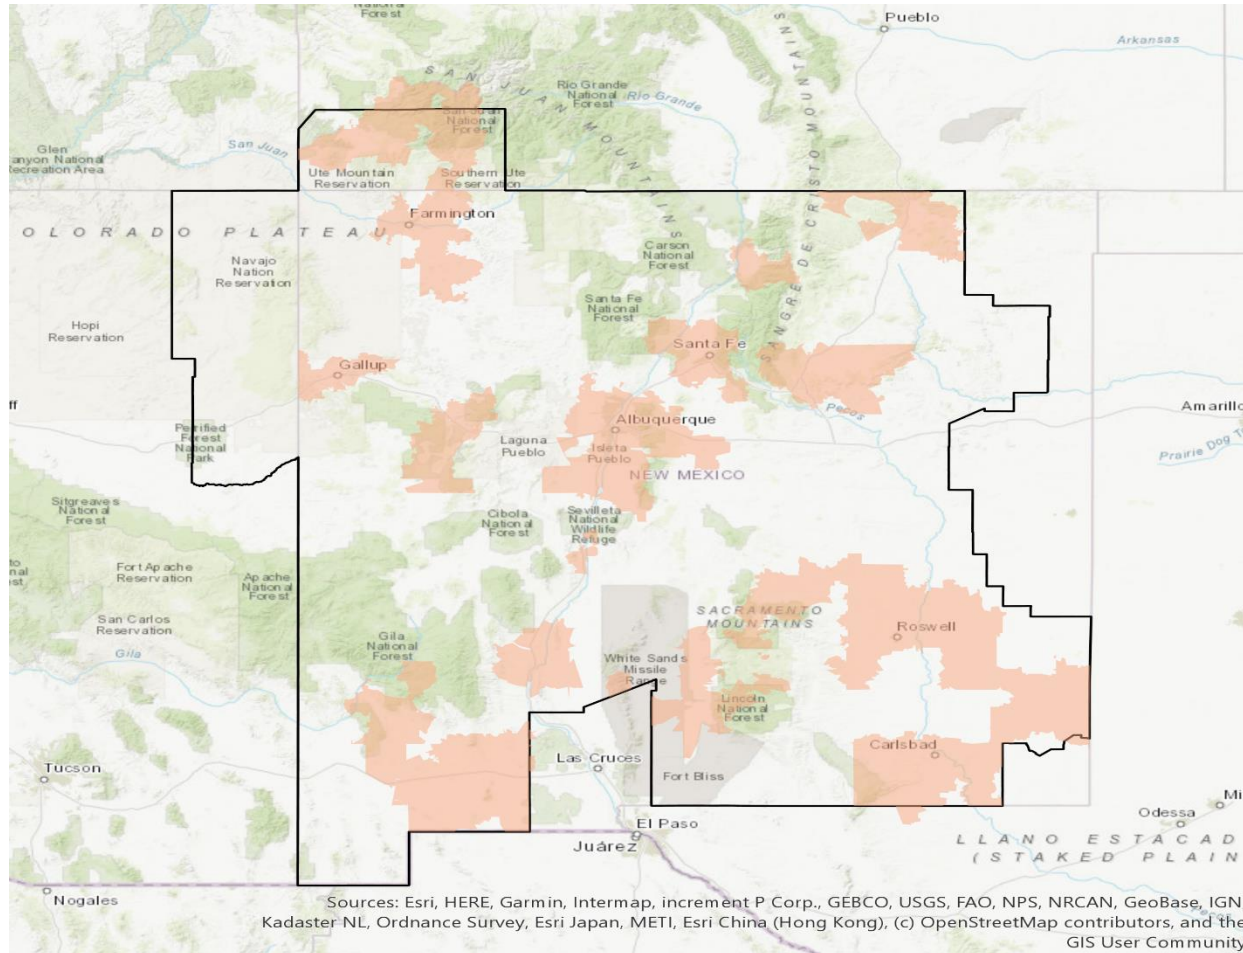

# Albuquerque-Santa Fe NM Interconnect

Interconnect Coverage
  Albuquerque-Santa Fe DMA

## Albuquerque-Santa Fe, NM

DMA Rank	47
<b>Total DMA TV Universe Estimate (UE)</b>	<b>650,890</b>

# Universe Estimates by Interconnect Zone

Zone	UEs
Alamogordo	4,959
Albuquerque DTV	170,628
Albuquerque East	26,556
Albuquerque North	49,690
Albuquerque South	29,770
Carlsbad	3,558
Cortez	368
Deming	1,120
Durango	5,128
Farmington	11,964
Gallup	2,568
Grants	727

Zone	UEs
Hobbs	4,428
Las Vegas	1,195
Los Alamos	2,340
Raton	620
Rio Rancho	2,721
Roswell	2,804
Santa Fe	21,729
Silver City	2,503
Socorro	204
Taos	851
Truth-Consequences	548
*DISH	70,495