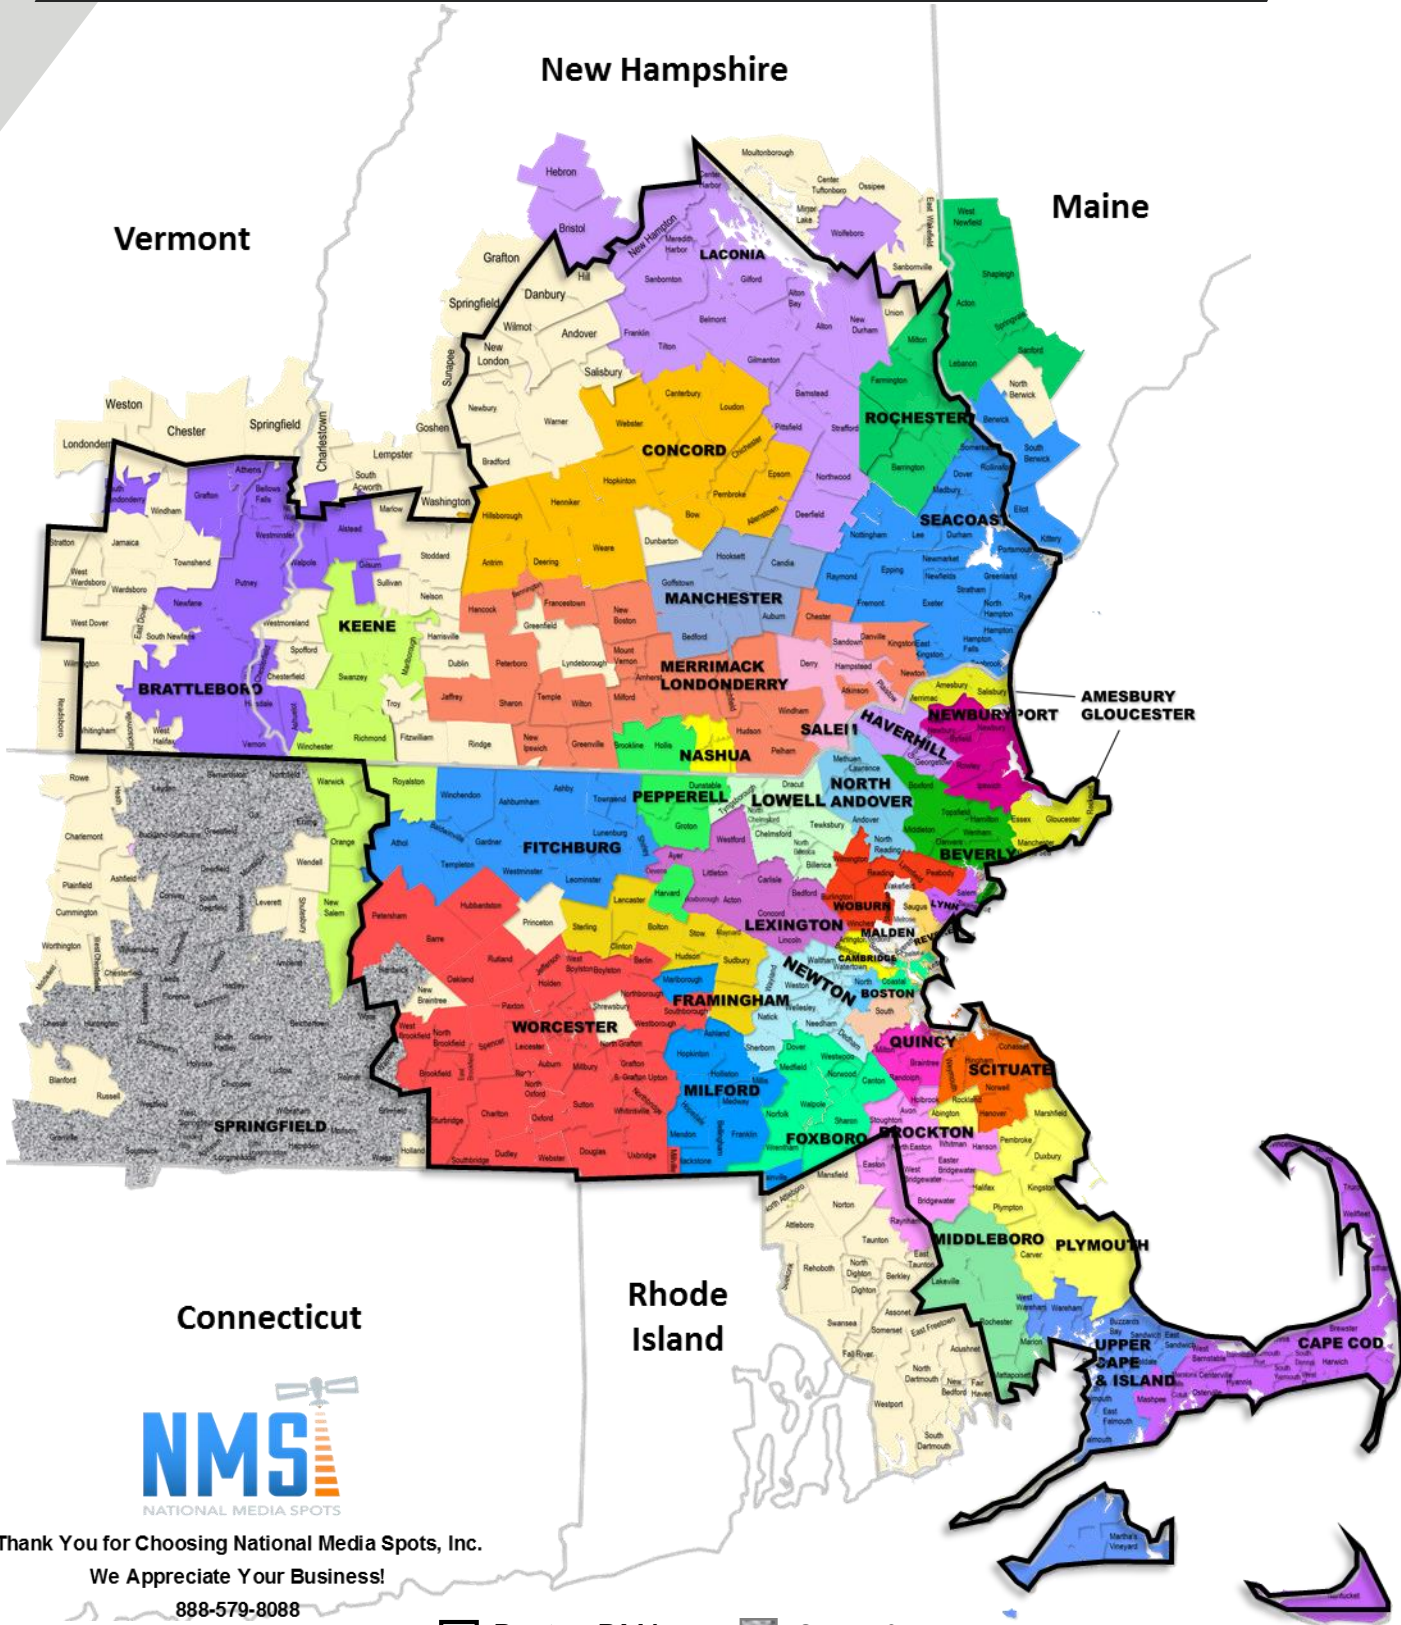

Boston DMA

Thank You for Choosing National Media Spots, Inc.
 We Appreciate Your Business!
 888-579-8088

www.nationalmediaspots.com
media@nationalmediaspots.com

-  Boston DMA
-  Springfield Interconnect (not part of Boston Interconnect)
-  State Lines