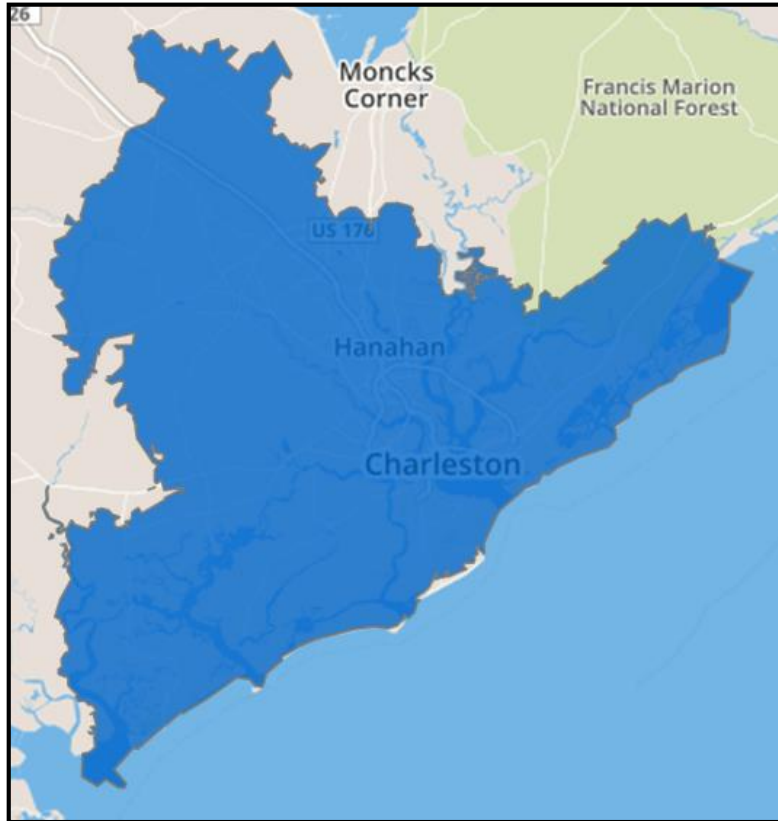

Available Networks

Zip Code	Community Served	Zip Code	Community Served	Zip Code	Community Served	Zip Code	Community Served	Zip Code	Community Served
29401	Charleston	29412	Charleston	29438	Edisto Island	29456	Ladson	29482	Sullivan's Island
29403	Charleston	29414	Charleston	29445	Goose Creek	29461	Moncks Corner	29483	Summerville
29404	Charleston AFB	29418	North Charleston	29448	Harleyville	29464	Mount Pleasant	29485	Summerville
29405	North Charleston	29420	North Charleston	29449	Hollywood	29466	Mount Pleasant	29486	Summerville
29406	Charleston	29426	Adam's Run	29451	Isle of Palms	29469	Pinopolis	29487	Wadmalaw Island
29407	Charleston	29429	Awendaw	29455	Johns Island	29470	Ravenel	29488	Walterboro
29410	Charleston	29431	Bonneau			29472	Ridgeville	29492	Charleston

Secondary Insertion

Zone Universe Estimate: 22,000

Zip Code	Community Served	Zip Code	Community Served	Zip Code	Community Served
29401	Charleston	29418	North Charleston	29464	Mount Pleasant
29403	Charleston	29420	North Charleston	29466	Mount Pleasant
29404	Charleston AFB	29429	Awendaw	29470	Ravenel
29405	North Charleston	29438	Edisto Island	29472	Ridgeville
29406	Charleston	29445	Goose Creek	29482	Sullivans Island
29407	Charleston	29449	Hollywood	29483	Summerville
29410	Charleston	29451	Isle of Palms	29485	Summerville
29412	Charleston	29455	Johns Island	29487	Wadmalaw Island
29414	Charleston	29456	Ladson	29492	Daniel Island