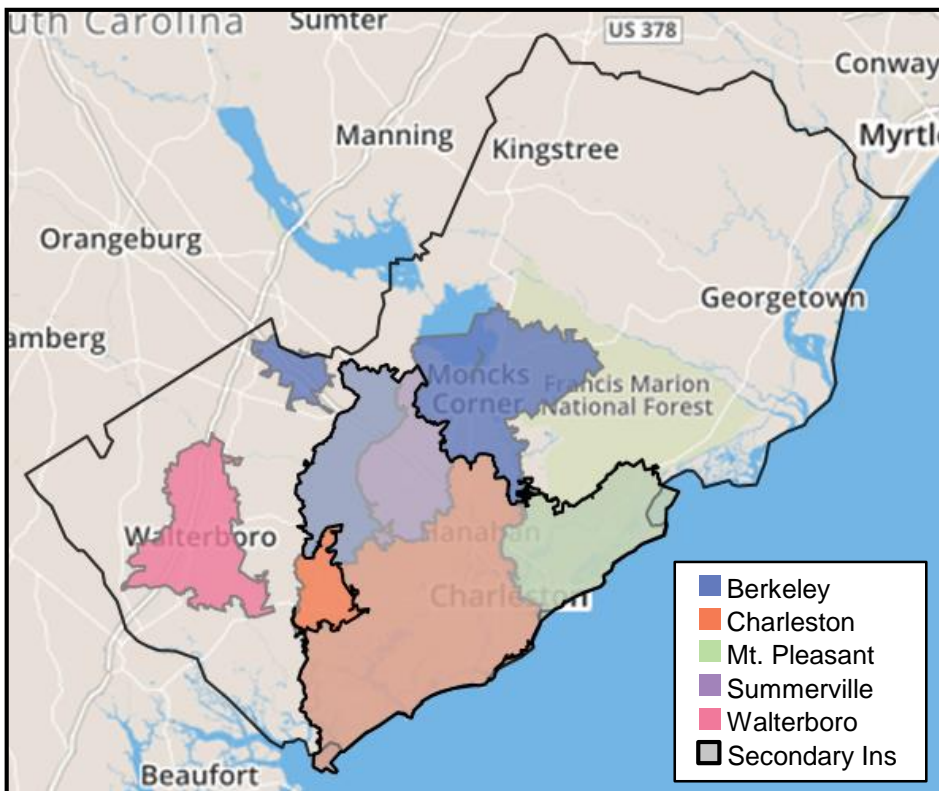

Charleston IL Interconnect Coverage Map

Thank You for Choosing National Media Spots, Inc.

We Appreciate Your Business!

888-579-8088

www.nationalmediaspots.com

media@nationalmediaspots.com

Interconnect Universe Estimate: 146,150