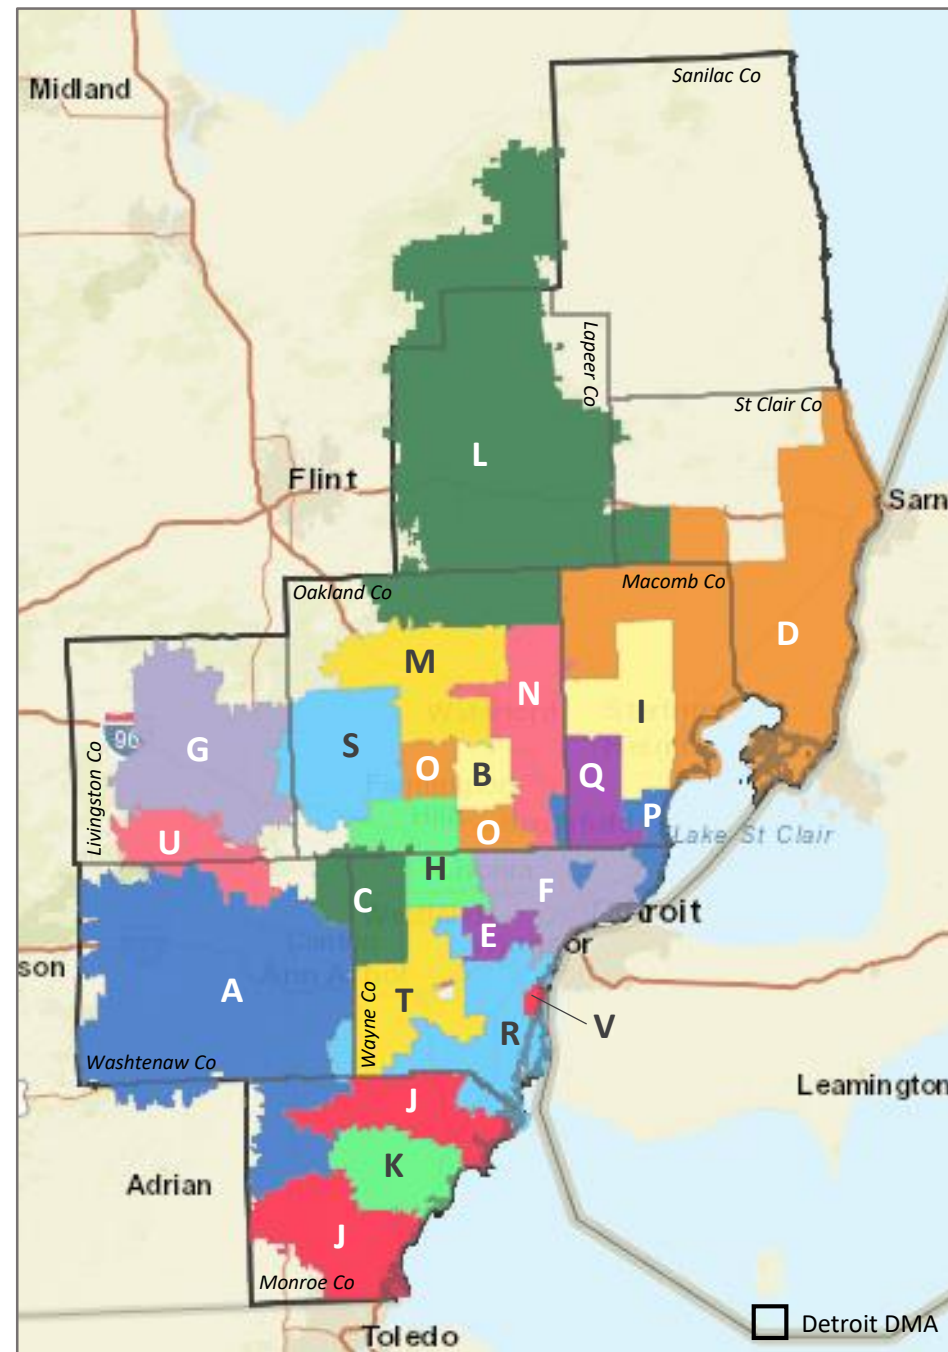

Detroit, MI Interconnect

	Zone	UEs
A	Ann Arbor	69,230
B	Birmingham	22,612
C	Canton	31,761
D	Chesterfield	60,891
E	Dearborn	21,027
F	Detroit	68,915
G	Livingston	21,554
H	Livonia	42,886
I	Macomb	58,612
J	Monroe	16,822
K	Monroe Proper	7,103
L	Oxford	20,362
M	Pontiac	45,404
N	Royal Oak	59,978
O	Southfield	40,118
P	St Clair Shores	40,352
Q	Sterling Heights	45,744
R	Taylor	67,033
S	Walled Lake	37,054
T	Westland	28,839
U	Whitmore	16,627
V	Wyandotte	5,541

Thank You for Choosing National Media Spots, Inc.
 We Appreciate Your Business!
 888-579-8088
www.nationalmediaspots.com
media@nationalmediaspots.com

Detroit Interconnect Satellite

ZONE		UEs
Direct TV – Market Wide	Direct TV	228,720
Dish Network – Market Wide	Dish TV	60,472