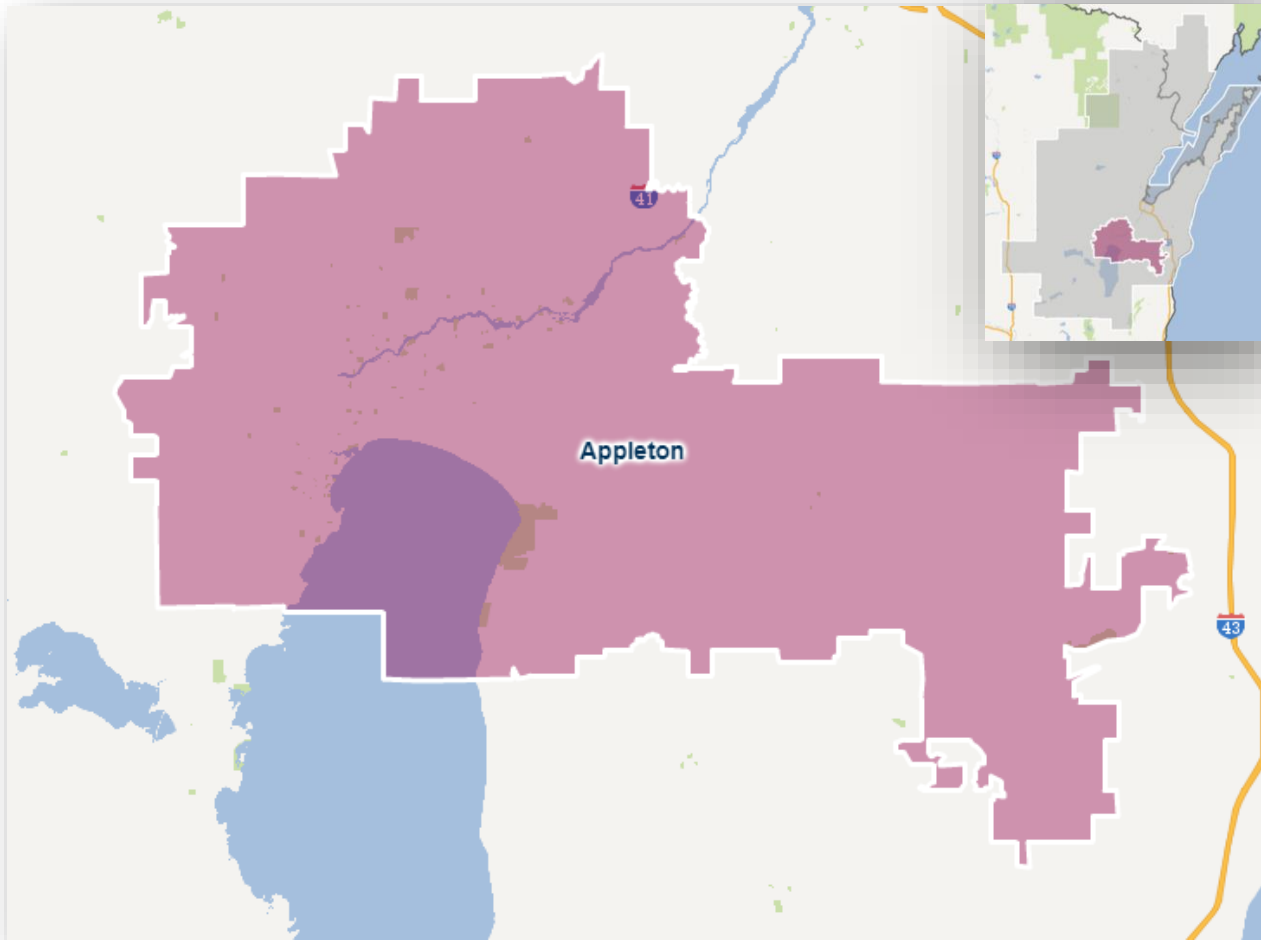

Appleton Zone

Demographics

Avg Age	39
% Female	50%
Avg HH Income	$82,224
Bachelor's Degree +	30%
Owner-occupied	71%
HHs w. Kids	32%
Avg. HU Value	$201,216

Zone Cities and Zips

Appleton - 54911	Kaukauna - 54130
Appleton - 54913	Kimberly - 54136
Appleton - 54914	Little Chute - 54140
Appleton - 54915	Menasha - 54952
Brillion - 54110	Neenah - 54956
Combined Locks - 54113	Reedsville - 54230
Forest Junction - 54123	Sherwood - 54169
Greenville - 54942	Valders - 54245
Hilbert - 54129	Wrightstown - 54180