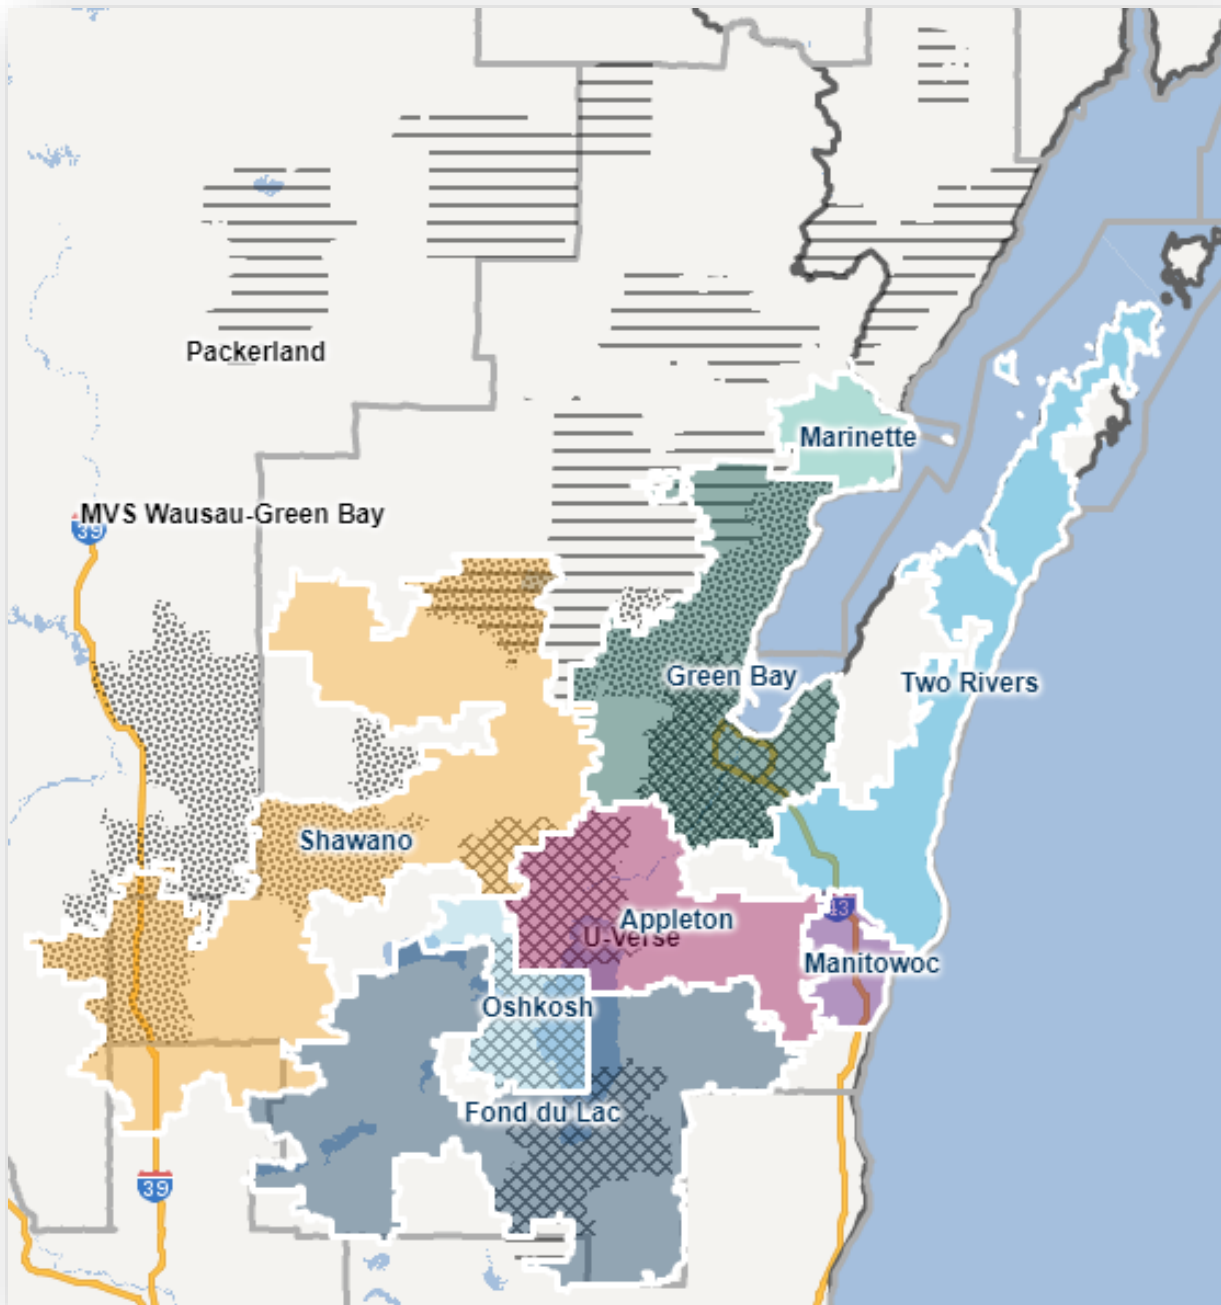

Green Bay - Appleton, WI

Thank You for Choosing National Media Spots, Inc.

We Appreciate Your Business!

888-579-8088

www.nationalmediaspots.com

media@nationalmediaspots.com