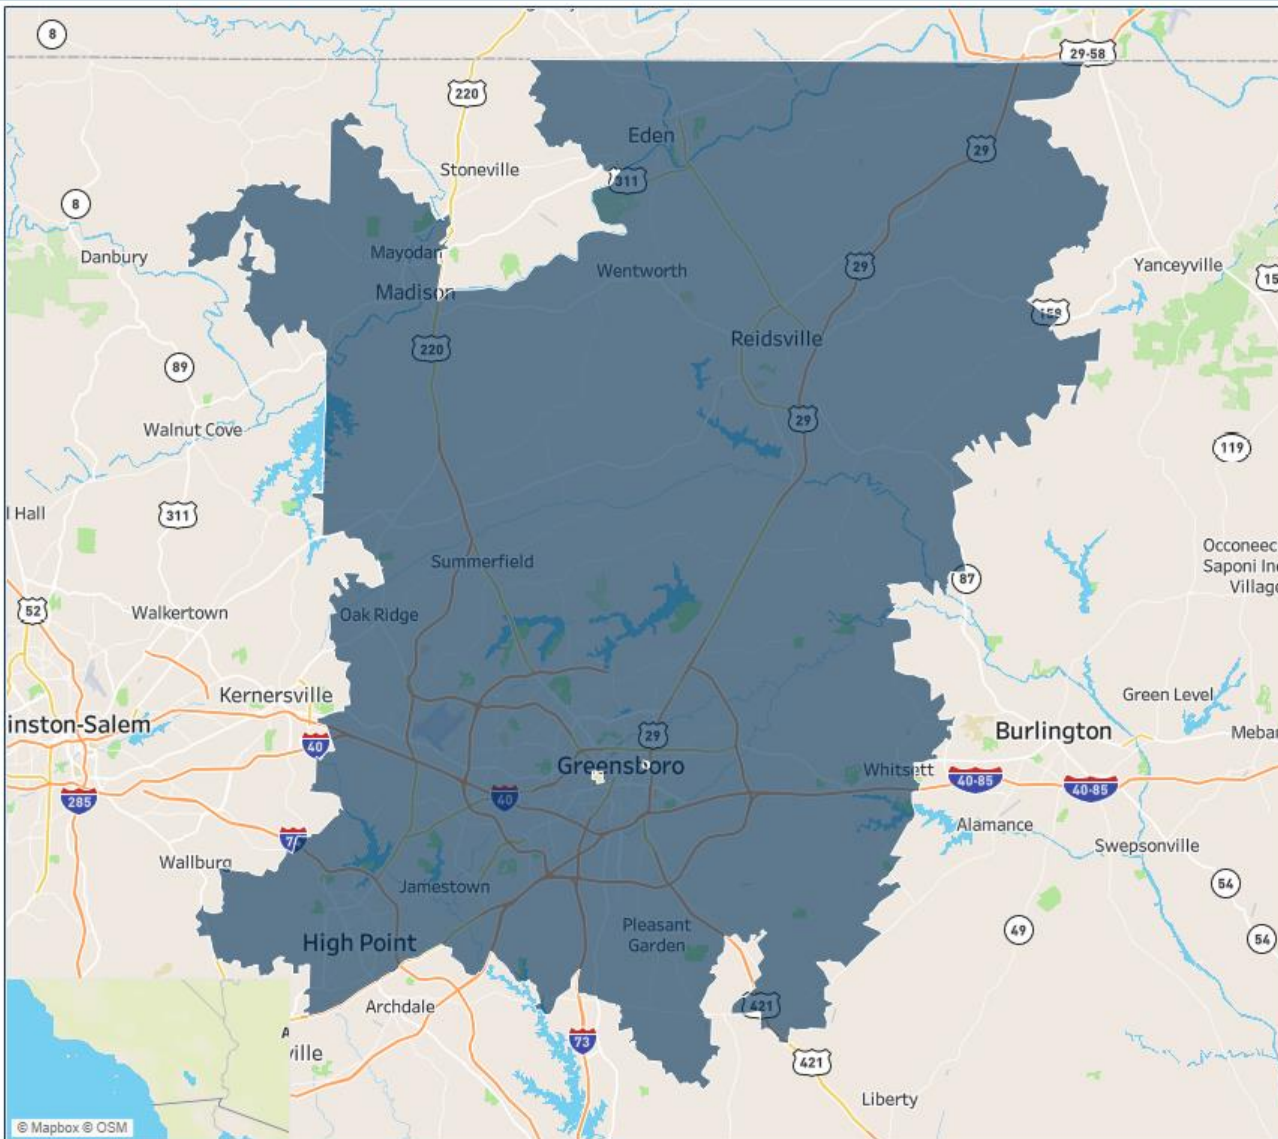

Greensboro-H.Point-W.Salem: GBO-Greensboro - 9523

(UE: 119,277)

Demographics

% Female	52%
% HHs with Kids	30%
Average Age	39
Average HH Income	$77,003
% Owner-Occupied	55%
Bachelors Degree (25+)	21%
Race- Hispanic / Latino	8%
Race- White	56%
Total Households	255,302

Zone Cities and Zips

27025 - Madison, NC	27401 - Greensboro, NC
27027 - Mayodan, NC	27403 - Greensboro, NC
27214 - Browns Summit, NC	27405 - Greensboro, NC
27235 - Colfax, NC	27406 - Greensboro, NC
27249 - Gibsonville, NC	27407 - Greensboro, NC
27280 - High Point, NC	27408 - Greensboro, NC
27282 - High Point, NC	27409 - Greensboro, NC
27285 - High Point, NC	27410 - Greensboro, NC
27282 - Jamestown, NC	27455 - Greensboro, NC
27283 - Julian, NC	
27288 - Eden, NC	
27301 - Mc Leansville, NC	
27310 - Oak Ridge, NC	
27311 - Pelham, NC	
27313 - Pleasant Garden, NC	
27320 - Reidsville, NC	
27328 - Ruffin, NC	
27357 - Stokesdale, NC	
27358 - Summerfield, NC	
27377 - Whitsett, NC