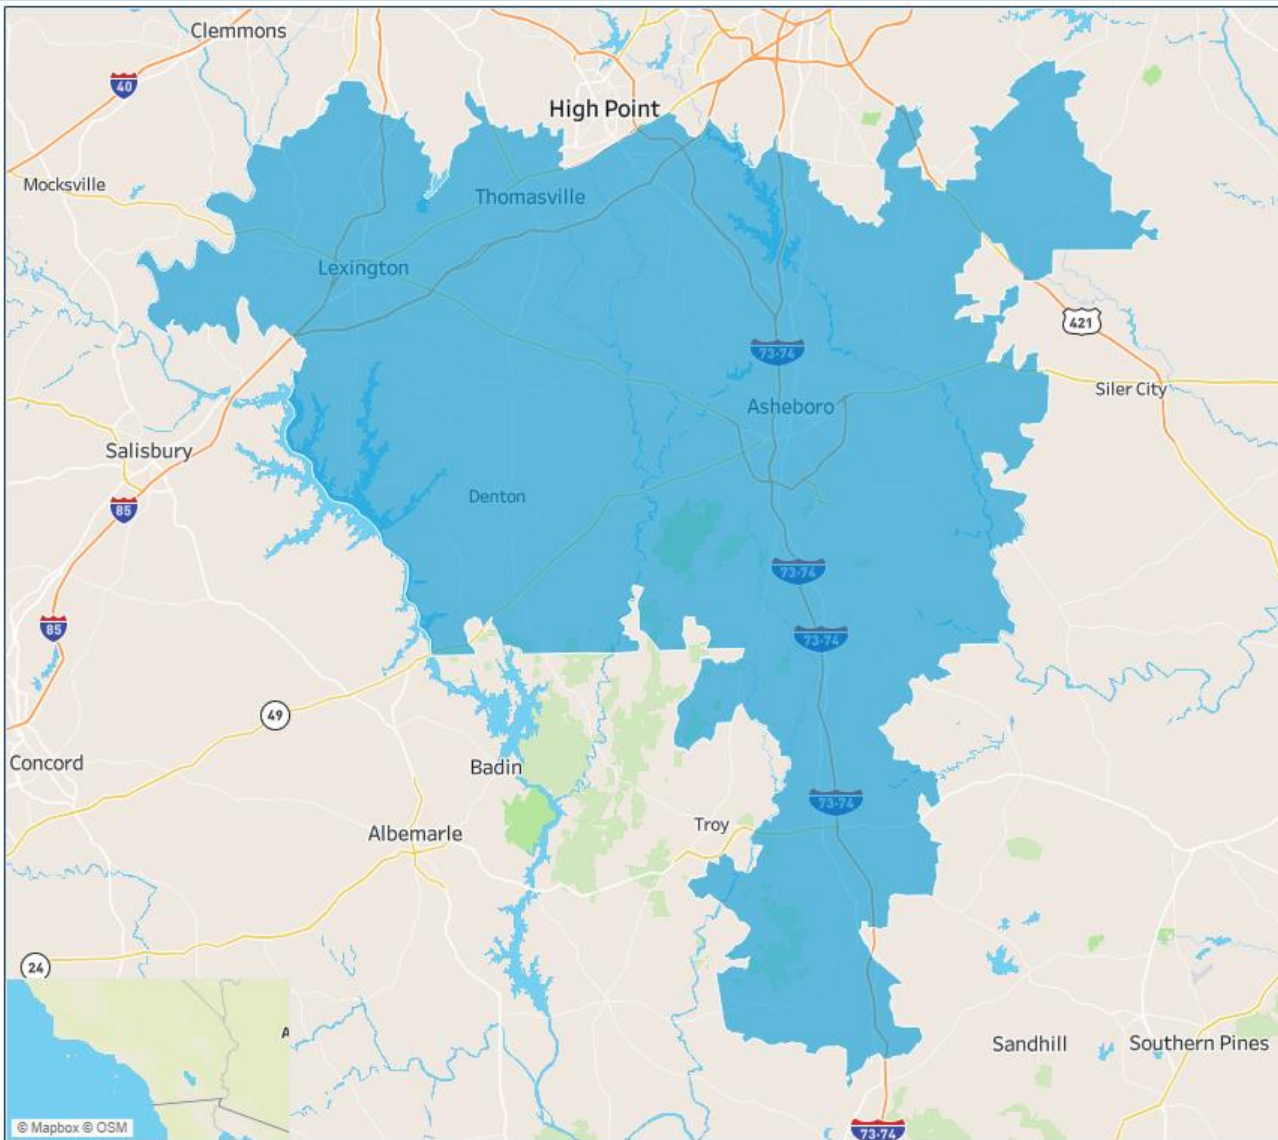

Greensboro-H.Point-W.Salem: RAD-Ran-Dav-Mont - 9524

(UE: 36,984)

Demographics

% Female	51%
% HHs with Kids	32%
Average Age	41
Average HH Income	$60,111
% Owner-Occupied	61%
Bachelors Degree (25+)	11%
Race- Hispanic / Latino	11%
Race- White	81%
Total Households	115,832

Zone Cities and Zips

- 27203 - Asheboro, NC
- 27205 - Asheboro, NC
- 27209 - Biscoe, NC
- 27229 - Candor, NC
- 27233 - Climax, NC
- 27239 - Denton, NC
- 27248 - Franklinville, NC
- 27283 - High Point, NC
- 27292 - Lexington, NC
- 27295 - Lexington, NC
- 27298 - Liberty, NC
- 27318 - Ramseur, NC
- 27317 - Randleman, NC
- 27341 - Seagrove, NC
- 27350 - Sophia, NC
- 27358 - Star, NC
- 27380 - Thomasville, NC
- 27370 - Trinity, NC