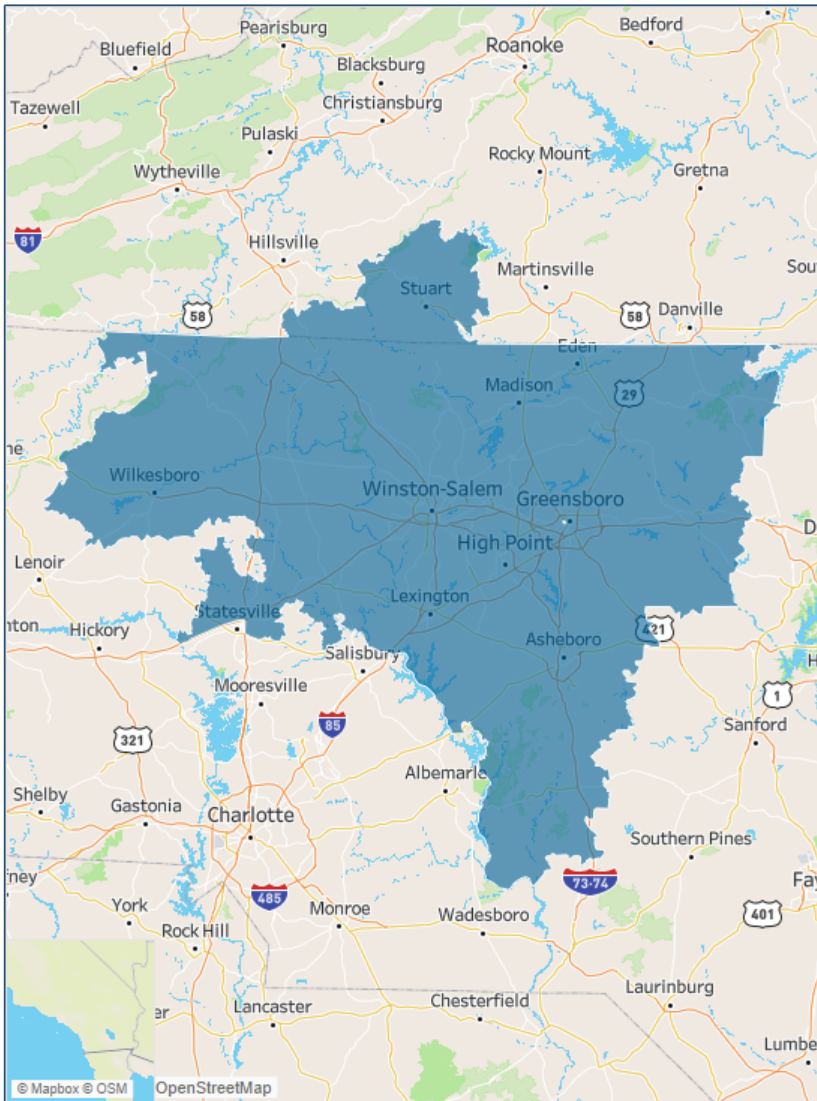

Greensboro-H.Point-W.Salem: Greensboro (IGBO) Int - 6655 (UE: 375,180) Page 2/2

Demographics

% Female	52%
% HHs with Kids	30%
Average Age	40
Average HH Income	$70,912
% Owner-Occupied	59%
Bachelors Degree (25+)	17%
Race- Hispanic / Latino	10%
Race- White	68%
Total Households	764,054

Zone Cities and Zips

27377 - Whittsett, NC	28835 - Hays, NC
27379 - Yanceyville, NC	28842 - Jonesville, NC
27401 - Greensboro, NC	28849 - Mc Grady, NC
27403 - Greensboro, NC	28851 - Millers Creek, NC
27405 - Greensboro, NC	28854 - Moravian Falls, NC
27408 - Greensboro, NC	28859 - North Wilkesboro, NC
27407 - Greensboro, NC	28863 - Piney Creek, NC
27408 - Greensboro, NC	28865 - Purlear, NC
27409 - Greensboro, NC	28868 - Roaring Gap, NC
27410 - Greensboro, NC	28869 - Roaring River, NC
27411 - Greensboro, NC	28870 - Ronda, NC
27413 - Greensboro, NC	28872 - Scottville, NC
27455 - Greensboro, NC	28875 - Sparta, NC
28808 - Boomer, NC	28876 - State Road, NC
28821 - Elkin, NC	28883 - Thurmond, NC
28823 - Ennice, NC	28885 - Traphill, NC
28824 - Ferguson, NC	28897 - Wilkesboro, NC
28825 - Statesville, NC	
28827 - Glade Valley, NC	
28834 - Harmony, NC