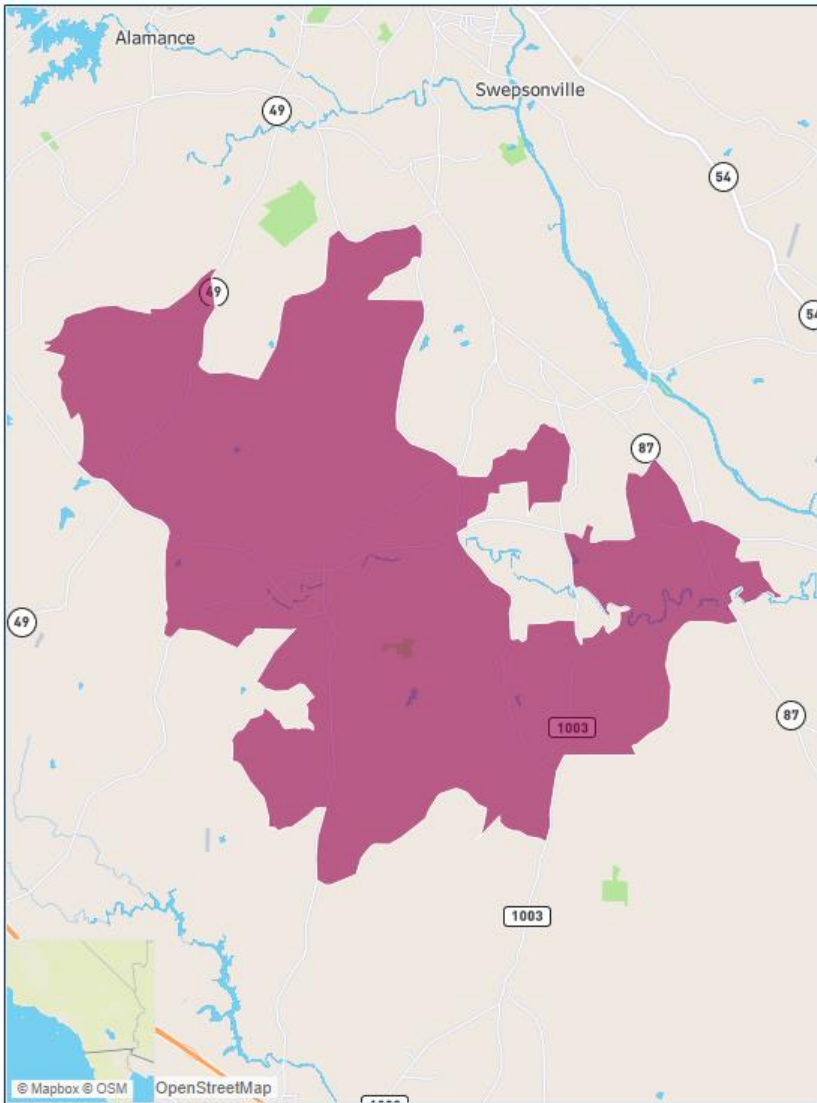

Greensboro-H.Point-W.Salem: Greensboro U-verse - 9984 (UE: 10,720)

Demographics

% Female	50%
% HHs with Kids	31%
Average Age	41
Average HH Income	$61,676
% Owner-Occupied	75%
Bachelors Degree (25+)	12%
Race- Hispanic / Latino	5%
Race- White	89%
Total Households	2,657

Zone Cities and Zips

27349 - Snow Camp, NC