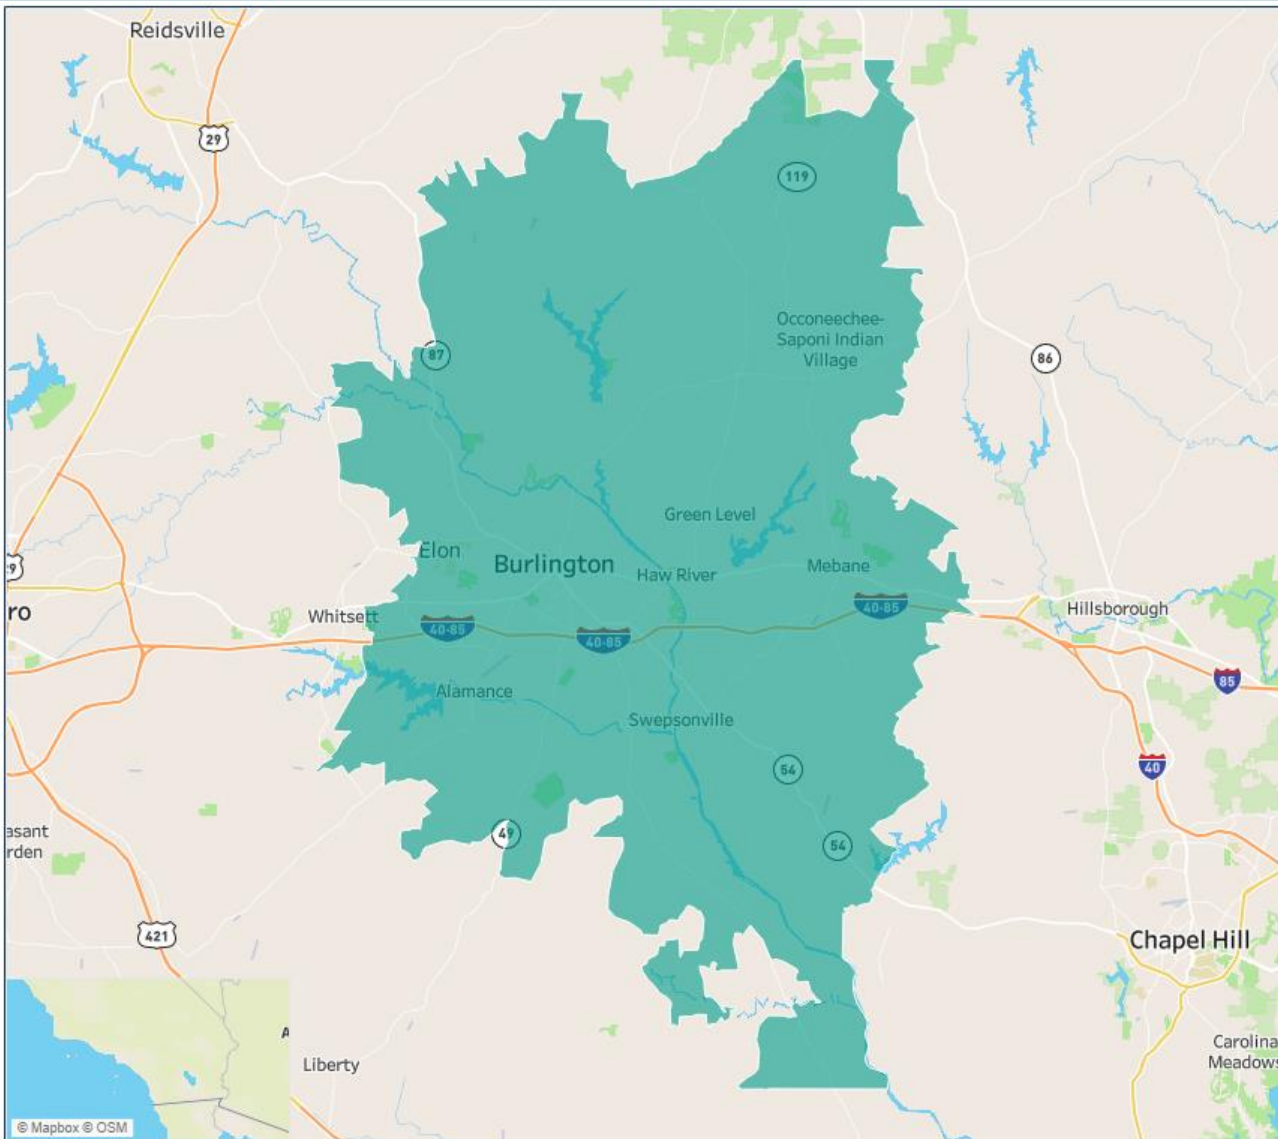

Greensboro-H.Point-W.Salem: BUR-Burlington - 2033

(UE: 30,780)

Demographics

% Female	53%
% HHs with Kids	30%
Average Age	40
Average HH Income	$67,553
% Owner-Occupied	60%
Bachelors Degree (25+)	16%
Race- Hispanic / Latino	13%
Race- White	67%
Total Households	67,666

Zone Cities and Zips

27215 - Burlington, NC
27217 - Burlington, NC
27244 - Elon, NC
27263 - Graham, NC
27258 - Haw River, NC
27302 - Mebane, NC