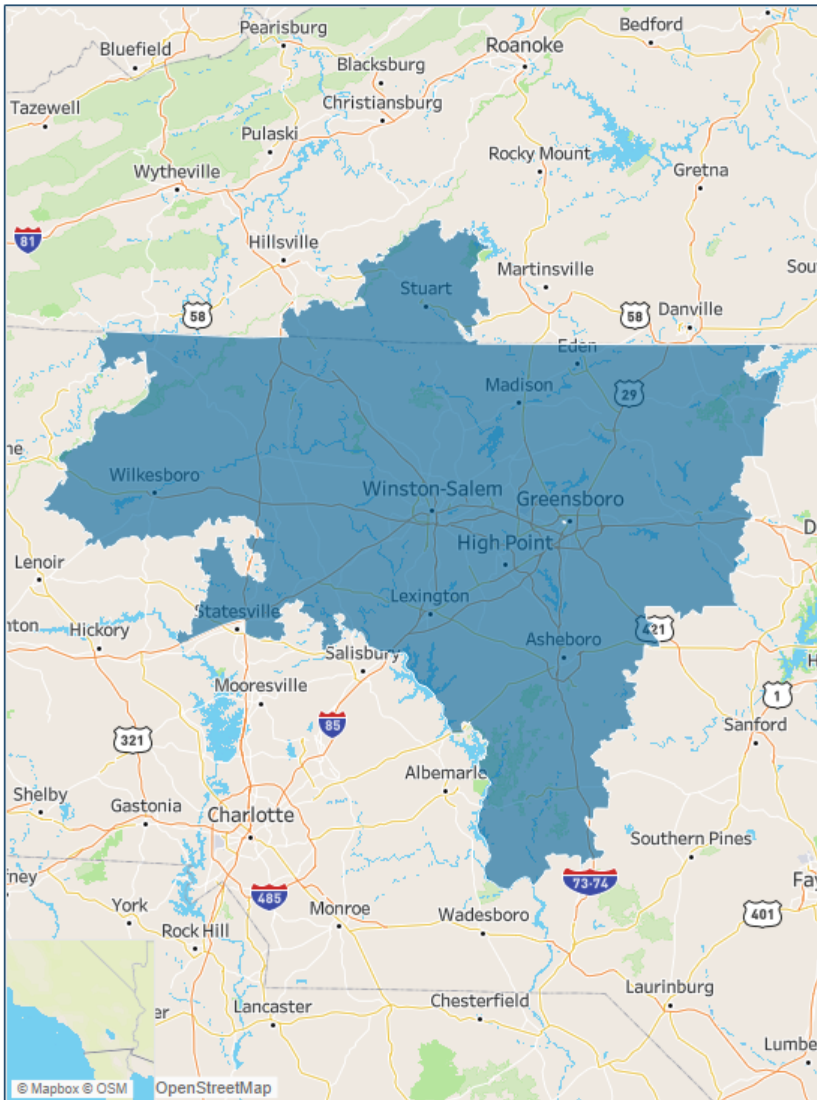

Greensboro-H.Point-W.Salem: Greensboro (IGBO) Int - 6655 (UE: 375,180) Page 1/2

Demographics

% Female	52%
% HHs with Kids	30%
Average Age	40
Average HH Income	$70,912
% Owner-Occupied	59%
Bachelors Degree (25+)	17%
Race- Hispanic / Latino	10%
Race- White	68%
Total Households	764,054

Zone Cities and Zips

24053 - Ararat, VA	27023 - Lewisville, NC	27101 - Winston Salem, NC	27248 - Franklinville, NC	27306 - Mount Gilead, NC
24076 - Claudville, VA	27024 - Lowgap, NC	27103 - Winston Salem, NC	27249 - Gibsonville, NC	27310 - Oak Ridge, NC
24082 - Critz, VA	27025 - Madison, NC	27104 - Winston Salem, NC	27253 - Graham, NC	27311 - Pelham, NC
24120 - Meadows of Dan, VA	27027 - Mayodan, NC	27105 - Winston Salem, NC	27258 - Haw River, NC	27313 - Pleasant Garden, NC
24133 - Patrick Springs, VA	27028 - Mocksville, NC	27106 - Winston Salem, NC	27260 - High Point, NC	27314 - Prospect Hill, NC
24171 - Stuart, VA	27030 - Mount Airy, NC	27107 - Winston Salem, NC	27262 - High Point, NC	27315 - Providence, NC
24185 - Woolwine, VA	27040 - Pfafftown, NC	27110 - Winston Salem, NC	27263 - High Point, NC	27316 - Ramseur, NC
24317 - Cana, VA	27041 - Pilot Mountain, NC	27127 - Winston Salem, NC	27265 - High Point, NC	27317 - Randleman, NC
27008 - Advance, NC	27042 - Pine Hall, NC	27203 - Asheboro, NC	27282 - Jamestown, NC	27320 - Reidsville, NC
27007 - Ararat, NC	27043 - Pinnacle, NC	27205 - Asheboro, NC	27283 - Julian, NC	27326 - Ruffin, NC
27009 - Belevs Creek, NC	27045 - Rural Hall, NC	27209 - Biscoe, NC	27284 - Kernersville, NC	27341 - Seagrove, NC
27011 - Boonville, NC	27046 - Sandy Ridge, NC	27212 - Blanch, NC	27288 - Eden, NC	27349 - Snow Camp, NC
27012 - Clemmons, NC	27047 - Siloam, NC	27214 - Browns Summit, NC	27291 - Leasburg, NC	27350 - Sophia, NC
27016 - Danbury, NC	27048 - Stoneville, NC	27215 - Burlington, NC	27292 - Lexington, NC	27355 - Staley, NC
27017 - Dobson, NC	27050 - Tobaccoville, NC	27217 - Burlington, NC	27295 - Lexington, NC	27356 - Star, NC
27018 - East Bend, NC	27051 - Walkertown, NC	27229 - Candor, NC	27298 - Liberty, NC	27357 - Stokesdale, NC
27019 - Germanton, NC	27052 - Walnut Cove, NC	27233 - Climax, NC	27299 - Linwood, NC	27358 - Summerfield, NC
27020 - Hamptonville, NC	27053 - Westfield, NC	27235 - Colfax, NC	27301 - Mc Leansville, NC	27360 - Thomasville, NC
27021 - King, NC	27054 - Woodleaf, NC	27239 - Denton, NC	27302 - Mebane, NC	27370 - Trinity, NC
27022 - Lawsonville, NC	27055 - Yadkinville, NC	27244 - Elon, NC	27305 - Milton, NC	27371 - Troy, NC