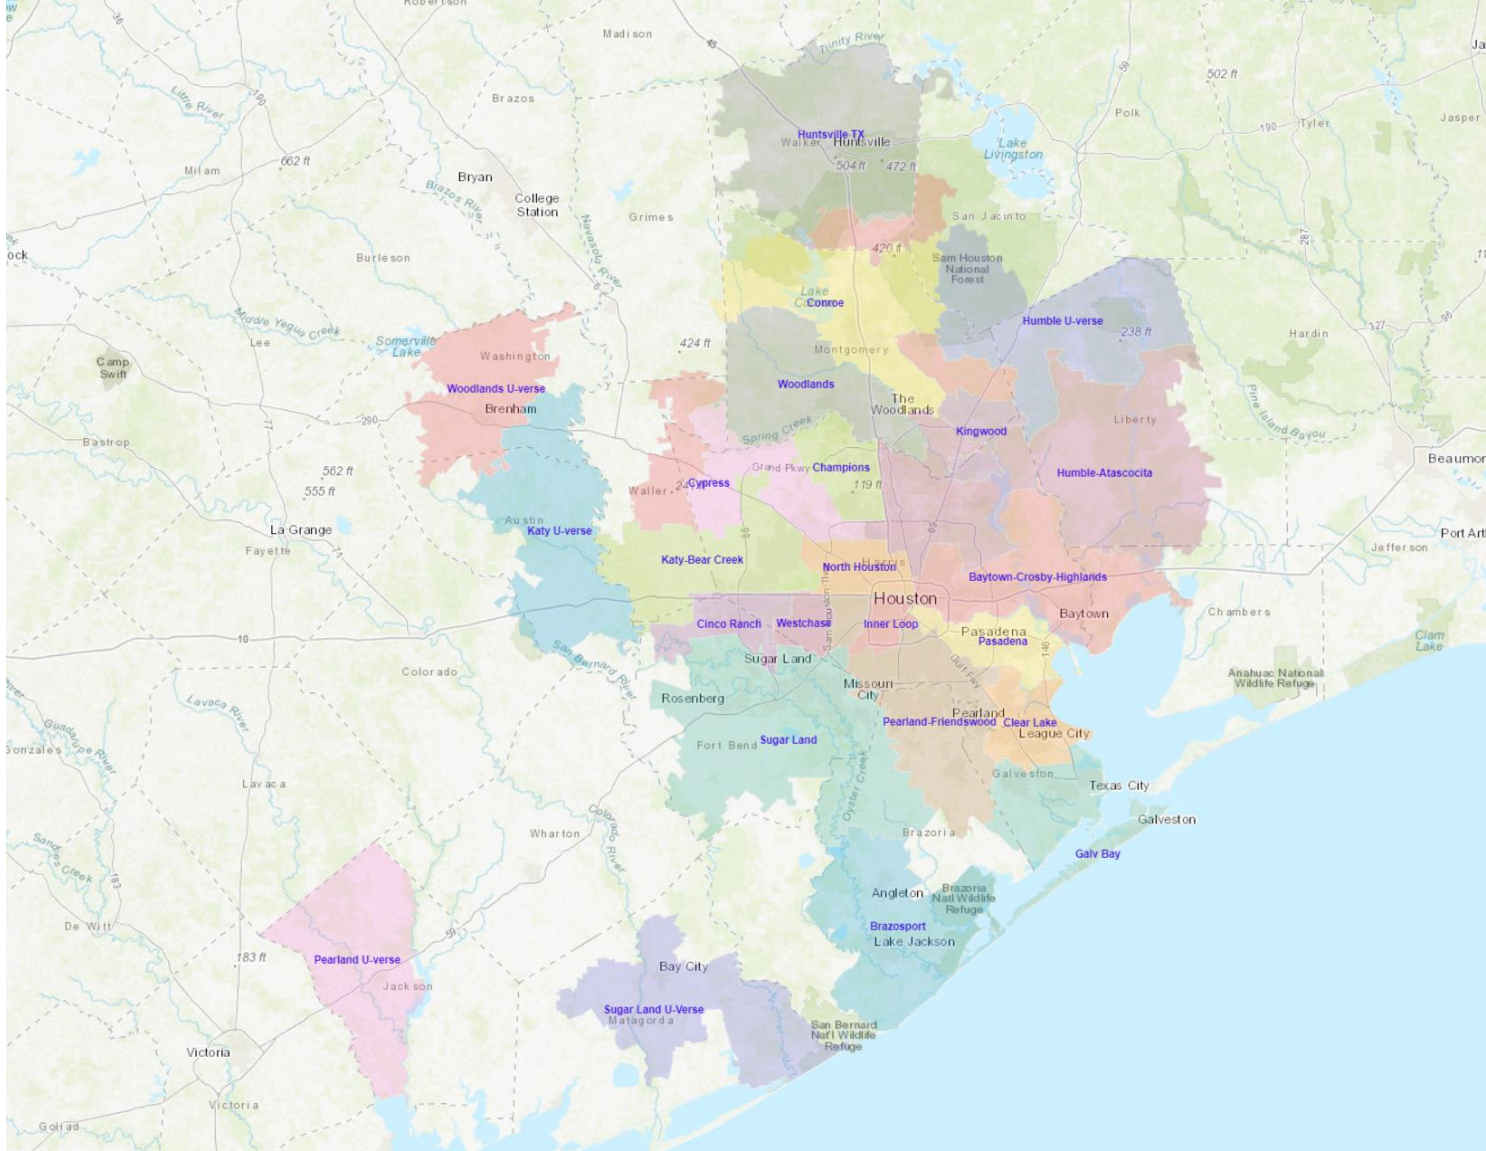

Houston, TX

Houston

DMA Rank 8

Total DMA TV Universe Estimate (UE) 2,569,900

Interconnect

I+ Full Footprint 1,526,849

I+ DMA 1,526,849

% DMA 59.4%

Thank You for Choosing National Media Spots, Inc.

We Appreciate Your Business!

888-579-8088

www.nationalmediaspots.com

media@nationalmediaspots.com

Households by Interconnect Zone

Zone	HHs
Baytown	6,899
Baytown-Crosby-Highlands	56,109
Brazosport	10,321
Champions	40,706
Champions 2	17,356
Cinco Ranch	38,534
Cinco Ranch 2	4,563
Clear Lake	50,335
Clear Lake 2	5,554
Conroe	22,022
Cypress	37,621
Cypress 2	13,137
Galleria	9,453
Galleria-Memorial	43,094
Galv Bay	36,985
Houston DTV	393,439
Houston North	15,783
Humble	7,389
Humble-Atascocita	64,685

Zone	HHs
Huntsville TX	8,914
Inner Loop	47,313
Inner Loop 2	18,428
Katy	15,866
Katy-Bear Creek	44,743
Kingwood	16,800
North Houston	62,372
Pasadena	38,340
Pasadena 2	10,005
Pearland	23,243
Pearland-Friendswood	66,575
Spring	6,518
Sugar Land	70,167
Sugar Land 2	10,370
Westchase	45,672
Westchase 2	13,110
Woodlands	37,118
Woodlands 2	14,372
*Houston DISH I+	102,939