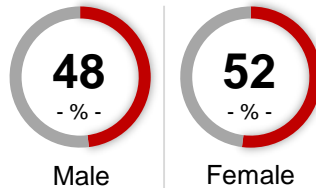

Demographic Profile of these Zip Codes (not limited to cable provider)

Gender