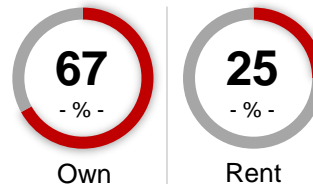

Home Ownership