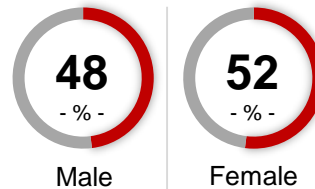

Demographic Profile of these Zip Codes (not limited to cable provider)

Gender