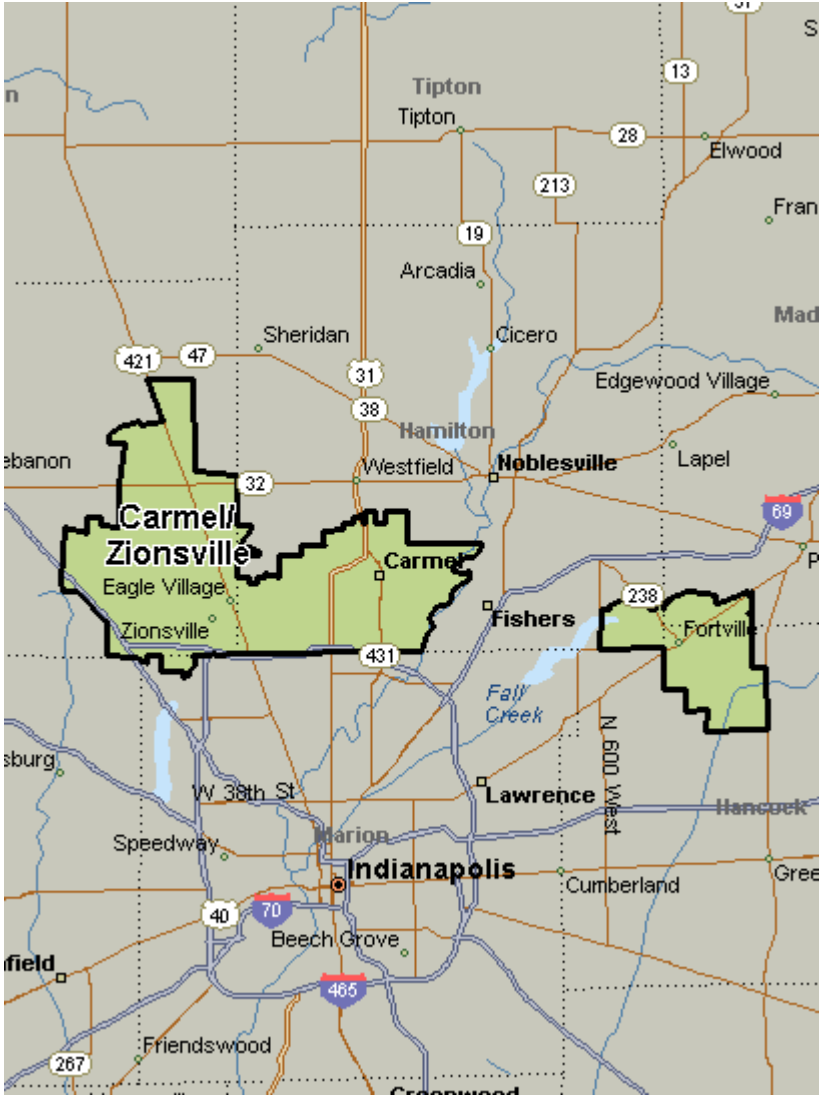

Demographic Profile of these Zip Codes (not limited to cable provider)

Gender

Children at Home

HH Income

Home Ownership

Education

Bright House Carmel/Zionsville Zone

Carmel/Zionsville Zone coverage area:

Carmel	46032
	46033
	46082
Fortville	46040
Indianapolis	46280
	46290
Ingalls	46048
Whitestown	46075
Zionsville	46077

Demographic Profile of these Zip Codes (not limited to cable provider)

Gender

Children at Home