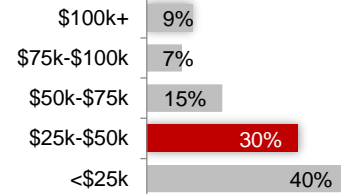

Bright House Indy Proper Zone

Indy Proper Zone coverage area:

Indianapolis	46201	46219	46291
	46202	46222	46296
	46203	46225	
	46204	46226	
	46205	46244	
	46206	46255	
	46207	46266	
	46208	46277	
	46209	46282	
	46218	46283	

Demographic Profile of these Zip Codes (not limited to cable provider)

Gender

Children at Home

HH Income

Home Ownership

Education