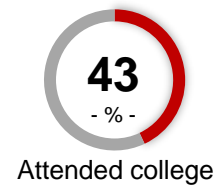

Demographic Profile of these Zip Codes (not limited to cable provider)

Gender

Children at Home

HH Income

Home Ownership

Education

New Wave Nashville Zone

New Wave Nashville Zone coverage area: