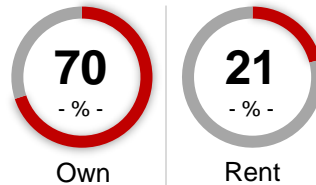

Demographic Profile of these Zip Codes (not limited to cable provider)

Gender

Children at Home

HH Income

Home Ownership

Education

Comcast Hendricks Zones

Comcast Hendricks Zone coverage area:

Mooresville 46158

Demographic Profile of these Zip Codes (not limited to cable provider)

Gender

Children at Home

HH Income

Home Ownership

Education

Monticello Zone