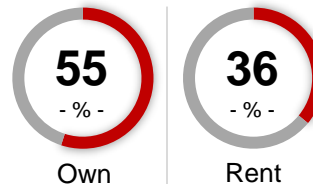

Demographic Profile of these Zip Codes (not limited to cable provider)

Gender

Children at Home

HH Income

Home Ownership

Education

Northeast Zone

Northeast Zone coverage area:

Indianapolis 46216
 46220
 46229
 46235
 46236
 46240
 46249
 46250
 46256

Demographic Profile of these Zip Codes (not limited to cable provider)

Gender

Children at Home

Home Ownership

Education

HH Income

Richmond Zone