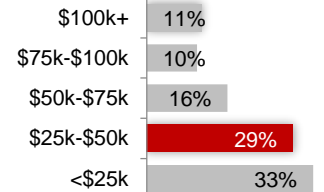

Demographic Profile of these Zip Codes (not limited to cable provider)

Gender

Children at Home

HH Income

Home Ownership

Education

Muncie Zone

Muncie Zone coverage area:

Daleville	47334	Oakville	47367
Farmland	47340	Parker City	47368
Gaston	47342	Selma	47383
Muncie	47302	Yorktown	47396
	47303		
	47304		
	47305		

Demographic Profile of these Zip Codes (not limited to cable provider)

Gender

Children at Home

HH Income

Home Ownership

Education

Northwest Zone

Northwest Zone coverage area:

Indianapolis 46228
 46254
 46260
 46268
 46278