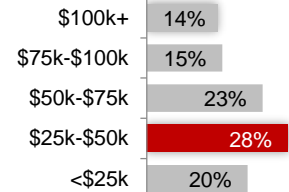

Monticello Zone

Monticello Zone coverage area:

Brookston	47923
Buffalo	47925
Burnettsville	47926
Chalmers	47929
Idaville	47950
Monon	47959
Monticello	47960
Remington	47977
Reynolds	47980
Wolcott	47995

Demographic Profile of these Zip Codes (not limited to cable provider)

Gender

Children at Home

HH Income

Home Ownership

Education