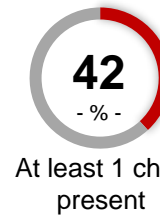

Noblesville Zone coverage area:

Arcadia	46030	Sheridan	46069
Atlanta	46031	Tipton	46072
Cicero	46034	Westfield	46074
Fishers	46037		
	46038		
Lebanon	46052		
Mc Cordsville	46055		
Noblesville	46060		
	46062		

Demographic Profile of these Zip Codes (not limited to cable provider)

Gender

Children at Home

HH Income

Home Ownership

Education

Comcast Hendricks Zones

Comcast Hendricks Zone coverage area: