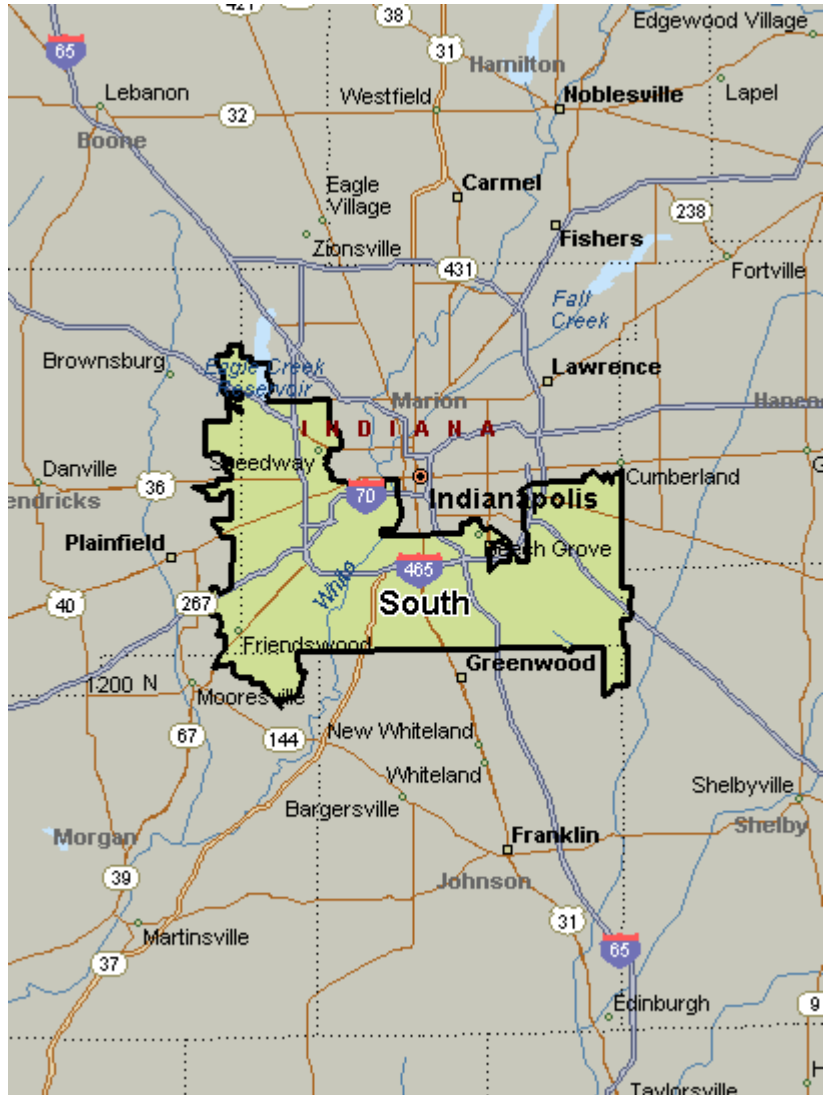

South Zone

South Zone coverage area:

Beech Grove	46107	Indianapolis	46214
Camby	46113		46217
West Newton	46183		46221
			46224
			46227
			46231
			46234
			46237
			46239
			46241
			46259

Demographic Profile of these Zip Codes (not limited to cable provider)

Gender

Children at Home

HH Income

Home Ownership

Education