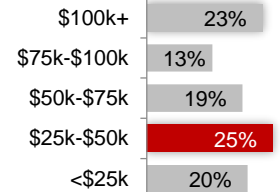

Demographic Profile of these Zip Codes (not limited to cable provider)

Gender

Children at Home

HH Income

Home Ownership

Education

Northeast Zone

Northeast Zone coverage area:

Indianapolis 46216
 46220
 46229
 46235
 46236
 46240
 46249
 46250
 46256

Demographic Profile of these Zip Codes (not limited to cable provider)

Gender

Children at Home

Home Ownership

Education

HH Income

Richmond Zone

Richmond Zone coverage area:

Cambridge City	47327	Ridgeville	47380
Centerville	47330	Saratoga	47382
Dublin	47335	Winchester	47394
Fountain City	47341		
Hagerstown	47346		
Lynn	47355		
Milton	47357		
Pershing	47370		
Richmond	47374		