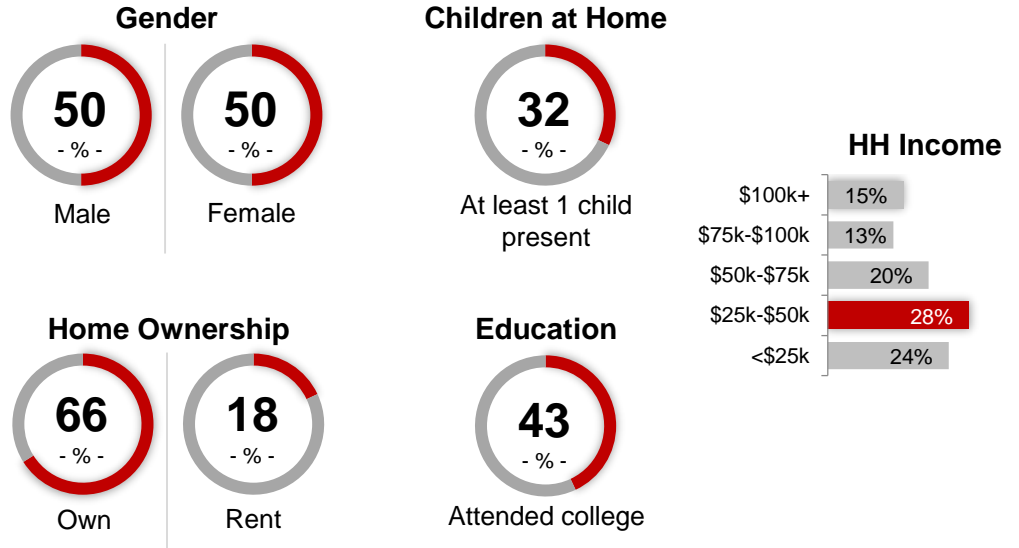

Demographic Profile of these Zip Codes (not limited to cable provider)