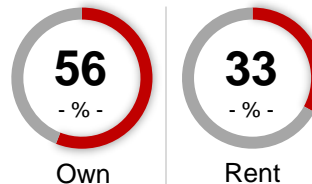

Gender

Children at Home

HH Income

Home Ownership

Education

Northwest Zone

Northwest Zone coverage area:

Indianapolis 46228
 46254
 46260
 46268
 46278

Demographic Profile of these Zip Codes (not limited to cable provider)

Gender

Children at Home

HH Income

Home Ownership

Education

Bright House Marion Zone

Marion Zone coverage area: