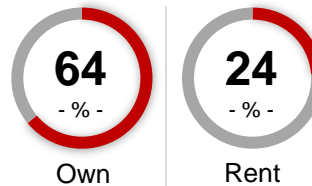

Demographic Profile of these Zip Codes (not limited to cable provider)

Gender

Children at Home

HH Income

Home Ownership

Education

Bright House Carmel/Zionsville Zone

Carmel/Zionsville Zone coverage area: