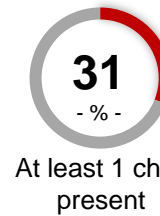

Children at Home