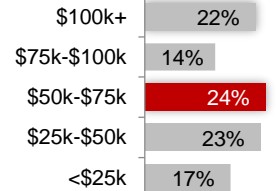

Demographic Profile of these Zip Codes (not limited to cable provider)

Gender

Children at Home

HH Income

Home Ownership

Education

Comcast Hendricks Zones

Comcast Hendricks Zone coverage area:

Mooresville 46158

Demographic Profile of these Zip Codes (not limited to cable provider)

Gender

Children at Home

HH Income

Home Ownership

Education

Monticello Zone

Monticello Zone coverage area:

Brookston	47923
Buffalo	47925
Burnettsville	47926
Chalmers	47929
Idaville	47950
Monon	47959
Monticello	47960
Remington	47977
Reynolds	47980
Wolcott	47995

Demographic Profile of these Zip Codes (not limited to cable provider)