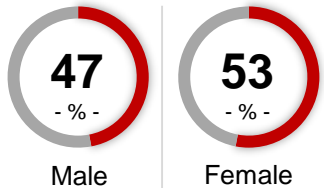

Gender

Children at Home

HH Income

Home Ownership

Education

Northwest Zone

Northwest Zone coverage area:

Indianapolis 46228
 46254
 46260
 46268
 46278

Demographic Profile of these Zip Codes (not limited to cable provider)

Gender

Children at Home

HH Income

Home Ownership

Education

Bright House Marion Zone

Marion Zone coverage area: