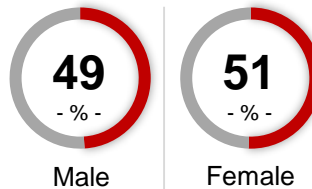

HH Income

Home Ownership

Education

Connersville Zone

Connersville Zone coverage area:

Connersville 47331
Rushville 46173

Demographic Profile of these Zip Codes (not limited to cable provider)

Gender