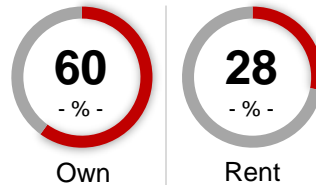

Crawfordsville 47933
Frankfort 46041

Demographic Profile of these Zip Codes (not limited to cable provider)

Gender

Children at Home

HH Income

Home Ownership

Education

Greenfield Zone