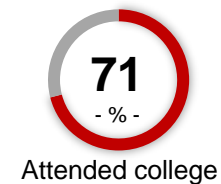

Indianapolis 46216
 46220
 46229
 46235
 46236
 46240
 46249
 46250
 46256

Demographic Profile of these Zip Codes (not limited to cable provider)

Gender

Children at Home

Home Ownership

Education

HH Income

Richmond Zone