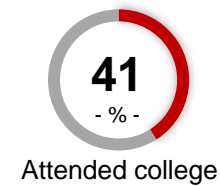

Demographic Profile of these Zip Codes (not limited to cable provider)

Gender

Children at Home

HH Income

Home Ownership

Education

Bright House Carmel/Zionsville Zone

Carmel/Zionsville Zone coverage area: