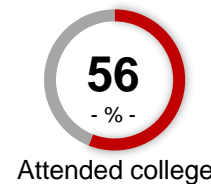

Greenwood/Franklin Zone

Greenwood/Franklin Zone coverage area:

Bargersville	46106
Franklin	46131
Greenwood	46142
Greenwood	46143
Martinsville	46151
Whiteland	46184

Demographic Profile of these Zip Codes (not limited to cable provider)

Gender

Children at Home

HH Income

Home Ownership

Education