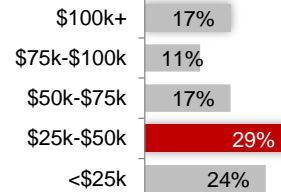

Gender

Children at Home

HH Income

Home Ownership

Education

Northwest Zone

Northwest Zone coverage area:

Indianapolis 46228
 46254
 46260
 46268
 46278

Demographic Profile of these Zip Codes (not limited to cable provider)

Gender

Children at Home

HH Income

Home Ownership

Education

Bright House Marion Zone

Marion Zone coverage area: