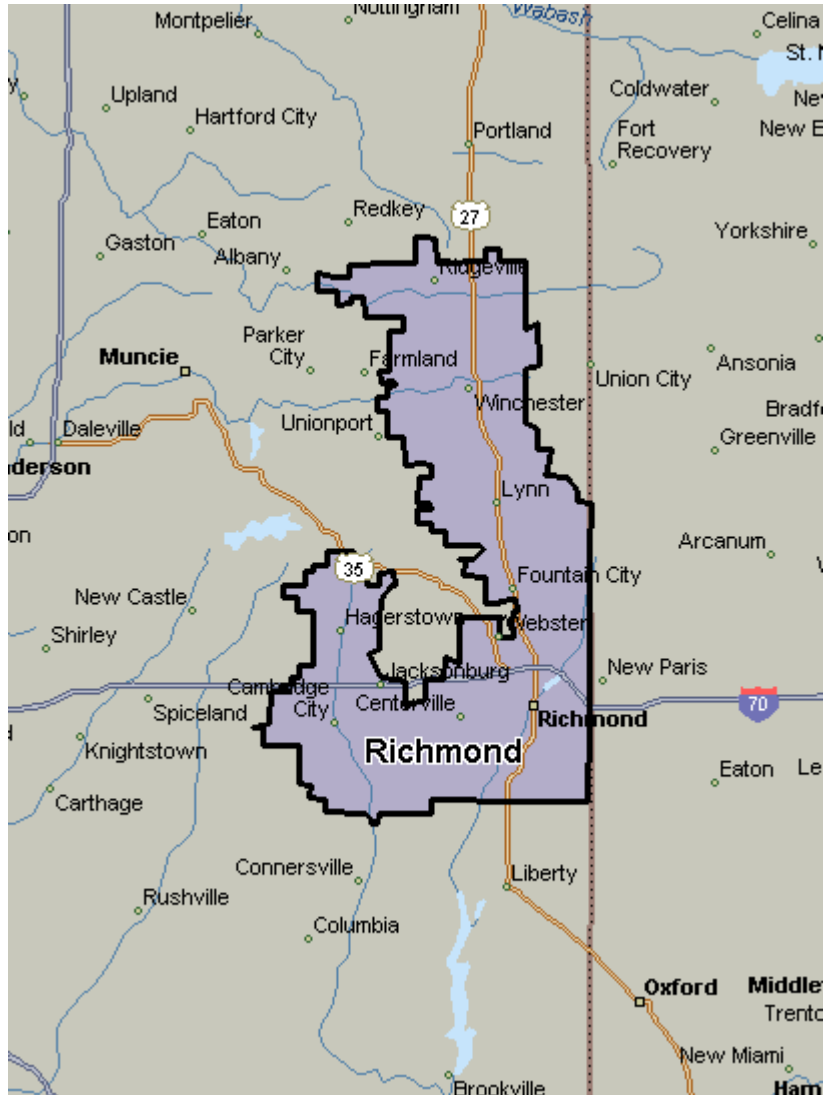

Demographic Profile of these Zip Codes (not limited to cable provider)

Gender

Children at Home

HH Income

Home Ownership

Education

Northeast Zone

Northeast Zone coverage area:

Indianapolis 46216
 46220
 46229
 46235
 46236
 46240
 46249
 46250
 46256

Demographic Profile of these Zip Codes (not limited to cable provider)

Gender

Children at Home

Home Ownership

Education

HH Income

Richmond Zone