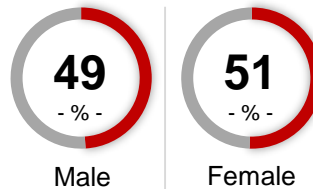

Demographic Profile of these Zip Codes (not limited to cable provider)

South Zone

South Zone coverage area:

Beech Grove	46107	Indianapolis	46214
Camby	46113		46217
West Newton	46183		46221
			46224
			46227
			46231
			46234
			46237
			46239
			46241
			46259

Demographic Profile of these Zip Codes (not limited to cable provider)

Gender

Children at Home

HH Income

Home Ownership

Education

Northeast Zone

Northeast Zone coverage area: