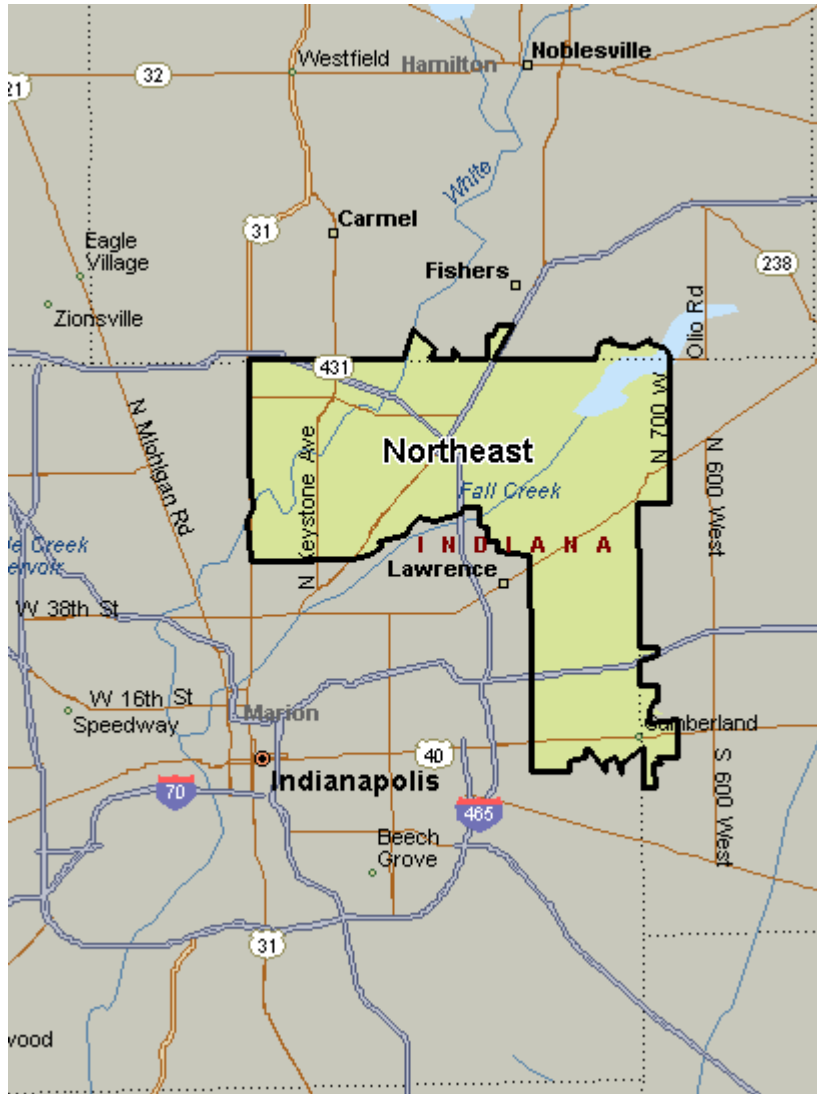

Demographic Profile of these Zip Codes (not limited to cable provider)

South Zone

South Zone coverage area:

Beech Grove	46107	Indianapolis	46214
Camby	46113		46217
West Newton	46183		46221
			46224
			46227
			46231
			46234
			46237
			46239
			46241
			46259

Demographic Profile of these Zip Codes (not limited to cable provider)

Gender

Children at Home

HH Income

Home Ownership

Education

Northeast Zone

Northeast Zone coverage area:

Indianapolis 46216
 46220
 46229
 46235
 46236
 46240
 46249
 46250
 46256

Demographic Profile of these Zip Codes (not limited to cable provider)

Gender

Children at Home

Home Ownership

Education

HH Income

Richmond Zone