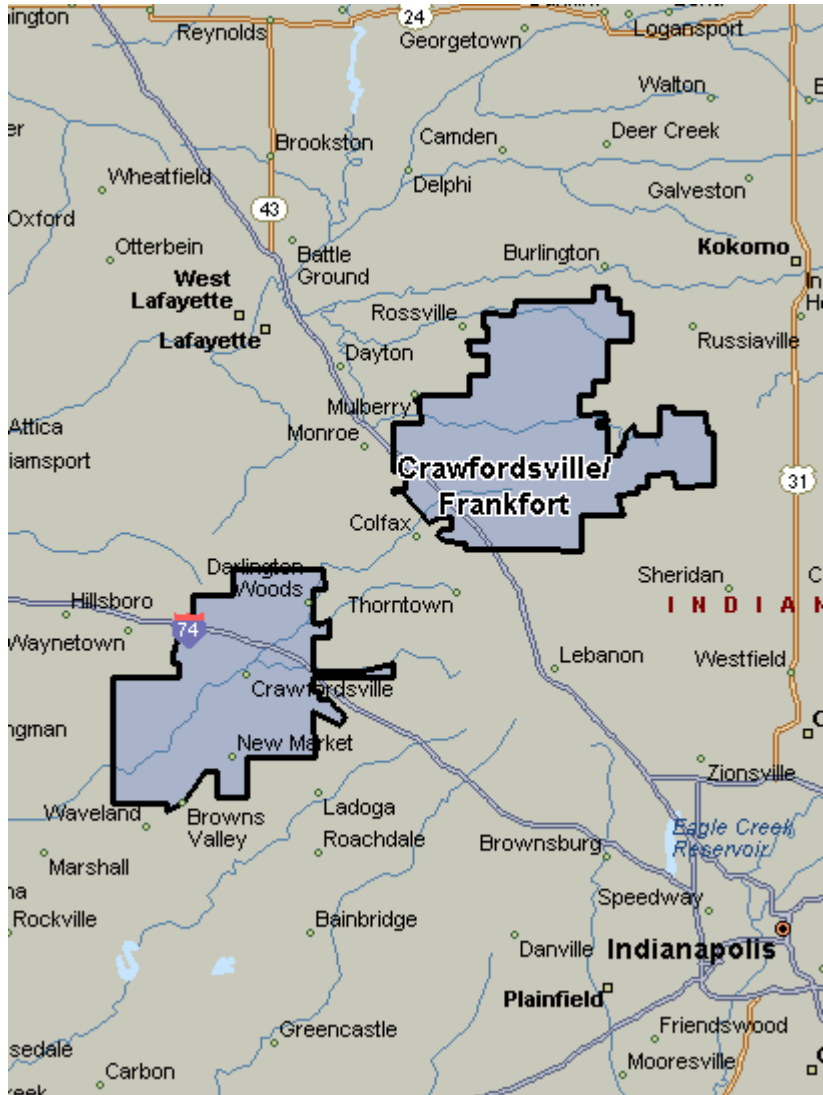

Crawfordsville/Frankfort Zone