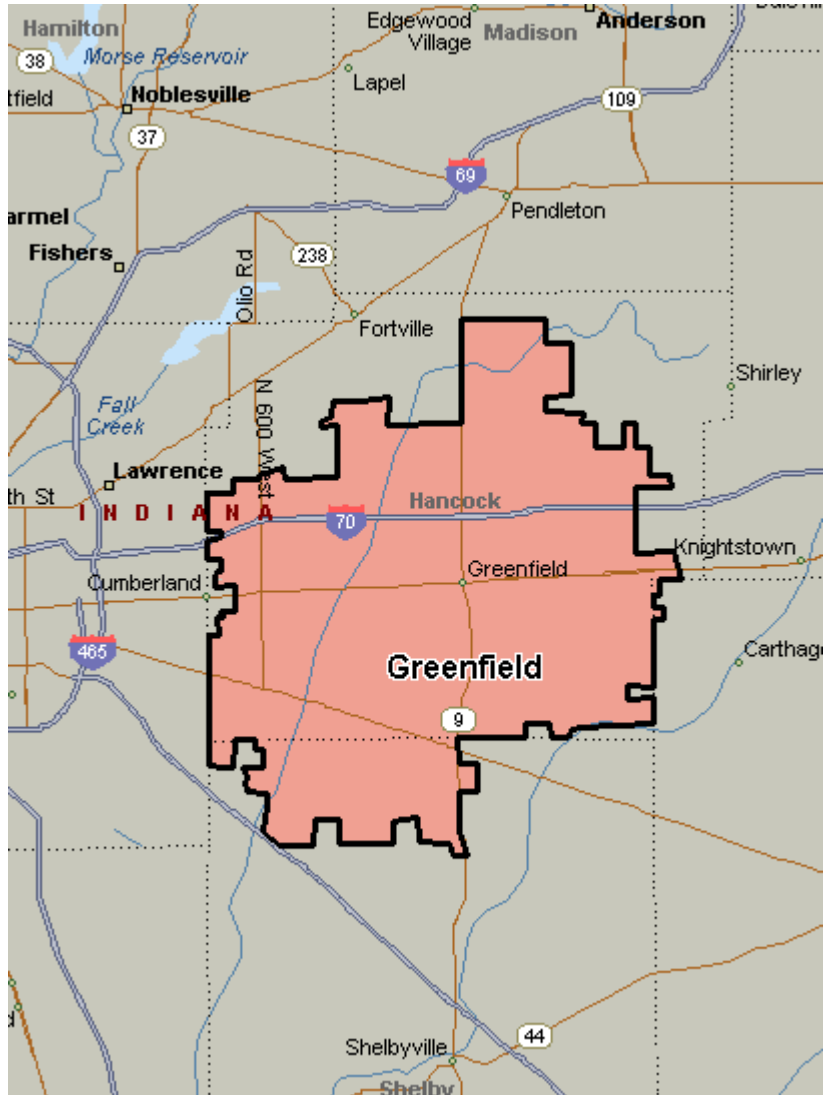

Crawfordsville 47933
Frankfort 46041

Demographic Profile of these Zip Codes (not limited to cable provider)

Gender

Children at Home

HH Income

Home Ownership

Education

Greenfield Zone

Greenfield Zone coverage area:

Fountaintown	46130
Greenfield	46140
Maxwell	46154
New Palestine	46163

Demographic Profile of these Zip Codes (not limited to cable provider)

Gender

Children at Home

HH Income