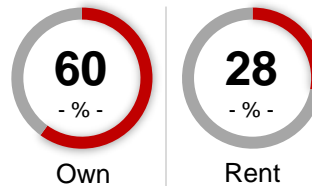

Home Ownership