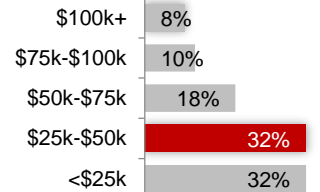

Demographic Profile of these Zip Codes (not limited to cable provider)

Gender

Children at Home

HH Income

Home Ownership

Education

Bright House Marion Zone

Marion Zone coverage area:

Gas City	46933
Jonesboro	46938
Marion	46952
	46953
Sweetser	46987

Demographic Profile of these Zip Codes (not limited to cable provider)

Gender

Children at Home

HH Income

Home Ownership

Education

Noblesville Zone