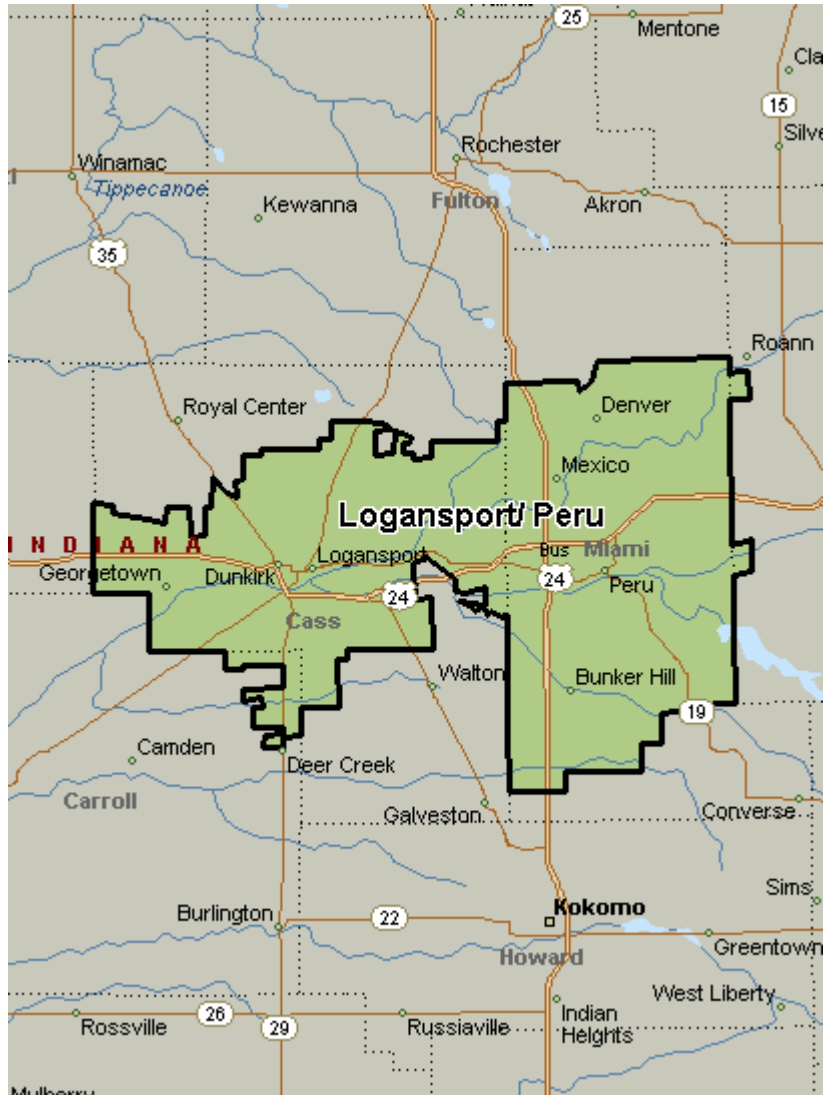

Gender

Children at Home

HH Income

Home Ownership

Education

Logansport/Peru Zone

Logansport/Peru Zone coverage area:

Bunker Hill	46914
Denver	46926
Grissom Arb	46971
Logansport	46947
Mexico	46958
New Waverly	46961
Peru	46970