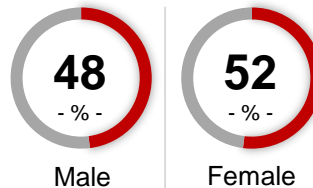

Demographic Profile of these Zip Codes (not limited to cable provider)

Gender