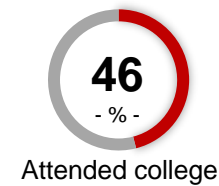

Monticello Zone

Monticello Zone coverage area:

Brookston	47923
Buffalo	47925
Burnettsville	47926
Chalmers	47929
Idaville	47950
Monon	47959
Monticello	47960
Remington	47977
Reynolds	47980
Wolcott	47995

Demographic Profile of these Zip Codes (not limited to cable provider)

Gender

Children at Home

HH Income

Home Ownership

Education