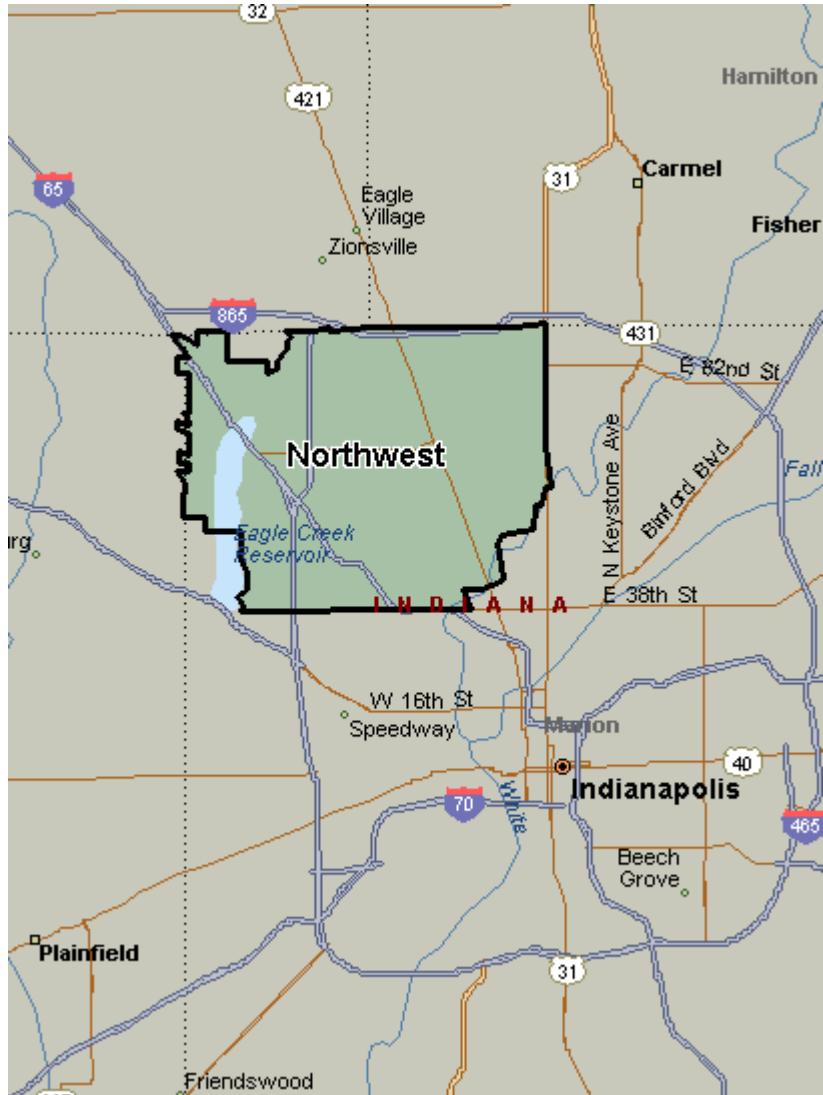

Gender

Children at Home

HH Income

Home Ownership

Education

Northwest Zone

Northwest Zone coverage area:

Indianapolis 46228
 46254
 46260
 46268
 46278

Demographic Profile of these Zip Codes (not limited to cable provider)

Gender

Children at Home

HH Income

Home Ownership

Education

Bright House Marion Zone

Marion Zone coverage area: