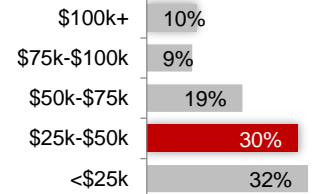

Connersville Zone

Connersville Zone coverage area:

Connersville 47331
Rushville 46173

Demographic Profile of these Zip Codes (not limited to cable provider)

Gender

Children at Home

HH Income

Home Ownership

Education