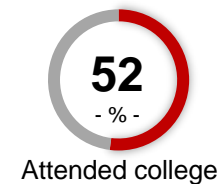

Gender

Children at Home

HH Income

Home Ownership

Education

Northwest Zone

Northwest Zone coverage area:

Indianapolis 46228
 46254
 46260
 46268
 46278