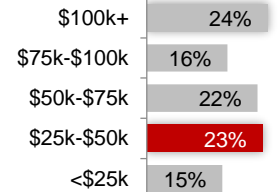

Greenfield Zone coverage area:

Fountaintown	46130
Greenfield	46140
Maxwell	46154
New Palestine	46163

Demographic Profile of these Zip Codes (not limited to cable provider)

Gender

Children at Home

HH Income