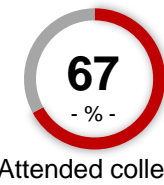

Demographic Profile of these Zip Codes (not limited to cable provider)

Gender

Children at Home

HH Income

Home Ownership

Education

Bright House Marion Zone

Marion Zone coverage area: