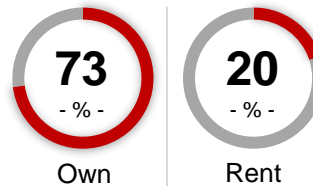

Home Ownership