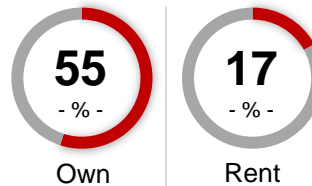

Home Ownership