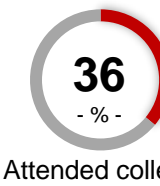

Children at Home

HH Income

Home Ownership

Education

Bright House Indy Proper Zone

Indy Proper Zone coverage area:

Indianapolis	46201	46219	46291
	46202	46222	46296
	46203	46225	
	46204	46226	
	46205	46244	
	46206	46255	
	46207	46266	
	46208	46277	
	46209	46282	
	46218	46283	