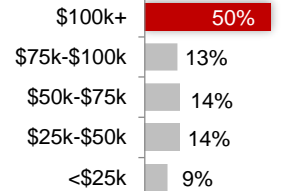

Bright House Carmel/Zionsville Zone

Carmel/Zionsville Zone coverage area:

Carmel	46032
	46033
	46082
Fortville	46040
Indianapolis	46280
	46290
Ingalls	46048
Whitestown	46075
Zionsville	46077

Demographic Profile of these Zip Codes (not limited to cable provider)

Gender

Children at Home

HH Income

Home Ownership

Education