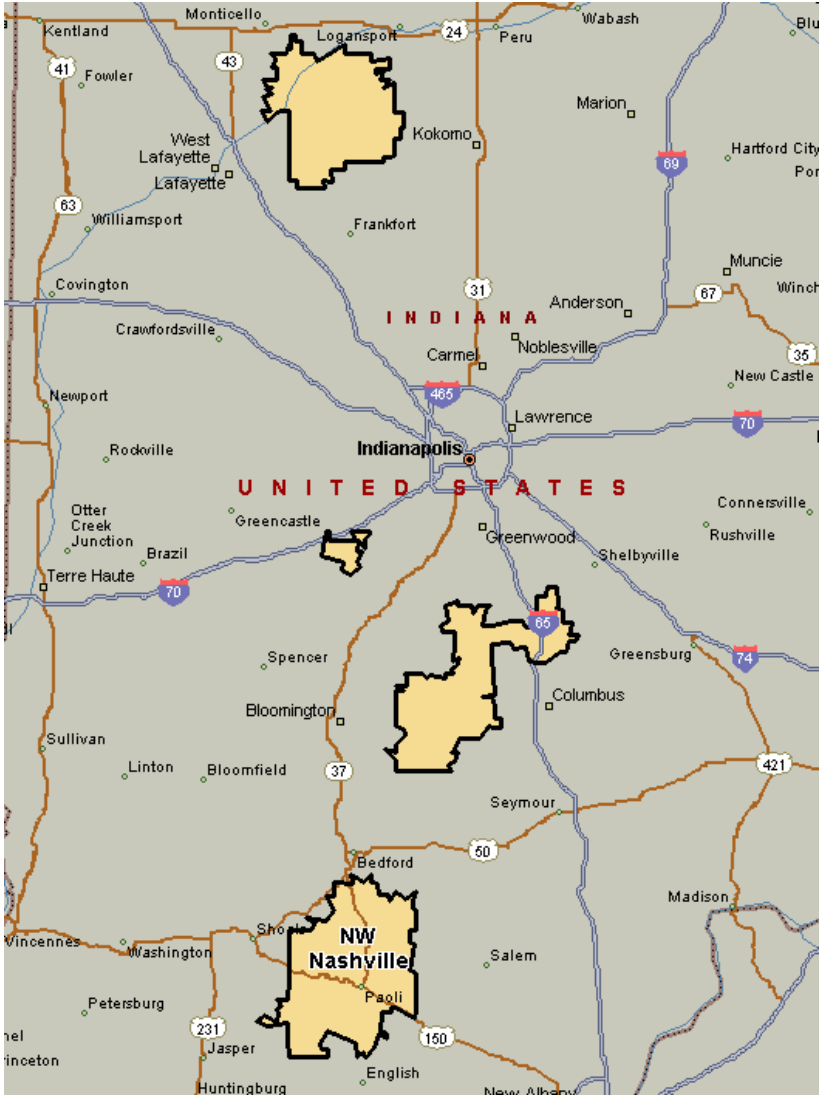

Gender

Children at Home

Home Ownership

Education

HH Income

Shelbyville Zone

Shelbyville Zone coverage area:

Fairland	46126
Shelbyville	46176

Demographic Profile of these Zip Codes (not limited to cable provider)

Gender

Children at Home

HH Income

Home Ownership

Education

New Wave Nashville Zone

New Wave Nashville Zone coverage area:

Demographic Profile of these Zip Codes (not limited to cable provider)

South Zone

South Zone coverage area:

Beech Grove	46107	Indianapolis	46214
Camby	46113		46217
West Newton	46183		46221
			46224
			46227
			46231
			46234
			46237
			46239
			46241
			46259