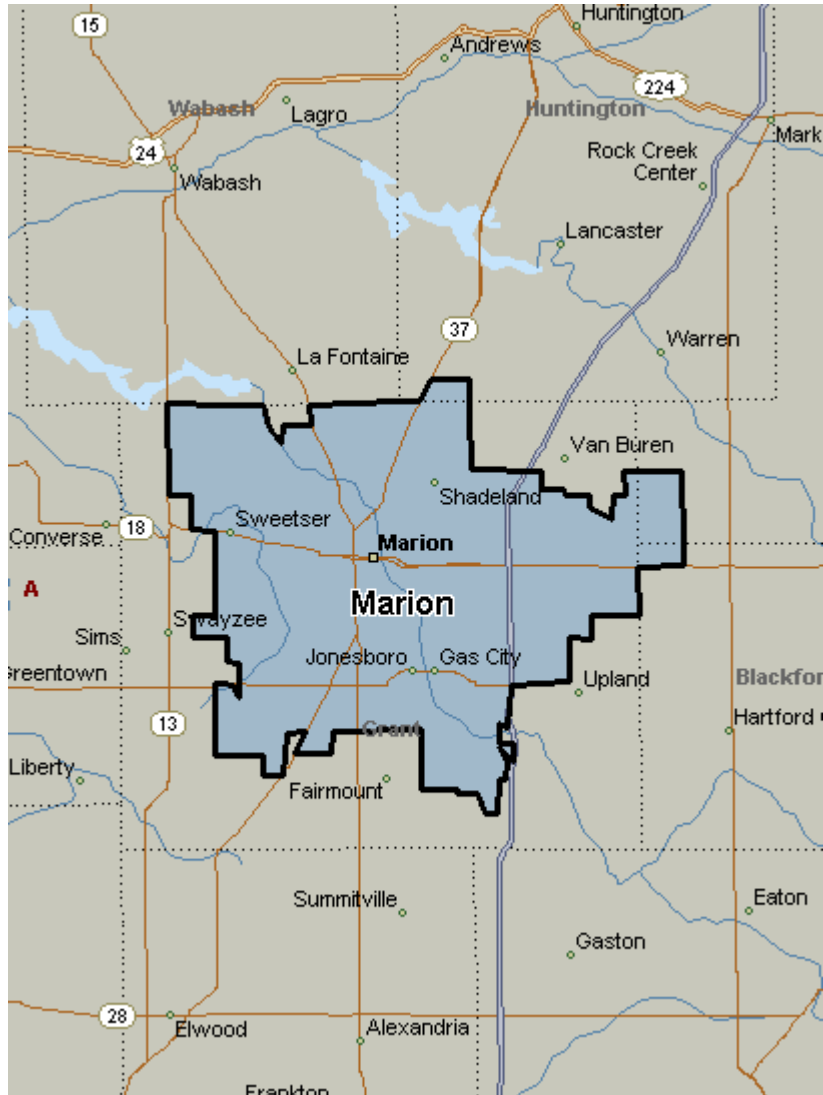

Demographic Profile of these Zip Codes (not limited to cable provider)

Gender

Children at Home

HH Income

Home Ownership

Education

Bright House Marion Zone

Marion Zone coverage area:

Gas City	46933
Jonesboro	46938
Marion	46952
	46953
Sweetser	46987

Demographic Profile of these Zip Codes (not limited to cable provider)

Gender

Children at Home

HH Income

Home Ownership

Education

Noblesville Zone