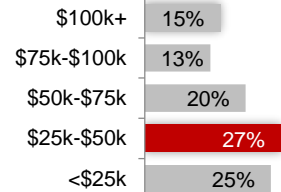

Demographic Profile of these Zip Codes (not limited to cable provider)

South Zone

South Zone coverage area:

Beech Grove	46107	Indianapolis	46214
Camby	46113		46217
West Newton	46183		46221
			46224
			46227
			46231
			46234
			46237
			46239
			46241
			46259

Demographic Profile of these Zip Codes (not limited to cable provider)

Gender

Children at Home

HH Income

Home Ownership

Education

Northeast Zone

Northeast Zone coverage area:

Indianapolis 46216
 46220
 46229
 46235
 46236
 46240
 46249
 46250
 46256

Demographic Profile of these Zip Codes (not limited to cable provider)

Gender

Children at Home

Home Ownership

Education

HH Income

Richmond Zone