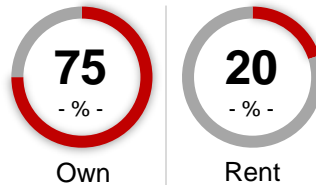

Home Ownership