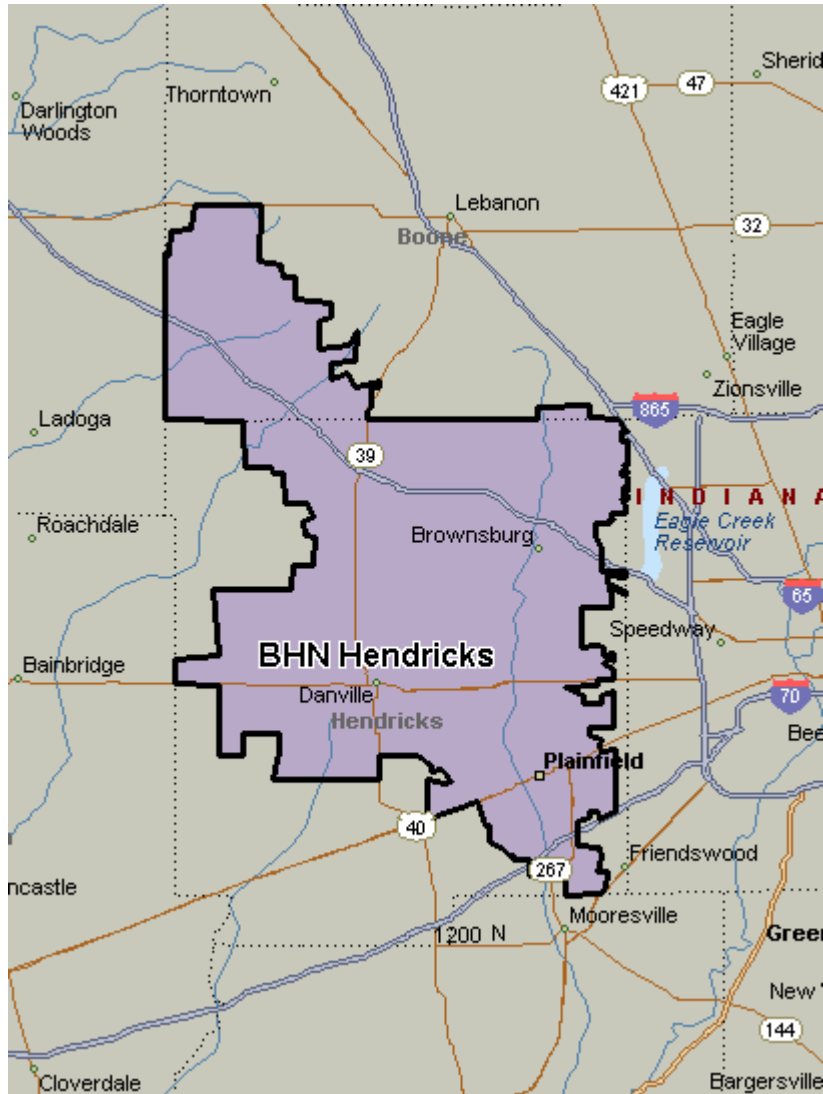

Greenfield Zone coverage area:

Fountaintown	46130
Greenfield	46140
Maxwell	46154
New Palestine	46163

Demographic Profile of these Zip Codes (not limited to cable provider)

Gender

Children at Home

HH Income

Home Ownership

Education

Bright House Hendricks Zones

Bright House Hendricks Zone coverage area:

Advance	46102
Avon	46123
Brownsburg	46112
Danville	46122
Jamestown	46147
Lizton	46149
Pittsboro	46167
Plainfield	46168