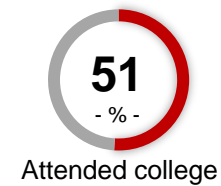

Gender

Children at Home

Home Ownership

Education

HH Income

Shelbyville Zone

Shelbyville Zone coverage area:

Fairland	46126
Shelbyville	46176