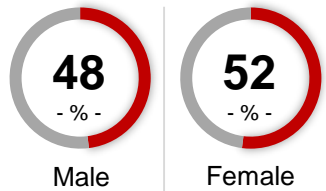

Gender

Children at Home

Home Ownership

Education

HH Income

Shelbyville Zone

Shelbyville Zone coverage area:

Fairland	46126
Shelbyville	46176

Demographic Profile of these Zip Codes (not limited to cable provider)

Gender

Children at Home

HH Income

Home Ownership

Education

New Wave Nashville Zone

New Wave Nashville Zone coverage area: