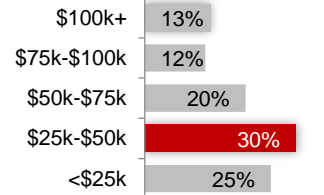

Crawfordsville 47933
Frankfort 46041

Demographic Profile of these Zip Codes (not limited to cable provider)

Gender

Children at Home

HH Income

Home Ownership

Education

Greenfield Zone