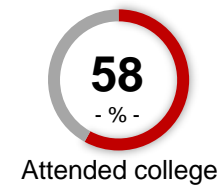

Greenfield Zone

Greenfield Zone coverage area:

Fountaintown	46130
Greenfield	46140
Maxwell	46154
New Palestine	46163

Demographic Profile of these Zip Codes (not limited to cable provider)

Gender

Children at Home

HH Income

Home Ownership

Education