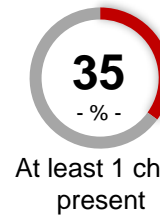

Greenfield Zone coverage area:

Fountaintown	46130
Greenfield	46140
Maxwell	46154
New Palestine	46163

Demographic Profile of these Zip Codes (not limited to cable provider)

Gender

Children at Home

HH Income