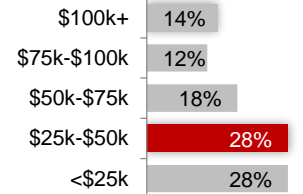

Gender

Children at Home

Home Ownership

Education

HH Income

Shelbyville Zone

Shelbyville Zone coverage area:

Fairland	46126
Shelbyville	46176

Demographic Profile of these Zip Codes (not limited to cable provider)

Gender

Children at Home

HH Income

Home Ownership

Education

New Wave Nashville Zone

New Wave Nashville Zone coverage area: