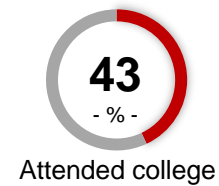

Gas City	46933
Jonesboro	46938
Marion	46952
	46953
Sweetser	46987

Demographic Profile of these Zip Codes (not limited to cable provider)

Gender

Children at Home

HH Income

Home Ownership

Education

Noblesville Zone