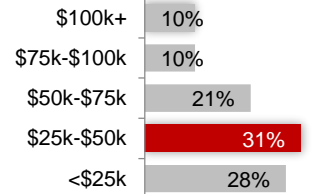

Demographic Profile of these Zip Codes (not limited to cable provider)

Gender

Children at Home

HH Income

Home Ownership

Education

Bright House Carmel/Zionsville Zone

Carmel/Zionsville Zone coverage area: