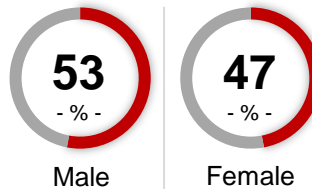

Demographic Profile of these Zip Codes (not limited to cable provider)

Gender