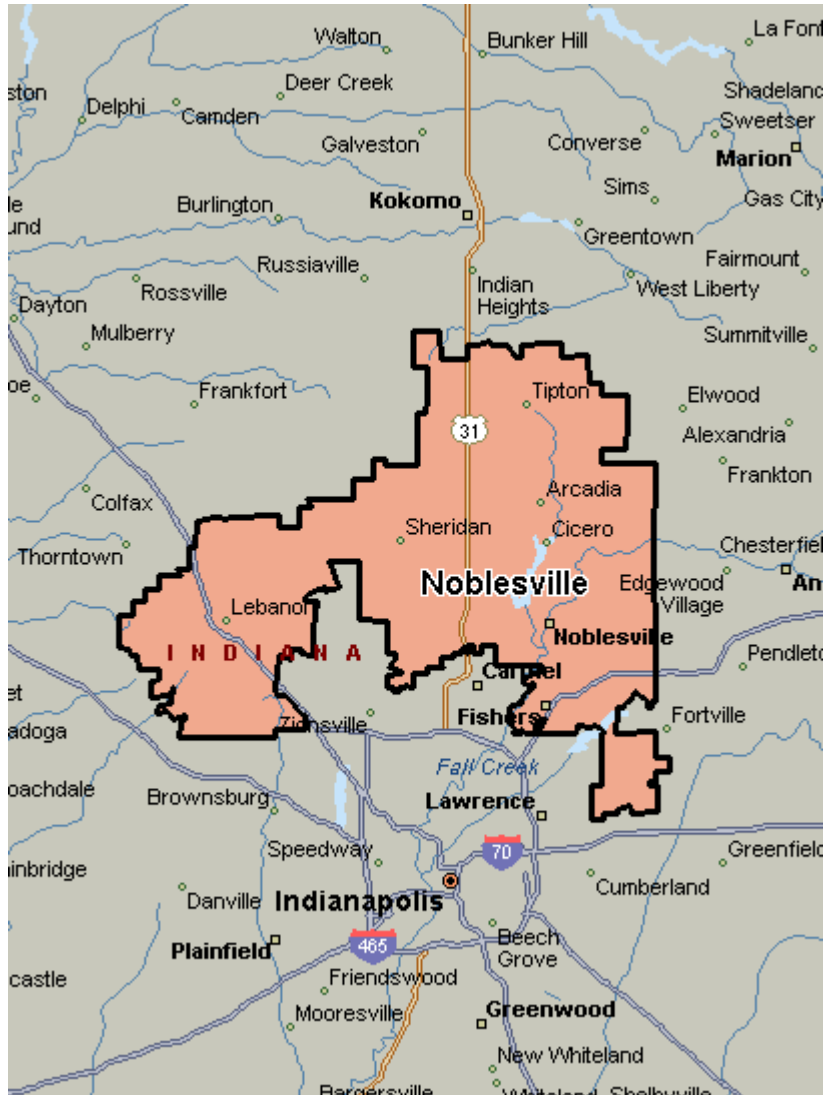

Demographic Profile of these Zip Codes (not limited to cable provider)

Gender

Children at Home

HH Income

Home Ownership

Education

Bright House Marion Zone

Marion Zone coverage area:

Gas City	46933
Jonesboro	46938
Marion	46952
	46953
Sweetser	46987

Demographic Profile of these Zip Codes (not limited to cable provider)

Gender

Children at Home

HH Income

Home Ownership

Education

Noblesville Zone