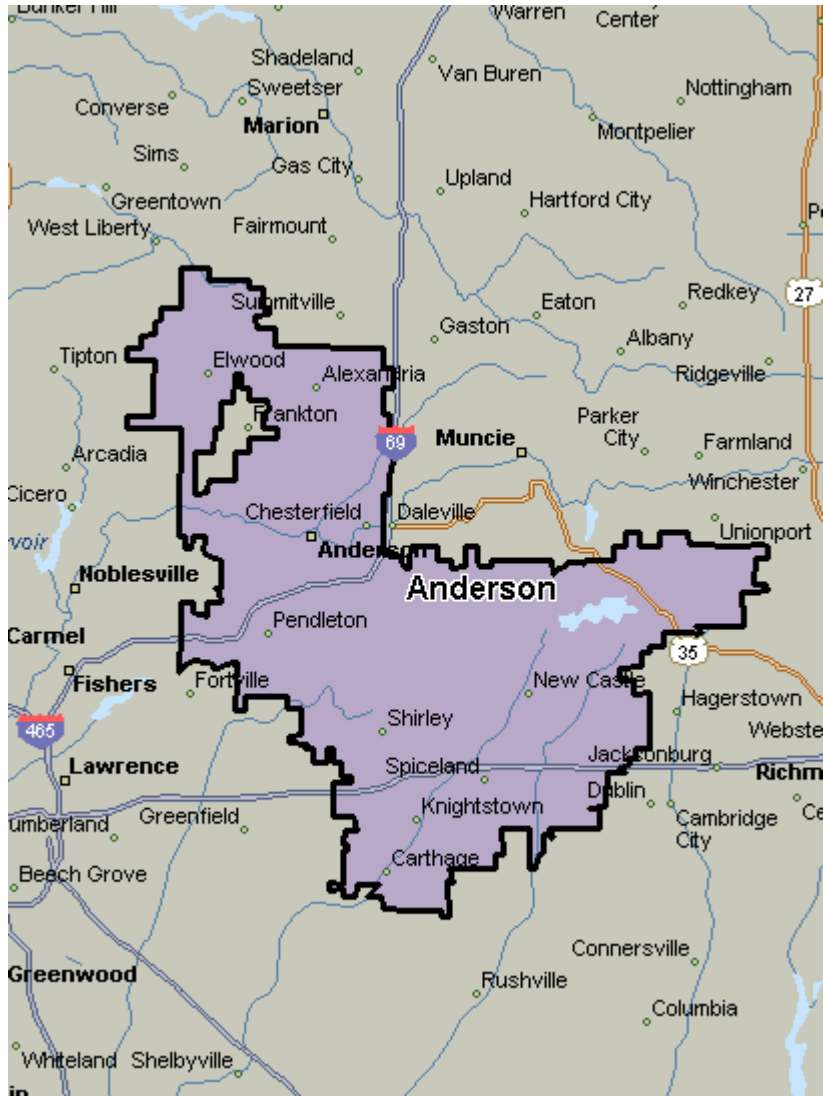

Demographic Profile of these Areas (not limited to cable provider)

Gender

Male

Female

Children at Home

At least 1 child present

HH Income

Home Ownership

Own

Rent

Education

Attended college

Anderson Zone

Anderson Zone coverage area:

Alexandria 46001	Carthage 46115	Modoc 47358
Anderson 46011	Charlottesville 46117	Mooreland 47360
46012	Knightstown 46148	Mount Summit 47361
46013	Wilkinson 46186	New Castle 47362
46016	Dunreith 47337	Shirley 47384
46017	Greensboro 47344	Spiceland 47385
Elwood 46036	Kennard 47351	Springport 47386
Markleville 46056	Lewisville 47352	Straughn 47387
Orestes 46063	Losantville 47354	Sulphur Springs 47388
Pendleton 46064	Middletown 47356	

Demographic Profile of these Zip Codes (not limited to cable provider)

Gender

Children at Home

HH Income

Home Ownership

Education

Bloomington Zone

Bloomington Zone coverage area: