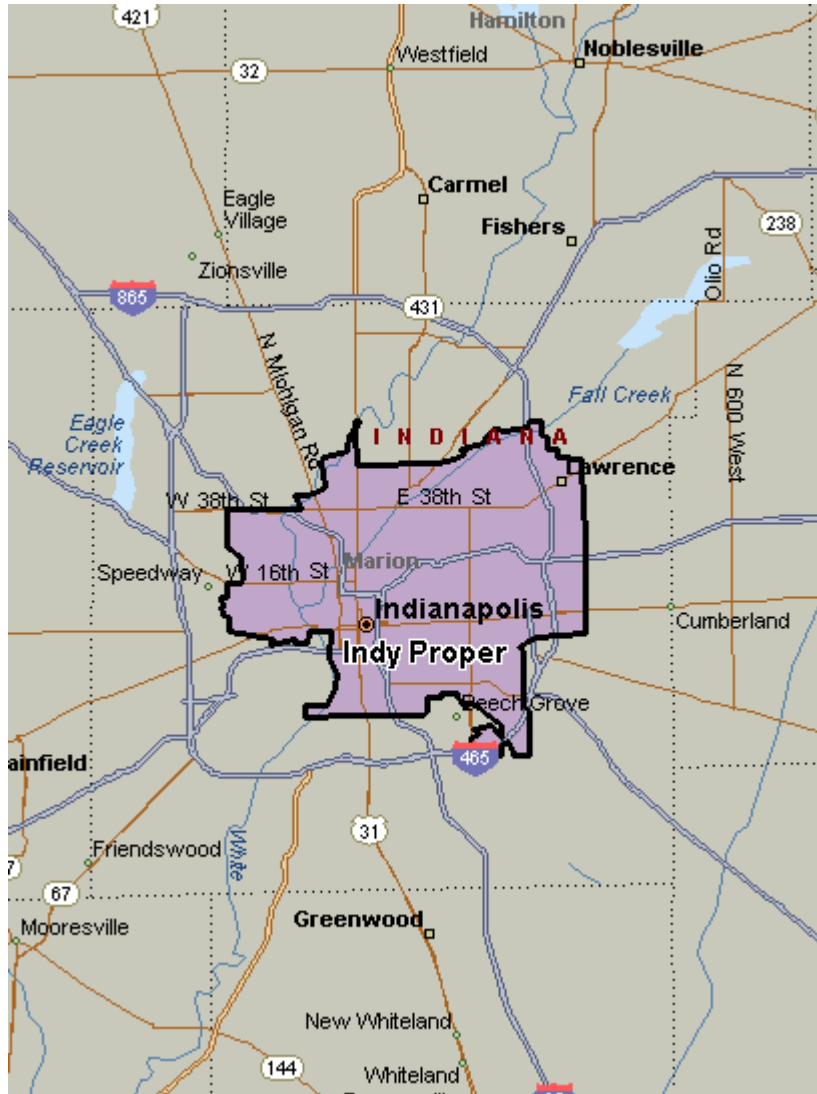

Children at Home

HH Income

Home Ownership

Education

Bright House Indy Proper Zone

Indy Proper Zone coverage area:

Indianapolis	46201	46219	46291
	46202	46222	46296
	46203	46225	
	46204	46226	
	46205	46244	
	46206	46255	
	46207	46266	
	46208	46277	
	46209	46282	
	46218	46283	