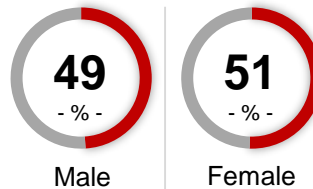

Demographic Profile of these Zip Codes (not limited to cable provider)

Gender