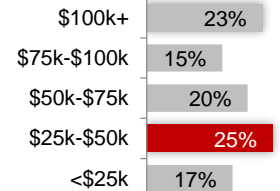

Bargersville	46106
Franklin	46131
Greenwood	46142
Greenwood	46143
Martinsville	46151
Whiteland	46184

Demographic Profile of these Zip Codes (not limited to cable provider)

Gender

Children at Home

HH Income