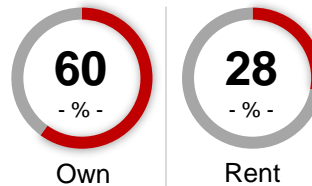

Gas City	46933
Jonesboro	46938
Marion	46952
	46953
Sweetser	46987

Demographic Profile of these Zip Codes (not limited to cable provider)

Gender

Children at Home

HH Income

Home Ownership

Education

Noblesville Zone