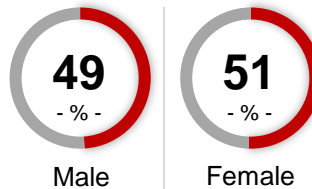

Demographic Profile of these Zip Codes (not limited to cable provider)

Gender