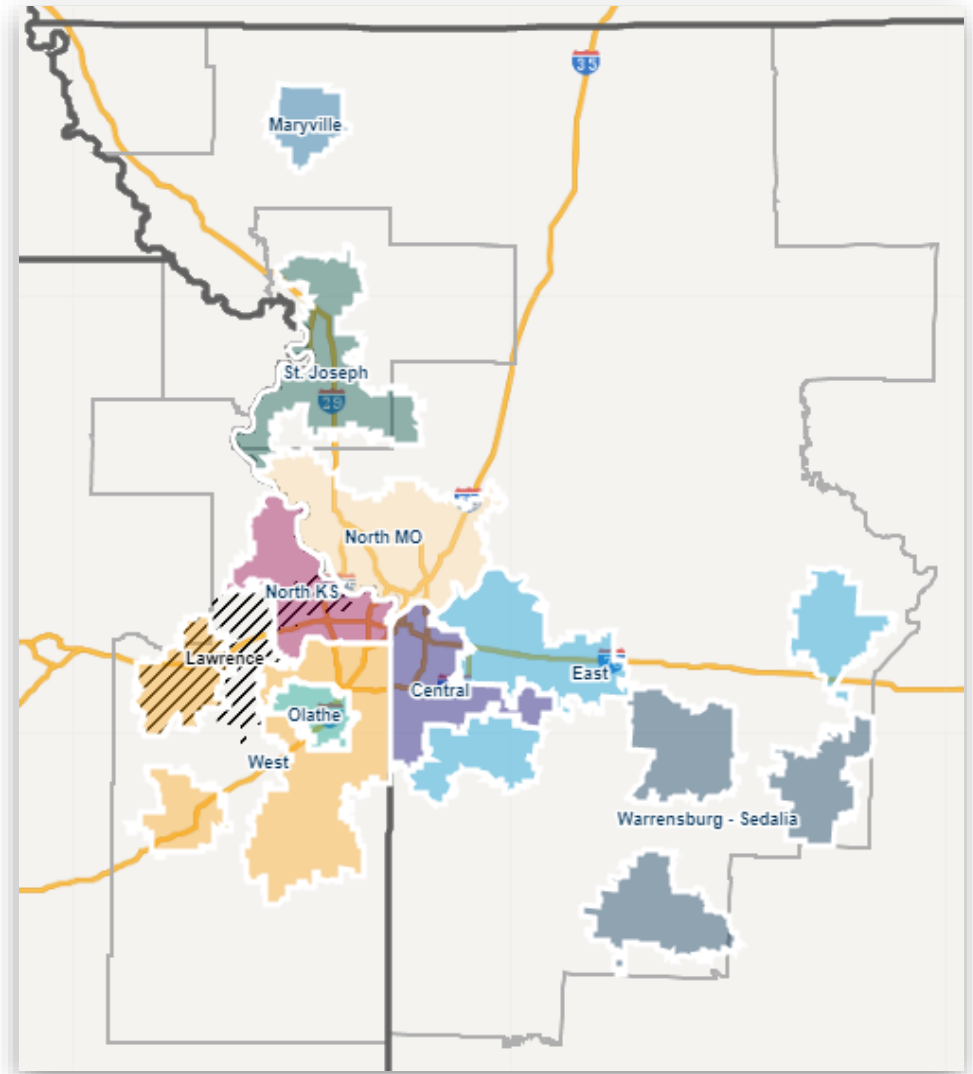

Kansas City MO

SYS CODE	Zone	HH
5961 / 1446	Central	52,618
6179	MO North	41,604
2656	KS North	22,786
1445	North	6,188
5963 / 1447	East	69,353
5964 / 1455	Olathe	18,296
3784 / 1453	West	68,450
3877	Lawrence	12,967
1432	Warrensburg-Sedalia	12,449
2871	Maryville	1,181
2876	St. Joseph	11,596
2409	DIRECTV	88,618
2436	Dish Network	40,539

Reach the full DMA with the
7557 Interconnect – 425,697 HH

Total Household Reach across ALL zones
479,013 Households