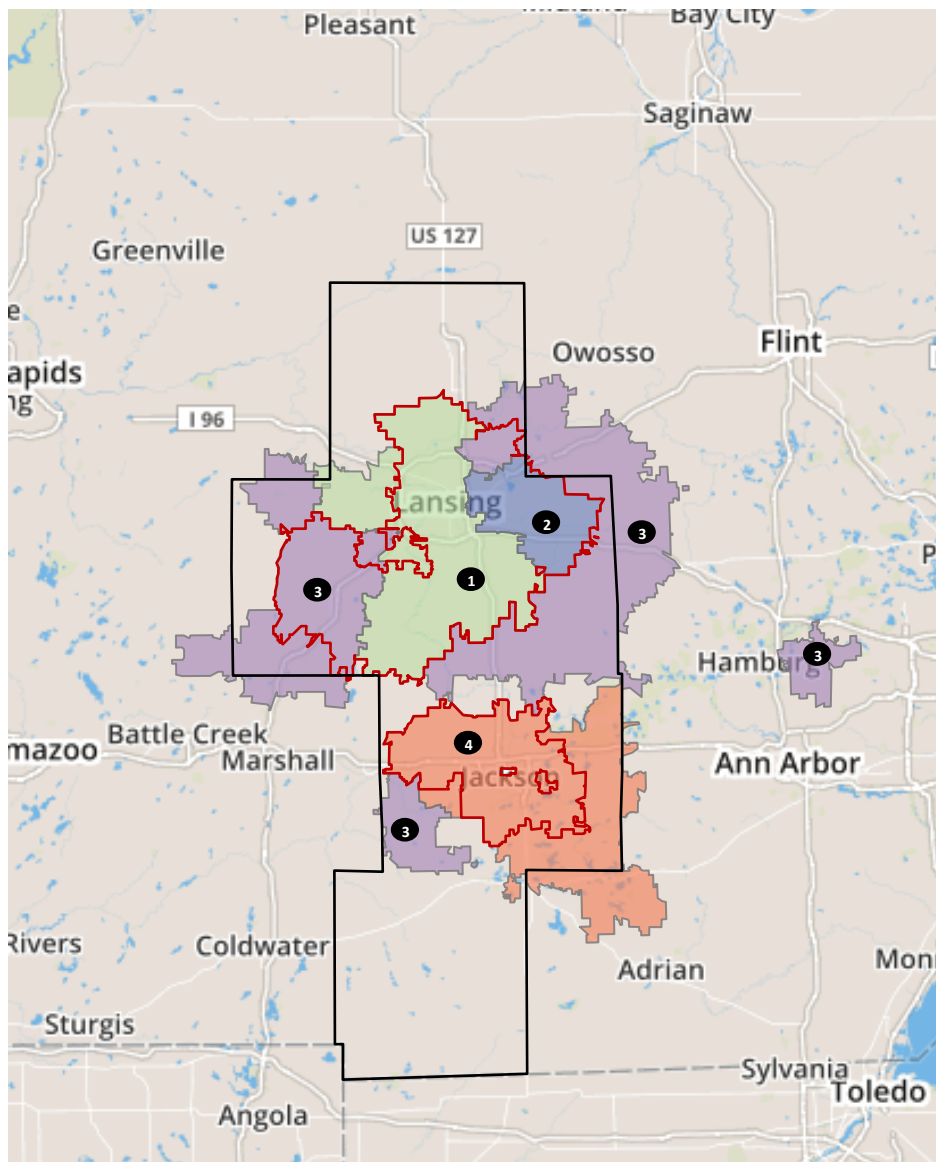

INTERCONNECT MAP: LANSING, MI

Zones

1. Lansing (1603) – 45,056
2. East Lansing (5646) – 15,717
3. Greater Lansing (7895) – 11,198
4. Jackson (2363) – 31,272

— Red outline: Lansing MI U-Verse (9933) – 8,515

— Black outline: Lansing DMA

**Interconnect Household Count:
111,757**

Thank You for Choosing National Media Spots, Inc.

We Appreciate Your Business!

888-579-8088

www.nationalmediaspots.com

media@nationalmediaspots.com

ZONE ZIP CODES: LANSING, MI

Zone 1 - Lansing

48820	Dewitt	48906	Lansing
48821	Dimondale	48910	Lansing
48827	Eaton Rapids	48911	Lansing
48837	Grand Ledge	48912	Lansing
48842	Holt	48915	Lansing
48854	Mason	48917	Lansing
		48933	Lansing

49220	Addison	49250	Jonesville
49221	Adrian	49253	Manitou Beach
49229	Britton	49262	North Adam
49235	Clayton	49266	Osseo
49242	Hillsdale	49271	Pittsford
49247	Hudson	49279	Sand Creek
49248	Jasper	49286	Tecumseh
49249	Jerome		