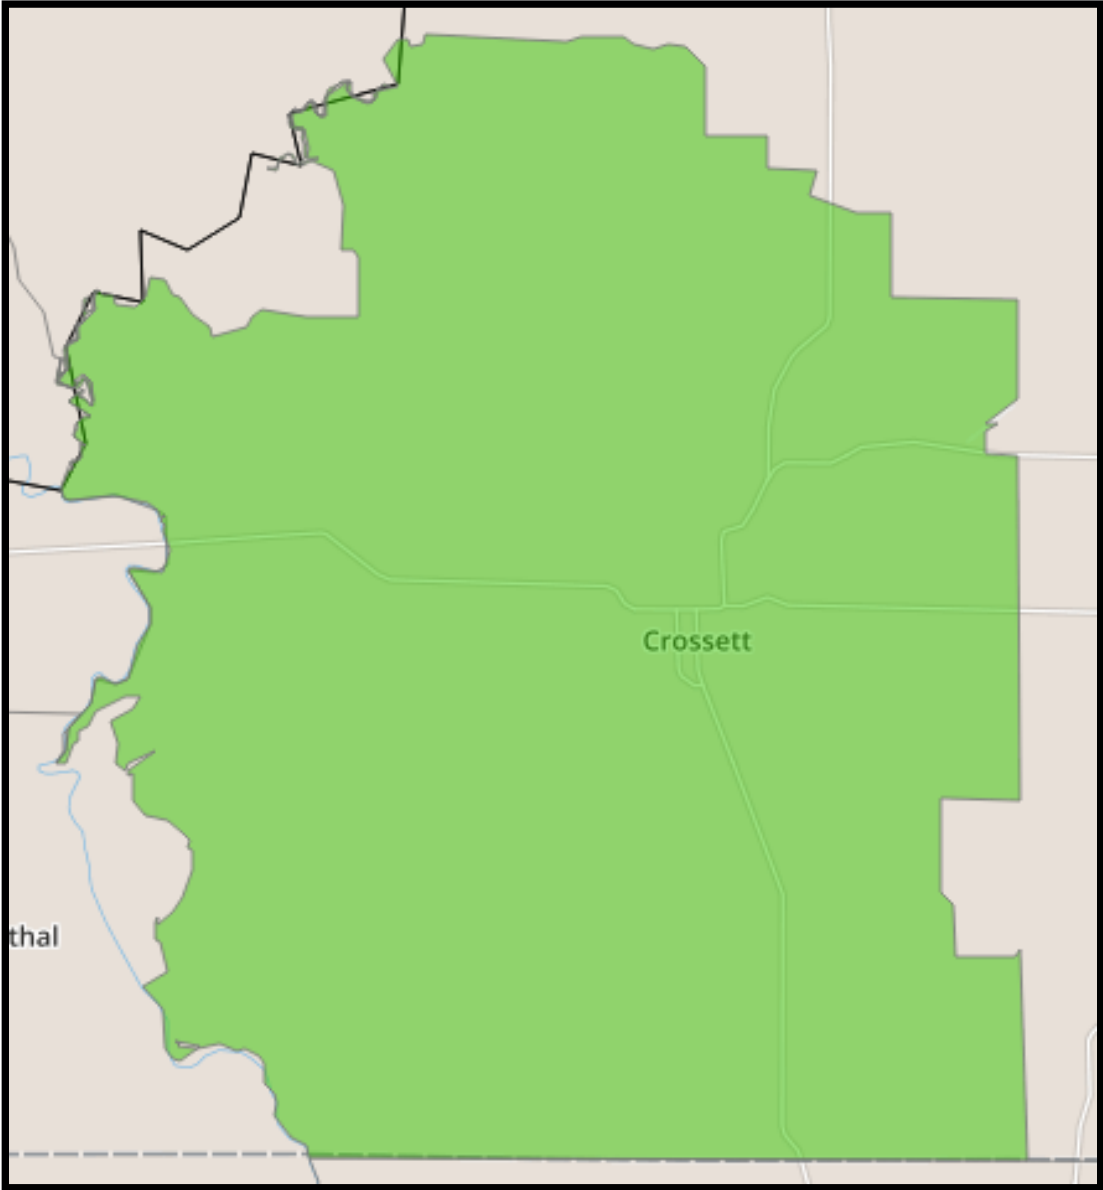

Monroe, LA - El Dorado, AR Interconnect

Thank You for Choosing National Media Spots, Inc.
We Appreciate Your Business!
888-579-8088
www.nationalmediaspots.com
media@nationalmediaspots.com

Zones within Monroe, LA - El Dorado, AR Interconnect

Bastrop

Bastrop Zone

Crossett

Crossett Zone

El Dorado

El Dorado Zone

Jena – Jonesville – Ferriday

Jena-Jonesville-Ferriday Zone

Monroe

Monroe Zone

Ruston - Jonesboro

Ruston - Jonesboro Zone

Tallulah – Delhi – Winnsboro – Oak Grove

Tallulah – Delhi – Winnsboro- Oak Grove Zone

Winnfield

Winnfield Zone