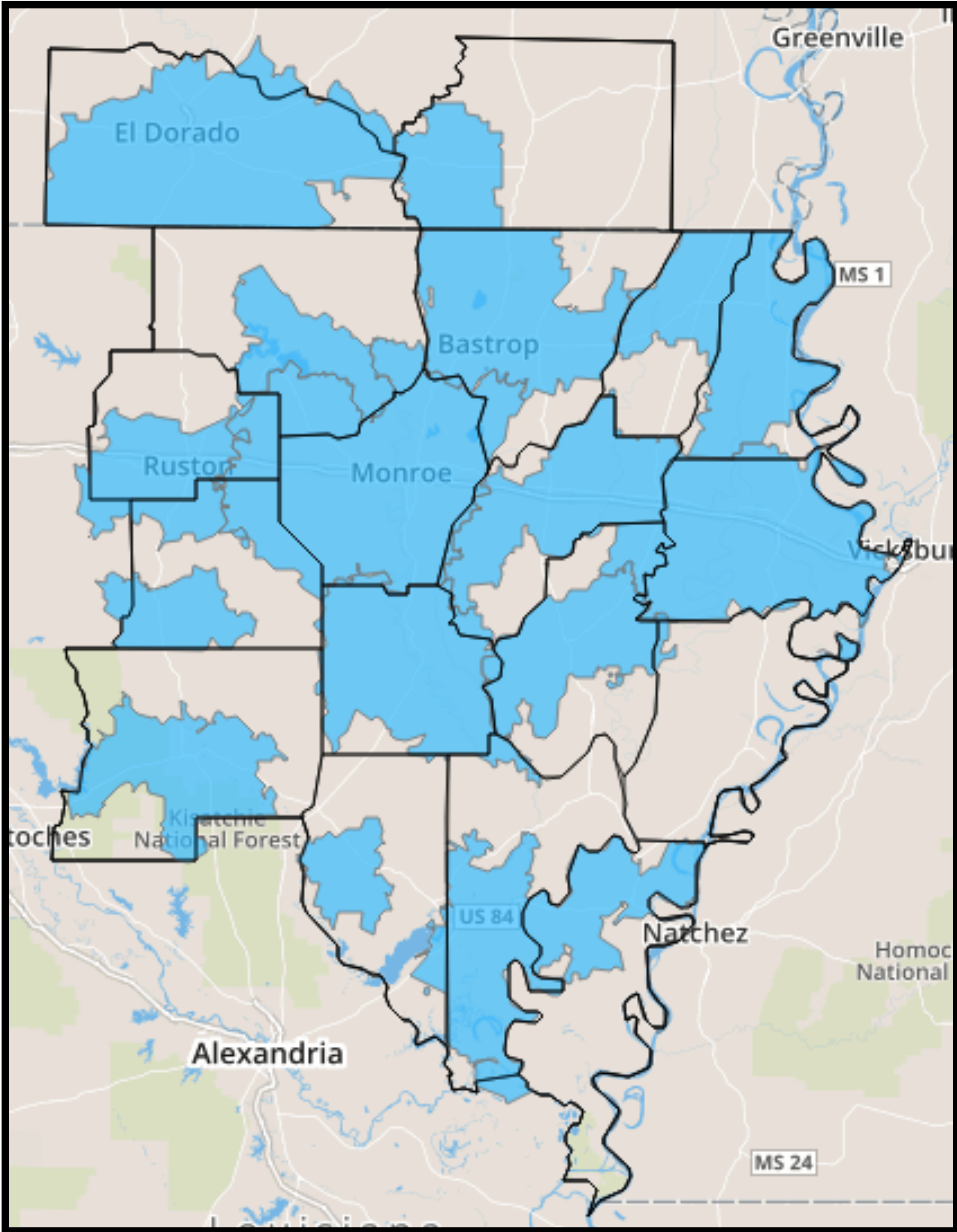

Monroe, LA - El Dorado, AR Interconnect

Thank You for Choosing National Media Spots, Inc.
We Appreciate Your Business!
888-579-8088
www.nationalmediaspots.com
media@nationalmediaspots.com

Zones within Monroe, LA - El Dorado, AR Interconnect

Bastrop

Bastrop Zone

Crossett

Crossett Zone

El Dorado

El Dorado Zone

Jena – Jonesville – Ferriday

Jena-Jonesville-Ferriday Zone

Monroe

Monroe Zone

Ruston - Jonesboro

Ruston - Jonesboro Zone

Tallulah – Delhi – Winnsboro – Oak Grove

Tallulah – Delhi – Winnsboro- Oak Grove Zone

Winnfield

Winnfield Zone