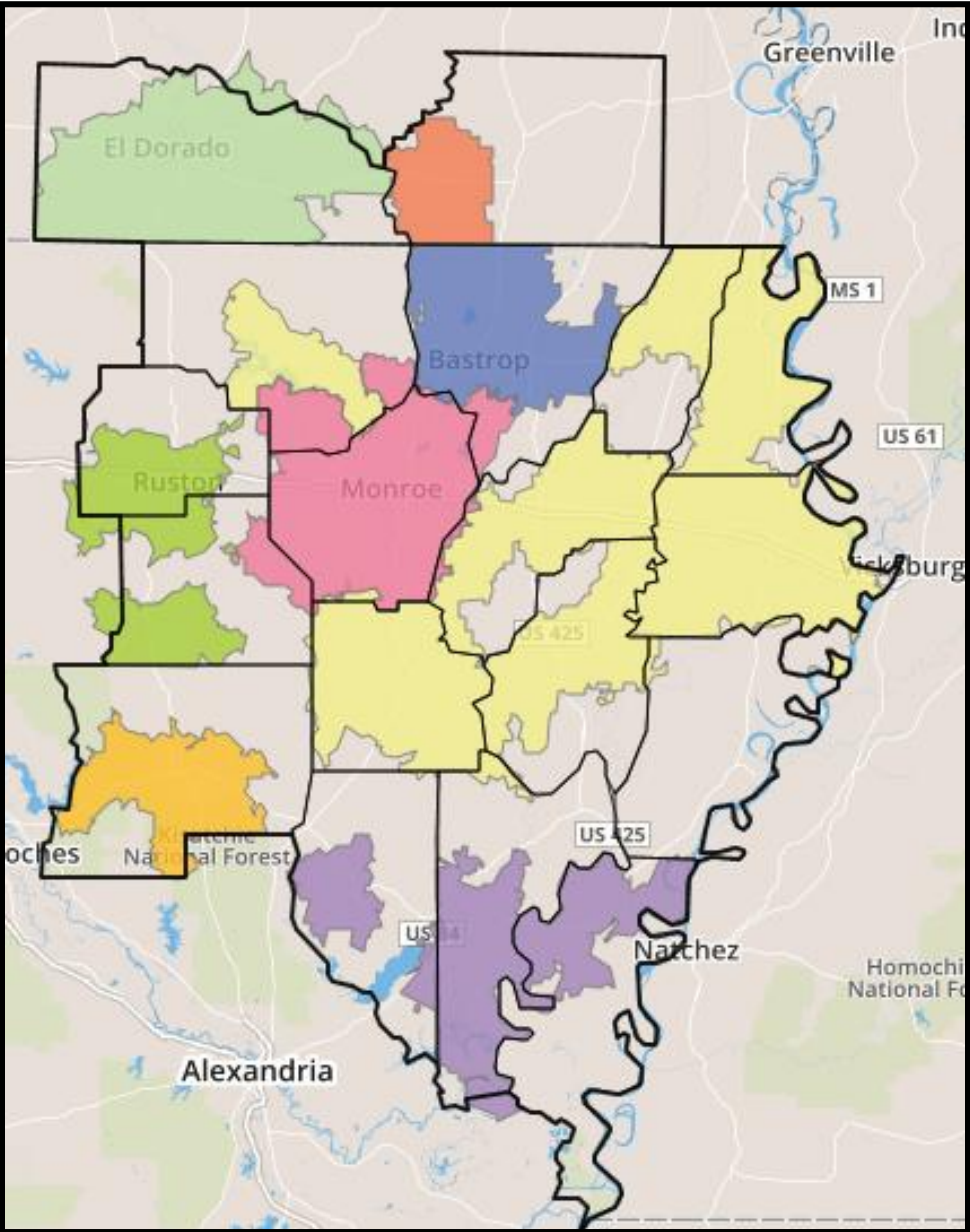

Monroe, LA - El Dorado, AR Interconnect

Thank You for Choosing National Media Spots, Inc.
We Appreciate Your Business!
888-579-8088
www.nationalmediaspots.com
media@nationalmediaspots.com

Zones within Monroe, LA - El Dorado, AR Interconnect

Bastrop

Bastrop Zone

Crossett

Crossett Zone

El Dorado

El Dorado Zone

Jena – Jonesville – Ferriday

Jena-Jonesville-Ferriday Zone

Monroe

Monroe Zone

Ruston - Jonesboro

Ruston - Jonesboro Zone

Tallulah – Delhi – Winnsboro – Oak Grove

Tallulah – Delhi – Winnsboro- Oak Grove Zone

Winnfield

Winnfield Zone