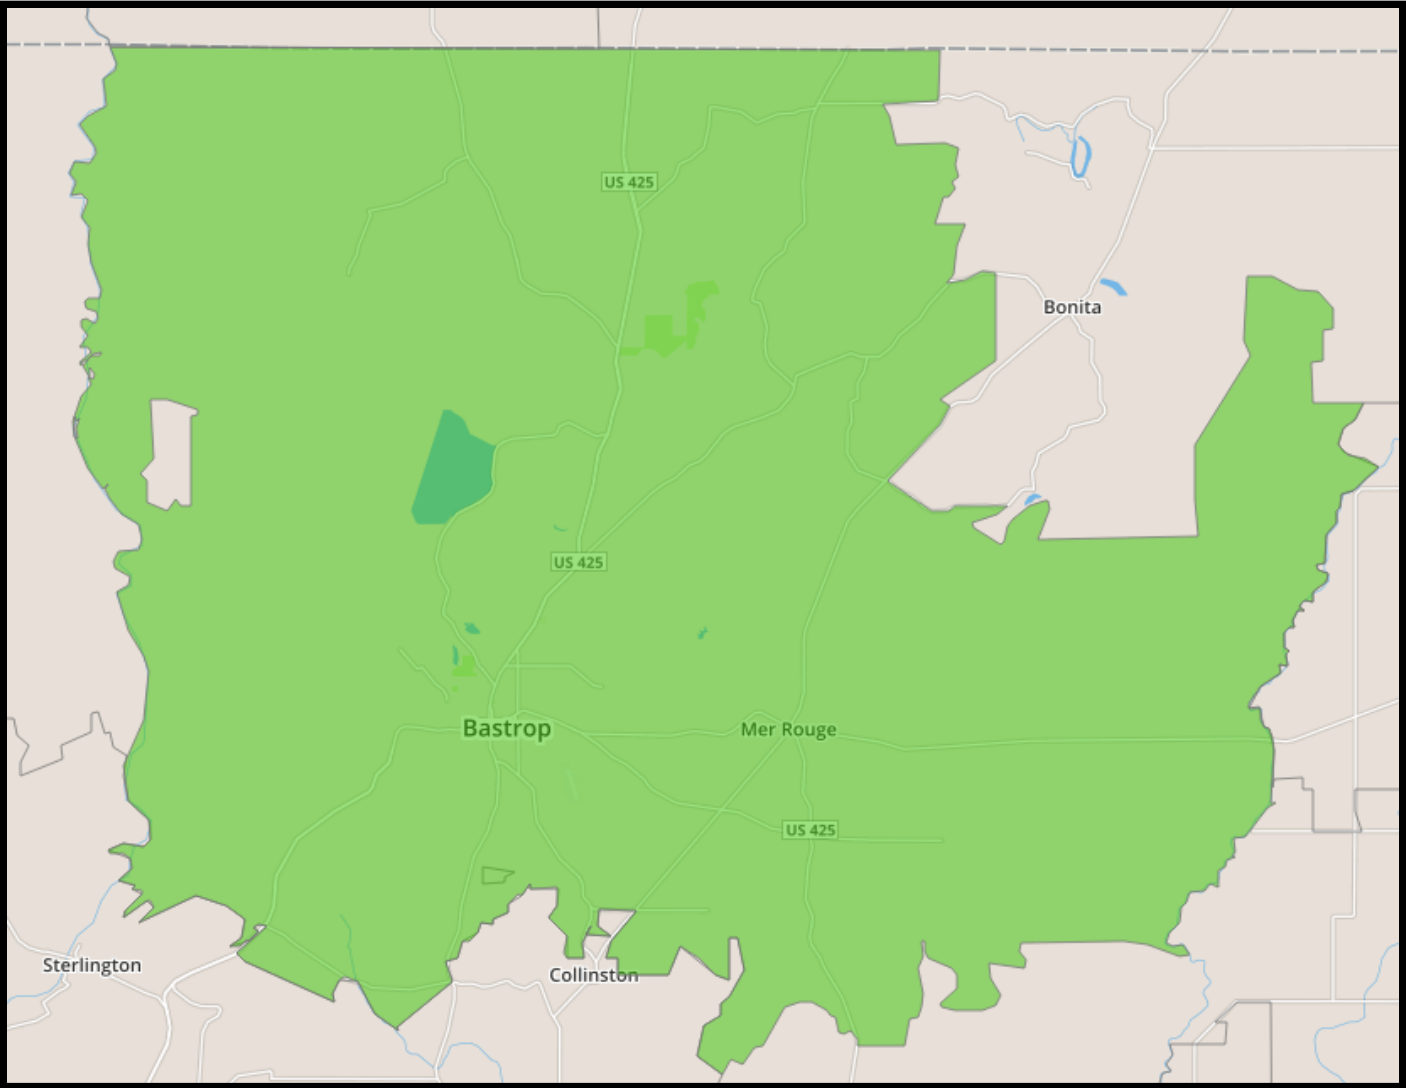

Monroe, LA - El Dorado, AR Interconnect

Thank You for Choosing National Media Spots, Inc.
We Appreciate Your Business!
888-579-8088
www.nationalmediaspots.com
media@nationalmediaspots.com

Zones within Monroe, LA - El Dorado, AR Interconnect

Bastrop

Bastrop Zone

Crossett

Crossett Zone

El Dorado

El Dorado Zone

Jena – Jonesville – Ferriday

Jena-Jonesville-Ferriday Zone

Monroe

Monroe Zone

Ruston - Jonesboro

Ruston - Jonesboro Zone

Tallulah – Delhi – Winnsboro – Oak Grove

Tallulah – Delhi – Winnsboro- Oak Grove Zone

Winnfield

Winnfield Zone