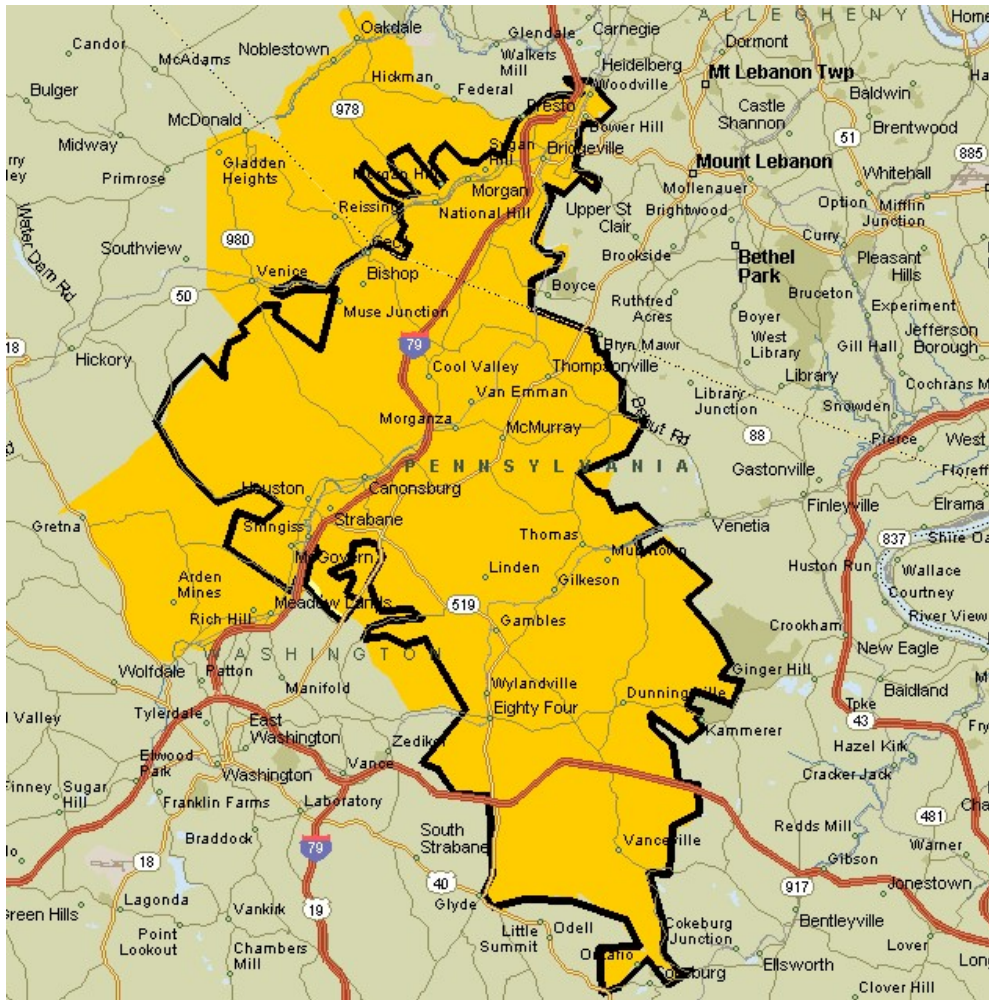

TV coverage

*Partial Coverage

BEAVER COUNTY ZONE COVERAGE

*Partial Coverage

ZIP	Town
15009	Beaver
15010*	Beaver Falls
15052	Industry
15059	Midland
15066*	New Brighton
15074*	Rochester
15077*	Shippingport
16115	Darlington
16120*	Enon Valley
16141	New Galilee
TV Only	
15061*	Monaca

TV coverage

BLAIRSVILLE/INDIANA ZONE COVERAGE

*Partial Coverage

ZIP	Town	ZIP	Town
15239	Plum	15716	Black Lick
15620	Bradenville	15717	Blairsville
15626	Delmont	15724	Cherry Tree
15627	Derry Township	15727	Clune
15632*	Export	15728	Clymer
15650*	Latrobe	15731	Coral
15655	Laughlintown	15732	Creekside
15658	Latrobe	15739	Ernest
15661	Loyalhanna	15748	Homer City
15668	Murrysville	15750	Josephine
15670*	New Alexandria	15752	Kent
15671	New Derry	15754	Lucernemines
15677	Rector	15756	McIntyre
15684	Slickville	15923	Bolivar
15696	Youngstown	15944	New Florence
15701	Indiana	15949	Robinson
15713	Aultman	15954	Seward
TV Only			
15068*	Arnold	16226*	Ford City
15147*	Verona	16228	Ford Cliff
15725*	Clarksburg	16229*	Freeport
15957	Strongstown	16236	McGrann
16201*	Kittanning	16238	Manorville
16212	Cadogan	16262*	Worthington
Online Only			
15720	Brush Valley	15765	Penn Run
15747	Home	15771	Rochester Mills
15758	Marchand	15772	Rossiter
15757	Marion Center	15777	Starford
15763	Northpoint	16256	Smicksburg

■ TV coverage

CANONSBURG/SOUTH FAYETTE ZONE COVERAGE

*Partial Coverage

ZIP	Town
15017*	Bridgeville
15031	Cuddy
15055	Lawrence
15064	Morgan
15082*	Sturgeon
15317*	Canonsburg
15321	Cecil
15330*	Eighty Four
15339	Hendersonville
15342	Houston
15347*	Meadow Lands
15350	Muse
15363	Strabane
TV ONLY	
15057*	McDonald
15071*	Oakdale
15301*	Washington