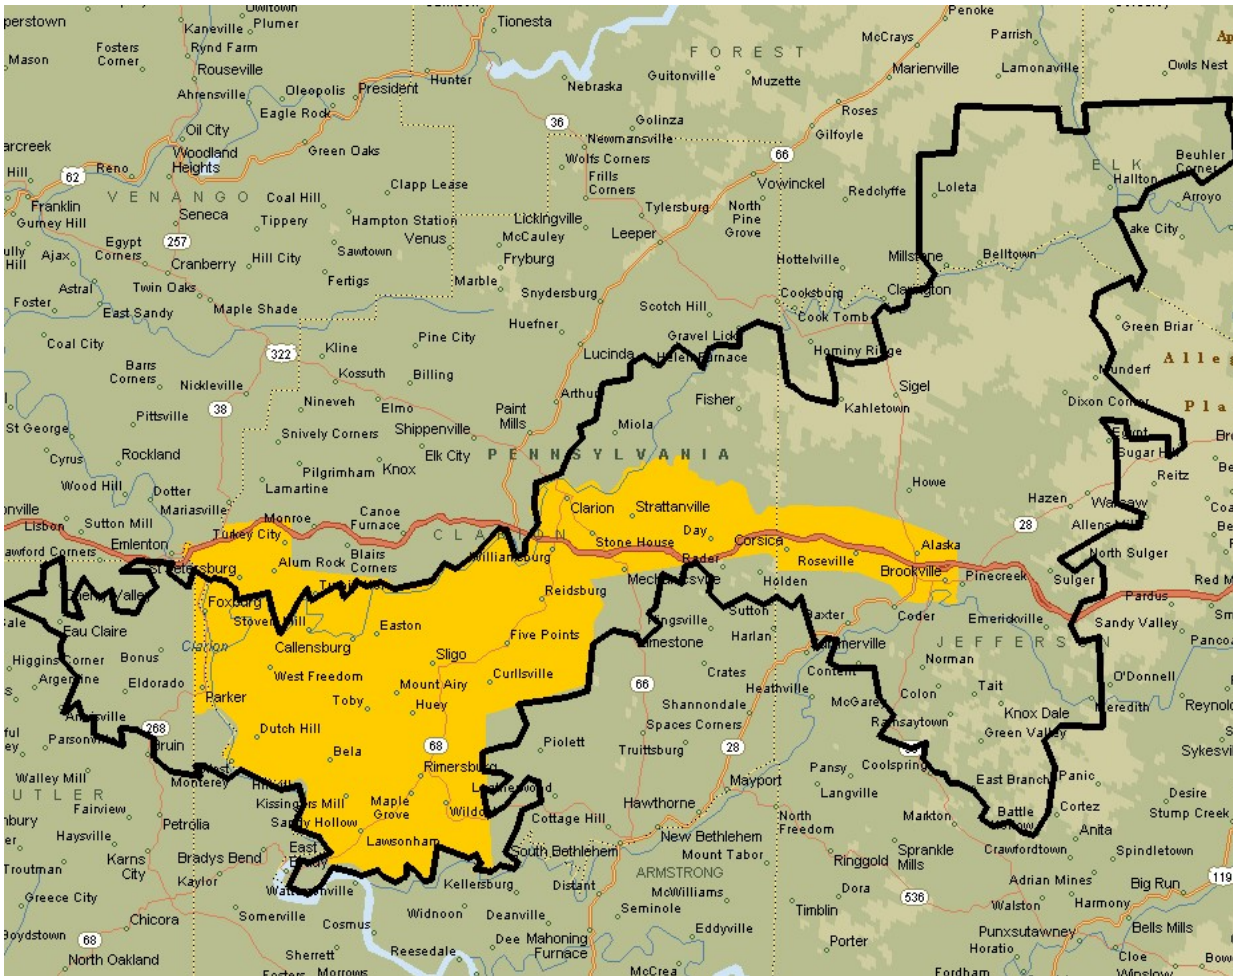

■ TV coverage

CANONSBURG/SOUTH FAYETTE ZONE COVERAGE

*Partial Coverage

ZIP	Town
15017*	Bridgeville
15031	Cuddy
15055	Lawrence
15064	Morgan
15082*	Sturgeon
15317*	Canonsburg
15321	Cecil
15330*	Eighty Four
15339	Hendersonville
15342	Houston
15347*	Meadow Lands
15350	Muse
15363	Strabane
TV ONLY	
15057*	McDonald
15071*	Oakdale
15301*	Washington

■ TV coverage

CLARION ZONE COVERAGE

ZIP	Town
15825*	Brookville
15829*	Corsica
16049*	Parker
16213	Callensburg
16214*	Clarion
16248	Rimersburg
16255	Sligo
16258*	Strattanville
TV Only	
16036	Foxburg
16373*	Emlenton
Online Only	
15860	Sigel
16225	Fisher
16234	Limestone