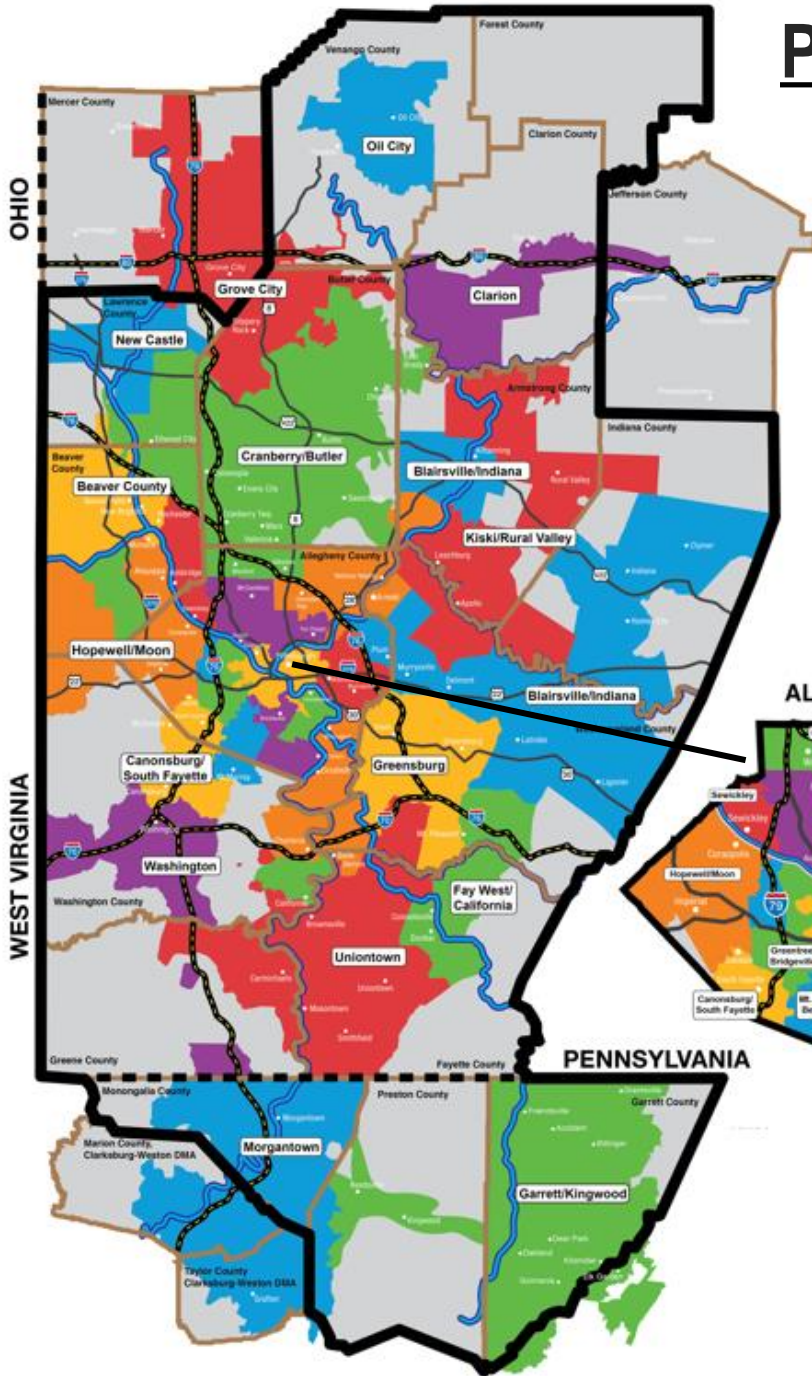

PITTSBURGH, PA

Zones

ALLEGHENY COUNTY

- AK Valley
- Beaver County
- Blairsville/Indiana
- Canonsburg/South Fayette
- Clarion
- Cranberry/Butler
- Fay West/California
- Garrett/Kingwood
- Greensburg
- Greentree/Bridgeville
- Grove City
- Hopewell/Moon
- Kiski/Rural Valley
- Mon Valley/McKeesport
- Monroeville/Penn Hills
- Morgantown
- Mt. Lebanon/Bethel Park
- New Castle
- North Hills/Fox Chapel
- Oil City
- Pittsburgh
- Pleasant Hills/West Mifflin
- Sewickley
- South Hills
- Uniontown
- Washington

Thank You for Choosing National Media Spots, Inc.

We Appreciate Your Business!

888-579-8088

www.nationalmediaspots.com

media@nationalmediaspots.com

AK VALLEY ZONE COVERAGE

ZIP	Town
15006	Bairdford
15014	Brackenridge
15024	Harmar
15030	Creighton
15032	West Deer
15049	Harwick
15051	Industry
15065	Natrona Heights
15068*	Arnold
15075	Rural Ridge
15076	Russelton
15084	Frazer township
15091	Wildwood
15101*	Hampton Township
15139	Oakmont
15144	Springdale Township
16056*	Saxonburg
16229*	Freeport
TV Only	
15044*	Gibsonia
15116*	Glenshaw
15147*	Verona
15238*	Blawnox
Online Only	
16201	Kittanning
16212	Cadogan
16226	Ford City
16228	Ford Cliff
16238	Manorville
16262	Worthington

TV coverage

*Partial Coverage

BEAVER COUNTY ZONE COVERAGE

*Partial Coverage

ZIP	Town
15009	Beaver
15010*	Beaver Falls
15052	Industry
15059	Midland
15066*	New Brighton
15074*	Rochester
15077*	Shippingport
16115	Darlington
16120*	Enon Valley
16141	New Galilee
TV Only	
15061*	Monaca