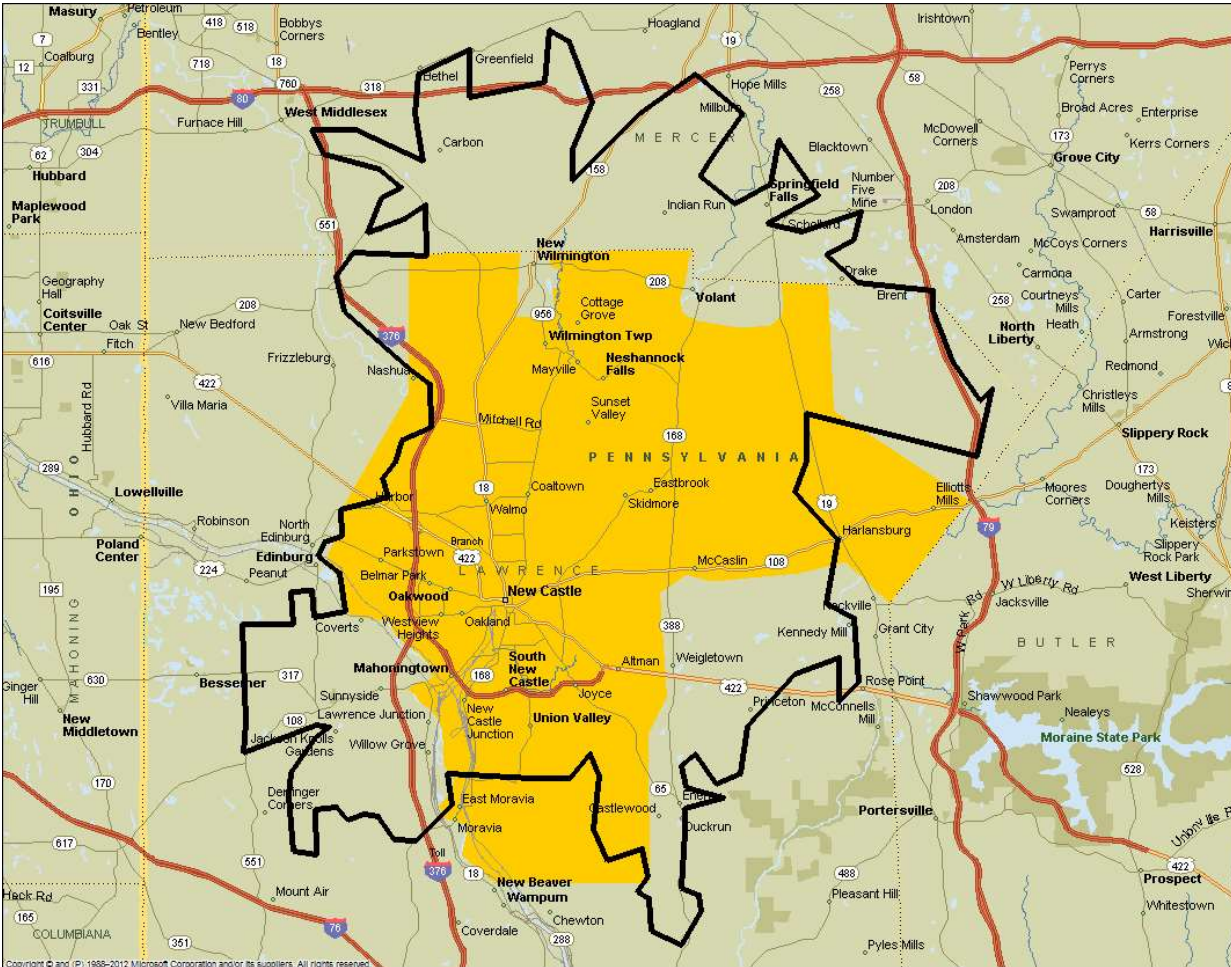

■ TV coverage

MT. LEBANON/BETHEL PARK ZONE COVERAGE

ZIP	Town
15102	Bethel Park
15228	Mount Lebanon
15241	Upper St Clair
15243*	Cedarhurst
15361*	Southview
15367*	Venetia
15378	Westland
15336	Gastonville
TV Only	
15019*	Bulger
15057*	McDonald
15060	Midway
15108*	Coraopolis
15136*	McKees Rocks
15205*	Crafton
15210*	Mt Oliver
15216*	Pittsburgh
15234*	Castle Shannon
15317*	Canonsburg
15332*	Finleyville
15340*	Hickory

■ TV coverage

*Partial Coverage

NEW CASTLE ZONE COVERAGE

ZIP	Town
16103	New Castle
16105	New Castle
16116	Edinburg
16101*	New Castle
16102*	New Castle
16142*	New Wilmington
16156*	Volant
TV Only	
16057*	Slippery Rock
16157*	Wampum