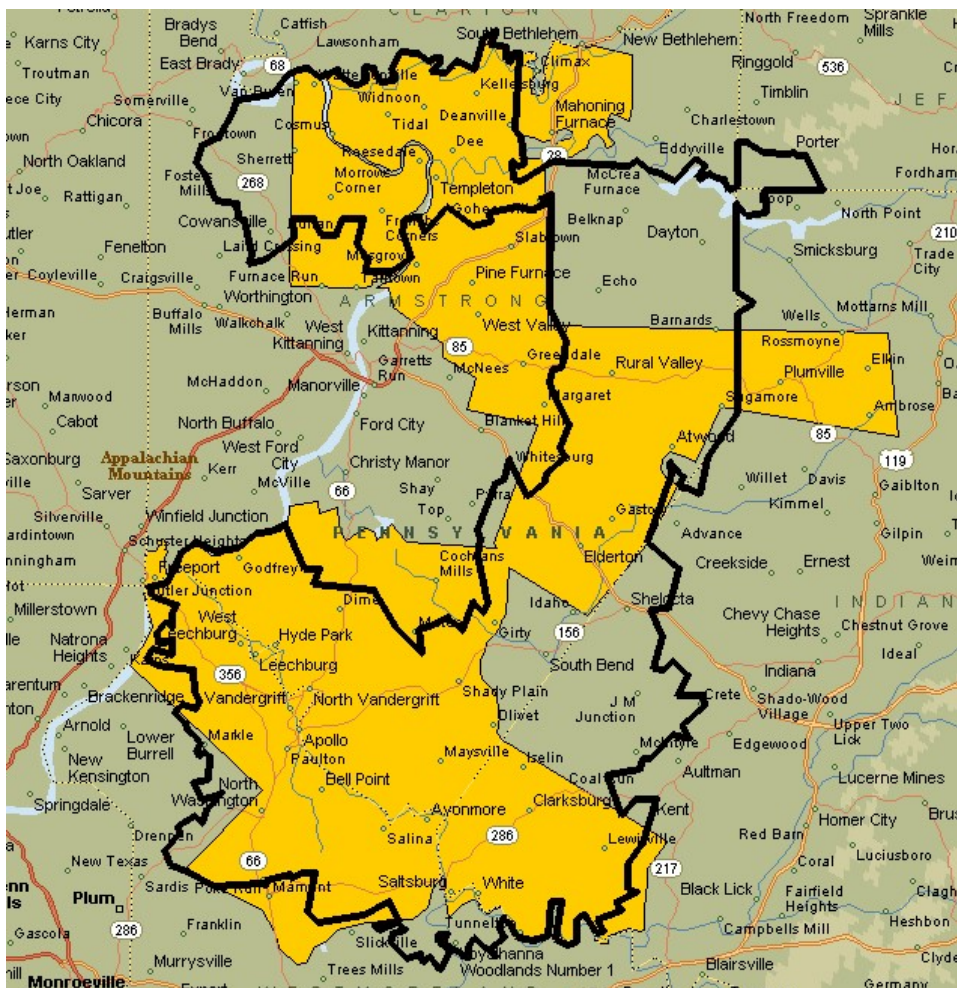

■ TV coverage

GROVE CITY ZONE COVERAGE

*Partial Coverage

ZIP	Town	ZIP	Town
16020	Boyers	16153*	Stoneboro
16021	Branchton	16156*	Volant
16035	Forestville	16372	Clintonville
16038	Harrisville	16374*	Kennerdell
16040*	Hilliards	TV Only	
16057*	Slippery Rock	16030	Eau Claire
16114	Clarkmills	Online Only	
16124*	Fredonia	16121	Farrell
16125*	Greenville	16146	Sharon
16127	Grove City	16148	Hermitage
16130*	Hadley	16150	Sharpsville
16133	Jackson Ctr	16154	Transfer
16137*	Mercer	16159	W Middlesex
16145*	Sandy Lake	16311	Carlton
16151	Sheakleyville		

 TV coverage

HOPEWELL/MOON ZONE COVERAGE

*Partial Coverage

ZIP	Town
15001*	Aliquippa
15021*	Burgettstown
15026*	Clinton
15043	Georgetown
15046	Crescent
15050*	Hookstown
15061*	Monaca
15071*	Oakdale
15081	South Heights
15108*	Coraopolis
15126	Imperial
15225	Neville Island
15275	Pittsburgh
TV Only	
15231	Pittsburgh Intl Airport
Online Only	
15019	Bulger
15053	Joffre
15060	Midway
15078	Slovan

■ TV coverage

KISKI/RURAL VALLEY ZONE COVERAGE

ZIP	Town	ZIP	Town
16210	Adrian	16246	Plumville
15613	Apollo	16249	Rural Valley
15618	Avonmore	16250	Sagamore
16211	Beyer	15680	Salina
15725*	Clarksburg	15681	Saltsburg
16218	Cowansville	15682	Schenley
16222	Dayton	16253	Seminole
16223	Distant	15774	Shelocta
15629	East Vandergrift	15686	Spring Church
15736	Elderton	16259	Templeton
15641	Hyde Park	15690	Vandergrift
15656	Leechburg	15783	West Lebanon
15673	North Apollo	16261	Widnoon
16244	Nu Mine	16263	Yatesboro
TV Only			
15068*	Arnold	16201*	Kittanning
16226*	Ford City	15670*	New Alexandria
16229*	Freeport	16242	New Bethlehem
15747	Home		