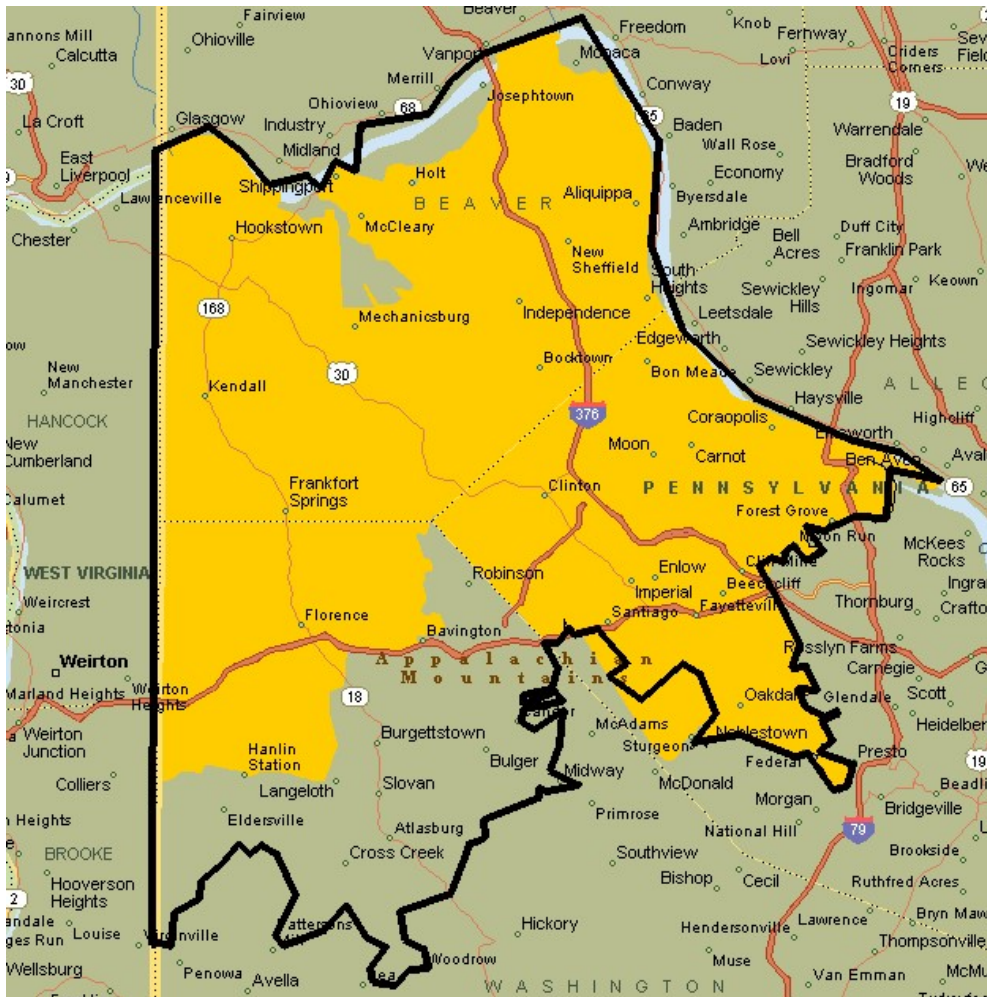

■ TV coverage

GROVE CITY ZONE COVERAGE

*Partial Coverage

ZIP	Town	ZIP	Town
16020	Boyers	16153*	Stoneboro
16021	Branchton	16156*	Volant
16035	Forestville	16372	Clintonville
16038	Harrisville	16374*	Kennerdell
16040*	Hilliards	TV Only	
16057*	Slippery Rock	16030	Eau Claire
16114	Clarkmills	Online Only	
16124*	Fredonia	16121	Farrell
16125*	Greenville	16146	Sharon
16127	Grove City	16148	Hermitage
16130*	Hadley	16150	Sharpsville
16133	Jackson Ctr	16154	Transfer
16137*	Mercer	16159	W Middlesex
16145*	Sandy Lake	16311	Carlton
16151	Sheakleyville		

 TV coverage

HOPEWELL/MOON ZONE COVERAGE

*Partial Coverage

ZIP	Town
15001*	Aliquippa
15021*	Burgettstown
15026*	Clinton
15043	Georgetown
15046	Crescent
15050*	Hookstown
15061*	Monaca
15071*	Oakdale
15081	South Heights
15108*	Coraopolis
15126	Imperial
15225	Neville Island
15275	Pittsburgh
TV Only	
15231	Pittsburgh Intl Airport
Online Only	
15019	Bulger
15053	Joffre
15060	Midway
15078	Slovan