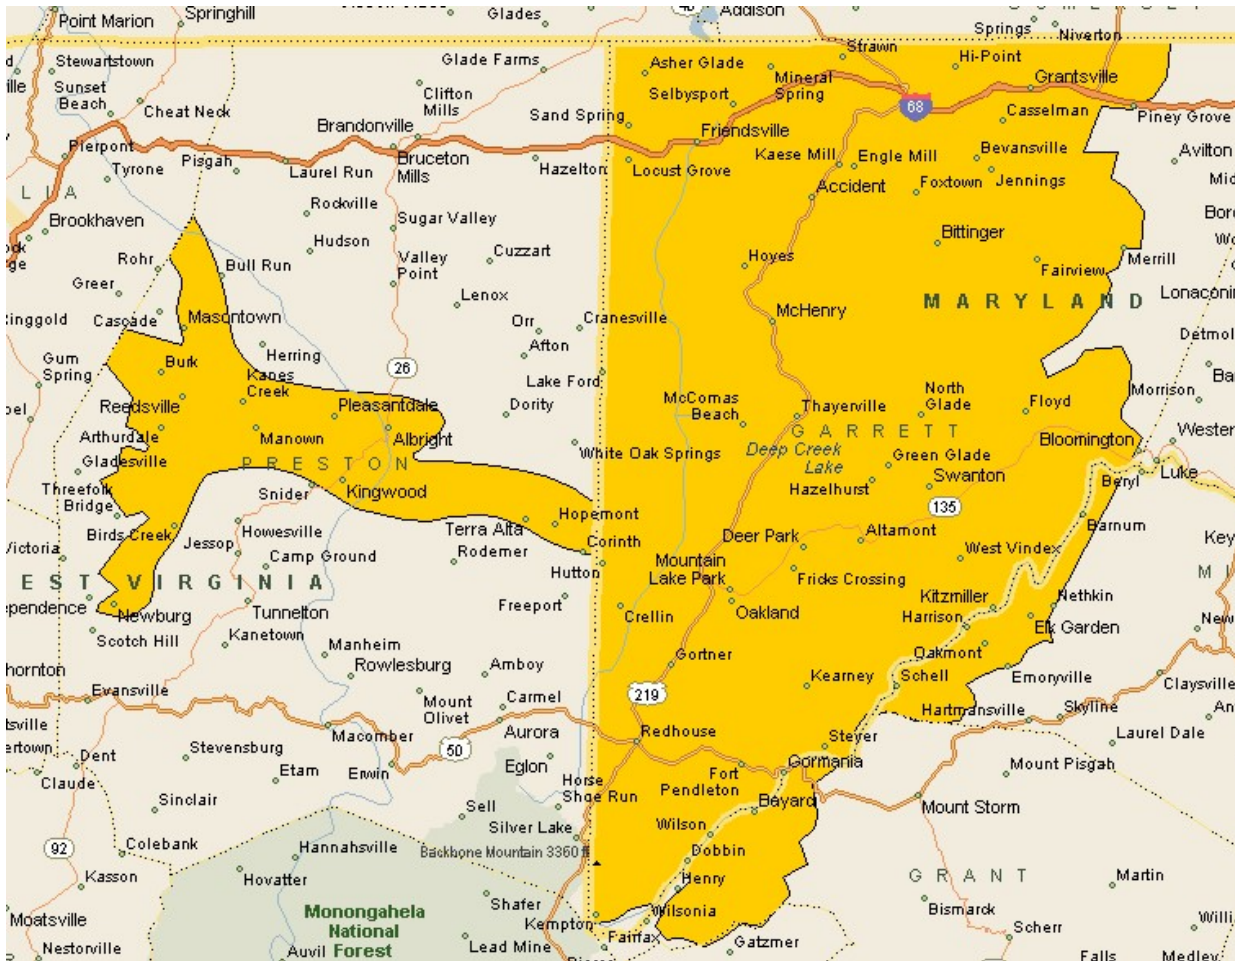

GARRETT/KINGWOOD ZONE COVERAGE

ZIP	Town
21520	Accident
21519	Albright
26520	Arthurdale
26559	Barrackville
26560	Baxter
26707	Bayard
21522	Bittinger
26524	Bretz
26717	Elk Garden
26570	Fairview
21531	Friendsville
21536	Grantsville
26374	Independence
26537	Kingwood
21538	Kitzmiller
26508	Little Falls
26542	Masontown
21541	McHenry
26410	Newburg
21550	Oakland
26547	Reedsville
21561	Swanton
26764	Terra Alta

■ TV coverage

*Partial Coverage