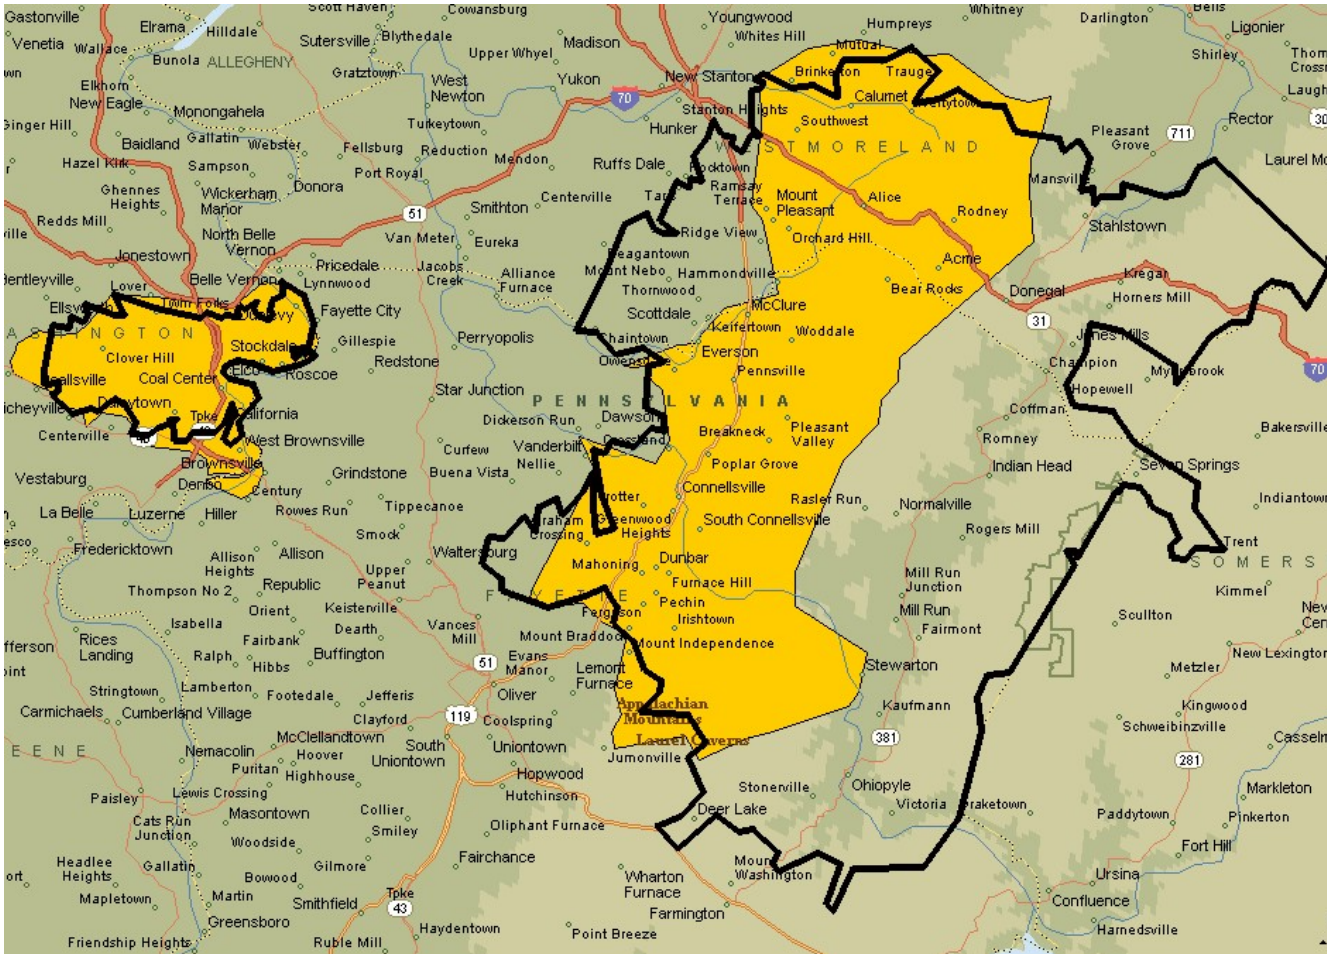

TV coverage

*Partial Coverage

CRANBERRY/BUTLER ZONE COVERAGE

ZIP	Town	ZIP	Town
15005*	Baden	16046	Mars
15007	Bakerstown	16047	Marwood
15010*	Beaver Falls	16049*	Parker
15015	Bradford Woods	16050	Petrolia
15044	Gibsonia	16051	Portersville
15066*	New Brighton	16052	Prospect
15086	Warrendale	16053	Renfrew
15090*	Wexford	16055	Sarver
16001	Butler	16056	Saxonburg
16002	Butler	16057*	Slippery Rock
16003	Butler	16059	Valencia
16022	Bruin	16061	West Sunbury
16023	Cabot	16063	Zelenople
16024	Callery	16066	Cranberry
16025	Chicora	16101*	New Castle
16027	Connoquenessing	16103	New Castle
16028	East Brady	16107	New Castle
16029	East Butler	16117	Elwood City
16033	Evans City	16123	Fombell
16034	Fenelton	16136	Koppel
16037	Harmony	16141	New Galilee
16039	Herman	16157	Wampum
16041	Karns City	16160	West Pittsburg
16045	Lyndora		

■ TV coverage

*Partial Coverage

FAY WEST/CALIFORNIA ZONE COVERAGE

ZIP	Town	ZIP	Town
15610	Acme	15631	Everson
15412	Allenport	15455	Leisenring
15612	Alverton	15664	Mammoth
15419	California	15666	Mt Pleasant
15621	Calumet	15466	Newell
15622	Champion	15469	Normalville
15423	Coal Center	15674	Norvelt
15425	Connellsville	15477	Roscoe
15427	Daisytown	15683	Scottdale
15429	Denbo	15685	Southwest
15430	Dickerson Run	15483	Stockdale
15628	Donegal	15688	Tarrs
15431	Dunbar	15689	United
15432	Dunlevy	15490	White
15434	Elco		
TV Only		Online Only	
15616*	Armbrust	15446	Indian Head
15417*	Brownsville	15462	Melcroft
15428*	Dawson	15464	Mill Run
15438*	Fayette City	15470	Ohiopyle
15639*	Hunker	15646	Jones Mills
15679*	Ruffsedale	15687	Stahlstown
15479*	Smithton		
15486*	Vanderbilt		