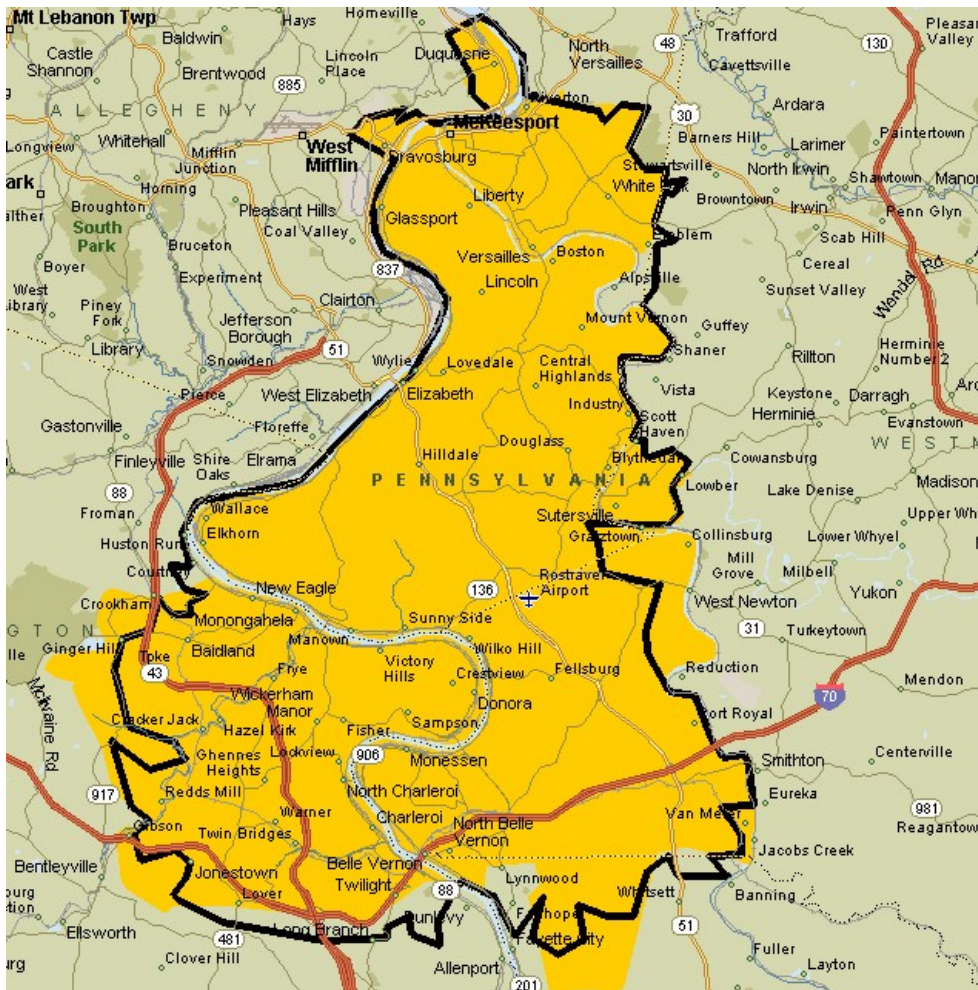

MON VALLEY/MCKEESPORT ZONE COVERAGE

*Partial Coverage

ZIP	Town
15012*	Belle Vernon
15018	Buena Vista
15020	Bunola
15022	Charleroi
15033	Donora
15034	Dravosburg
15110	Duquesne
15037	Elizabeth
15045	Glassport
15047	Greenock
15132	McKeesport
15135	McKeesport
15062	Monessen
15063	Monongahela
15067	New Eagle
15133	Port Vue
15072	Pricedale
15083	Sutersville
15366	Van Voorhis
15087	Webster
15131*	White Oak
TV Only	
15438*	Fayette City
15089*	West Newton
15148	Wilmerding

■ TV coverage