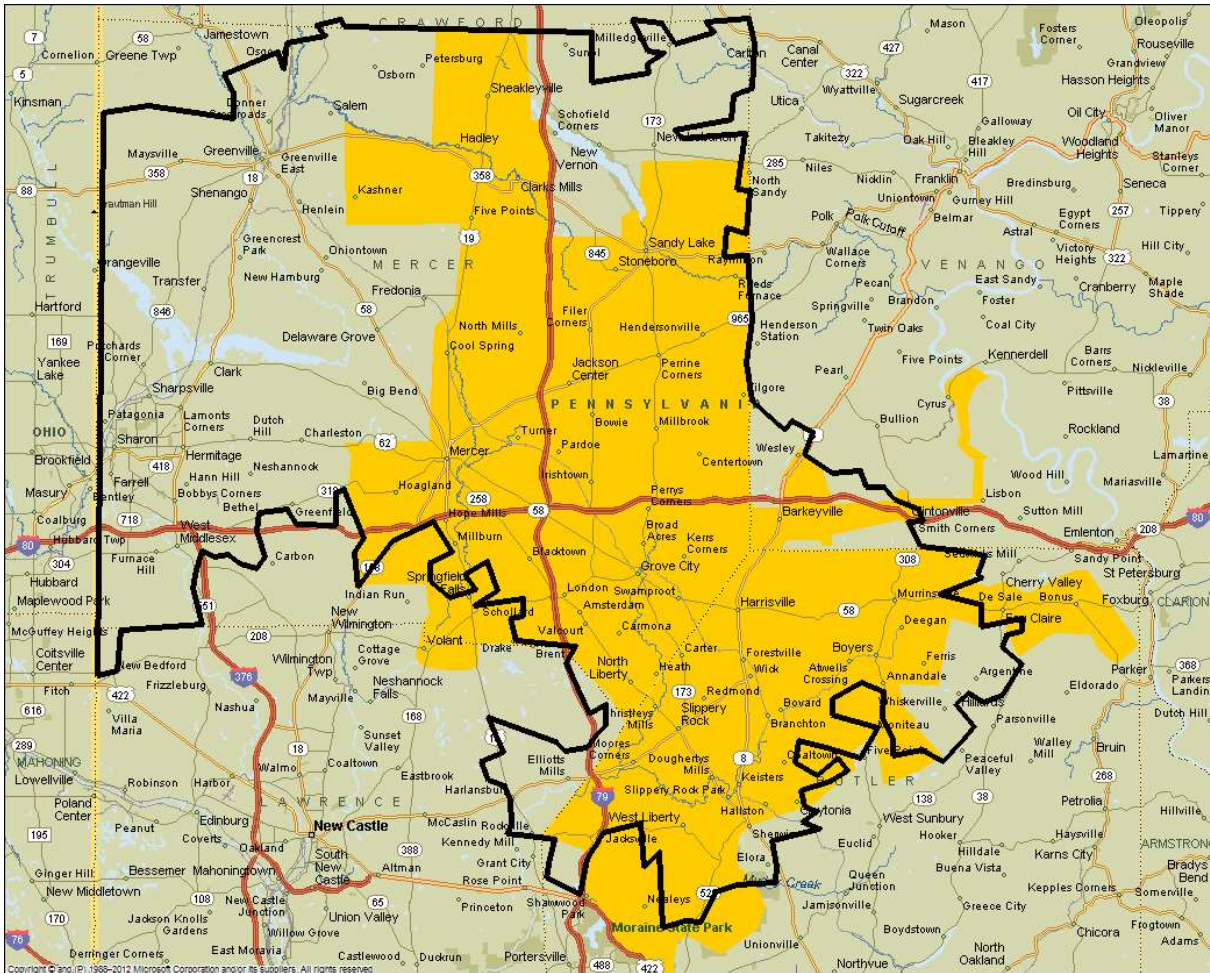

■ TV coverage

*Partial Coverage

GREENSBURG ZONE COVERAGE

■ TV coverage

ZIP	Town	ZIP	Town
15611	Adamsburg	15644	Jeannette
15616*	Armbrust	15647	Larimer
15617	Arona	15660	Lowber
15619	Bovard	15662	Luxor
15623	Claridge	15663	Madison
15028	Coulters	15665	Manor
15624	Crabtree	15672	New Stanton
15625	Darragh	15675	Penn
15633	Forbes Road	15676	Pleasant Unity
15634	Grapeville	15678	Rillton
15601	Greensburg	15085*	Trafford
15635	Hannastown	15691	Wendel
15636	Harrison City	15089*	West Newton
15637	Herminie	15692	Westmoreland City
15638	Hostetter	15131*	White Oak
15639*	Hunker	15693	Whitney
15640	Hutchinson	15695	Wyano
15642	Irwin	15697	Youngwood
	TV Only	15698	Yukon
15632*	Export		Online Only
15650*	Latrobe	15615	Adara
15670*	New Alexandria		
15679*	Ruffsdale		

*Partial Coverage

GREENTREE/BRIDGEVILLE ZONE COVERAGE

*Partial Coverage

ZIP	Town
15057*	McDonald
15106*	Carnegie
15136*	McKees Rocks
15142*	Presto
15220*	Wabash
15205*	Crafton
TV Only	
15017*	Bridgeville
15071*	Oakdale
15082*	Sturgeon
15108*	Coraopolis
15216*	Pittsburgh
15243*	Cedarhurst
15276*	Pittsburgh

■ TV coverage

GROVE CITY ZONE COVERAGE

*Partial Coverage

ZIP	Town	ZIP	Town
16020	Boyers	16153*	Stoneboro
16021	Branchton	16156*	Volant
16035	Forestville	16372	Clintonville
16038	Harrisville	16374*	Kennerdell
16040*	Hilliards	TV Only	
16057*	Slippery Rock	16030	Eau Claire
16114	Clarkmills	Online Only	
16124*	Fredonia	16121	Farrell
16125*	Greenville	16146	Sharon
16127	Grove City	16148	Hermitage
16130*	Hadley	16150	Sharpsville
16133	Jackson Ctr	16154	Transfer
16137*	Mercer	16159	W Middlesex
16145*	Sandy Lake	16311	Carlton
16151	Sheakleyville		