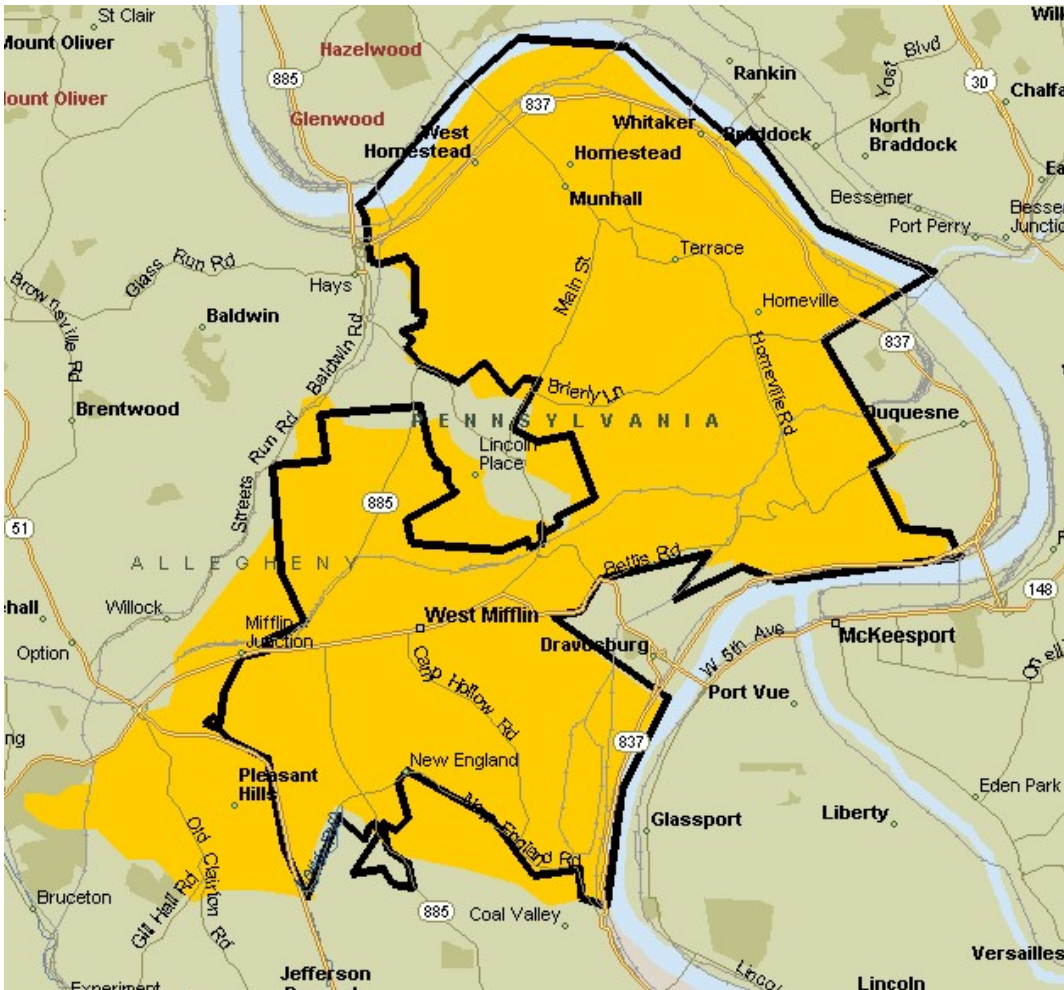

PLEASANT HILLS/WEST MIFFLIN ZONE COVERAGE

*Partial Coverage

ZIP	Town
15120	Homestead
15122	West Mifflin
TV Only	
15236*	Caste Village
Online Only	
15038	Elrama

■ TV coverage