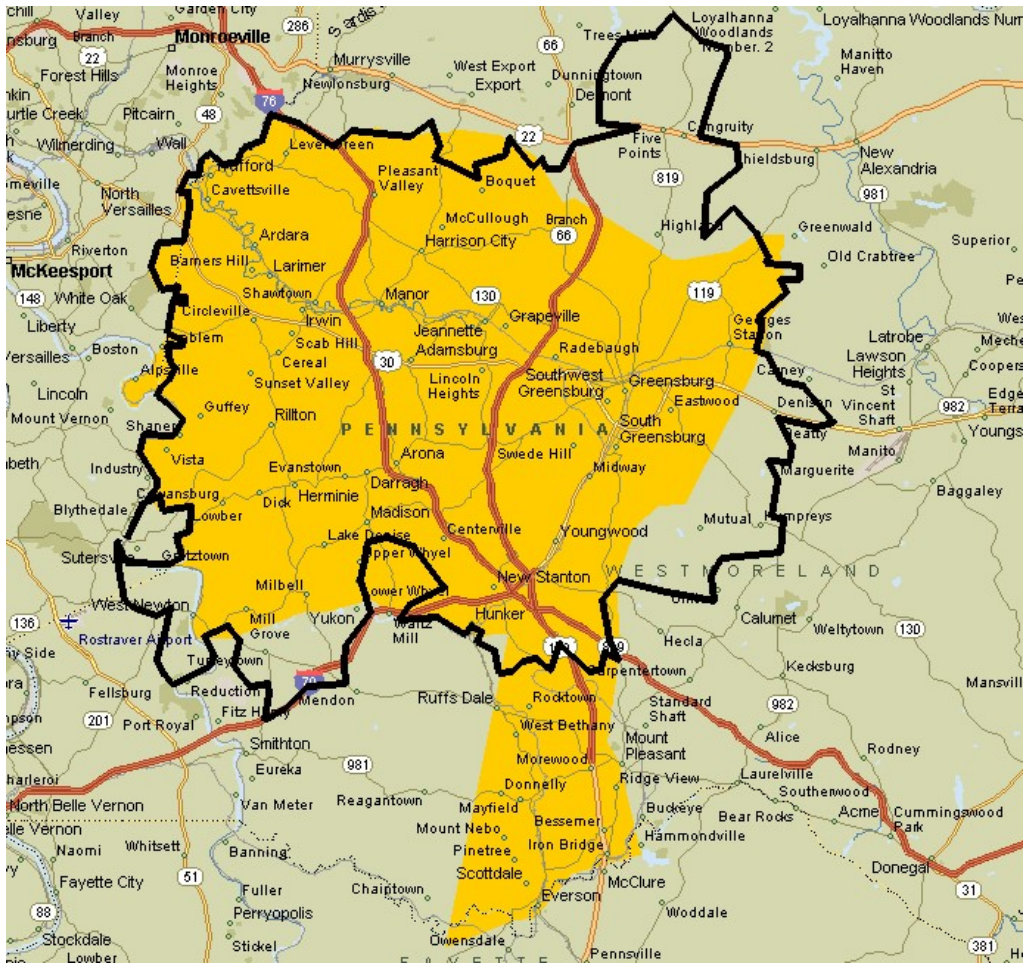

■ TV coverage

*Partial Coverage

FAY WEST/CALIFORNIA ZONE COVERAGE

ZIP	Town	ZIP	Town
15610	Acme	15631	Everson
15412	Allenport	15455	Leisenring
15612	Alverton	15664	Mammoth
15419	California	15666	Mt Pleasant
15621	Calumet	15466	Newell
15622	Champion	15469	Normalville
15423	Coal Center	15674	Norvelt
15425	Connellsville	15477	Roscoe
15427	Daisytown	15683	Scottdale
15429	Denbo	15685	Southwest
15430	Dickerson Run	15483	Stockdale
15628	Donegal	15688	Tarrs
15431	Dunbar	15689	United
15432	Dunlevy	15490	White
15434	Elco		
TV Only		Online Only	
15616*	Armbrust	15446	Indian Head
15417*	Brownsville	15462	Melcroft
15428*	Dawson	15464	Mill Run
15438*	Fayette City	15470	Ohiopyle
15639*	Hunker	15646	Jones Mills
15679*	Ruffsedale	15687	Stahlstown
15479*	Smithton		
15486*	Vanderbilt		

■ TV coverage

*Partial Coverage

GARRETT/KINGWOOD ZONE COVERAGE

ZIP	Town
21520	Accident
21519	Albright
26520	Arthurdale
26559	Barrackville
26560	Baxter
26707	Bayard
21522	Bittinger
26524	Bretz
26717	Elk Garden
26570	Fairview
21531	Friendsville
21536	Grantsville
26374	Independence
26537	Kingwood
21538	Kitzmiller
26508	Little Falls
26542	Masontown
21541	McHenry
26410	Newburg
21550	Oakland
26547	Reedsville
21561	Swanton
26764	Terra Alta

■ TV coverage

*Partial Coverage

GREENSBURG ZONE COVERAGE

■ TV coverage

ZIP	Town	ZIP	Town
15611	Adamsburg	15644	Jeannette
15616*	Armbrust	15647	Larimer
15617	Arona	15660	Lowber
15619	Bovard	15662	Luxor
15623	Claridge	15663	Madison
15028	Coulters	15665	Manor
15624	Crabtree	15672	New Stanton
15625	Darragh	15675	Penn
15633	Forbes Road	15676	Pleasant Unity
15634	Grapeville	15678	Rillton
15601	Greensburg	15085*	Trafford
15635	Hannastown	15691	Wendel
15636	Harrison City	15089*	West Newton
15637	Herminie	15692	Westmoreland City
15638	Hostetter	15131*	White Oak
15639*	Hunker	15693	Whitney
15640	Hutchinson	15695	Wyano
15642	Irwin	15697	Youngwood
	TV Only	15698	Yukon
15632*	Export		Online Only
15650*	Latrobe	15615	Adara
15670*	New Alexandria		
15679*	Ruffsdale		