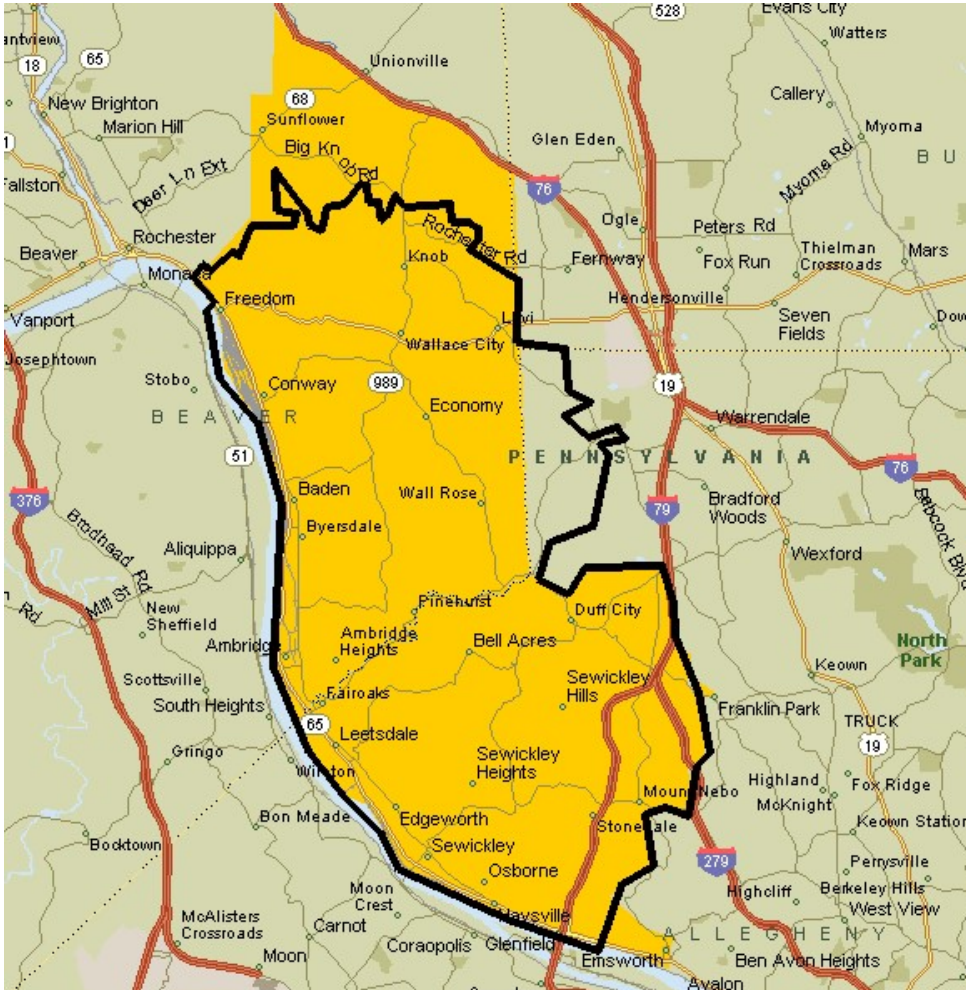

*Partial Coverage

PLEASANT HILLS/WEST MIFFLIN ZONE COVERAGE

*Partial Coverage

ZIP	Town
15120	Homestead
15122	West Mifflin
TV Only	
15236*	Caste Village
Online Only	
15038	Elrama

■ TV coverage

SEWICKLEY ZONE COVERAGE

ZIP	Town
15003	Ambridge
15005*	Baden
15027	Conway
15042	New Sewickley Twp.
15056	Leetsdale
15143*	Sewickley
TV Only	
15074*	Rochester

■ TV coverage

*Partial Coverage

SOUTH HILLS ZONE COVERAGE

*Partial Coverage