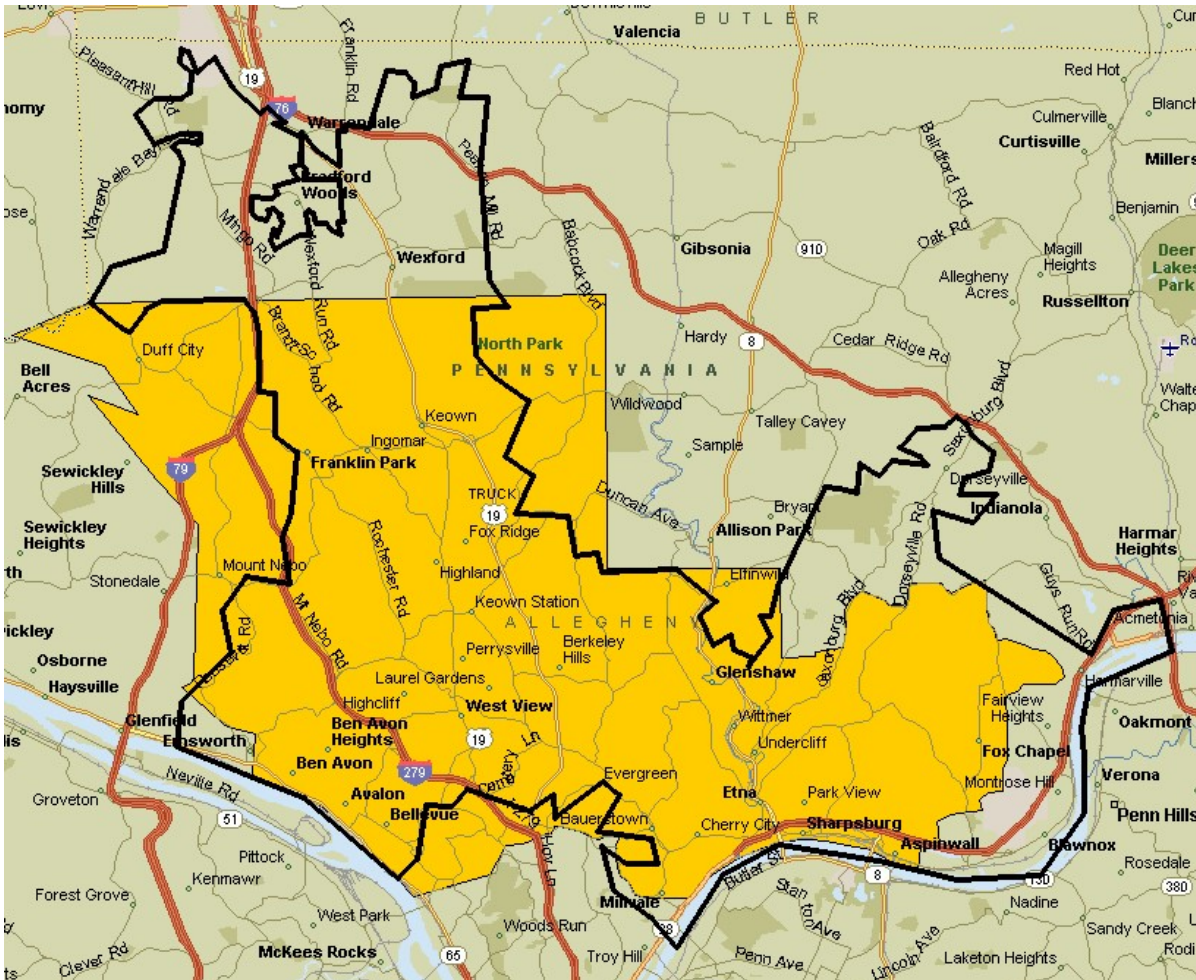

■ TV coverage

*Partial Coverage

NEW CASTLE ZONE COVERAGE

ZIP	Town
16103	New Castle
16105	New Castle
16116	Edinburg
16101*	New Castle
16102*	New Castle
16142*	New Wilmington
16156*	Volant
TV Only	
16057*	Slippery Rock
16157*	Wampum

TV coverage

*Partial Coverage

NORTH HILLS/FOX CHAPEL ZONE COVERAGE

ZIP	Town
15215	Aspinwall
15202	Avalon
15238*	Blawnox
15116*	Glenshaw
15127	Ingomar
15223	Kilbuck
15237	McKnight
15209	Millvale
15229	West View
15090*	Wexford
TV Only	
15044*	Gibsonia
15091*	Wildwood
15101*	Hampton Township
15143*	Sewickley
15212*	Allegheny
15214*	Observatory
Online Only	
15015	Bradford Woods