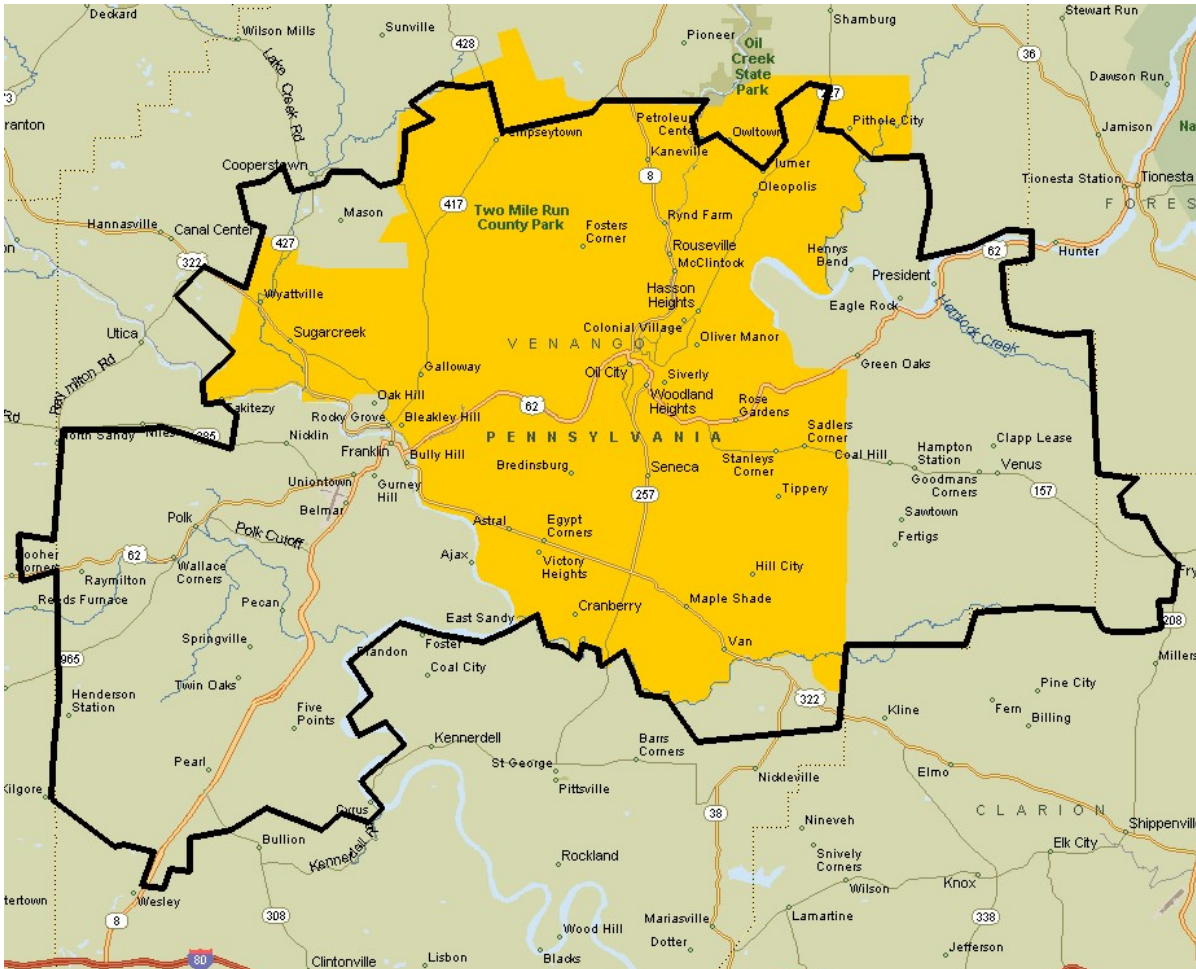

OIL CITY ZONE COVERAGE

*Partial Coverage

ZIP	Town
16301*	Oil City
16319*	Cranberry
16323*	Franklin
16344	Rouseville
16346	Seneca
Online Only	
16342	Polk
16364	Venus

TV coverage