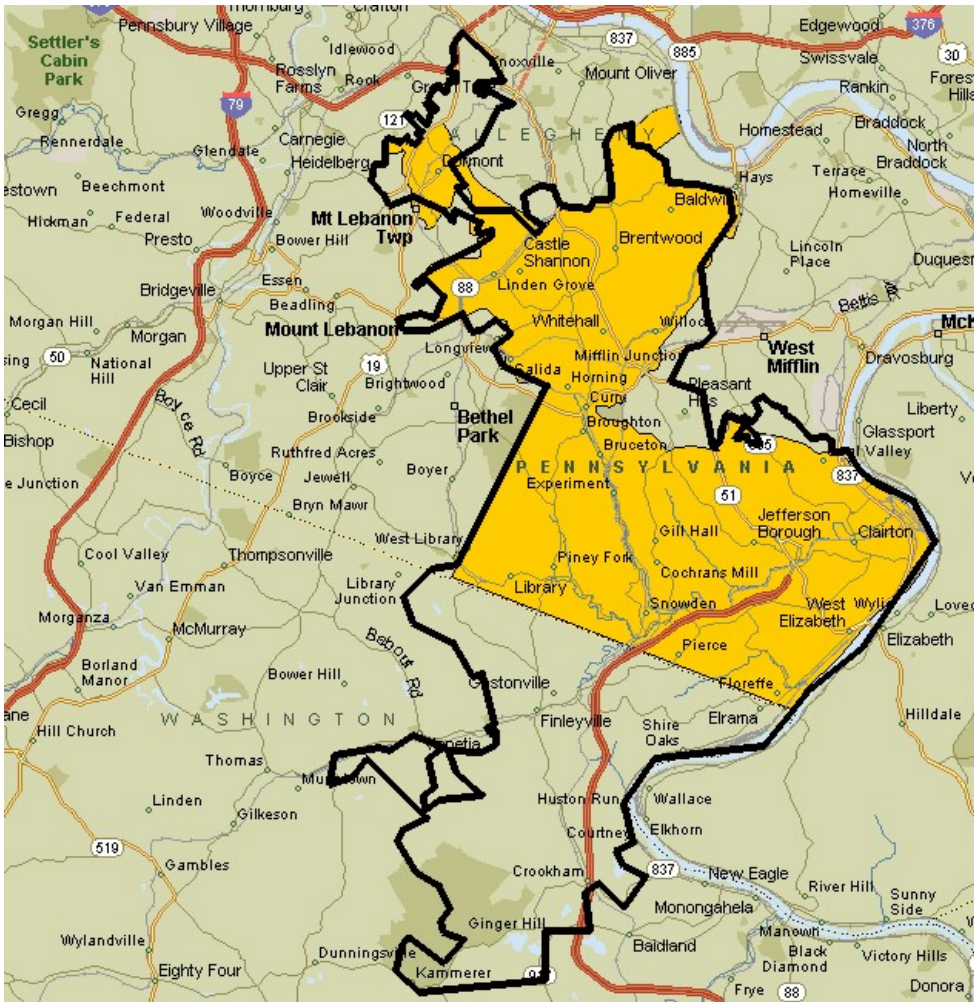

PITTSBURGH ZONE COVERAGE

■ TV coverage

ZIP	Town
15201	Arsenal
15203	Carson
15204	Corliss
15206	East Liberty
15207	Hazelwood
15208	Homewood
15210	Mt Oliver
15211	Mt Washington
15212	Allegheny
15213	Oakland
15214*	Observatory
15217	Squirrel Hill
15219	Pittsburgh
15222	Pittsburgh
15224	Bloomfield
15226	Brookline
15232	Shadyside
15233	Kilbuck
15240	Pittsburgh
15260	Pittsburgh
15290	Pittsburgh
TV Only	
15120	Homestead
15205*	Crafton
15216*	Pittsburgh
15218*	Swissvale
15220*	Wabash
15221*	Wilkinsburg
15234*	Castle Shannon

*Partial Coverage

PLEASANT HILLS/WEST MIFFLIN ZONE COVERAGE

*Partial Coverage

ZIP	Town
15120	Homestead
15122	West Mifflin
TV Only	
15236*	Caste Village
Online Only	
15038	Elrama

■ TV coverage

SEWICKLEY ZONE COVERAGE

ZIP	Town
15003	Ambridge
15005*	Baden
15027	Conway
15042	New Sewickley Twp.
15056	Leetsdale
15143*	Sewickley
TV Only	
15074*	Rochester

■ TV coverage

*Partial Coverage

SOUTH HILLS ZONE COVERAGE

*Partial Coverage