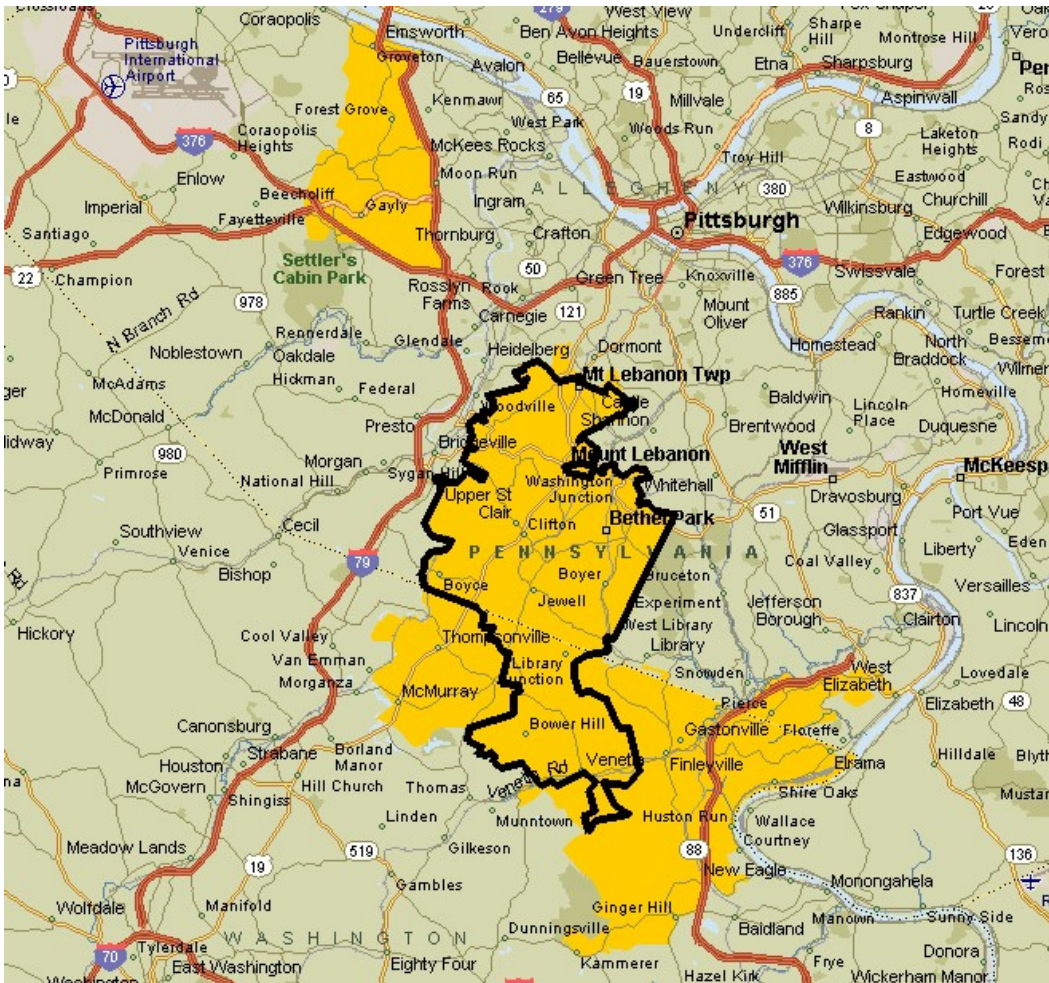

MT. LEBANON/BETHEL PARK ZONE COVERAGE

ZIP	Town
15102	Bethel Park
15228	Mount Lebanon
15241	Upper St Clair
15243*	Cedarhurst
15361*	Southview
15367*	Venetia
15378	Westland
15336	Gastonville
TV Only	
15019*	Bulger
15057*	McDonald
15060	Midway
15108*	Coraopolis
15136*	McKees Rocks
15205*	Crafton
15210*	Mt Oliver
15216*	Pittsburgh
15234*	Castle Shannon
15317*	Canonsburg
15332*	Finleyville
15340*	Hickory

■ TV coverage

*Partial Coverage