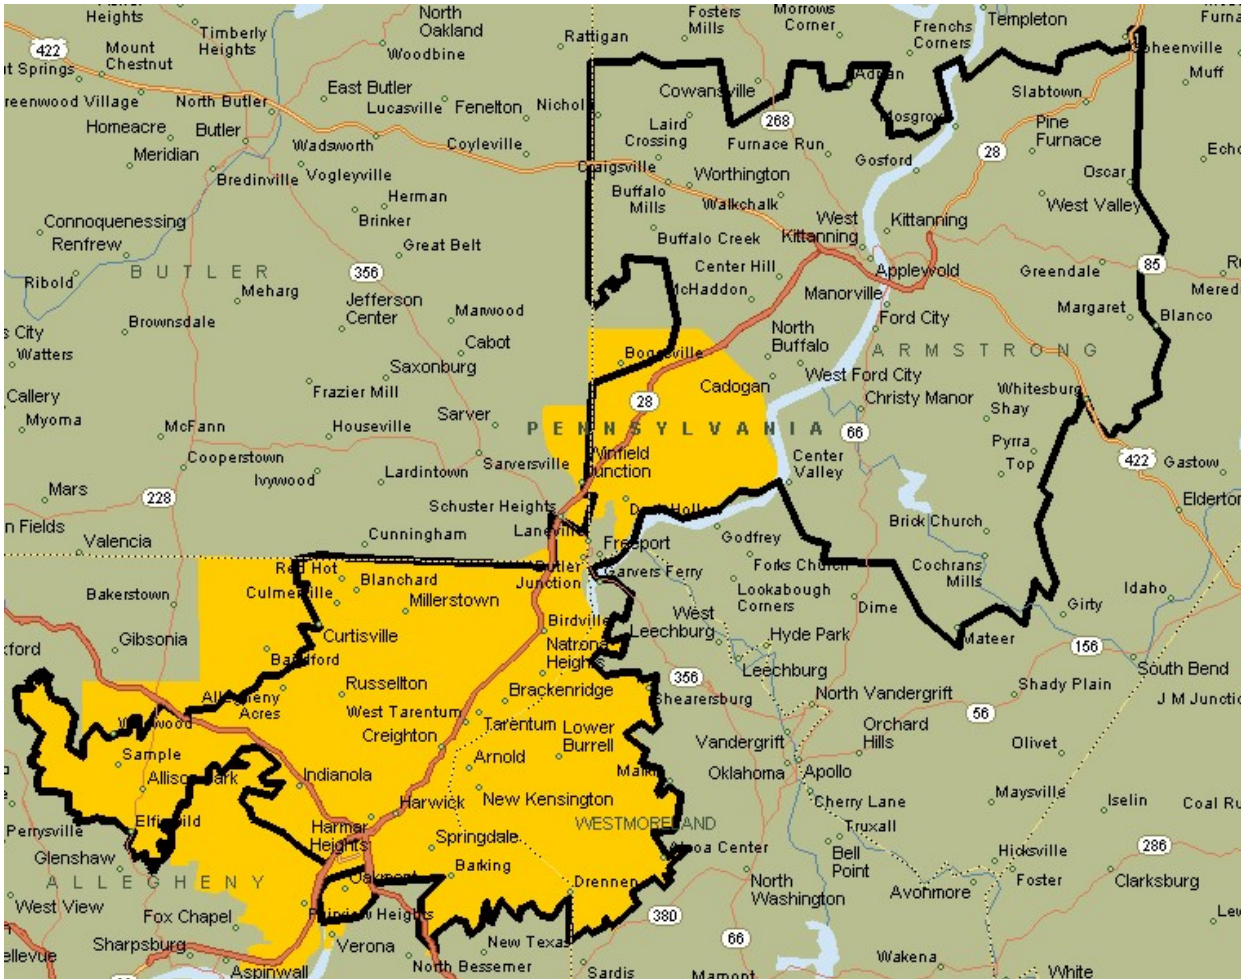

PITTSBURGH, PA

Zones

ALLEGHENY COUNTY

- AK Valley
- Beaver County
- Blairsville/Indiana
- Canonsburg/South Fayette
- Clarion
- Cranberry/Butler
- Fay West/California
- Garrett/Kingwood
- Greensburg
- Greentree/Bridgeville
- Grove City
- Hopewell/Moon
- Kiski/Rural Valley
- Mon Valley/McKeesport
- Monroeville/Penn Hills
- Morgantown
- Mt. Lebanon/Bethel Park
- New Castle
- North Hills/Fox Chapel
- Oil City
- Pittsburgh
- Pleasant Hills/West Mifflin
- Sewickley
- South Hills
- Uniontown
- Washington

Thank You for Choosing National Media Spots, Inc.

We Appreciate Your Business!

888-579-8088

www.nationalmediaspots.com

media@nationalmediaspots.com

AK VALLEY ZONE COVERAGE

ZIP	Town
15006	Bairdford
15014	Brackenridge
15024	Harmar
15030	Creighton
15032	West Deer
15049	Harwick
15051	Industry
15065	Natrona Heights
15068*	Arnold
15075	Rural Ridge
15076	Russelton
15084	Frazer township
15091	Wildwood
15101*	Hampton Township
15139	Oakmont
15144	Springdale Township
16056*	Saxonburg
16229*	Freeport
TV Only	
15044*	Gibsonia
15116*	Glenshaw
15147*	Verona
15238*	Blawnox
Online Only	
16201	Kittanning
16212	Cadogan
16226	Ford City
16228	Ford Cliff
16238	Manorville
16262	Worthington

TV coverage

*Partial Coverage

BEAVER COUNTY ZONE COVERAGE

*Partial Coverage

ZIP	Town
15009	Beaver
15010*	Beaver Falls
15052	Industry
15059	Midland
15066*	New Brighton
15074*	Rochester
15077*	Shippingport
16115	Darlington
16120*	Enon Valley
16141	New Galilee
TV Only	
15061*	Monaca