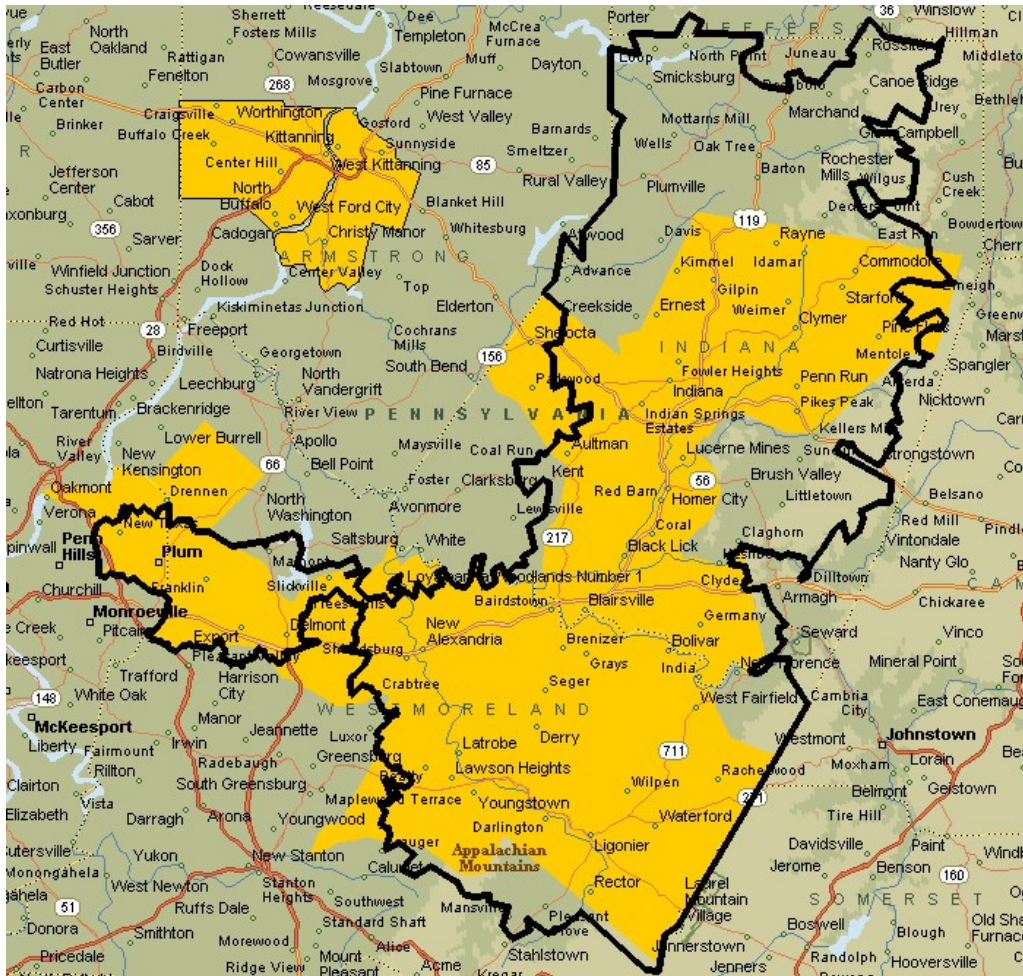

PITTSBURGH, PA

Zones

ALLEGHENY COUNTY

- AK Valley
- Beaver County
- Blairsville/Indiana
- Canonsburg/South Fayette
- Clarion
- Cranberry/Butler
- Fay West/California
- Garrett/Kingwood
- Greensburg
- Greentree/Bridgeville
- Grove City
- Hopewell/Moon
- Kiski/Rural Valley
- Mon Valley/McKeesport
- Monroeville/Penn Hills
- Morgantown
- Mt. Lebanon/Bethel Park
- New Castle
- North Hills/Fox Chapel
- Oil City
- Pittsburgh
- Pleasant Hills/West Mifflin
- Sewickley
- South Hills
- Uniontown
- Washington

TV coverage

*Partial Coverage

BEAVER COUNTY ZONE COVERAGE

*Partial Coverage

ZIP	Town
15009	Beaver
15010*	Beaver Falls
15052	Industry
15059	Midland
15066*	New Brighton
15074*	Rochester
15077*	Shippingport
16115	Darlington
16120*	Enon Valley
16141	New Galilee
TV Only	
15061*	Monaca

TV coverage

BLAIRSVILLE/INDIANA ZONE COVERAGE

*Partial Coverage

ZIP	Town	ZIP	Town
15239	Plum	15716	Black Lick
15620	Bradenville	15717	Blairsville
15626	Delmont	15724	Cherry Tree
15627	Derry Township	15727	Clune
15632*	Export	15728	Clymer
15650*	Latrobe	15731	Coral
15655	Laughlintown	15732	Creekside
15658	Latrobe	15739	Ernest
15661	Loyalhanna	15748	Homer City
15668	Murrysville	15750	Josephine
15670*	New Alexandria	15752	Kent
15671	New Derry	15754	Lucernemines
15677	Rector	15756	McIntyre
15684	Slickville	15923	Bolivar
15696	Youngstown	15944	New Florence
15701	Indiana	15949	Robinson
15713	Aultman	15954	Seward
TV Only			
15068*	Arnold	16226*	Ford City
15147*	Verona	16228	Ford Cliff
15725*	Clarksburg	16229*	Freeport
15957	Strongstown	16236	McGrann
16201*	Kittanning	16238	Manorville
16212	Cadogan	16262*	Worthington
Online Only			
15720	Brush Valley	15765	Penn Run
15747	Home	15771	Rochester Mills
15758	Marchand	15772	Rossiter
15757	Marion Center	15777	Starford
15763	Northpoint	16256	Smicksburg