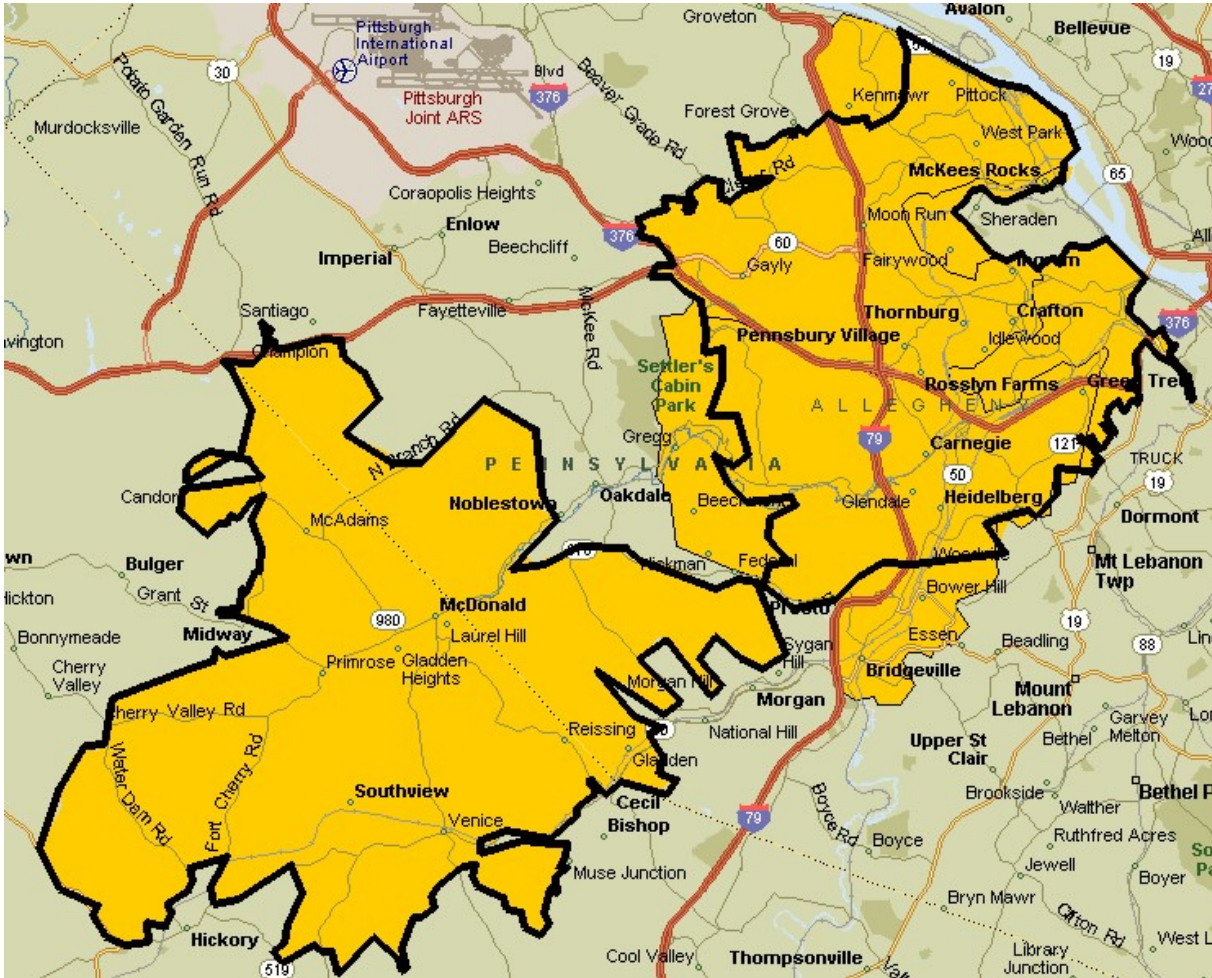

■ TV coverage

*Partial Coverage

GREENSBURG ZONE COVERAGE

■ TV coverage

ZIP	Town	ZIP	Town
15611	Adamsburg	15644	Jeannette
15616*	Armbrust	15647	Larimer
15617	Arona	15660	Lowber
15619	Bovard	15662	Luxor
15623	Claridge	15663	Madison
15028	Coulters	15665	Manor
15624	Crabtree	15672	New Stanton
15625	Darragh	15675	Penn
15633	Forbes Road	15676	Pleasant Unity
15634	Grapeville	15678	Rillton
15601	Greensburg	15085*	Trafford
15635	Hannastown	15691	Wendel
15636	Harrison City	15089*	West Newton
15637	Herminie	15692	Westmoreland City
15638	Hostetter	15131*	White Oak
15639*	Hunker	15693	Whitney
15640	Hutchinson	15695	Wyano
15642	Irwin	15697	Youngwood
	TV Only	15698	Yukon
15632*	Export		Online Only
15650*	Latrobe	15615	Adara
15670*	New Alexandria		
15679*	Ruffsdale		

*Partial Coverage

GREENTREE/BRIDGEVILLE ZONE COVERAGE

*Partial Coverage

ZIP	Town
15057*	McDonald
15106*	Carnegie
15136*	McKees Rocks
15142*	Presto
15220*	Wabash
15205*	Crafton
TV Only	
15017*	Bridgeville
15071*	Oakdale
15082*	Sturgeon
15108*	Coraopolis
15216*	Pittsburgh
15243*	Cedarhurst
15276*	Pittsburgh