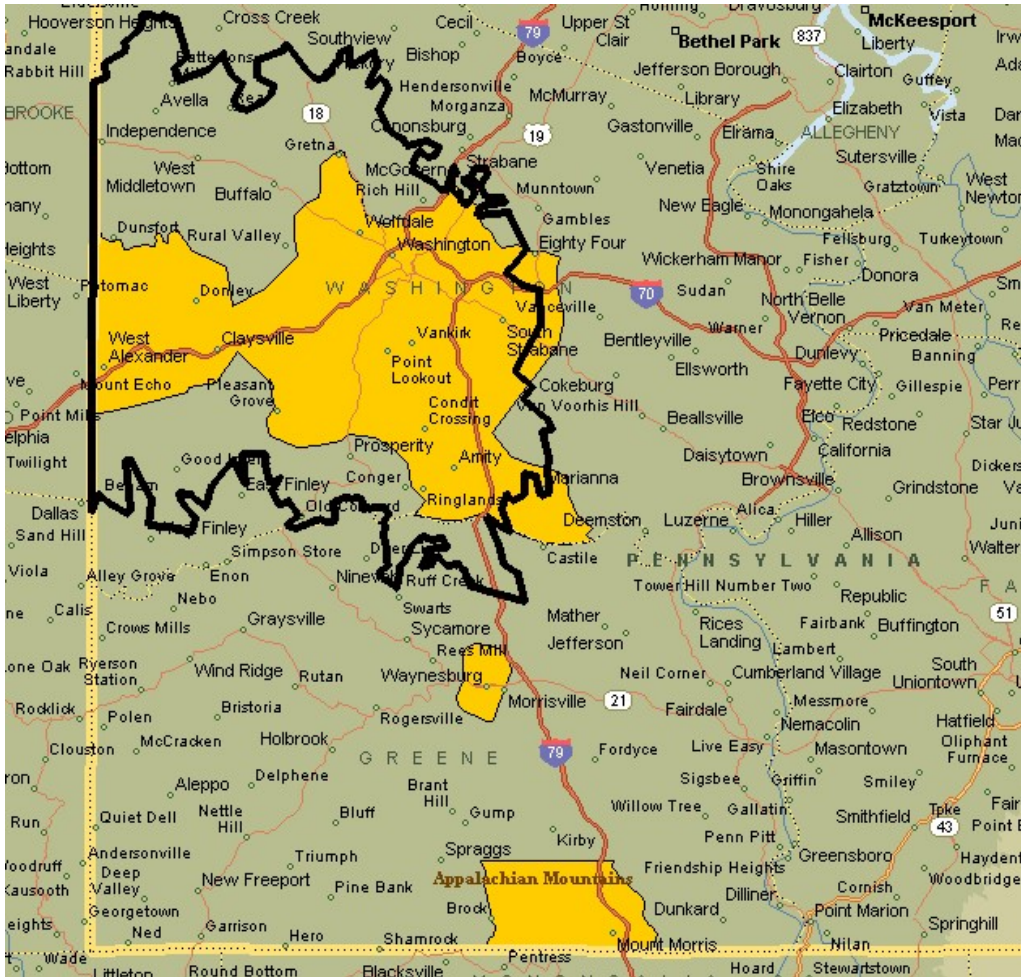

■ TV coverage

UNIONTOWN ZONE COVERAGE

TV coverage

*Partial Coverage

ZIP	Town	ZIP	Town
15410	Adah	15451	Lake Lynn
15413	Allison	15454	Leckrone
15313	Beallsville	15456	Lemont Furnace
15314*	Bentleyville	15345	Marianna
15315	Bobtown	15460	Martin
15415	Brier Hill	15461	Masontown
15416	Brownfield	15346	Mather
15417*	Brownsville	15458	McClellandtown
15420	Cardale	15463	Merrittstown
15320	Carmichaels	15348	Millsboro
15422	Chestnut Ridge	15465	Mount Braddock
15322	Clarksville	15351	Nemacolin
15324	Cokeburg	15467	New Geneva
15325	Crucible	15468	New Salem
15428*	Dawson	15472	Oliver
15327	Dilliner	15473	Perryopolis
15433	East Millsboro	15474	Point Marion
15331	Ellsworth	15475	Republic
15435	Fairbank	15357	Rices Landing
15436	Fairchance	15358	Richeyville
15438*	Fayette City	15476	Ronco
15333	Fredericktown	15360	Scenery Hill
15439	Gans	15478	Smithfield
15334	Garards Fort	15479*	Smithton
15338	Greensboro	15480	Smock
15442	Grindstone	15482	Star Junction
15443	Hibbs	15484	Uledi
15444	Hiller	15401	Uniontown
15445	Hopwood	15486*	Vanderbilt
15447	Isabella	15368	Vestaburg
15448	Jacobs Creek	15488	Waltersburg
15344	Jefferson	15489	West Leisenring
15449	Keisterville	15492	Wickhaven
15450	La Belle		
TV Only			
15311*	Amity	15012*	Belle Vernon
Online Only			
15437	Farmington	15440	Gibbon Glade
15459	Markleysburg		

WASHINGTON ZONE COVERAGE

ZIP	Town
15311*	Amity
15329	Prosperity
15301	Washington
TV Only	
15341	Holbrook
15349	Mount Morris
15359	Rogersville
15364	Sycamore
15370	Waynesburg
Online Only	
15312	Avella
15323	Claysville
15376	W Alexander