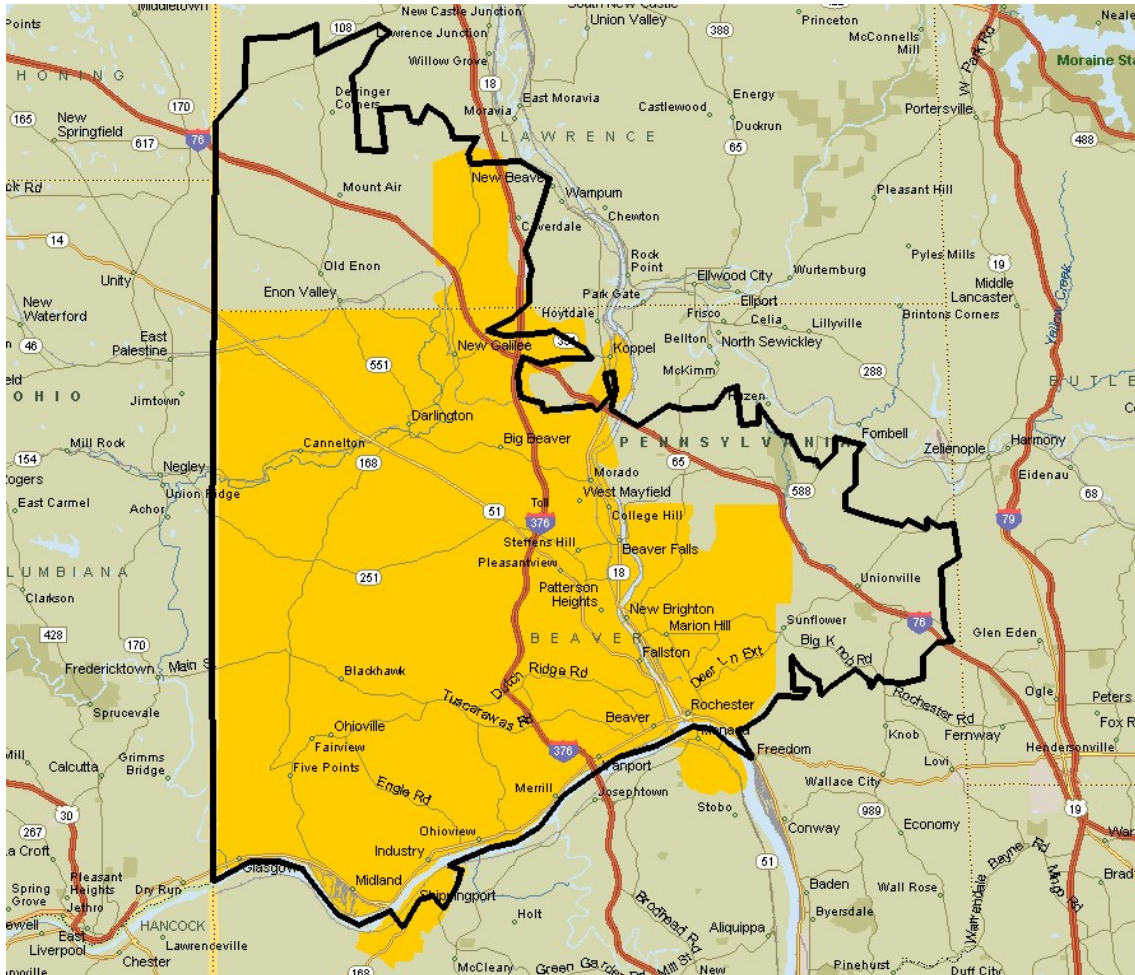

PITTSBURGH, PA

Zones

ALLEGHENY COUNTY

- AK Valley
- Beaver County
- Blairsville/Indiana
- Canonsburg/South Fayette
- Clarion
- Cranberry/Butler
- Fay West/California
- Garrett/Kingwood
- Greensburg
- Greentree/Bridgeville
- Grove City
- Hopewell/Moon
- Kiski/Rural Valley
- Mon Valley/McKeesport
- Monroeville/Penn Hills
- Morgantown
- Mt. Lebanon/Bethel Park
- New Castle
- North Hills/Fox Chapel
- Oil City
- Pittsburgh
- Pleasant Hills/West Mifflin
- Sewickley
- South Hills
- Uniontown
- Washington

Thank You for Choosing National Media Spots, Inc.

We Appreciate Your Business!

888-579-8088

www.nationalmediaspots.com

media@nationalmediaspots.com

AK VALLEY ZONE COVERAGE

ZIP	Town
15006	Bairdford
15014	Brackenridge
15024	Harmar
15030	Creighton
15032	West Deer
15049	Harwick
15051	Industry
15065	Natrona Heights
15068*	Arnold
15075	Rural Ridge
15076	Russelton
15084	Frazer township
15091	Wildwood
15101*	Hampton Township
15139	Oakmont
15144	Springdale Township
16056*	Saxonburg
16229*	Freeport
TV Only	
15044*	Gibsonia
15116*	Glenshaw
15147*	Verona
15238*	Blawnox
Online Only	
16201	Kittanning
16212	Cadogan
16226	Ford City
16228	Ford Cliff
16238	Manorville
16262	Worthington

TV coverage

*Partial Coverage

BEAVER COUNTY ZONE COVERAGE

*Partial Coverage

ZIP	Town
15009	Beaver
15010*	Beaver Falls
15052	Industry
15059	Midland
15066*	New Brighton
15074*	Rochester
15077*	Shippingport
16115	Darlington
16120*	Enon Valley
16141	New Galilee
TV Only	
15061*	Monaca