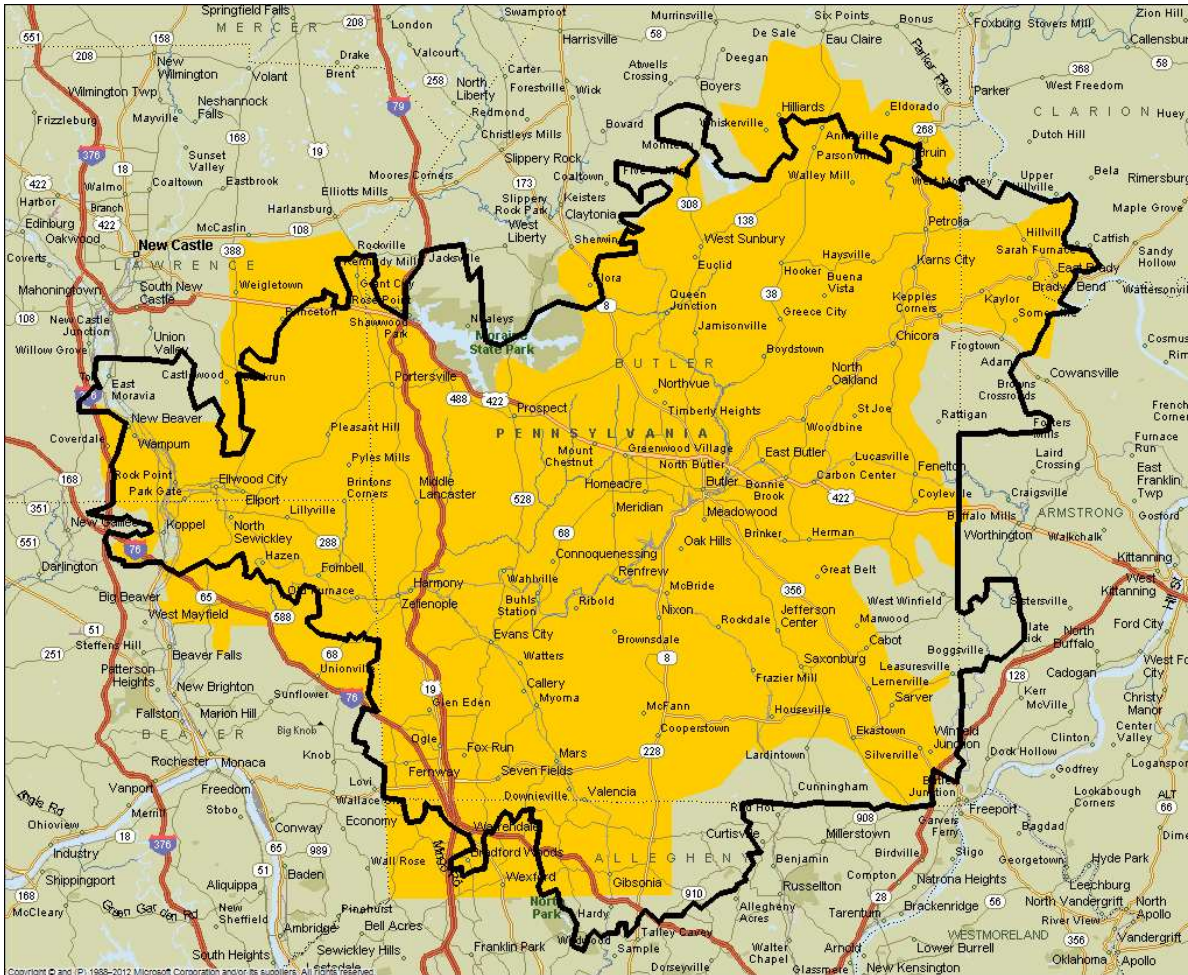

CRANBERRY/BUTLER ZONE COVERAGE

ZIP	Town	ZIP	Town
15005*	Baden	16046	Mars
15007	Bakerstown	16047	Marwood
15010*	Beaver Falls	16049*	Parker
15015	Bradford Woods	16050	Petrolia
15044	Gibsonia	16051	Portersville
15066*	New Brighton	16052	Prospect
15086	Warrendale	16053	Renfrew
15090*	Wexford	16055	Sarver
16001	Butler	16056	Saxonburg
16002	Butler	16057*	Slippery Rock
16003	Butler	16059	Valencia
16022	Bruin	16061	West Sunbury
16023	Cabot	16063	Zelenople
16024	Callery	16066	Cranberry
16025	Chicora	16101*	New Castle
16027	Connoquenessing	16103	New Castle
16028	East Brady	16107	New Castle
16029	East Butler	16117	Elwood City
16033	Evans City	16123	Fombell
16034	Fenelton	16136	Koppel
16037	Harmony	16141	New Galilee
16039	Herman	16157	Wampum
16041	Karns City	16160	West Pittsburg
16045	Lyndora		

■ TV coverage

*Partial Coverage