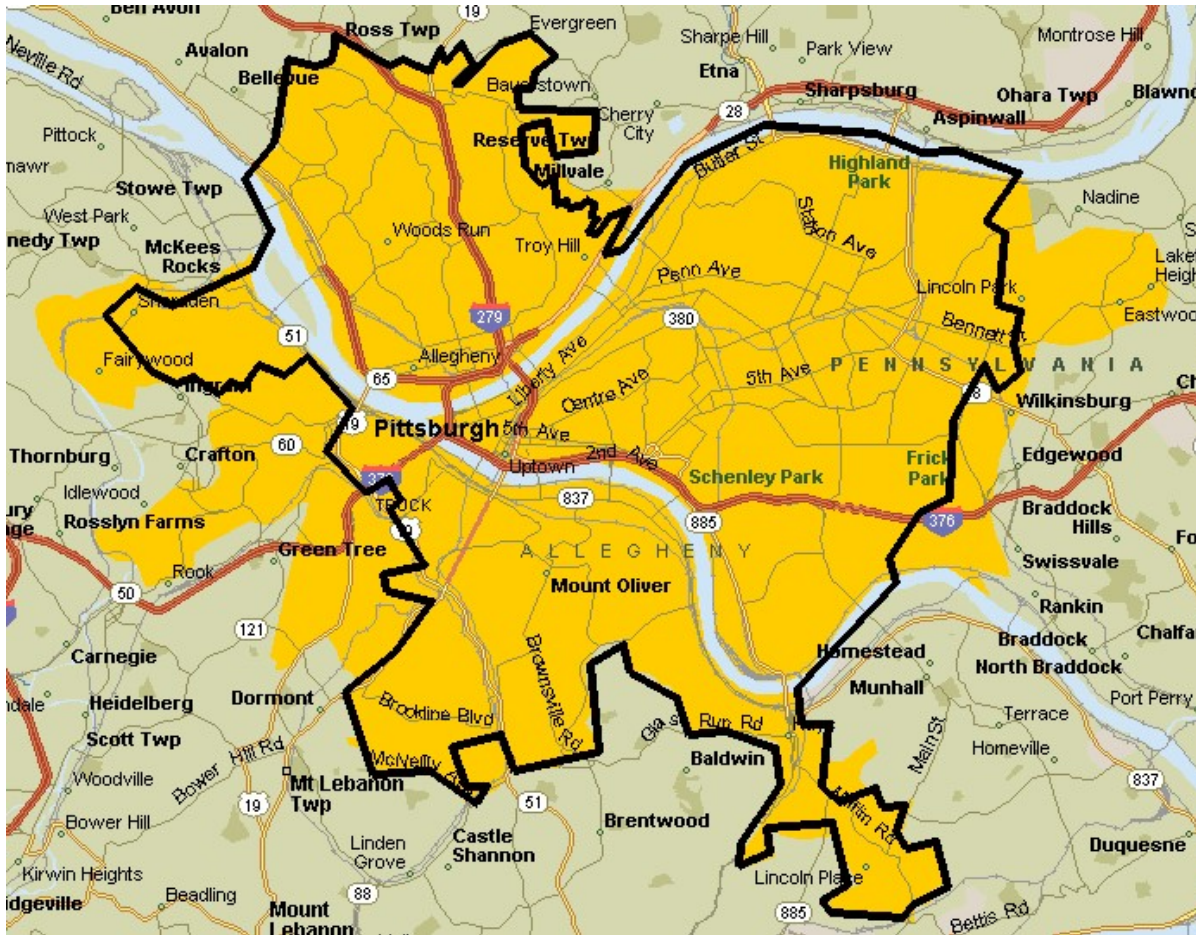

TV coverage

*Partial Coverage

OIL CITY ZONE COVERAGE

*Partial Coverage

ZIP	Town
16301*	Oil City
16319*	Cranberry
16323*	Franklin
16344	Rouseville
16346	Seneca
Online Only	
16342	Polk
16364	Venus

TV coverage

PITTSBURGH ZONE COVERAGE

■ TV coverage

ZIP	Town
15201	Arsenal
15203	Carson
15204	Corliss
15206	East Liberty
15207	Hazelwood
15208	Homewood
15210	Mt Oliver
15211	Mt Washington
15212	Allegheny
15213	Oakland
15214*	Observatory
15217	Squirrel Hill
15219	Pittsburgh
15222	Pittsburgh
15224	Bloomfield
15226	Brookline
15232	Shadyside
15233	Kilbuck
15240	Pittsburgh
15260	Pittsburgh
15290	Pittsburgh
TV Only	
15120	Homestead
15205*	Crafton
15216*	Pittsburgh
15218*	Swissvale
15220*	Wabash
15221*	Wilkinsburg
15234*	Castle Shannon