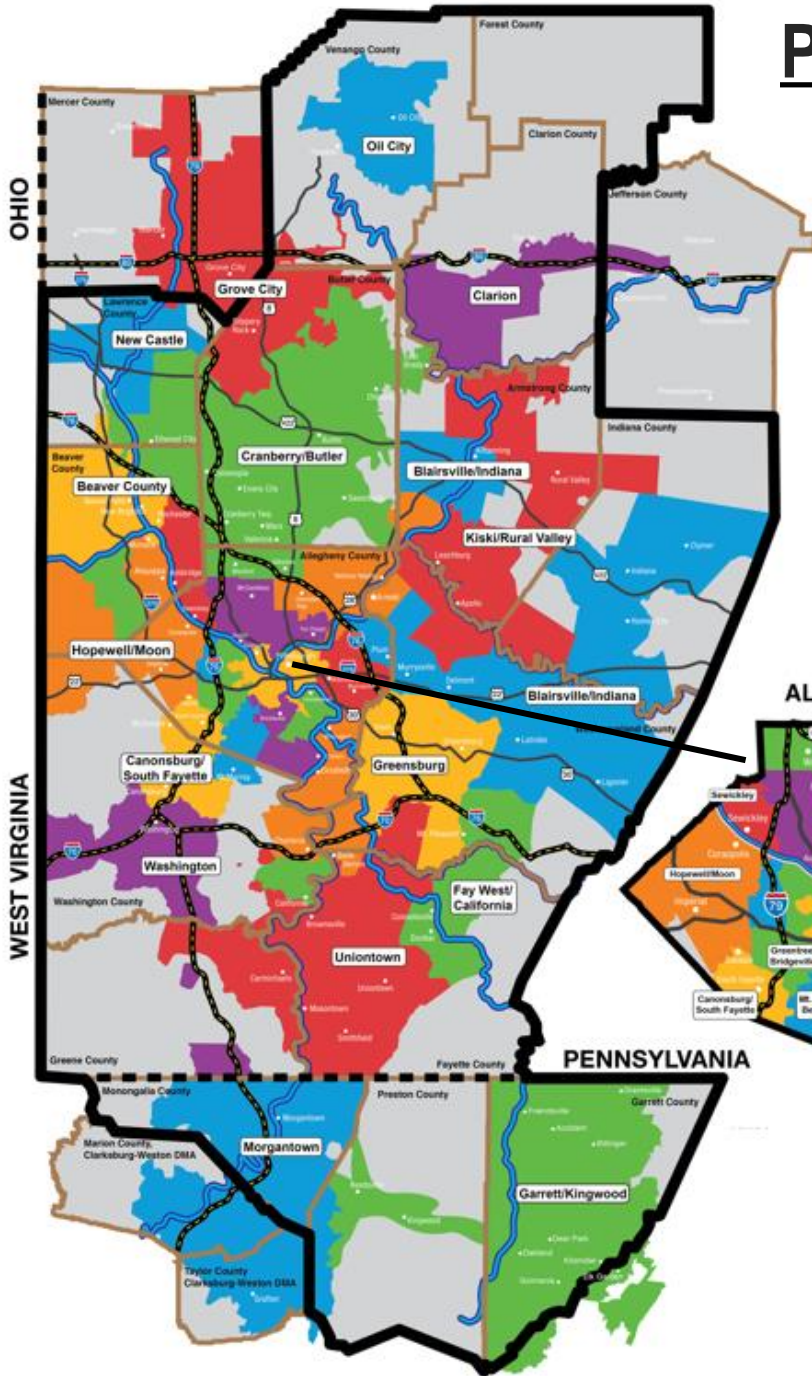

PITTSBURGH, PA

Zones

ALLEGHENY COUNTY

- AK Valley
- Beaver County
- Blairsville/Indiana
- Canonsburg/South Fayette
- Clarion
- Cranberry/Butler
- Fay West/California
- Garrett/Kingwood
- Greensburg
- Greentree/Bridgeville
- Grove City
- Hopewell/Moon
- Kiski/Rural Valley
- Mon Valley/McKeesport
- Monroeville/Penn Hills
- Morgantown
- Mt. Lebanon/Bethel Park
- New Castle
- North Hills/Fox Chapel
- Oil City
- Pittsburgh
- Pleasant Hills/West Mifflin
- Sewickley
- South Hills
- Uniontown
- Washington