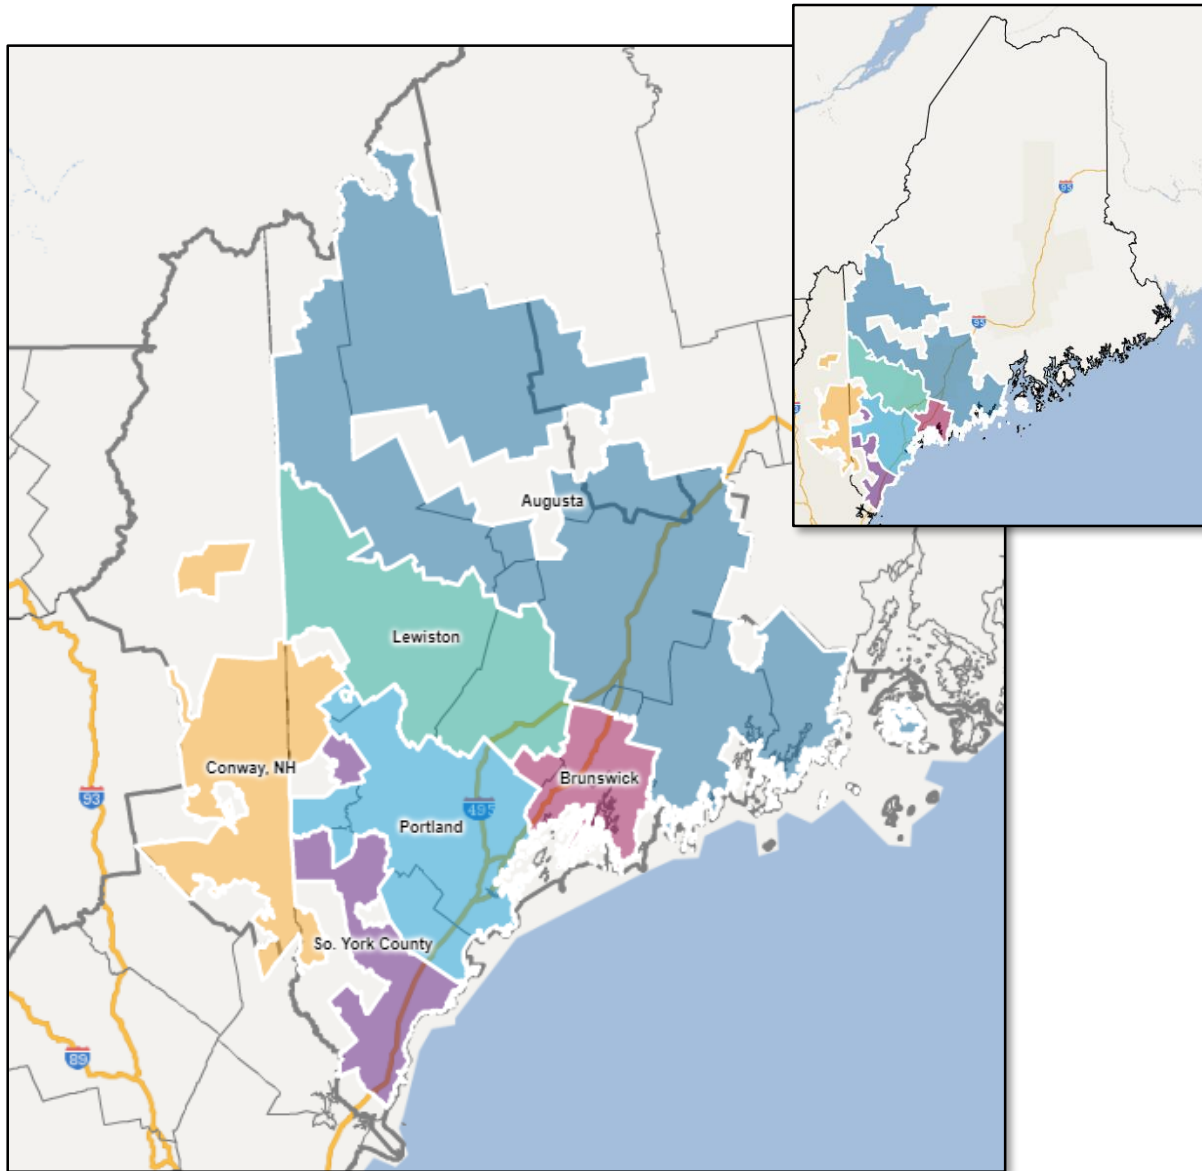

Portland, ME Interconnect

Zone Demo Profile

Avg Age	43
Female	51%
Avg Income	\$76,188
Bachelor's Degree+	22%
Home Owner	70%
Employed	98%
Not in Labor Force	30%
HHs with Kids	27%
African American	2%

Thank You for Choosing National Media Spots, Inc.

We Appreciate Your Business!

888-579-8088

www.nationalmediaspots.com

media@nationalmediaspots.com

Portland Zone

Demographics	
Avg Age	41.2
% Female	51.28%
Avg HH Income	\$88,773
Bachelor's Degree +	29%
Owner-occupied	65.95%
HHs w. Kids	32%
Avg. HU Value	\$267,355