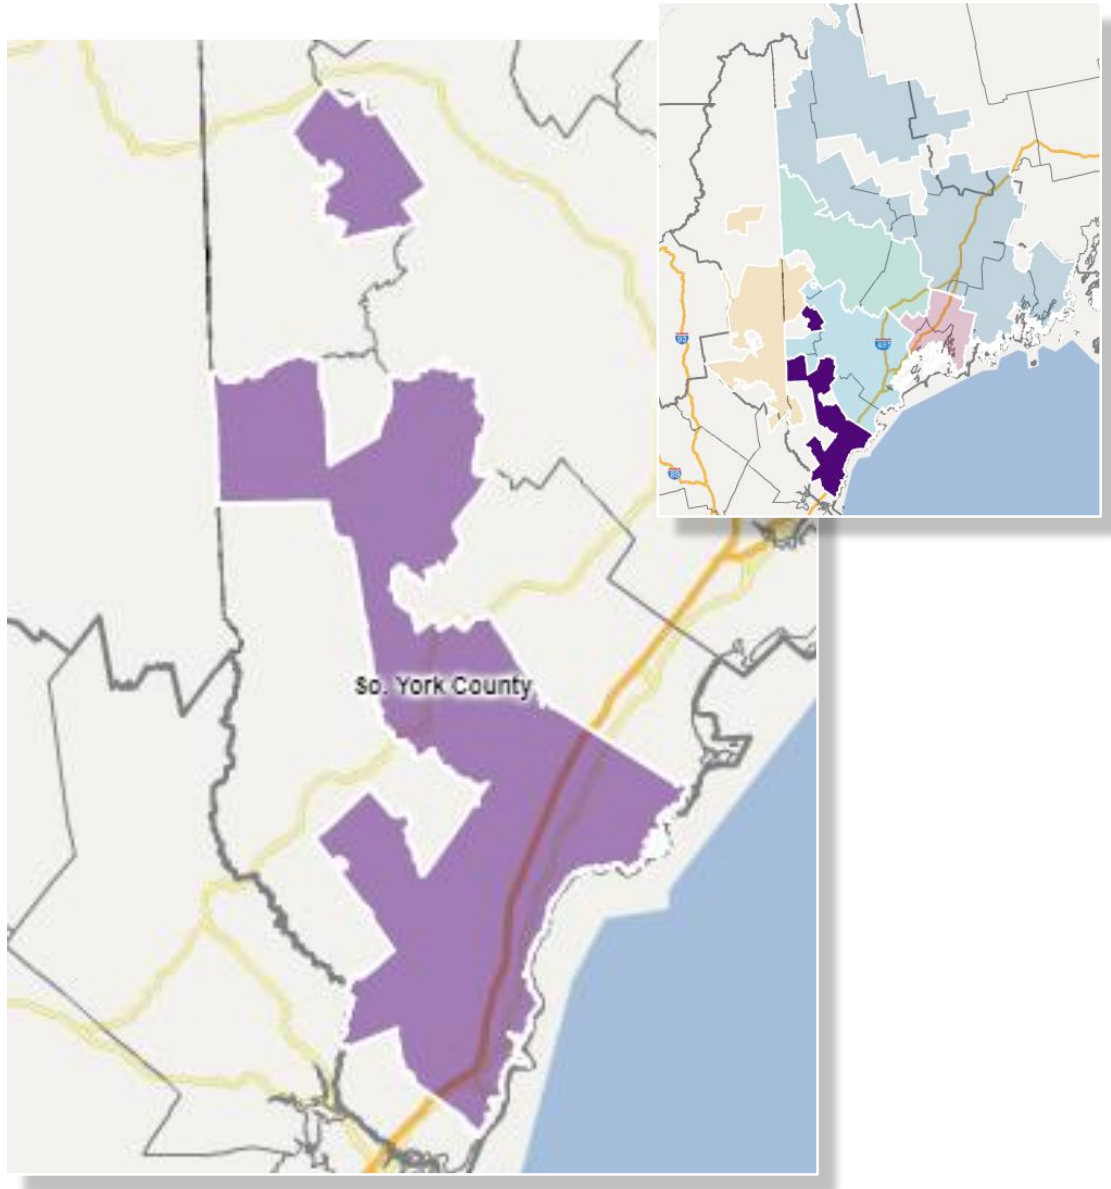

Portland, ME Interconnect

Zone Demo Profile

Avg Age	43
Female	51%
Avg Income	\$76,188
Bachelor's Degree+	22%
Home Owner	70%
Employed	98%
Not in Labor Force	30%
HHs with Kids	27%
African American	2%

Thank You for Choosing National Media Spots, Inc.

We Appreciate Your Business!

888-579-8088

www.nationalmediaspots.com

media@nationalmediaspots.com

Portland Zone

Demographics	
Avg Age	41.2
% Female	51.28%
Avg HH Income	\$88,773
Bachelor's Degree +	29%
Owner-occupied	65.95%
HHs w. Kids	32%
Avg. HU Value	\$267,355

Zone Cities and Zips			
04005	BIDDEFORD	04102	PORTLAND
04006	BIDDEFORD POOL	04103	PORTLAND
04009	BRIDGTON	04105	PORTLAND
04093	BUXTON	04106	PORTLAND
04015	CASCO	04107	PORTLAND
04020	CORNISH	04108	PORTLAND
04021	CUMBERLND CTR	04109	PORTLAND
04024	EAST BALDWIN	04110	PORTLAND
04038	GORHAM	04069	POWNAI
04039	GRAY	04071	RAYMOND
04040	HARRISON	04072	SACO
04041	HIRAM	04074	SCARBOROUGH
04042	HOLLIS CENTER	04029	SEBAGO
04050	LONG ISLAND	04084	STANDISH
04097	N YARMOUTH	04085	STEEP FALLS
04055	NAPLES	04091	WEST BALDWIN
04260	NEW GLOUCESTER	04092	WESTBROOK
04064	OLD ORCHD BEACH	04062	WINDHAM
04068	PORTER	04096	YARMOUTH

South York Zone

Demographics

Avg Age	44.2
% Female	51.41%
Avg HH Income	\$95,783
Bachelor's Degree +	28%
Owner-occupied	81.26%
HHs w. Kids	33%
Avg. HU Value	\$296,912

Zone Cities and Zips

04002	ALFRED
03902	CAPE NEDDICK
04022	DENMARK
04043	KENNEBUNK
04046	KENNEBUNKPORT
04048	LIMERICK
04049	LIMINGTON
04061	N WATERBORO
03906	NORTH BERWICK
03907	OGUNQUIT
04047	PARSONSFIELD
03908	SOUTH BERWICK
04087	WATERBORO
04090	WELLS
03909	YORK