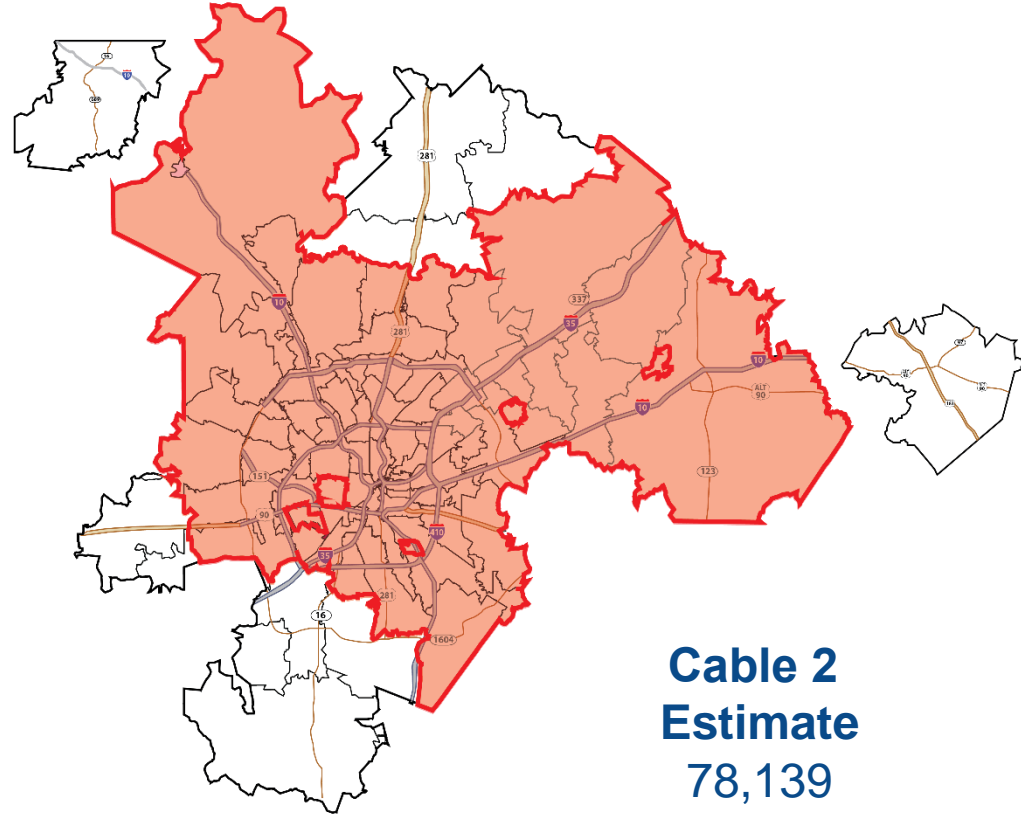

Overlay Coverage Area

AT&T	Spectrum Reach Zone
78006	North West
78015	North West
78023	North West
78108	North East
78109	North East/Central
78112	Central
78124	North East
78130	North East
78132	North East
78148	North East
78154	North East
78155	North East
78201	North West/Central
78202	Central
78203	Central
78204	Central
78205	Central
78207	Central
78208	Central
78209	Central
78210	Central
78211	Central
78212	Central
78213	North Central/Central
78214	Central
78215	Central
78216	North Central/Central
78217	North East/North Central
78218	Central
78219	Central
78220	Central
78221	Central
78222	Central
78223	Central
78224	Central

AT&T	Spectrum Reach Zone
78225	Central
78227	Central
78228	North West/Central
78229	North West
78230	North Central
78231	North Central
78232	North Central
78233	North East
78234	Central
78237	Central
78238	North West
78239	North East
78240	North West
78242	Central
78244	Central
78245	Central
78247	North Central/North East
78248	North Central
78249	North Central/North West
78250	North West
78251	North West/Central
78252	Central
78253	Central
78254	North West
78255	North West
78256	North West
78257	North West
78258	North Central
78259	North Central
78260	North Central
78261	North Central
78263	Central
78266	North East