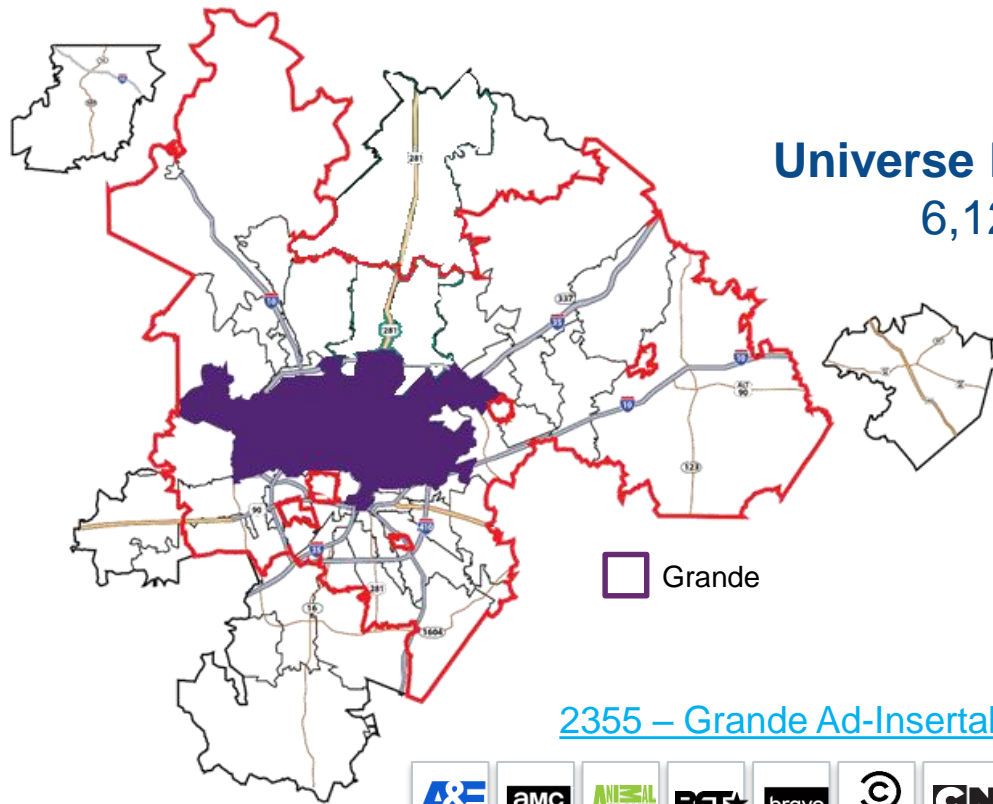

Overlay HHs
 Grande HHs

Overlay Coverage Area

AT&T	Spectrum Reach Zone
78006	North West
78015	North West
78023	North West
78108	North East
78109	North East/Central
78112	Central
78124	North East
78130	North East
78132	North East
78148	North East
78154	North East
78155	North East
78201	North West/Central
78202	Central
78203	Central
78204	Central
78205	Central
78207	Central
78208	Central
78209	Central
78210	Central
78211	Central
78212	Central
78213	North Central/Central
78214	Central
78215	Central
78216	North Central/Central
78217	North East/North Central
78218	Central
78219	Central
78220	Central
78221	Central
78222	Central
78223	Central
78224	Central

AT&T	Spectrum Reach Zone
78225	Central
78227	Central
78228	North West/Central
78229	North West
78230	North Central
78231	North Central
78232	North Central
78233	North East
78234	Central
78237	Central
78238	North West
78239	North East
78240	North West
78242	Central
78244	Central
78245	Central
78247	North Central/North East
78248	North Central
78249	North Central/North West
78250	North West
78251	North West/Central
78252	Central
78253	Central
78254	North West
78255	North West
78256	North West
78257	North West
78258	North Central
78259	North Central
78260	North Central
78261	North Central
78263	Central
78266	North East

2122 – Ad-Insertable Networks

Grande Coverage Area

Universe Estimate
6,126

2355 – Grande Ad-Insertable Networks

Grande	Spectrum Reach Zone
78202	CENTRAL
78204	CENTRAL
78205	CENTRAL
78208	CENTRAL
78209	CENTRAL
78212	CENTRAL
78215	CENTRAL
78218	CENTRAL
78219	CENTRAL
78244	CENTRAL
78213	NORTH CENTRAL
78216	NORTH CENTRAL
78217	NORTH CENTRAL
78230	NORTH CENTRAL
78231	NORTH CENTRAL
78232	NORTH CENTRAL
78148	NORTH EAST
78233	NORTH EAST
78201	NORTH WEST
78229	NORTH WEST
78238	NORTH WEST
78240	NORTH WEST
78251	NORTH WEST
78254	NORTH WEST