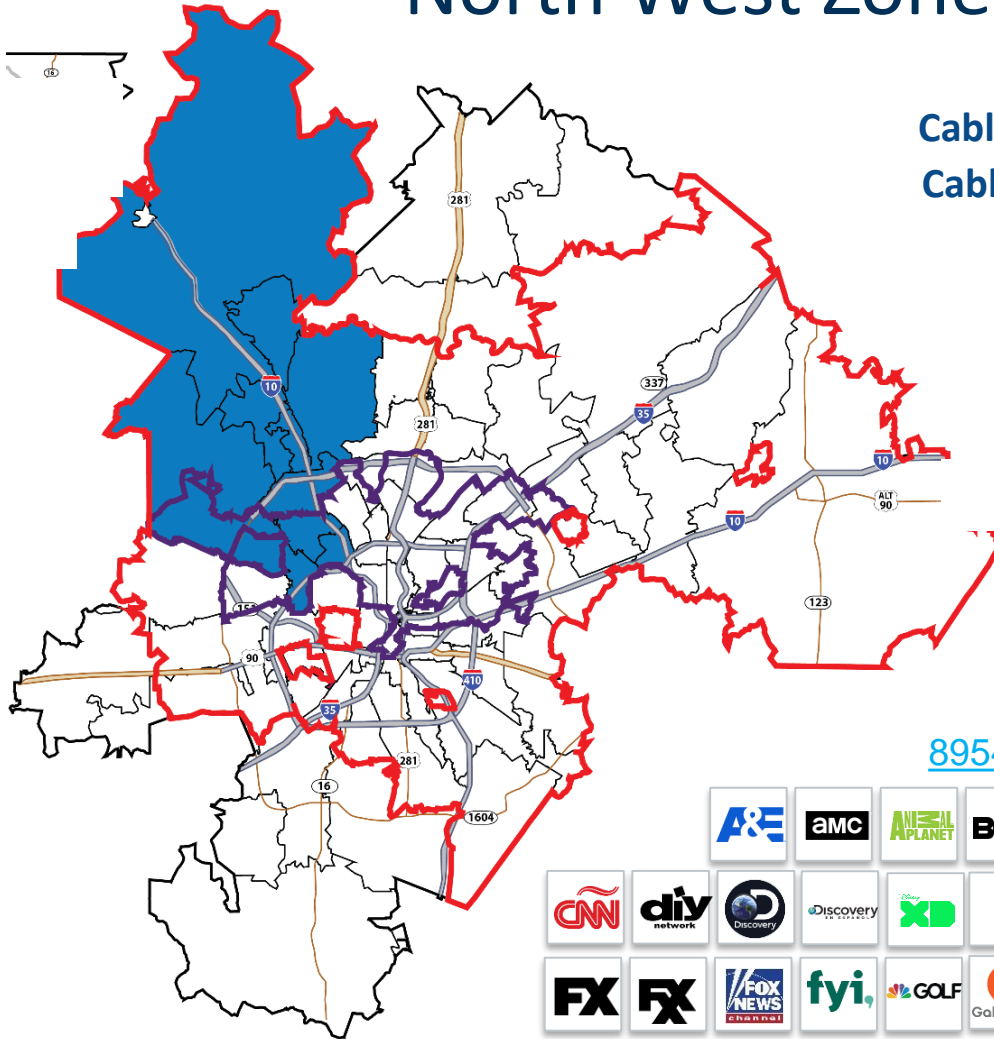

Zip Code not available
in Cable 2 Zone

Overlay HHs
 Grande HHs

8955 – Ad-Insertable Networks

North West Zone

Cable 1 Universe Estimate: 54,787

Cable 2 Universe Estimate: 22,542

Total: 77,329

Median HH Income:
\$48,660

Average Age: 46

64% Homeowners

NW Zone Zip Codes

78006
78015
78023
78201
78228
78229
78238
78240
78249
78250
78251
78254
78255
78256
78257

 Overlay HHs
 Grande HHs

8954 – Ad-Insertable Networks

Central Zone