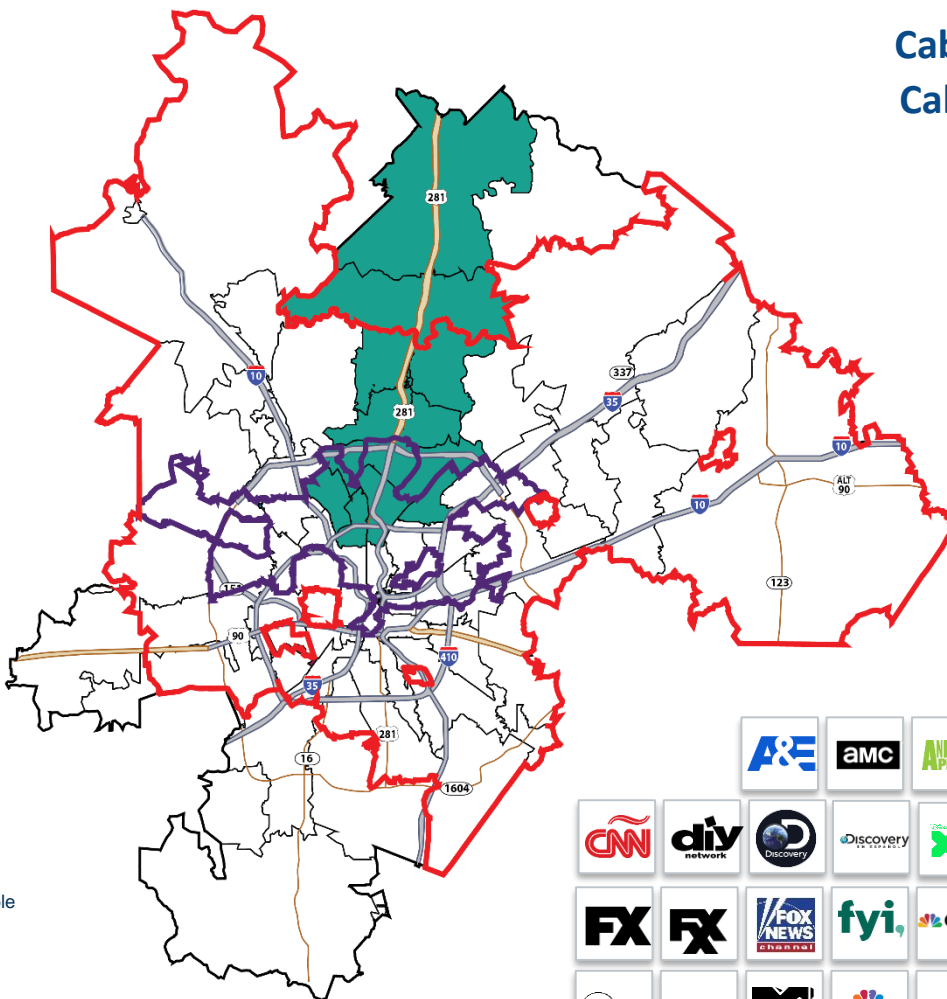

78248

78249

78258

78259

78260

78261

Overlay HHs
 Grande HHs

Zip Code not available in Cable 2 Zone

North East Zone

Cable 1 Universe Estimate: 57,359

Cable 2 Universe Estimate: 15,291

Total: 72,650

Median HH Income:
\$48,660

Average Age: 46

64% Homeowners

NE Zone Zip Codes