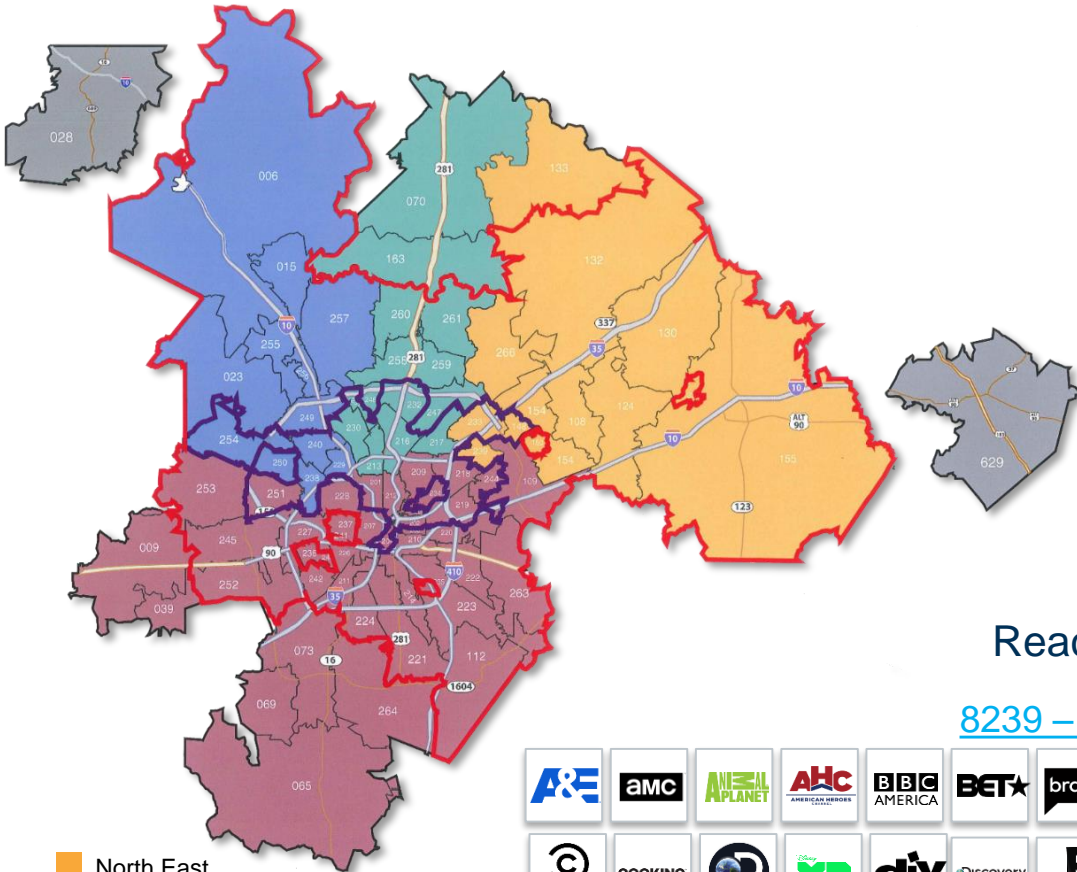

San Antonio TX Interconnect

Thank You for Choosing National Media Spots, Inc.

We Appreciate Your Business!

888-579-8088

www.nationalmediaspots.com

media@nationalmediaspots.com

Zone	Cable System 1 Universe Estimate	Cable System 2 Universe Estimate	Total Zone Universe Estimate
North Central	59,527	19,254	78,781
North East	57,359	15,291	72,650
North West	54,787	22,542	77,329
Central	99,148	21,052	120,200
Kerrville/Gonzales	10,706	—	10,706
Cable Footprint	281,527	78,139	359,666
Grande	-	-	6,126
Interconnect Footprint	-	-	365,792

Reaching 87% of all cable HH in this area

8239 – Ad-Insertable Networks

- North East
- North Central
- North West
- Central
- Grande
- SA Overlay
- Kerrville/Gonzales

North Central Zone

Cable 1 Universe Estimate: 59,527