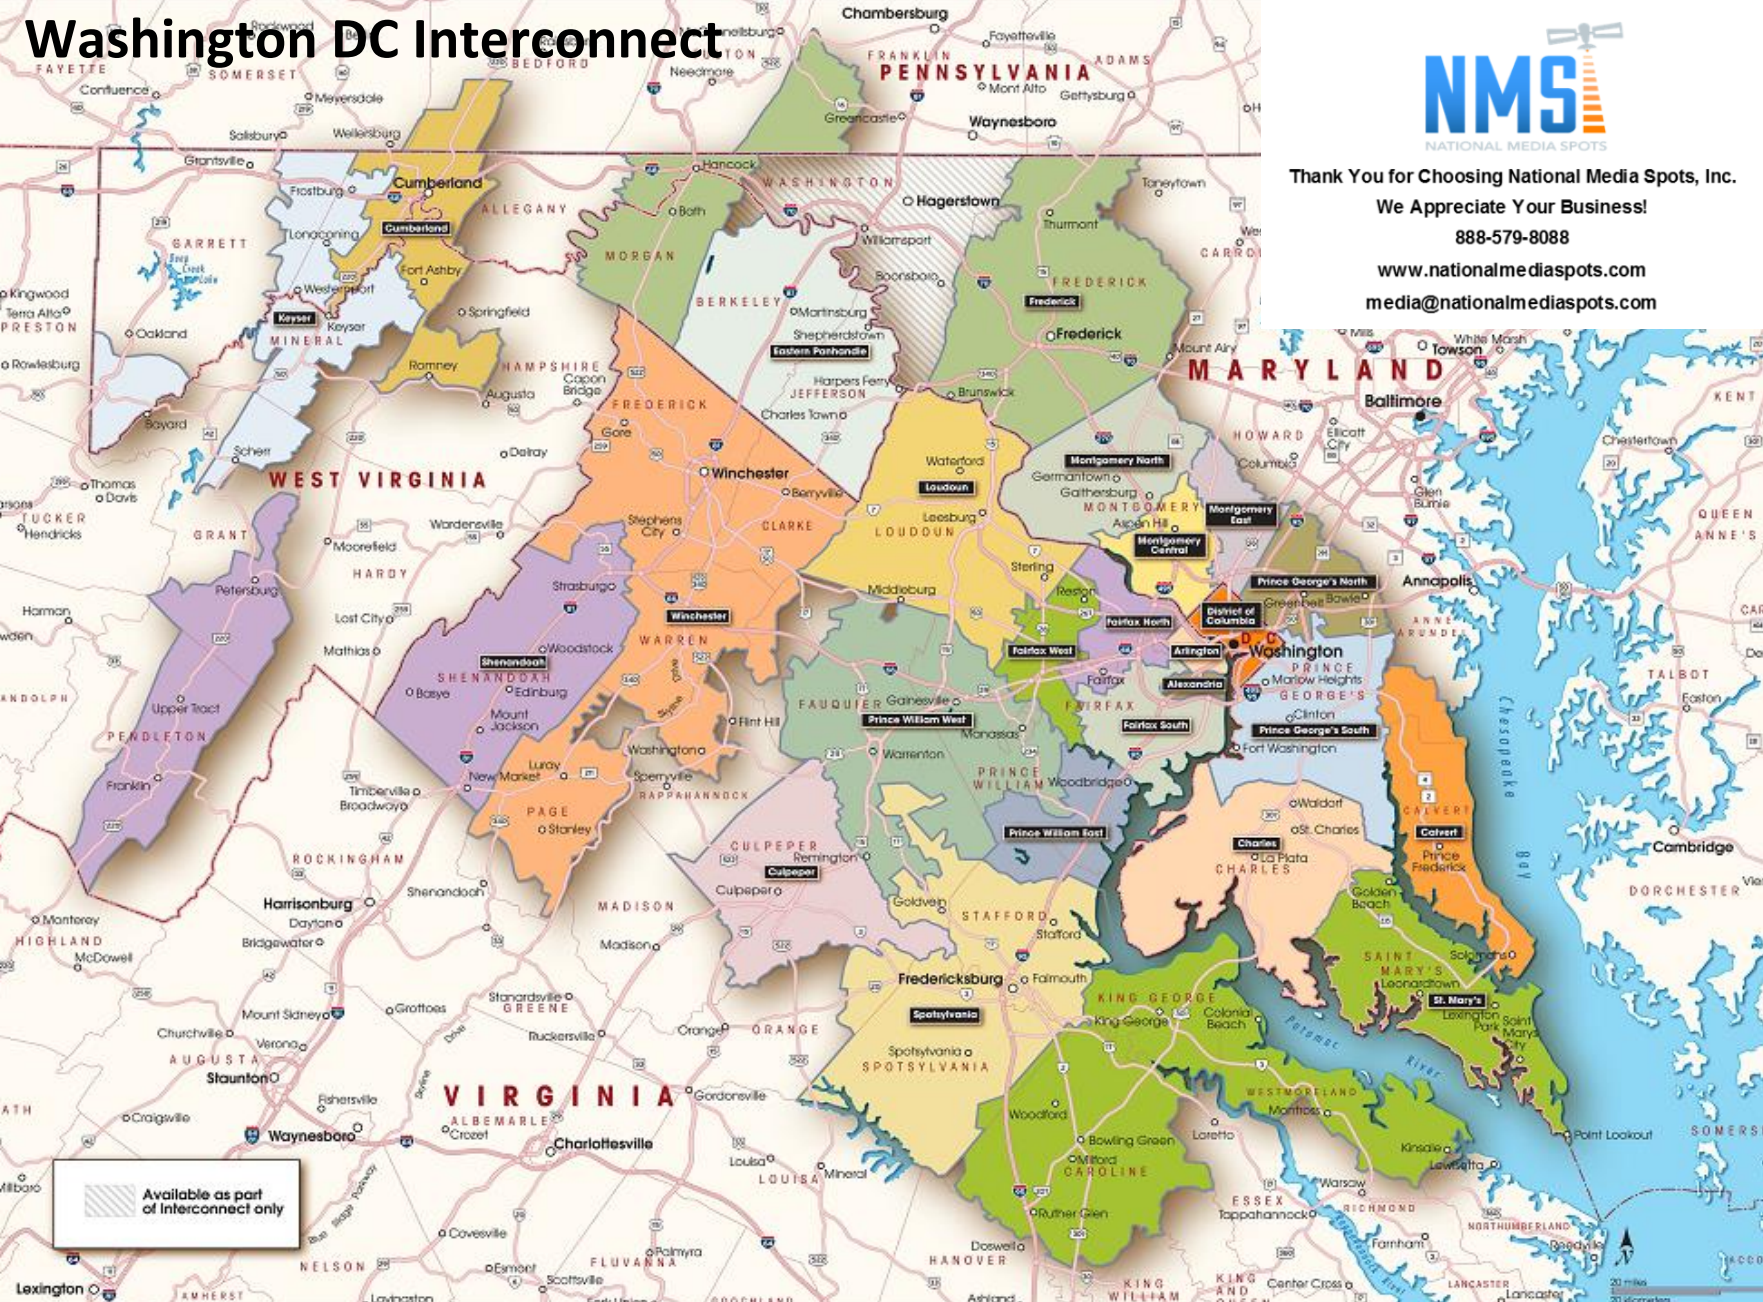

Washington DC Interconnect

Thank You for Choosing National Media Spots, Inc.

We Appreciate Your Business!

888-579-8088

www.nationalmediaspots.com

media@nationalmediaspots.com

Available as part of Interconnect only