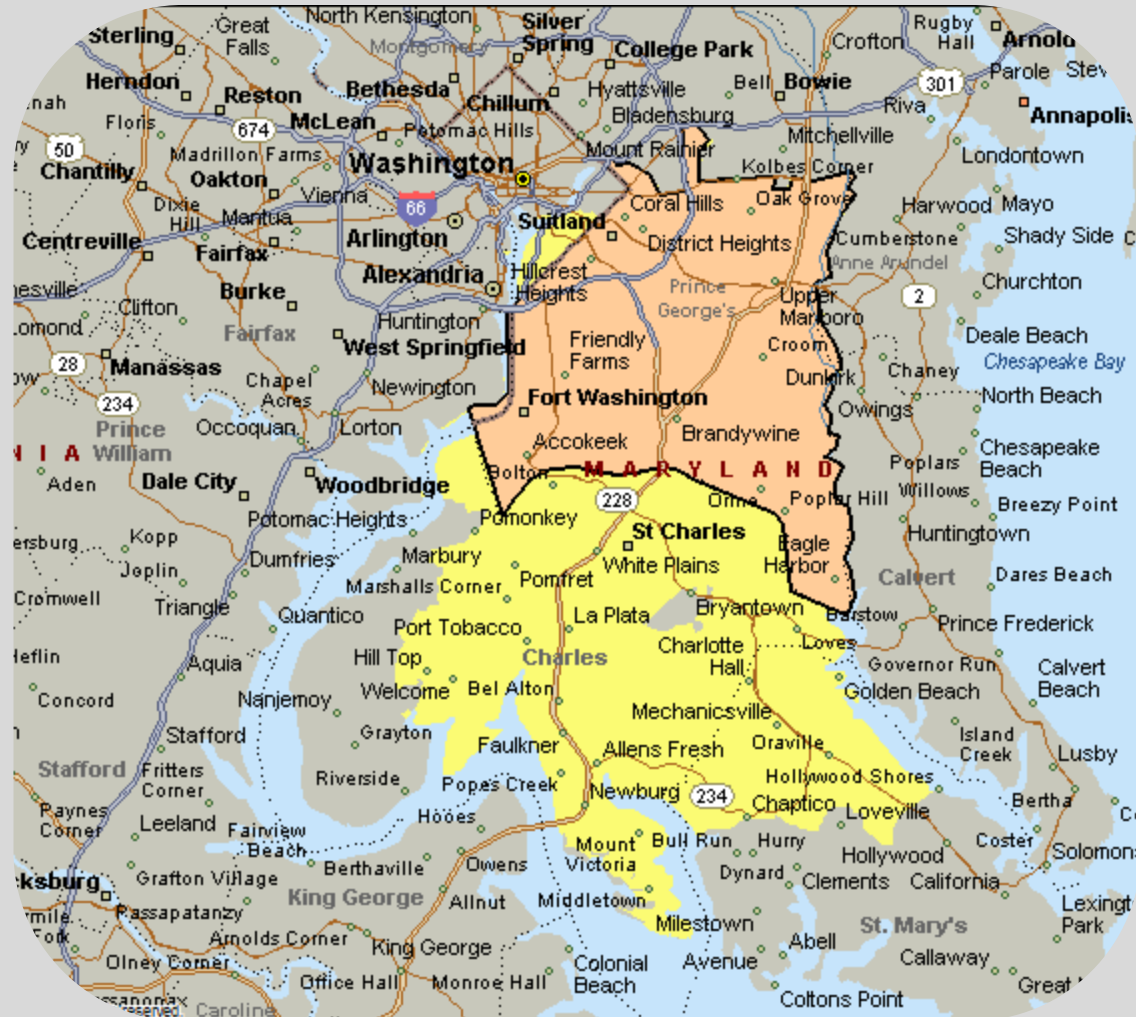

Prince George's South MD

(PGCS, 5076)

Prince George's South, MD
Expanded HH Coverage

All homes within listed zip codes may not be served through this zone.

ZIP	TOWN
20607	Accokeek
20608	Aquasco
20613	Brandywine
20623	Cheltenham
20735	Clinton
20743	Capitol Heights
20744	Fort Washington
20745	Oxon Hill
20746	Suitland
20747	District Heights
20748	Temple Hills
20762	Andrews AFB
20772	Upper Marlboro
20774	Upper Marlboro
20601	Waldorf
20602	Waldorf
20603	Waldorf
20611	Bel Alton
20616	Bryans Road
20622	Charlotte Hall
20632	Faulkner
20637	Hughesville
20646	La Plata
20659	Mechanicsville
20664	Newburg
20675	Pomfret
20677	Port Tobacco
20693	Welcome
20695	White Plains
20019	Washington
20020	Washington
20032	Washington