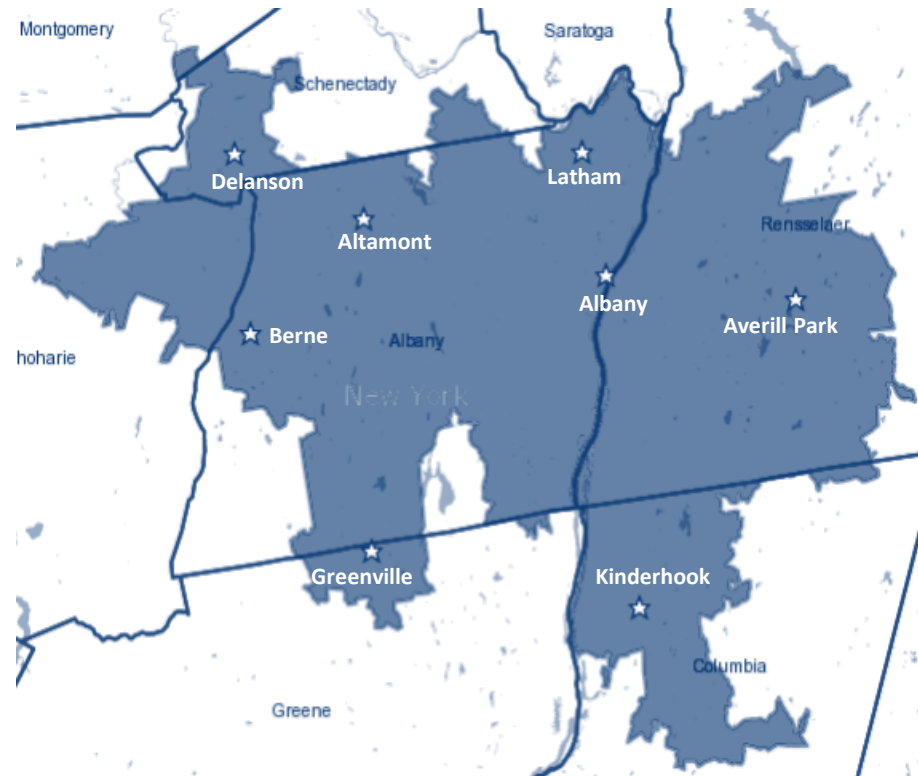

Zone Information

-  Albany Zone
-  Pittsfield Zone
-  Saratoga Zone
-  Schenectady Zone
-  Troy Zone

Counties Served:

Essex, Warren, Washington, Rensselaer, Columbia, Saratoga, Schenectady, Albany, Schoharie, Fulton, Montgomery, Greene, Hamilton, Otsego, Berkshire

Albany Zone Snapshot

Universe Estimate: 95,464

Counties Served: Albany, Schenectady, Schoharie, Rensselaer, Greene, Columbia

General Demo Information

Total Population: 487,235
 Female: 51%
 Male: 49%

Population by Race:

Albany Zone Zips & Town Names

12009 – Altamont	12157 – Schoharie
12018 – Averill Park	12158 – Selkirk
12023– Berne	12159 – Slingerlands
12033– Castleton	12169 – Stephentown
12041 – Clarksville	12173 – Stuyvesant
12047 – Cohoes	12180 – Troy
12053 – Delanson	12183 – Troy
12054 – Delmar	12184 – Valatie
12059 – East Berne	12186 – Voorheesville
12061 – East Greenbush	12189 – Watervliet
12062 – East Nassau	12193 – Westerlo
12067 – Feura Bush	12196 – W Sand Lake
12075 – Ghent	12198 – Wynantskill
12077 – Glenmont	12202 – Albany
12083 – Greenville	12203 – Albany
12084 – Guilderland	12204 – Albany
12106 – Kinderhook	12205 – Albany
12110 – Latham	12206 – Albany
12123 – Nassau	12207 – Albany
12130 – Niverville	12208 – Albany
12140 – Poestenkill	12209 – Albany
12143 – Ravena	12210 – Albany
12144 – Rensselaer	12211 – Albany
12153 – Sand Lake	12303 – Schenectady
12156 – Schodack Lnd	12304 – Schenectady