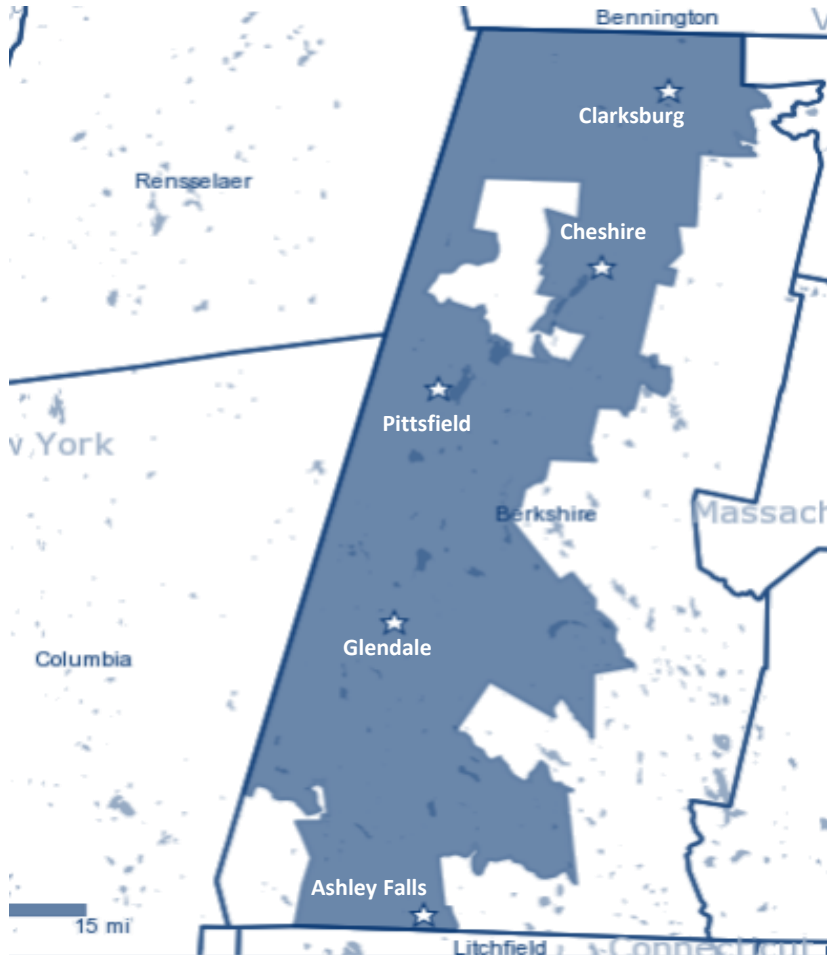

Pittsfield Zone Snapshot

Universe Estimate: 33,563

County Served: Berkshire

General Demo Information

Total Population: 115,587
Female: 52%
Male: 48%

Population by Race:

White: 90.9%
African-American: 3.1%
Other Races: 6%

Avg. HH Income: $71,934

Per Capita Income: $31,320

Median Age: 45

Age Range:

0-14: 14.6%
15-24: 13.7%
25-34: 10.5%
35-44: 10.6%
45-54: 14.7%
55-64: 15.2%
65+: 20.2%

Pittsfield Zone Zips & Town Names

01201 – Pittsfield
01220 – Adams
01222 – Ashley Falls
01225 – Cheshire
01226 – Dalton
01230 – Great Barrington
01236 – Housatonic
01238 – Lee
01240 – Lenox
01247 – North Adams
01254 – Richmond
01257 – Sheffield
01262 – Stockbridge
01266 – West Stockbridge
01267 – Williamstown