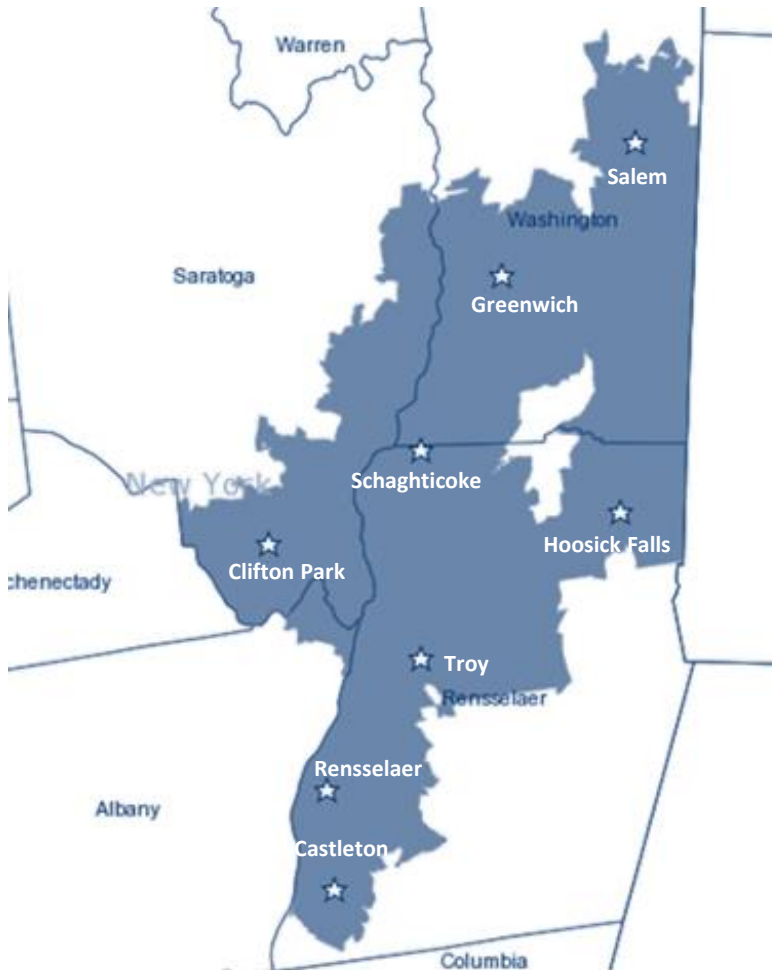

Troy Zone Snapshot

Universe Estimate: 60,515

Counties Served: Saratoga, Washington, Rensselaer

General Demo Information

Total Population: 241,363
Female: 51%
Male: 49%

Population by Race:

White: 87%
African-American: 5.7%
Other Races: 6.3%

Avg. HH Income: $78,360

Per Capita Income: $32,431

Median Age: 40

Age Range:

0-14: 17.4%
15-24: 13.9%
25-34: 12.4%
35-44: 12.9%
45-54: 15.4%
55-64: 13.5%
65+: 14%

Troy Zone Zips & Town Names

12033 – Castleton-on-Hudson
12047 – Cohoes
12052 – Cropseyville
12057 – Eagle Bridge
12061 – East Greenbush
12065 – Clifton Park
12090 – Hoosick Falls
12094 – Johnsonville
12118 – Mechanicville
12121 – Melrose
12144 – Rensselaer
12148 – Rexford
12154 – Schaghticoke
12170 – Stillwater
12180 – Troy
12182 – Troy
12183 – Troy
12185 – Valley Falls
12188 – Waterford
12196 – West Sand Lake
12198 – Wynantskill
12816 – Cambridge
12834 – Greenwich
12865 – Salem
12871 – Schuylerville
12873 – Shushan