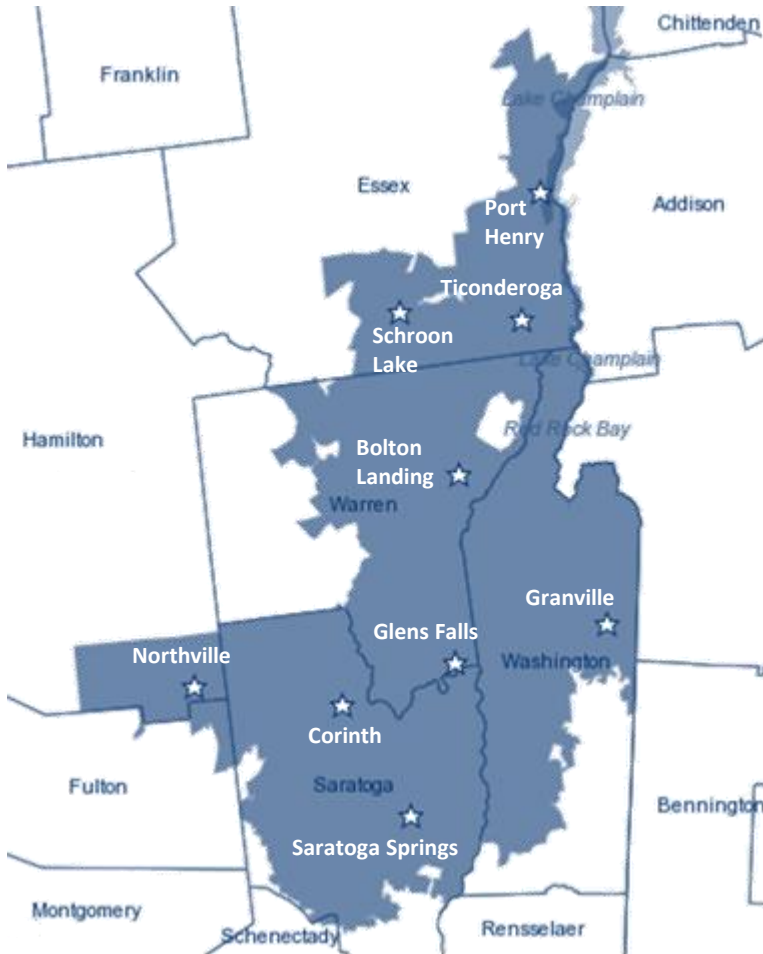

Zone Information

-  Albany Zone
-  Pittsfield Zone
-  Saratoga Zone
-  Schenectady Zone
-  Troy Zone

Counties Served:

Essex, Warren, Washington, Rensselaer, Columbia, Saratoga, Schenectady, Albany, Schoharie, Fulton, Montgomery, Greene, Hamilton, Otsego, Berkshire

Albany Zone Zips & Town Names

12009 – Altamont	12157 – Schoharie
12018 – Averill Park	12158 – Selkirk
12023– Berne	12159 – Slingerlands
12033– Castleton	12169 – Stephentown
12041 – Clarksville	12173 – Stuyvesant
12047 – Cohoes	12180 – Troy
12053 – Delanson	12183 – Troy
12054 – Delmar	12184 – Valatie
12059 – East Berne	12186 – Voorheesville
12061 – East Greenbush	12189 – Watervliet
12062 – East Nassau	12193 – Westerlo
12067 – Feura Bush	12196 – W Sand Lake
12075 – Ghent	12198 – Wynantskill
12077 – Glenmont	12202 – Albany
12083 – Greenville	12203 – Albany
12084 – Guilderland	12204 – Albany
12106 – Kinderhook	12205 – Albany
12110 – Latham	12206 – Albany
12123 – Nassau	12207 – Albany
12130 – Niverville	12208 – Albany
12140 – Poestenkill	12209 – Albany
12143 – Ravena	12210 – Albany
12144 – Rensselaer	12211 – Albany
12153 – Sand Lake	12303 – Schenectady
12156 – Schodack Lnd	12304 – Schenectady

Avg. HH Income: \$71,934

Per Capita Income: \$31,320

Median Age: 45

Age Range:

0-14: 14.6%
15-24: 13.7%
25-34: 10.5%
35-44: 10.6%
45-54: 14.7%
55-64: 15.2%
65+: 20.2%

Pittsfield Zone Zips & Town Names

01201 – Pittsfield
01220 – Adams
01222 – Ashley Falls
01225 – Cheshire
01226 – Dalton
01230 – Great Barrington
01236 – Housatonic
01238 – Lee
01240 – Lenox
01247 – North Adams
01254 – Richmond
01257 – Sheffield
01262 – Stockbridge
01266 – West Stockbridge
01267 – Williamstown

Saratoga Zone Snapshot

Universe Estimate: 68,959

Counties Served: Saratoga, Hamilton, Washington, Essex, Warren

General Demo Information

Total Population: 297,117
 Female: 50%
 Male: 50%

Population by Race: