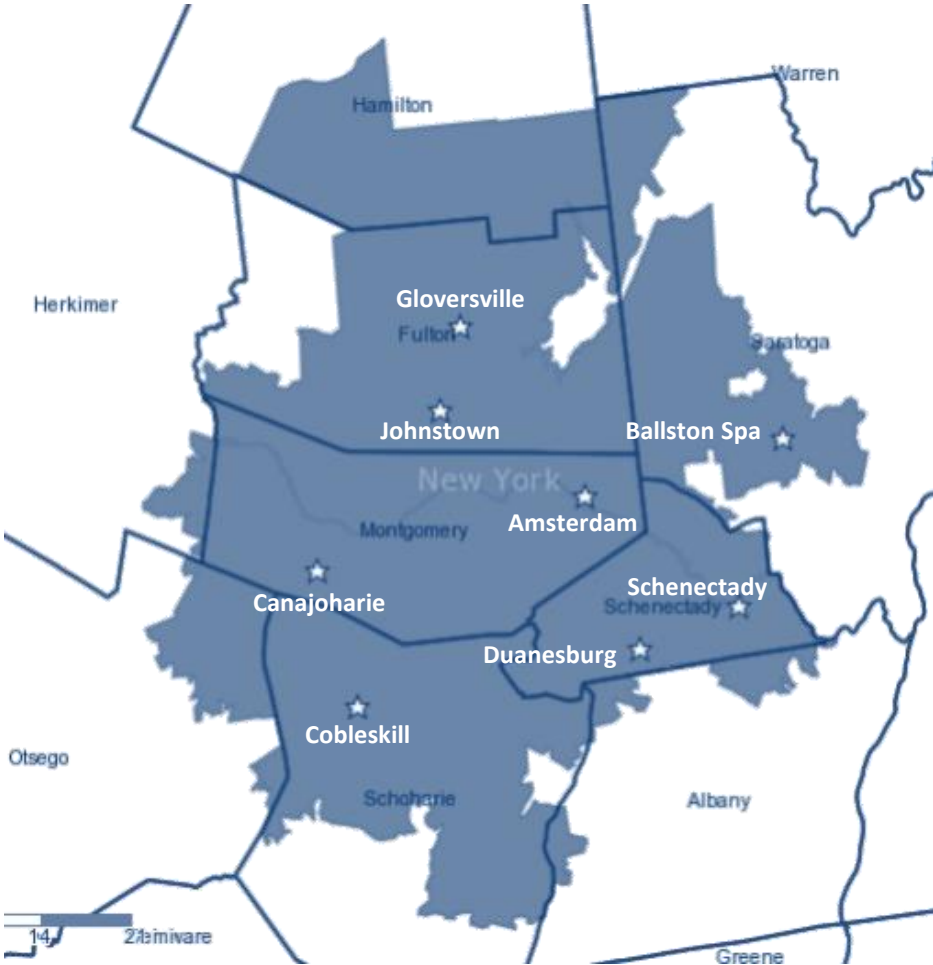

Schenectady Zone Snapshot

Universe Estimate: 68,256

Counties Served: Fulton, Montgomery, Schenectady, Schoharie, Hamilton, Saratoga

General Demo Information

Total Population: 351,174
Female: 51%
Male: 49%

Population by Race:

White: 87.3%
African-American: 5.2%
Other Races: 7.5%

Avg. HH Income: $68,586

Per Capita Income: $28,014

Median Age: 41

Age Range:

0-14: 17.9%
15-24: 13%
25-34: 11.5%
35-44: 12.4%
45-54: 15.6%
55-64: 13.7%
65+: 15.3%

Schenectady Zone Zips & Town Names

12008 – Alplaus	12137 – Pattersonville
12010 – Amsterdam	12149 – Richmondville
12020 – Ballston Spa	12150 – Rotterdam Jct.
12025 – Broadalbin	12157 – Schoharie
12032 – Caroga Lake	12160 – Sloansville
12035 – Central Bridge	12166 – Sprakers
12043 – Cobleskill	12187 – Schenectady
12053 – Delanson	12302 – Schenectady
12056 – Duaneburg	12303 – Schenectady
12064 – East Worcester	12304 – Schenectady
12066 – Esperance	12305 – Schenectady
12068 – Fonda	12306 – Schenectady
12070 – Fort Johnson	12307 – Schenectady
12072 – Fultonville	12308 – Schenectady
12074 – Galway	12309 – Schenectady
12078 – Gloversville	12850 – Middle Grove
12083 – Greenville	12993 – Westport
12086 – Hagaman	13317 – Canajoharie
12092 – Howes Cave	13320 – Cherry Valley
12095 – Johnstown	13339 – Fort Plain
12117 – Mayfield	13428 – Palatine Bridge
12122 – Middleburgh	13452 – St. Johnsville
12134 – Northville	13459 – Sharron Springs