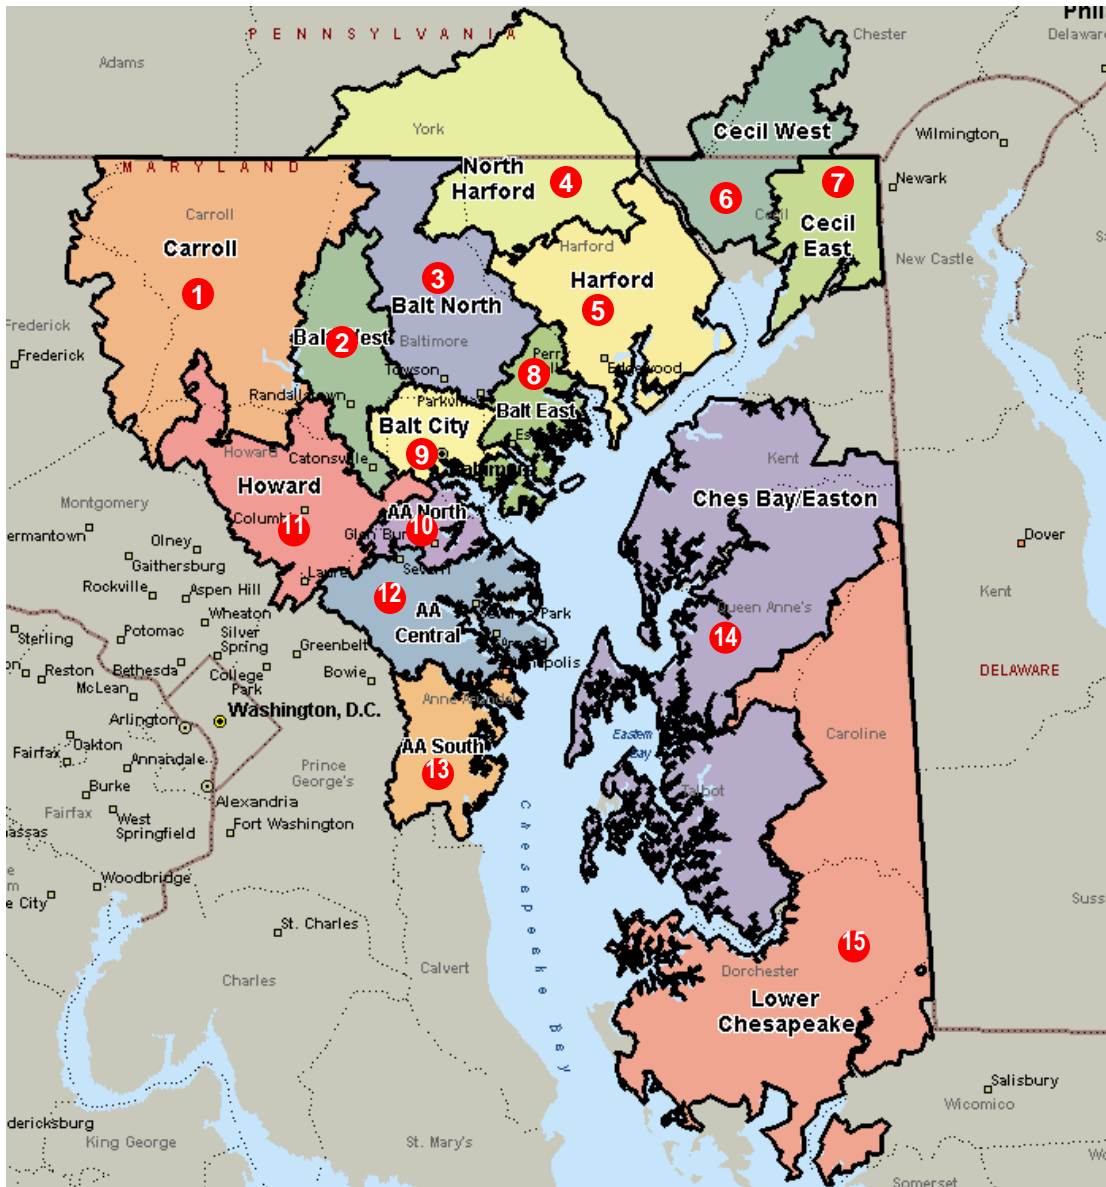

Baltimore, MD

Number	Zone
1	Carroll
2	Baltimore West
3	Baltimore North
4	North Harford
5	Harford
6	Cecil West
7	Cecil East
8	Baltimore East
9	Baltimore City
10	Anne Arundel North
11	Howard
12	Anne Arundel Central
13	Anne Arundel South
14	Chesapeake Bay/Easton
15	Lower Chesapeake

*Zone coverage is approximate.

Thank You for Choosing National Media Spots, Inc.
 We Appreciate Your Business!
 888-579-8088
www.nationalmediaspots.com
media@nationalmediaspots.com