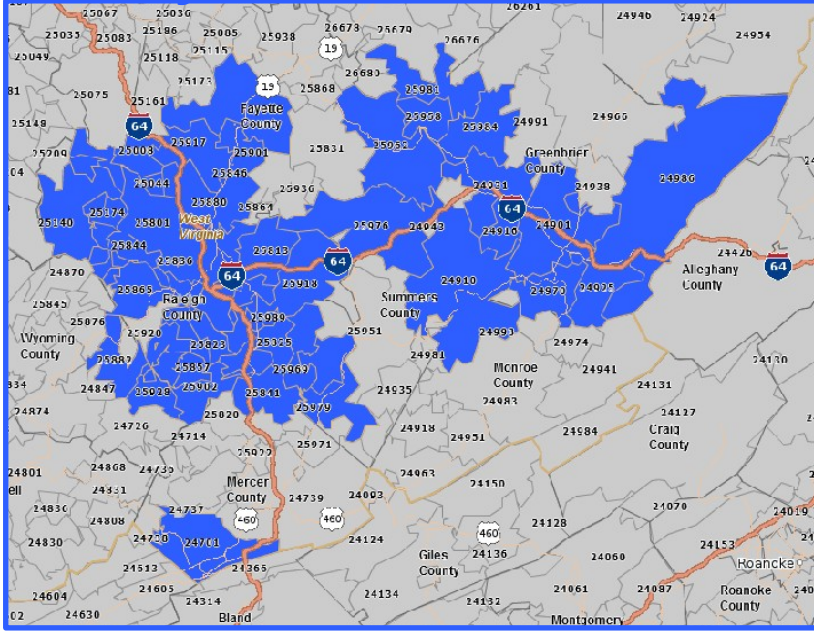

Beckley, WV