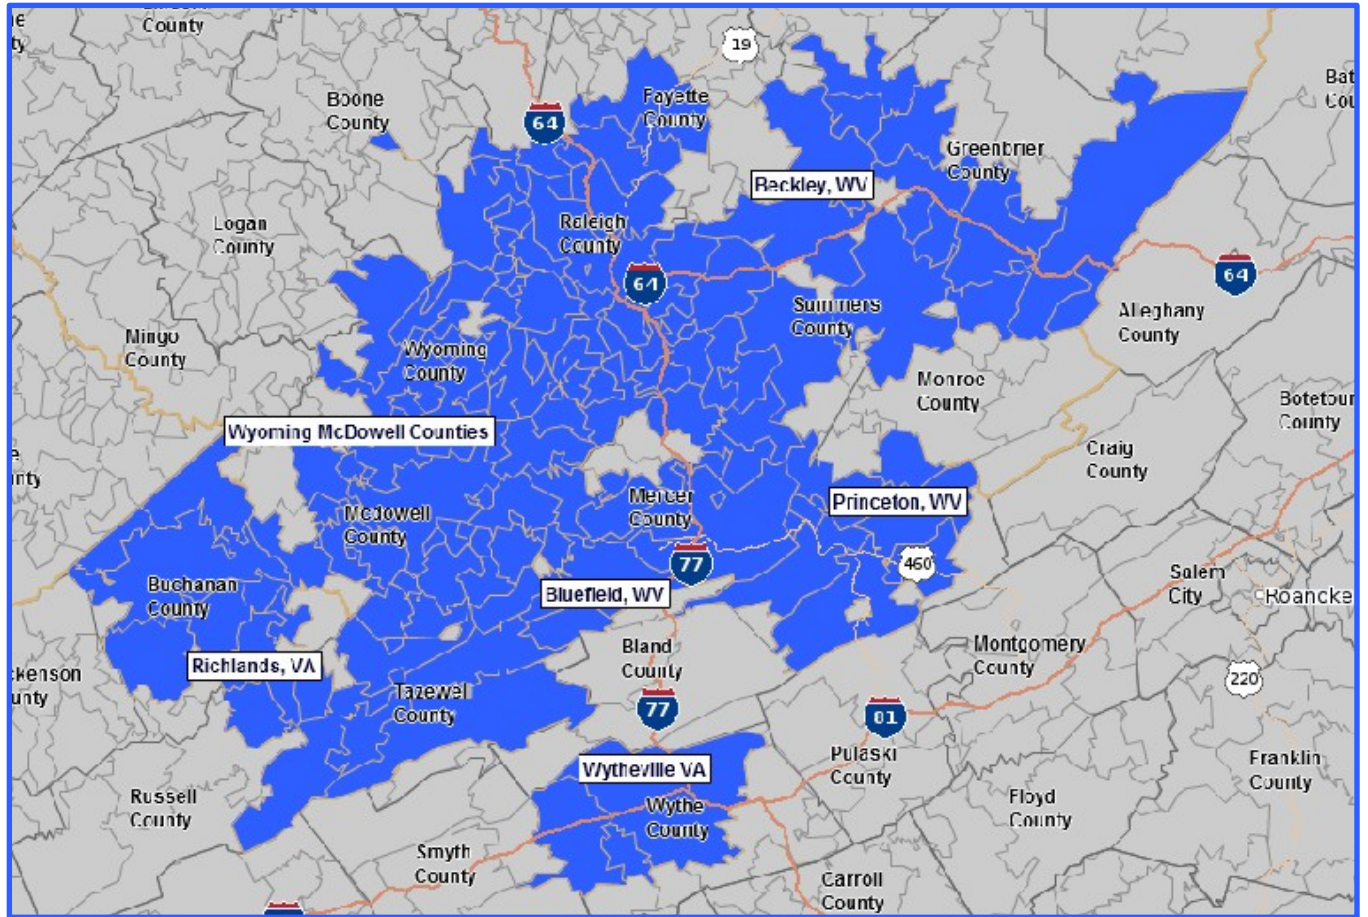

Bluefield-Beckley-Oak Hill, WV

MARKET AREAS COVERED

Beckley, WV

Households: 32,055
Estimated Viewers: 83,022

Bluefield, WV

Households: 8,605
Estimated Viewers: 22,286

Princeton, WV

Households: 10,175
Estimated Viewers: 26,353

CITIES WITH SERVICE* (complete list)

Hinton	Jumping Branch	Lerona	Athens
Kegley	Lashmeet	Matoaka	Pipestem
Princeton	Lindside	Peterstown	Narrows
Pearisburg	Rich Creek	Pembroke	Glen Lyn
Rock			

Richlands, VA

Adria	Bandy	Baptist Valley	Cedar Bluff
Claypool Hill	Clifffield	Doran	Gratton
Laurel	Long Branch	North Tazewell	Pilgrims Knob
Pounding Mill	Raven	Nest Branch	Red Ash
Richlands	Seaboard	Shortt's Gap	Sinking Waters
Swords Creek	Tazewell	Tip Top	Whitewood
Grundy			

CITIES WITH SERVICE* (complete list)

Glen Fork	Mullens	Pineville	Welch
Anawalt	Gary	Kimball	War
Bud	Brenton	Clear Fork	Cyclone
Kopperston	Lynco	Matheny	Oceana
Caret			