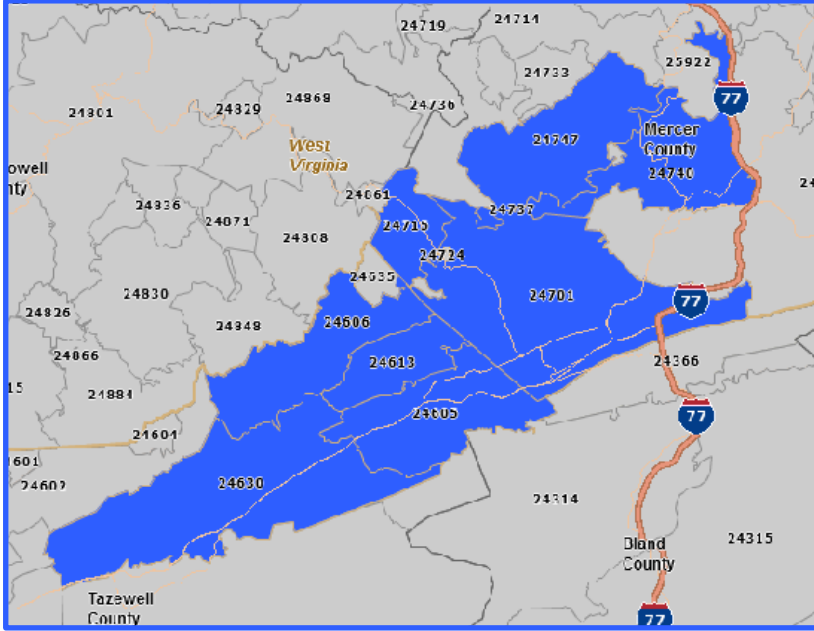

Bluefield, WV