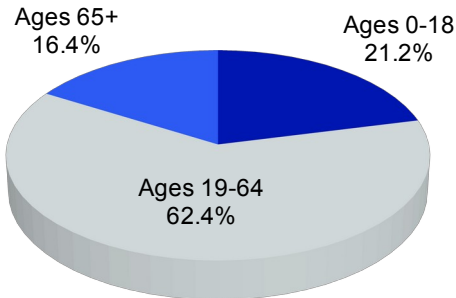

DEMOGRAPHIC INFORMATION

Age*