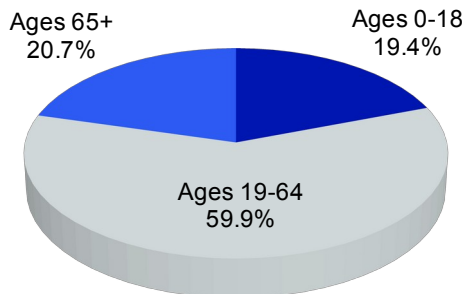

DEMOGRAPHIC INFORMATION

Age*