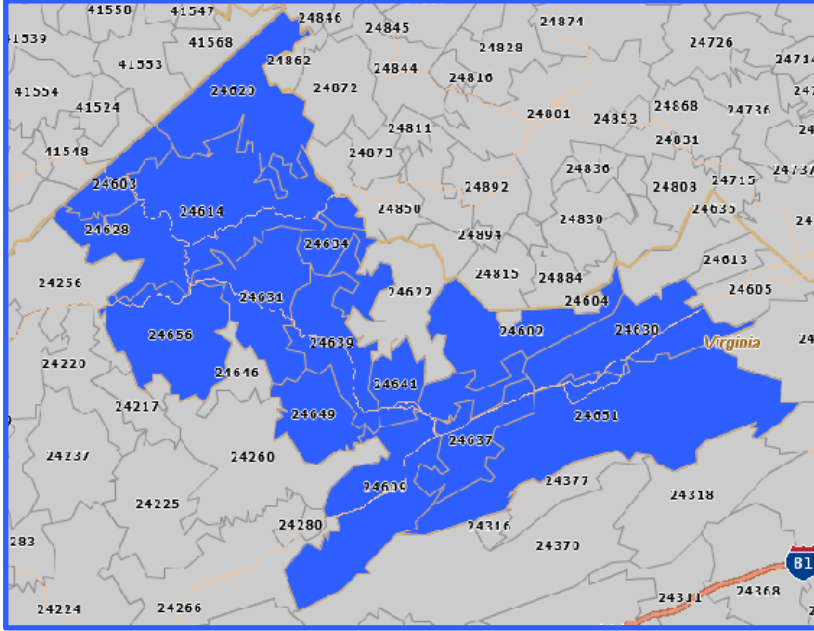

Richlands, VA