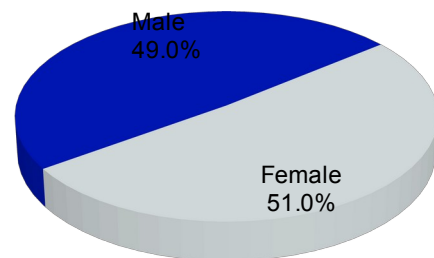

Princeton, WV

MARKET INFORMATION

Households: 10,175
Estimated Viewers: 26,353

Cable customers change monthly. Subscriber numbers are estimates. Estimated potential viewers calculated using total homes multiplied by 2.59 based on U.S. Census Bureau data.

Disclaimer: Subscribers numbers may change without notice.

ZIP CODES WITH SERVICE

24093	24124	24134	24136
24147	24150	24712	24715

CITIES WITH SERVICE

Hinton	Jumping Branch	Lerona	Athens
Kegley	Lashmeet	Matoaka	Princeton

DEMOGRAPHIC INFORMATION

Age*

Gender*