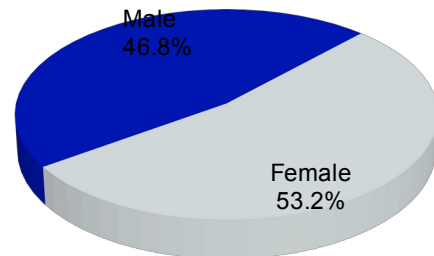

Bluefield, WV

MARKET INFORMATION

Households: 8,605
 Estimated Viewers: 22,286

Cable customers change monthly. Subscriber numbers are estimates. Estimated potential viewers calculated using total homes multiplied by 2.59 based on U.S. Census Bureau data.

Disclaimer: Subscribers numbers may change without notice.

ZIP CODES WITH SERVICE

22436	24605	24613	24630
24701	24715	24740	24747

CITIES WITH SERVICE

Bluefield	Green Valley	Bluwell	Bramwell
Pinnacle	Princeton	Pocahontas	North Tazewell
Abbs Valley	Yards	Rocky Gap	Brushfork

DEMOGRAPHIC INFORMATION

Age*

Gender*

Princeton, WV

MARKET INFORMATION

Households: 10,175
 Estimated Viewers: 26,353

Cable customers change monthly. Subscriber numbers are estimates. Estimated potential viewers calculated using total homes multiplied by 2.59 based on U.S. Census Bureau data.