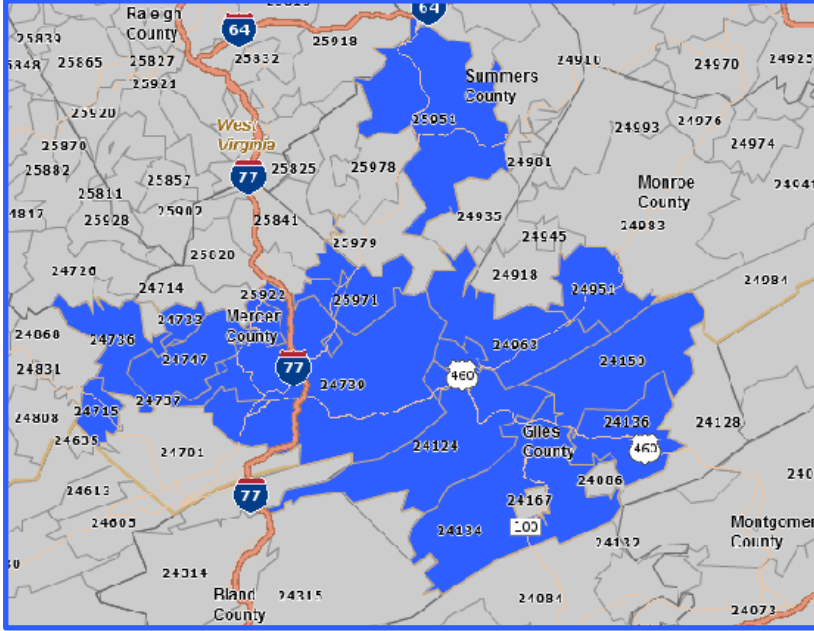

DEMOGRAPHIC INFORMATION

Age*

Gender*

Princeton, WV

MARKET INFORMATION

Households: 10,175
 Estimated Viewers: 26,353

Cable customers change monthly. Subscriber numbers are estimates. Estimated potential viewers calculated using total homes multiplied by 2.59 based on U.S. Census Bureau data.

Disclaimer: Subscribers numbers may change without notice.

ZIP CODES WITH SERVICE

24093	24124	24134	24136
24147	24150	24712	24715

CITIES WITH SERVICE

Hinton	Jumping Branch	Lerona	Athens
Kegley	Lashmeet	Matoaka	Princeton

CITIES WITH SERVICE* (complete list)

Glen Fork	Mullens	Pineville	Welch
Anawalt	Gary	Kimball	War
Bud	Brenton	Clear Fork	Cyclone
Kopperston	Lynco	Matheny	Oceana
Caret			