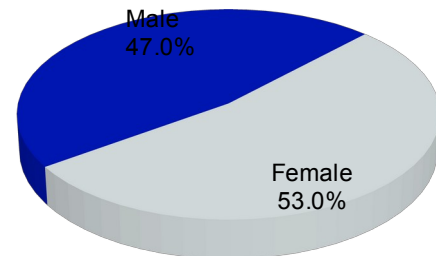

Beckley, WV

MARKET INFORMATION

Households: 32,055
 Estimated Viewers: 83,022

Cable customers change monthly. Subscriber numbers are estimates. Estimated potential viewers calculated using total homes multiplied by 2.59 based on U.S. Census Bureau data.

Disclaimer: Subscribers numbers may change without notice.

ZIP CODES WITH SERVICE

22939	24142	24701	24901
24902	24910	24916	24925

CITIES WITH SERVICE

Allen Junction	Amigo	Arnett	Artie
Beaver	Beckley	Bolt	Bradley

DEMOGRAPHIC INFORMATION

Age*

Gender*

Beckley, WV

ZIP CODES WITH SERVICE* (complete list)

22939	24142	24701	24901	25906	25961
24902	24910	24916	24925	25908	25962
24931	24957	24970	24986	25909	25967
25004	25007	25008	25044	25911	25969
25048	25060	25062	25140	25915	25970
25174	25180	25801	25802	25917	25972
25810	25811	25813	25816	25918	25976
25817	25818	25823	25825	25919	25978
25826	25827	25828	25829	25921	25979
25832	25836	25839	25840	25926	25981
25841	25816	25844	25847	25927	25984
25849	25851	25853	25855	25928	25989
25856	25857	25860	25865	25930	26901
25866	25871	25873	25878	25932	25958
25879	25880	25882	25890	25943	25905
25901	25902	25904			