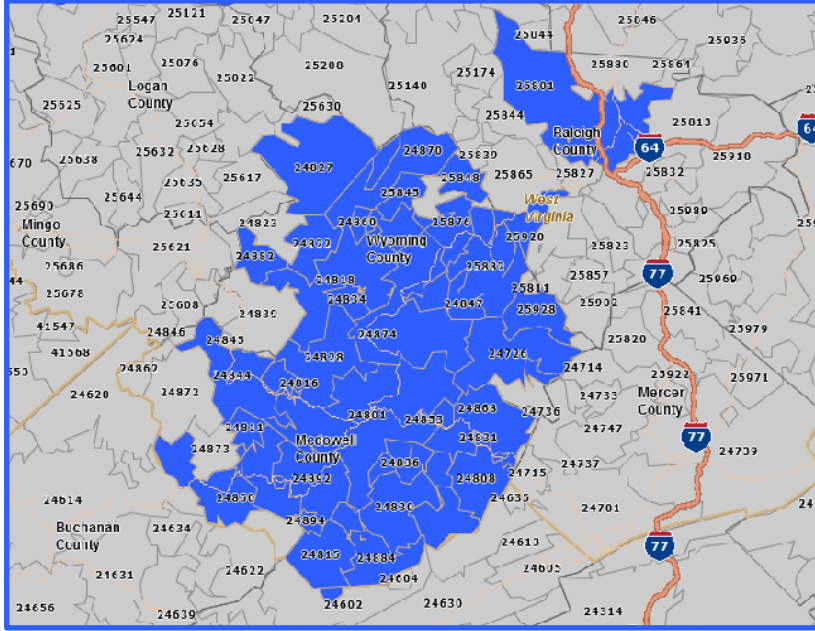

Wyoming-McDowell Counties