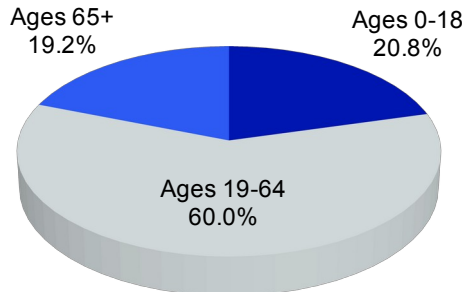

Bluefield, WV

MARKET INFORMATION

Households: 8,605
 Estimated Viewers: 22,286

Cable customers change monthly. Subscriber numbers are estimates. Estimated potential viewers calculated using total homes multiplied by 2.59 based on U.S. Census Bureau data.

DEMOGRAPHIC INFORMATION

Age*

Gender*

Princeton, WV

MARKET INFORMATION

Households: 10,175
 Estimated Viewers: 26,353

Cable customers change monthly. Subscriber numbers are estimates. Estimated potential viewers calculated using total homes multiplied by 2.59 based on U.S. Census Bureau data.