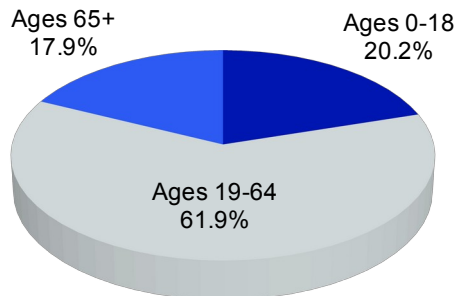

Beckley, WV

MARKET INFORMATION

Households: 32,055
 Estimated Viewers: 83,022

Cable customers change monthly. Subscriber numbers are estimates. Estimated potential viewers calculated using total homes multiplied by 2.59 based on U.S. Census Bureau data.

Disclaimer: Subscribers numbers may change without notice.

ZIP CODES WITH SERVICE

22939	24142	24701	24901
24902	24910	24916	24925

CITIES WITH SERVICE

Allen Junction	Amigo	Arnett	Artie
Beaver	Beckley	Bolt	Bradley

DEMOGRAPHIC INFORMATION

Age*

Gender*

Beckley, WV

ZIP CODES WITH SERVICE* (complete list)

22939	24142	24701	24901	25906	25961
24902	24910	24916	24925	25908	25962
24931	24957	24970	24986	25909	25967
25004	25007	25008	25044	25911	25969
25048	25060	25062	25140	25915	25970
25174	25180	25801	25802	25917	25972
25810	25811	25813	25816	25918	25976
25817	25818	25823	25825	25919	25978
25826	25827	25828	25829	25921	25979
25832	25836	25839	25840	25926	25981
25841	25816	25844	25847	25927	25984
25849	25851	25853	25855	25928	25989
25856	25857	25860	25865	25930	26901
25866	25871	25873	25878	25932	25958
25879	25880	25882	25890	25943	25905
25901	25902	25904			