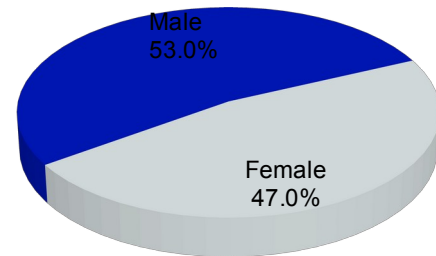

MARKET INFORMATION

Households: 7,975
 Estimated Viewers: 20,655

Cable customers change monthly. Subscriber numbers are estimates. Estimated potential viewers calculated using total homes multiplied by 2.59 based on U.S. Census Bureau data.

Disclaimer: Subscribers numbers may change without notice.

ZIP CODES WITH SERVICE

24602	24603	24609	24614
24620	24630	24631	24634

CITIES WITH SERVICE

Adria	Bandy	Baptist Valley	Cedar Bluff
Claypool Hill	Clifffield	Doran	Gratton

DEMOGRAPHIC INFORMATION

Age*

Gender*

Richlands, VA

ZIP CODES WITH SERVICE* (complete list)

24602	24603	24609	24614	24620	24630
24631	24634	24637	24639	24641	24649
24651	24656	24657			

CITIES WITH SERVICE* (complete list)