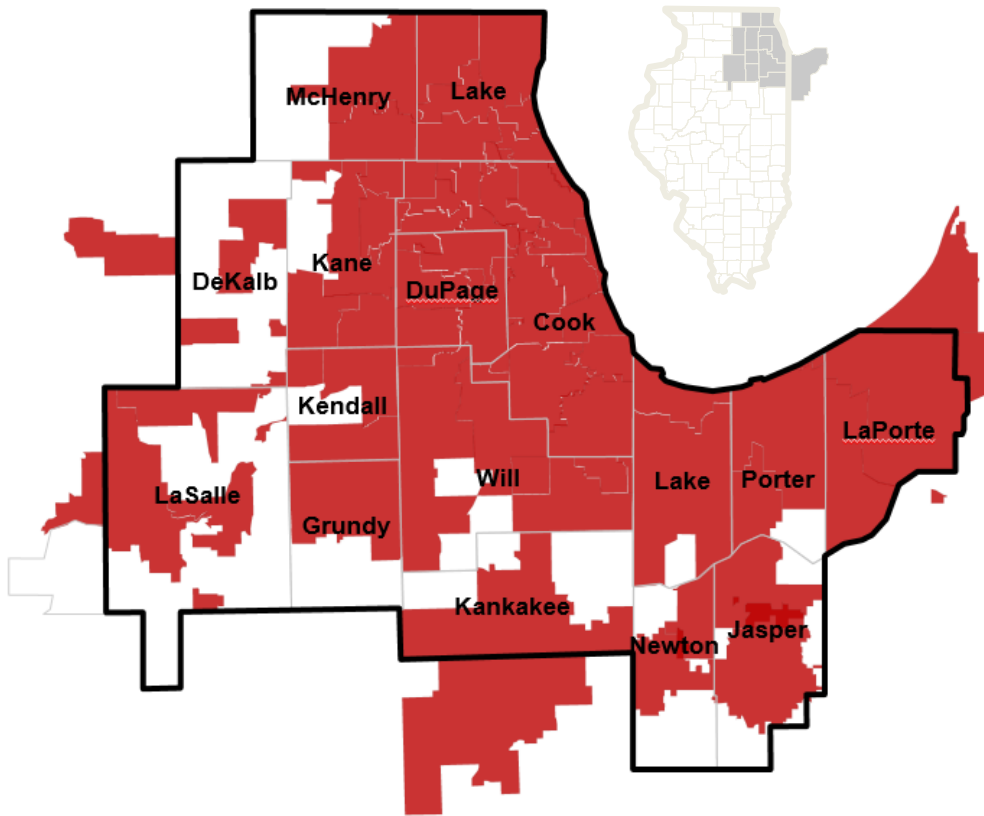

Chicago DMA MARKET PROFILE

Chicago Interconnect

Chicago

DMA Rank	3
----------	---

Total DMA TV HHs	3,299,720
Total Cable TV HHs	1,903,460
% of DMA TV HHs	57.7%

Interconnect Total UEs	2,464,150
% of DMA TV HHs	74.7%
+ Total UEs	2,598,752
% of DMA TV HHs	78.8%