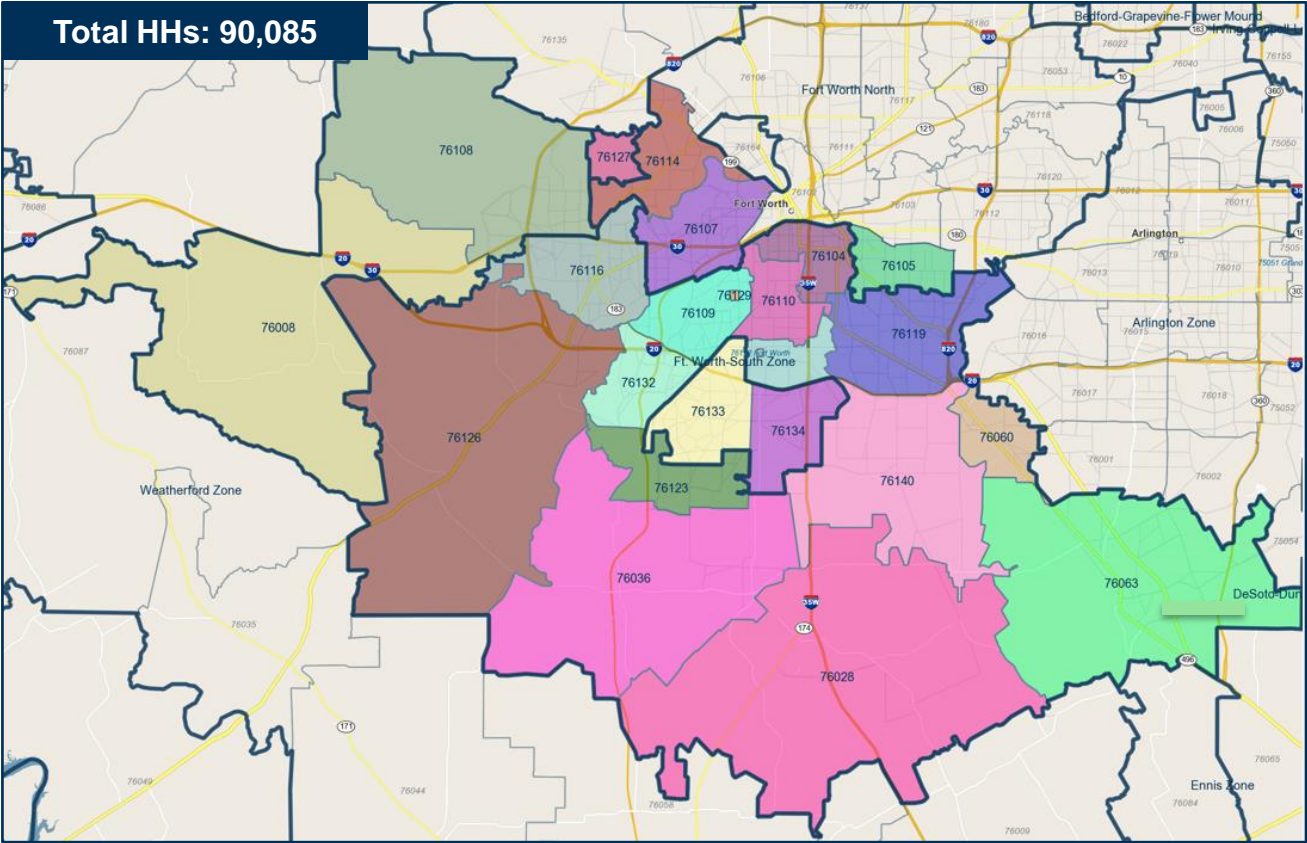

Fort Worth South Zone

Total HHs: 90,085

Demographics	
Med. Age	35
% Female	52%
Med. HH Income	$60,300
Bachelor's Degree +	27%
Owner-occupied	62%
HHs w. Kids	34%
Med. HU Value	$165,900
Hispanic	30%

Zone Zips and Cities	
76114 - Fort Worth	76036 - Crowley
76133 - Fort Worth	76129 - Fort Worth
76122 - Fort Worth	76110 - Fort Worth
76108 - Fort Worth	76140 - Fort Worth
76115 - Fort Worth	76134 - Fort Worth
76107 - Fort Worth	76116 - Fort Worth
76123 - Fort Worth	76063 - Mansfield
76109 - Fort Worth	76132 - Fort Worth
76127 - Naval Air Station JRB	76060 - Kennedale
76119 - Fort Worth	76126 - Fort Worth
76104 - Fort Worth	76028 - Burleson
76008 - Aledo	76122 - Fort Worth
76105 - Fort Worth	76129 - Fort Worth