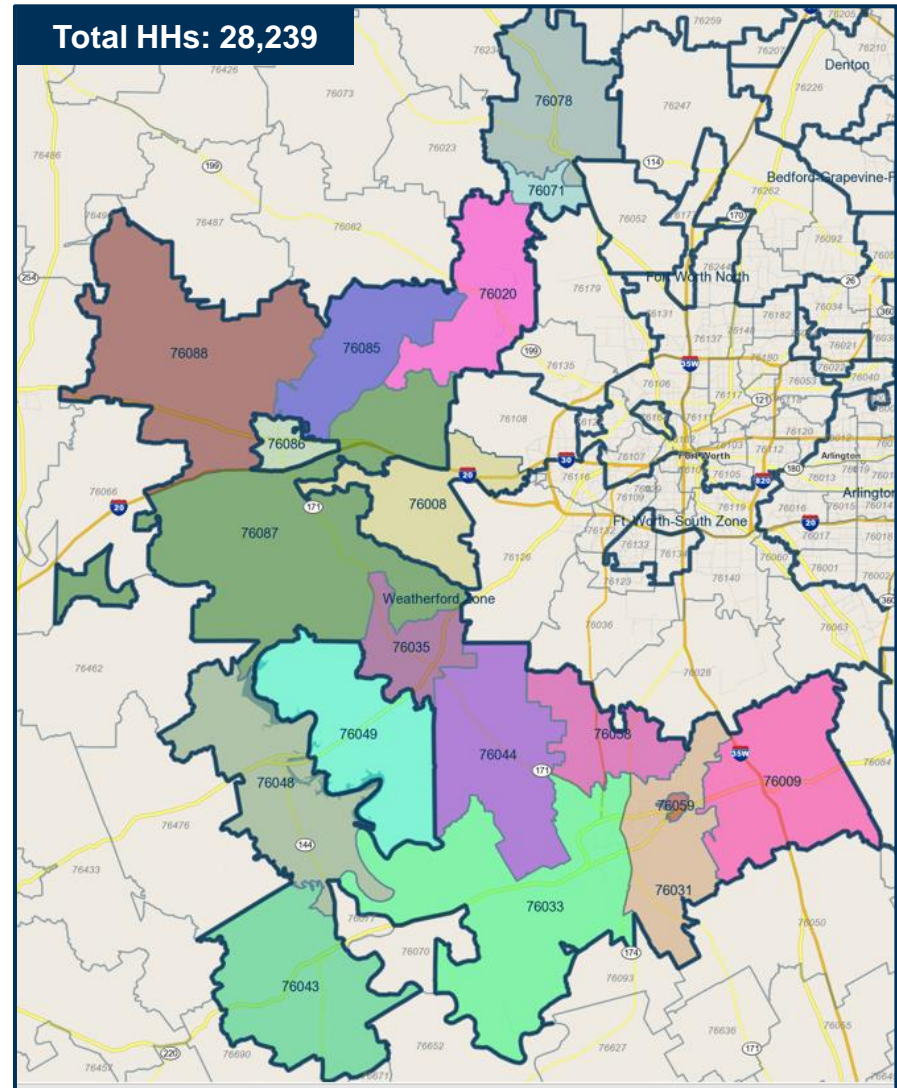

# Fort Worth South Zone

**Total HHs: 90,085**

Demographics	
Med. Age	35
% Female	52%
Med. HH Income	\$60,300
Bachelor's Degree +	27%
Owner-occupied	62%
HHs w. Kids	34%
Med. HU Value	\$165,900
Hispanic	30%

Zone Zips and Cities	
76114 - Fort Worth	76036 - Crowley
76133 - Fort Worth	76129 - Fort Worth
76122 - Fort Worth	76110 - Fort Worth
76108 - Fort Worth	76140 - Fort Worth
76115 - Fort Worth	76134 - Fort Worth
76107 - Fort Worth	76116 - Fort Worth
76123 - Fort Worth	76063 - Mansfield
76109 - Fort Worth	76132 - Fort Worth
76127 - Naval Air Station JRB	76060 - Kennedale
76119 - Fort Worth	76126 - Fort Worth
76104 - Fort Worth	76028 - Burleson
76008 - Aledo	76122 - Fort Worth
76105 - Fort Worth	76129 - Fort Worth

# Weatherford/Cleburne/Azle Zone

Demographics	
Med. Age	39
% Female	51%
Med. HH Income	\$63,300
Bachelor's Degree +	23%
Owner-occupied	76%
HHs w. Kids	31%
Med. HU Value	\$165,800
Hispanic	17%

Zone Zips and Cities	
76059 - Keene	76033 - Cleburne
76085 - Weatherford	76049 - Granbury
76086 - Weatherford	76058 - Joshua
76078 - Rhome	76087 - Weatherford
76020 - Azle	76031 - Cleburne
76048 - Granbury	76071 - Newark
76009 - Alvarado	76044 - Godley
76088 - Weatherford	76008 - Aledo
76035 - Cresson	76043 - Glen Rose