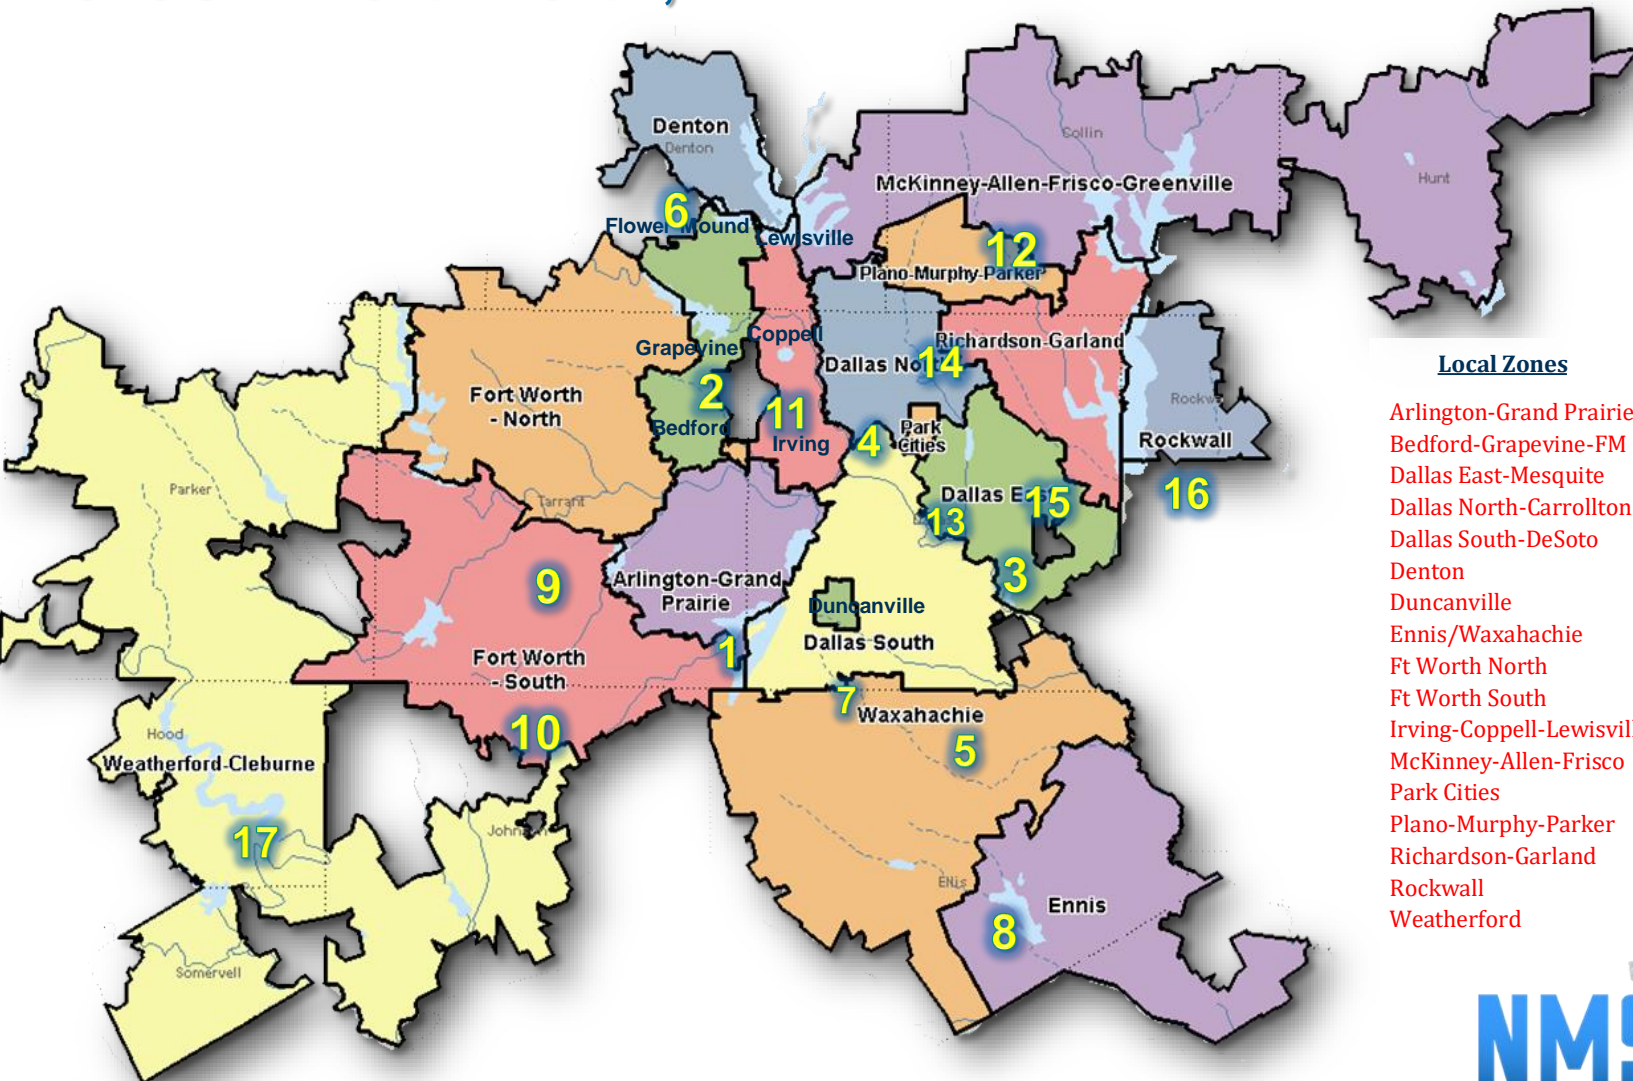

# Dallas – Fort Worth, TX

Local Zones	Cable HH's
Arlington-Grand Prairie	74,853
Bedford-Grapevine-FM	54,086
Dallas East-Mesquite	99,007
Dallas North-Carrollton	106,260
Dallas South-DeSoto	80,805
Denton	33,013
Duncanville	2,707
Ennis/Waxahachie	10,490
Ft Worth North	89,447
Ft Worth South	90,085
Irving-Coppell-Lewisville	57,874
McKinney-Allen-Frisco	87,015
Park Cities	7,998
Plano-Murphy-Parker	49,328
Richardson-Garland	71,935
Rockwall	7,185
Weatherford	28,239

# Arlington / Grand Prairie Zone