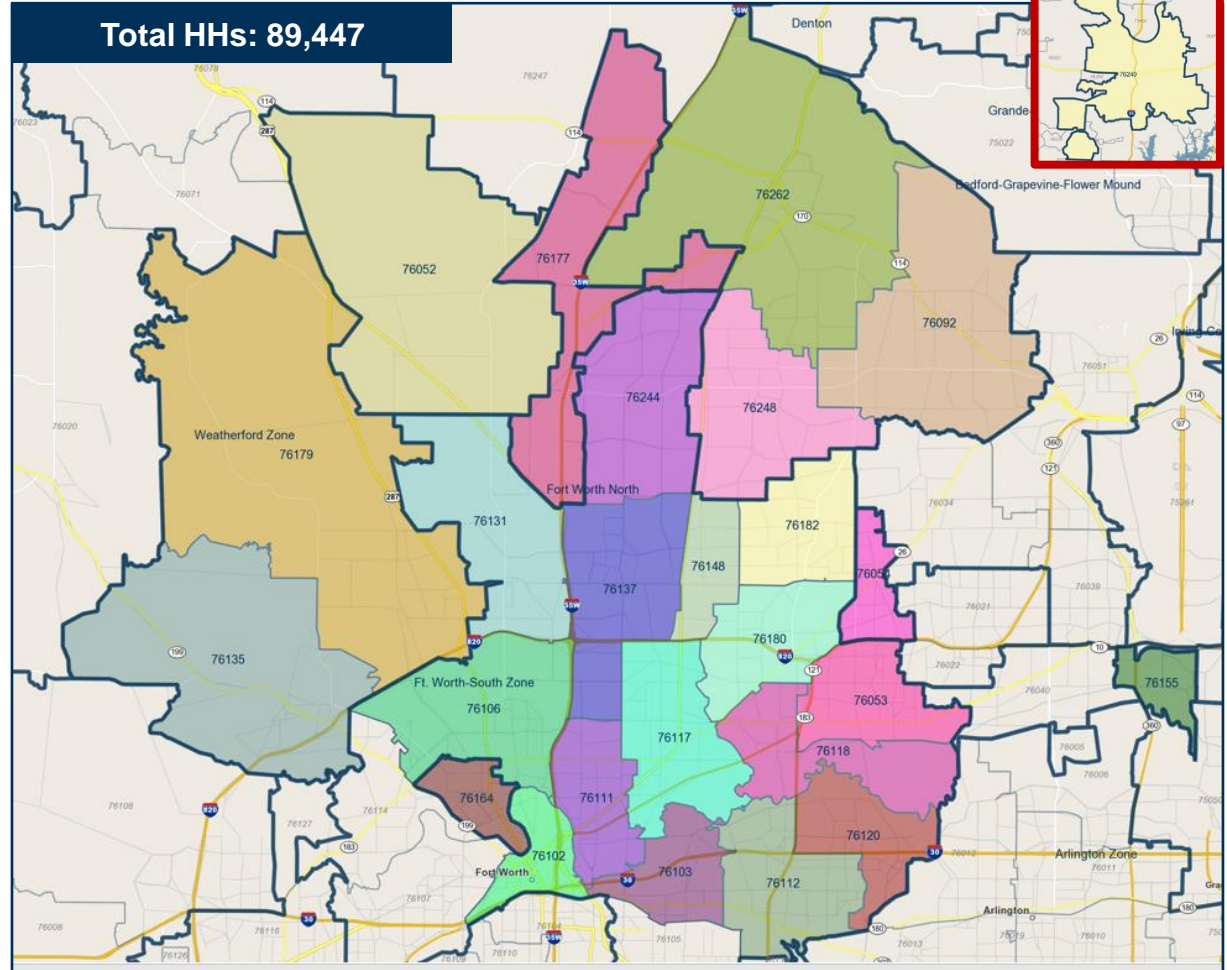

Fort Worth North Zone

76180 - North Richland Hills	76120 - Fort Worth
76054 - Hurst	76111 - Fort Worth
76155 - Fort Worth	76053 - Hurst
76103 - Fort Worth	76244 - Keller
76135 - Fort Worth	76052 - Haslet
76137 - Fort Worth	76117 - Haltom City
76148 - Fort Worth	76248 - Keller
76131 - Fort Worth	76112 - Fort Worth
76177 - Fort Worth	76102 - Fort Worth
76164 - Fort Worth	76262 - Roanoke
76106 - Fort Worth	76182 - North Richland Hills
76207 - Denton	

Zone Zips and Cities

76114 - Fort Worth	76036 - Crowley

Demographics

Med. Age	35
% Female	51%
Med. HH Income	$71,800
Bachelor's Degree +	31%
Owner-occupied	67%
HHs w. Kids	37%
Med. HU Value	$180,000
Hispanic	24%