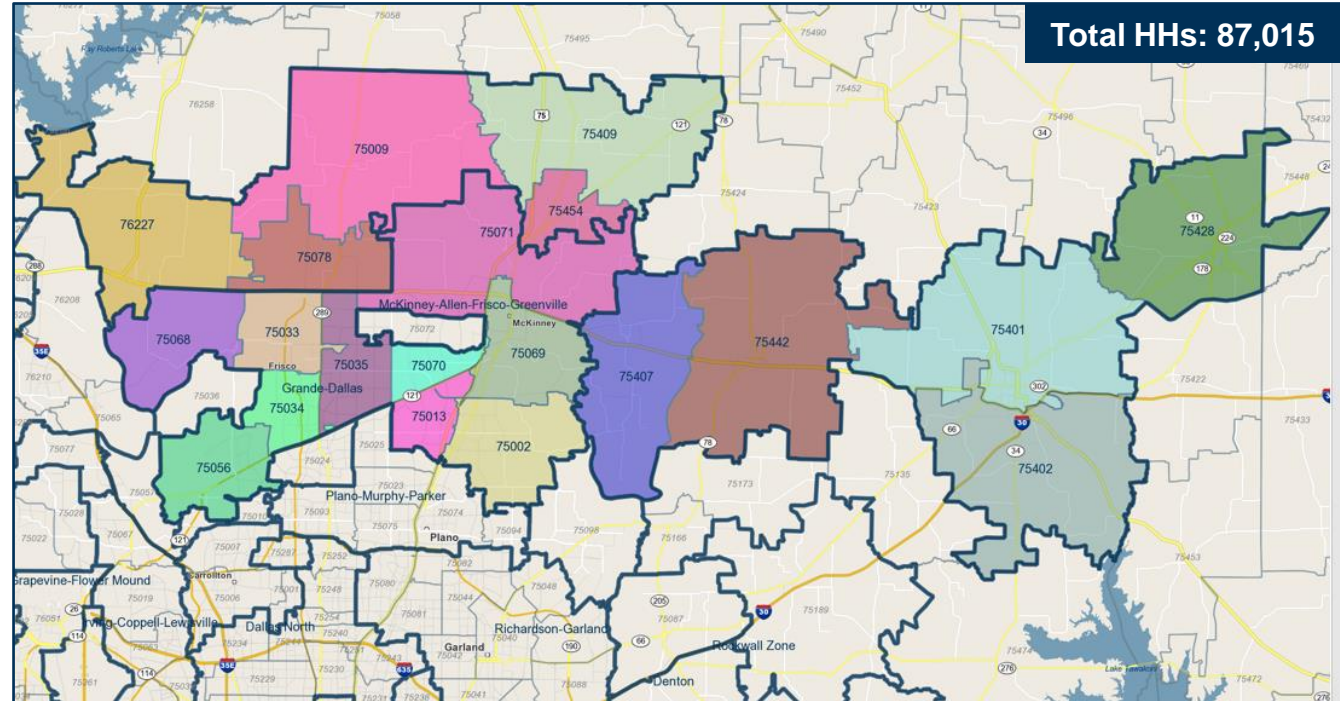

McKinney/Allen/Frisco/Greenville Zone

Demographics

Med. Age	36
% Female	51%
Med. HH Income	$102,500
Bachelor's Degree +	48%
Owner-occupied	75%
HHs w. Kids	46%
Med. HU Value	$295,400
Hispanic	16%

Zone Zips and Cities

75002 - Allen	75071 - McKinney
75009 - Celina	75078 - Prosper
75013 - Allen	75401 - Greenville
75033 - Frisco	75402 - Greenville
75034 - Frisco	75407 - Princeton
75035 - Frisco	75409 - Anna
75056 - The Colony	75428 - Commerce
75068 - Little Elm	75442 - Farmersville
75069 - McKinney	75454 - Melissa
75070 - McKinney	76227 - Aubrey