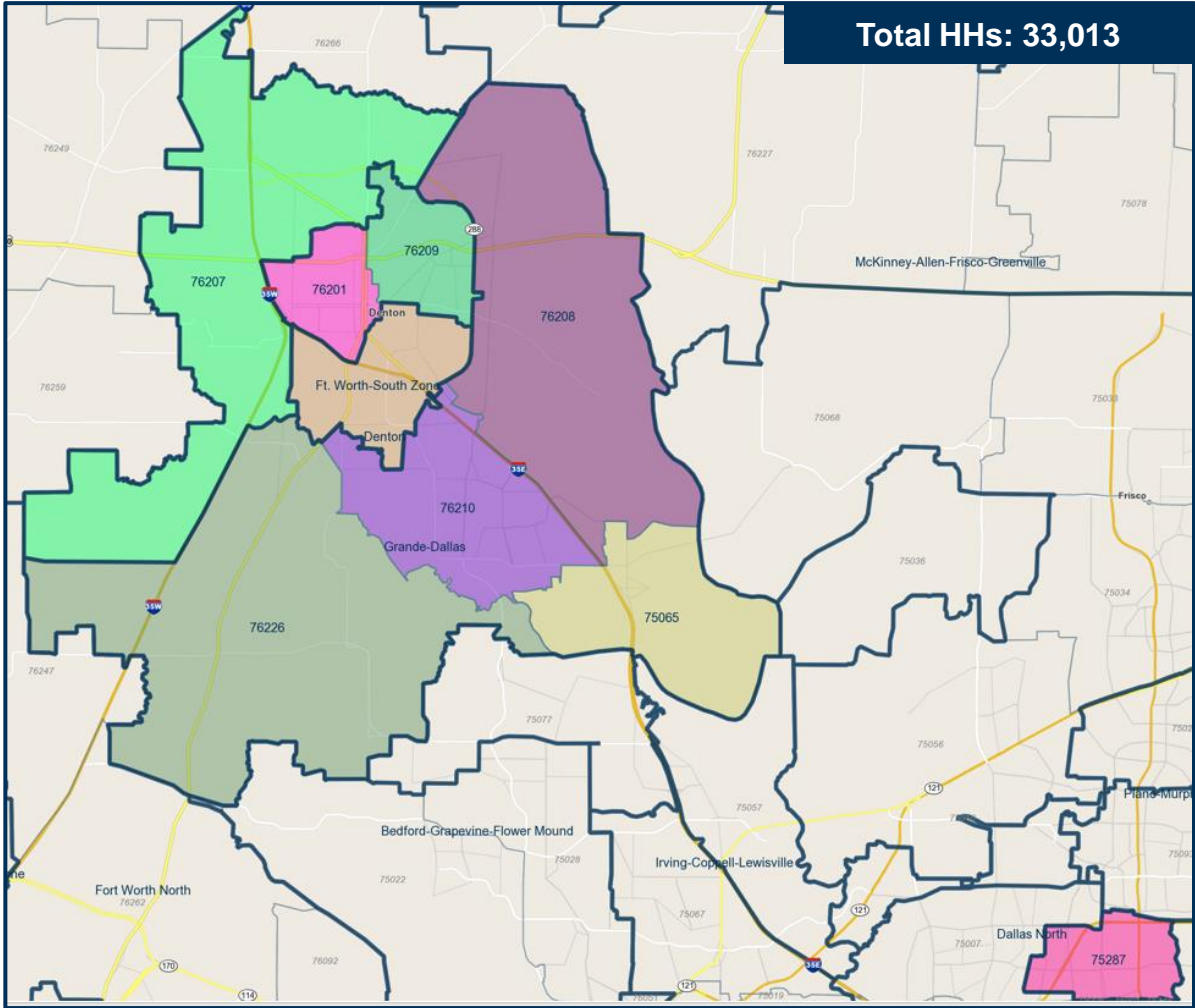

# Weatherford/Cleburne/Azle Zone

Demographics	
Med. Age	39
% Female	51%
Med. HH Income	\$63,300
Bachelor's Degree +	23%
Owner-occupied	76%
HHs w. Kids	31%
Med. HU Value	\$165,800
Hispanic	17%

Zone Zips and Cities	
76059 - Keene	76033 - Cleburne
76085 - Weatherford	76049 - Granbury
76086 - Weatherford	76058 - Joshua
76078 - Rhome	76087 - Weatherford
76020 - Azle	76031 - Cleburne
76048 - Granbury	76071 - Newark
76009 - Alvarado	76044 - Godley
76088 - Weatherford	76008 - Aledo
76035 - Cresson	76043 - Glen Rose

# Denton Zone

Zone Zips and Cities	
76207 - Denton	76226 - Argyle
76210 - Denton	75065 - Lake Dallas
76205 - Denton	76201 - Denton
75287 - Dallas	76209 - Denton
76208 - Denton	

Demographics	
Med. Age	34
% Female	51%
Med. HH Income	\$58,000
Bachelor's Degree +	41%
Owner-occupied	42%
HHs w. Kids	26%
Med. HU Value	\$241,200
Hispanic	21%

# Irving/Coppell/Lewisville Zone