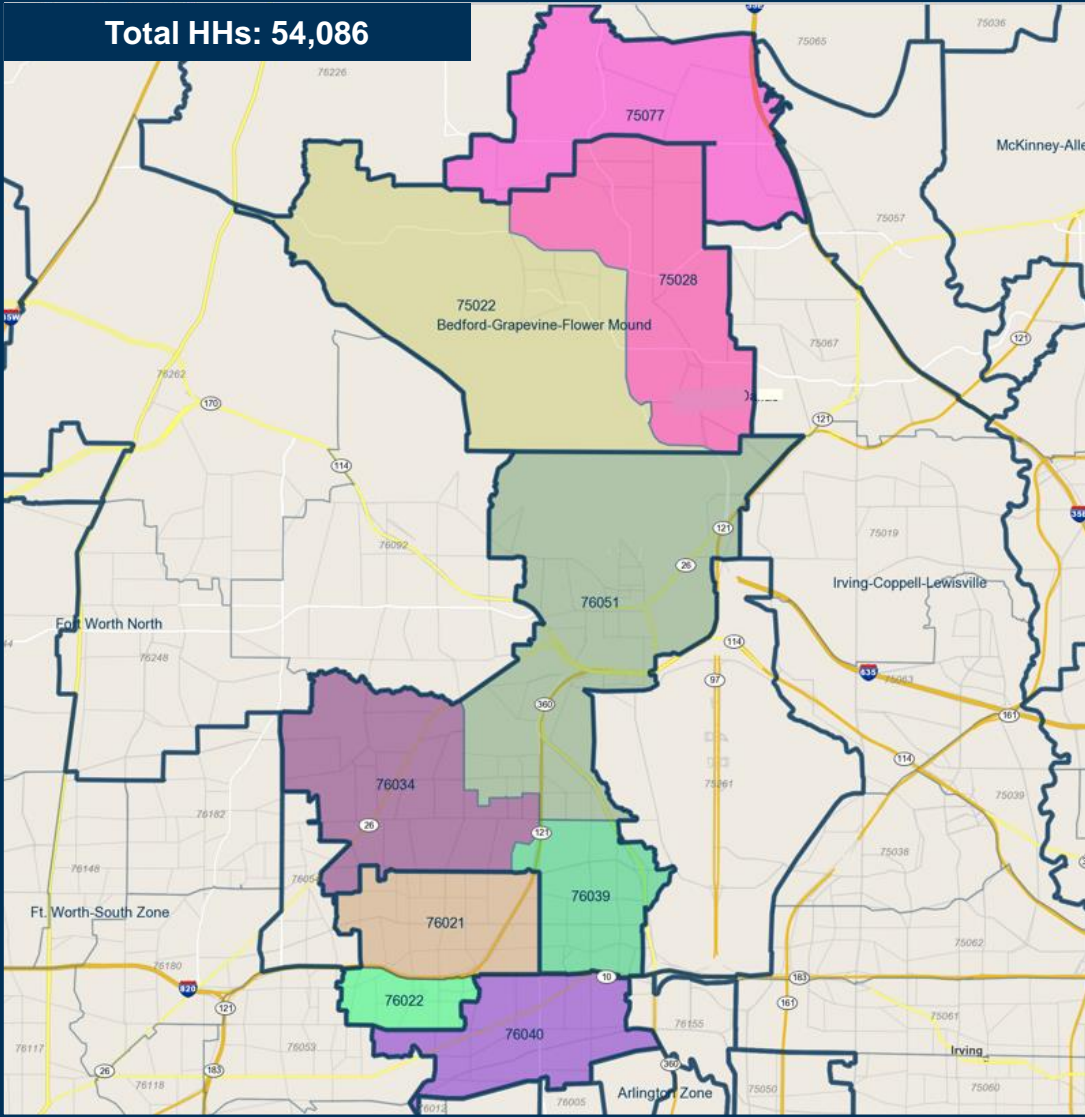

Bedford/Grapevine/ Flower Mound Zone

Demographics

Med. Age	39
% Female	51%
Med. HH Income	$92,400
Bachelor's Degree +	46%
Owner-occupied	66%
HHs w. Kids	35%
Med. HU Value	$277,900
Hispanic	14%

Zone Zips and Cities

76039 - Euless	76034 - Colleyville
76051 - Grapevine	76022 - Bedford
75077 - Lewisville	75028 - Flower Mound
76040 - Euless	75022 - Flower Mound
76021 - Bedford