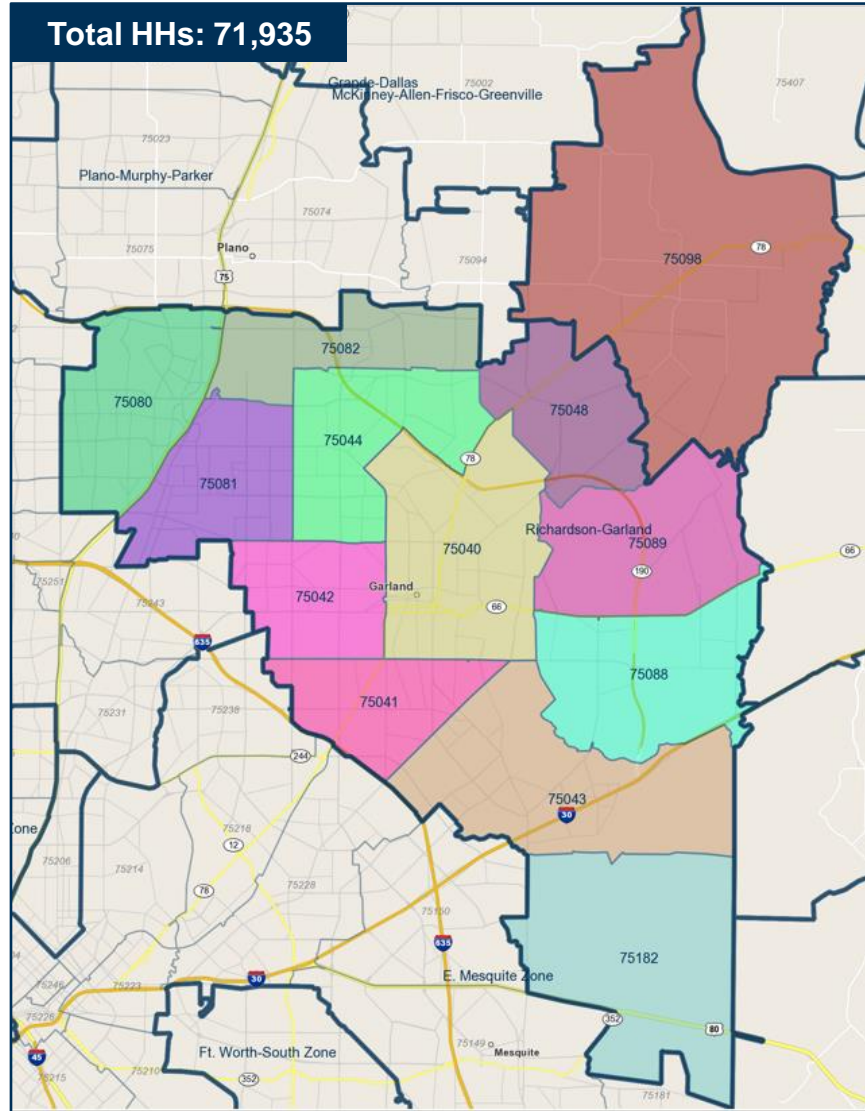

Richardson/Garland Zone

Demographics	
Med. Age	35
% Female	51%
Med. HH Income	$67,100
Bachelor's Degree +	34%
Owner-occupied	64%
HHs w. Kids	35%
Med. HU Value	$182,700
Hispanic	29%

Zone Zips and Cities	
75040 - Garland	75080 - Richardson
75041 - Garland	75081 - Richardson
75042 - Garland	75082 - Richardson
75043 - Garland	75088 - Rowlett
75044 - Garland	75089 - Rowlett
75048 - Sachse	75098 - Wylie
	75182 - Sunnyvale