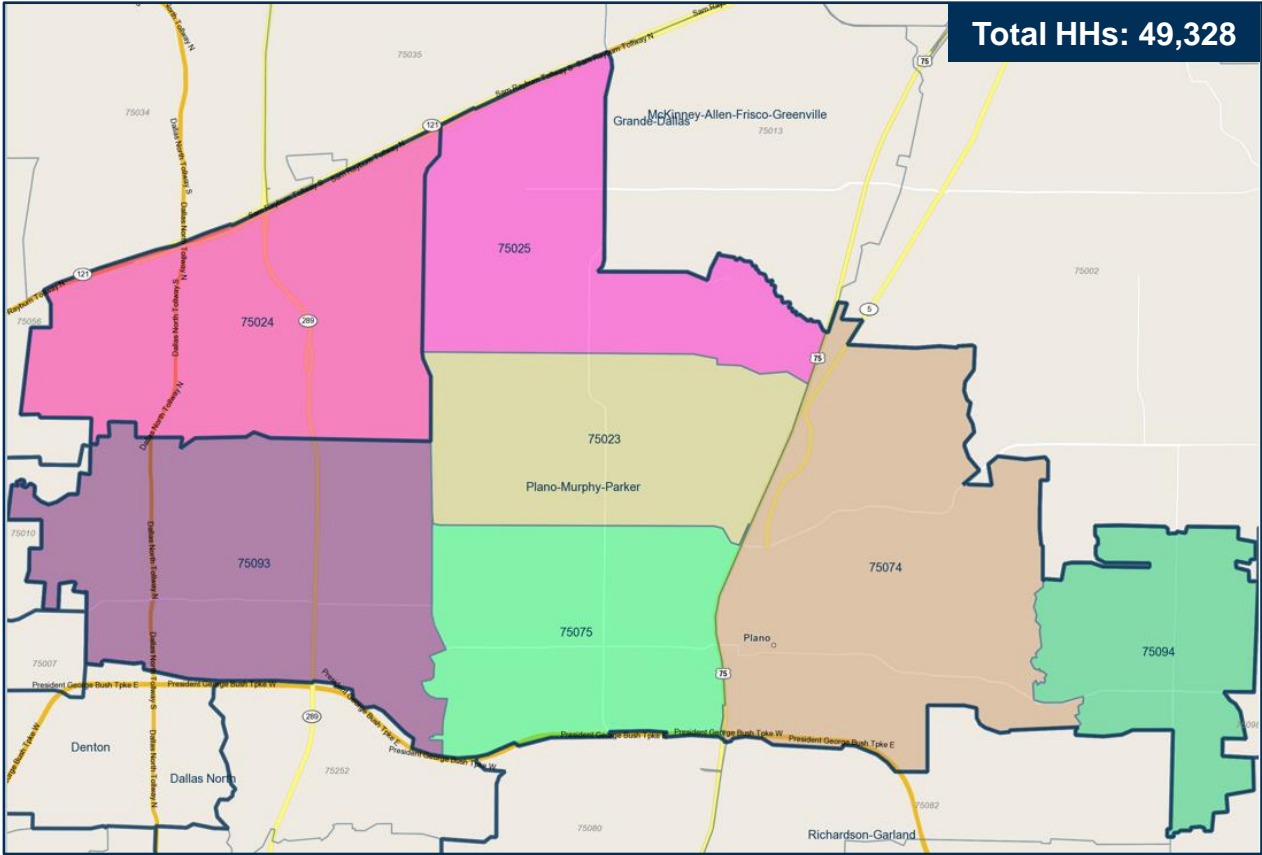

Plano/Murphy/Parker Zone

Demographics	
Med. Age	39
% Female	51%
Med. HH Income	$95,500
Bachelor's Degree +	54%
Owner-occupied	63%
HHs w. Kids	37%
Med. HU Value	$299,500
Hispanic	15%

Zone Zips and Cities	
75075 - Plano	75025 - Plano
75074 - Plano	75094 - Plano
75023 - Plano	75024 - Plano
75093 - Plano