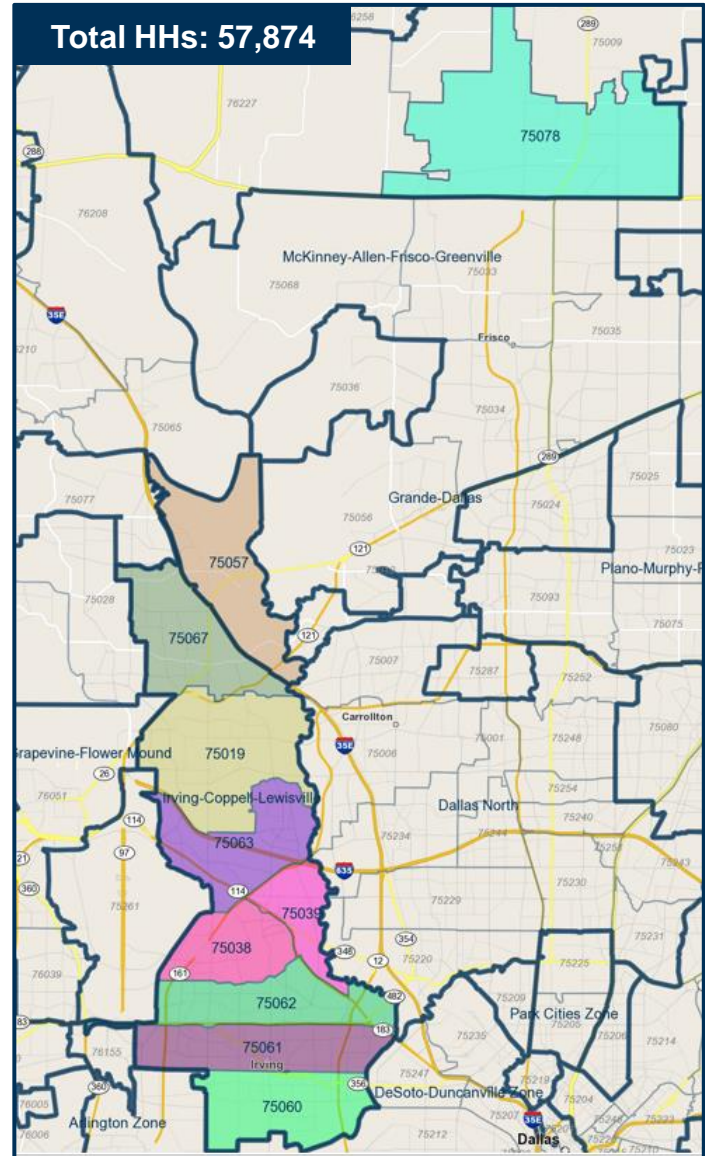

Irving/Coppell/Lewisville Zone

Demographics

Med. Age	35
% Female	51%
Med. HH Income	$74,100
Bachelor's Degree +	52%
Owner-occupied	36%
HHs w. Kids	31%
Med. HU Value	$28 1,600
Hispanic	22%

Zone Zips and Cities

75019 - Coppell	75067 - Lewisville
75038 - Irving	75057 - Lewisville
75039 - Irving	75060 - Irving
75063 - Irving	75061 - Irving
75078 - Prosper	75062 - Irving