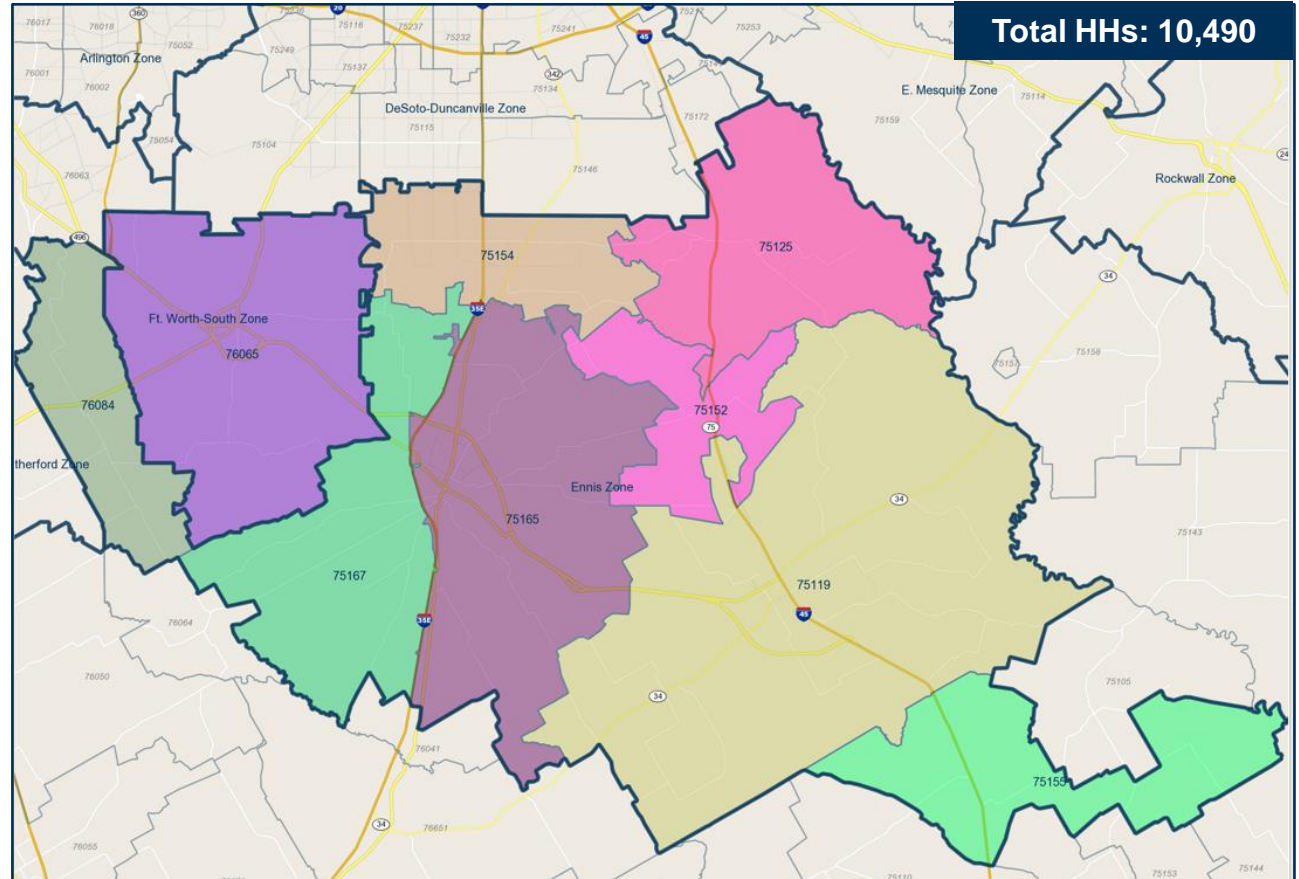

Ennis/Waxahachie Zone

Demographics

Med. Age	36
% Female	51%
Med. HH Income	$75,259
Bachelor's Degree +	24%
Owner-occupied	76%
HHs w. Kids	40%
Med. HU Value	$176,300
Hispanic	23%

Zone Zips and Cities

75119 - Ennis	75165 - Waxahachie
75125 - Ferris	75167 - Waxahachie
75152 - Palmer	76065 - Midlothian
75154 - Red Oak	76084 - Venus
75155 - Rice