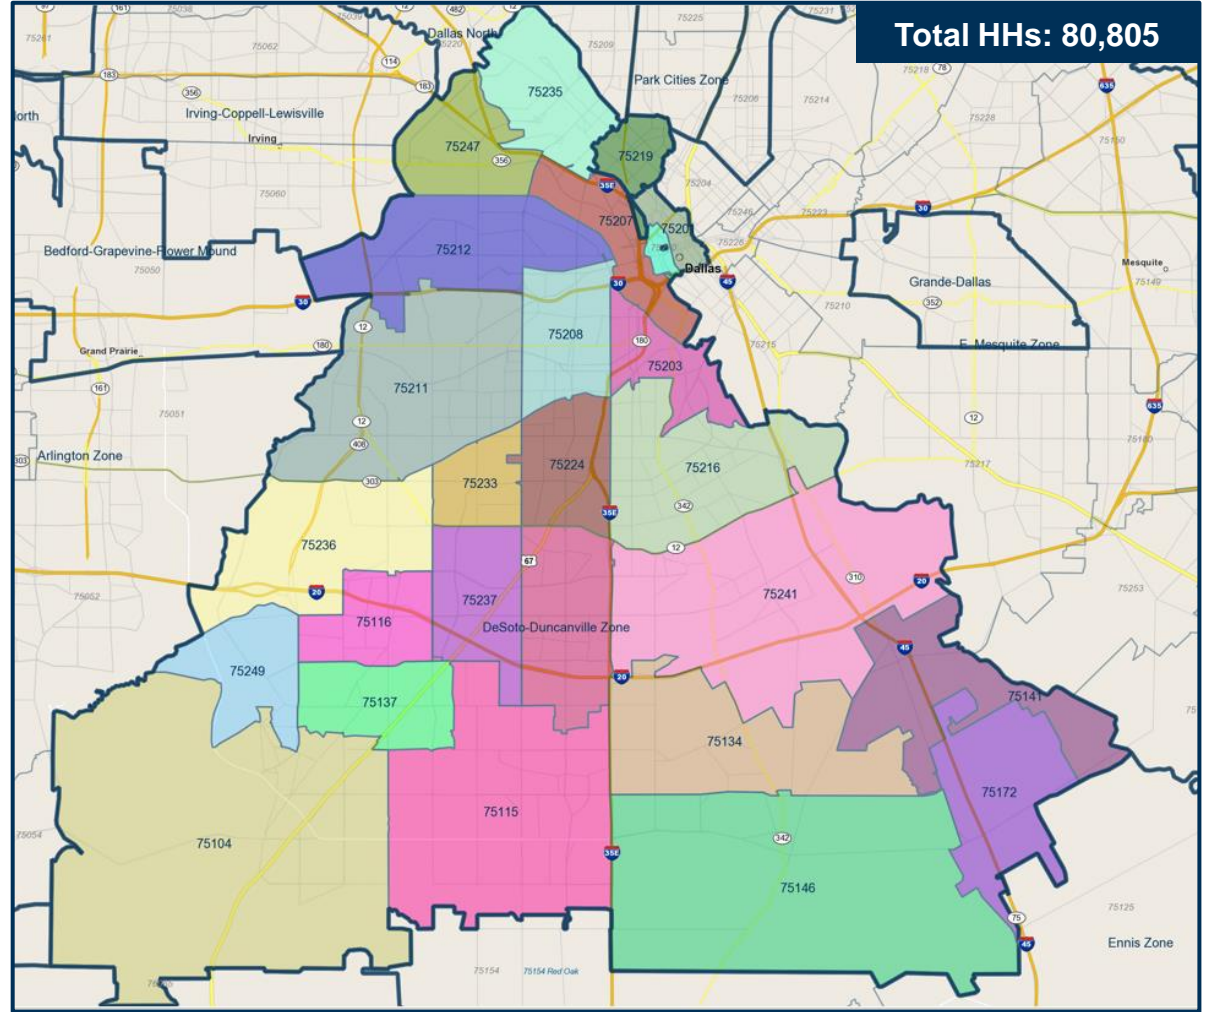

Dallas South/Duncanville Zone

Demographics

Med. Age	33
% Female	51%
Med. HH Income	$49,300
Bachelor's Degree +	21%
Owner-occupied	53%
HHs w. Kids	32%
Med. HU Value	$138,100
Hispanic	41%

Zone Zips and Cities

75237 - Dallas	75236 - Dallas
75201 - Dallas	75249 - Dallas
75212 - Dallas	75241 - Dallas
75116 - Duncanville	75115 - Desoto
75146 - Lancaster	75134 - Lancaster
75216 - Dallas	75211 - Dallas
75232 - Dallas	75203 - Dallas
75235 - Dallas	75208 - Dallas
75137 - Duncanville	75172 - Wilmer
75224 - Dallas	75104 - Cedar Hill
75233 - Dallas	75219 - Dallas
75202 - Dallas	75207 - Dallas
75247 - Dallas	75141 - Hutchins