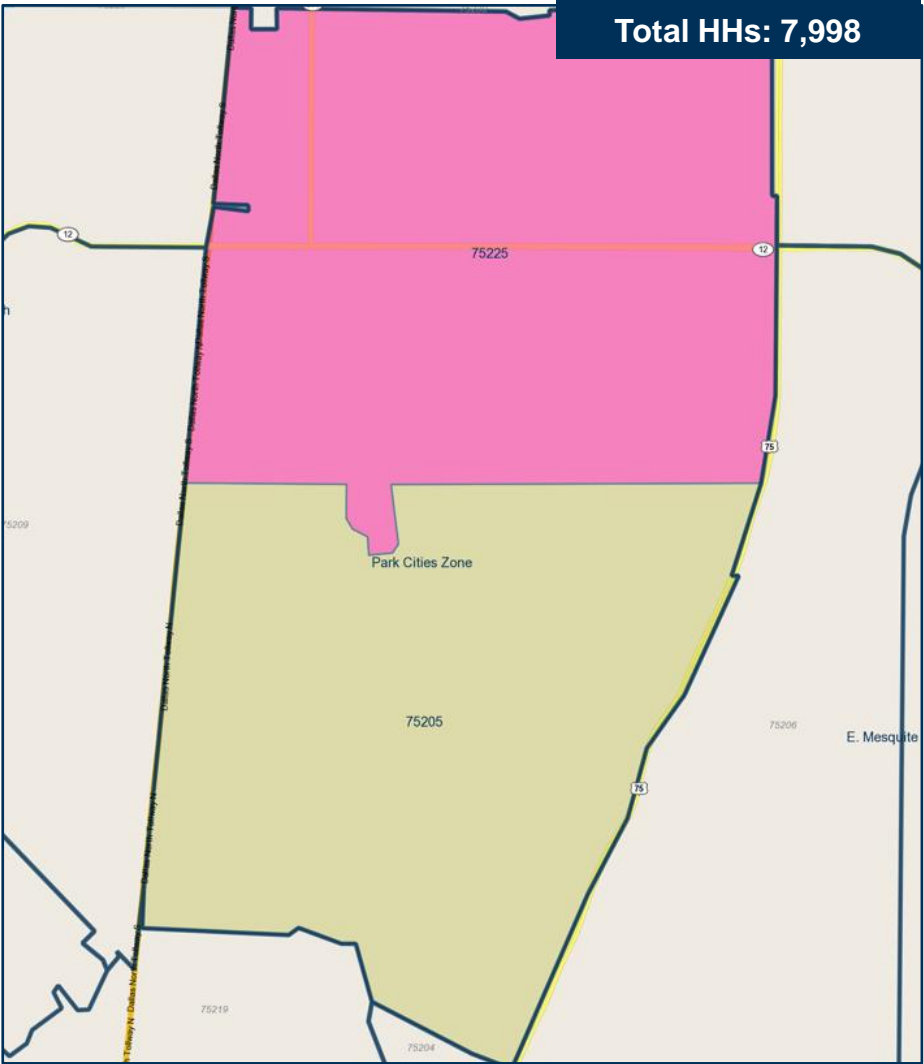

Park Cities Zone

Demographics	
Med. Age	37
% Female	53%
Med. HH Income	$154,700
Bachelor's Degree +	80%
Owner-occupied	65%
HHs w. Kids	29%
Med. HU Value	$989,300
Hispanic	6%

Zone Zips and Cities	
75225 - Dallas	75205 - Dallas