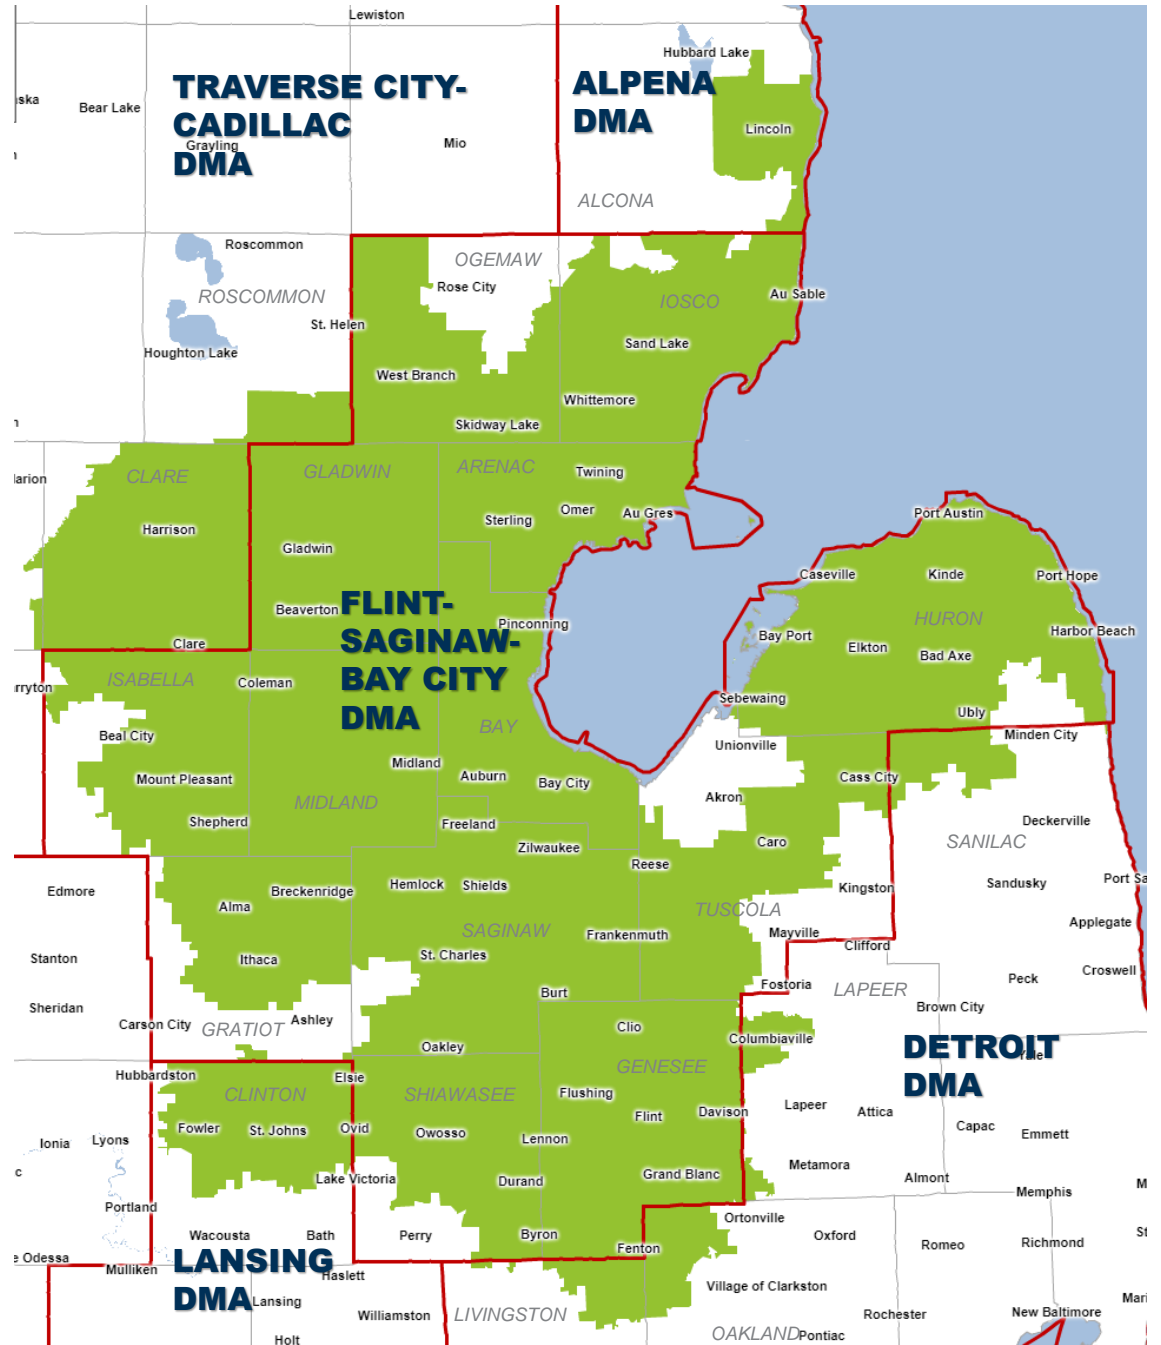

# Flint-Saginaw- Bay City, MI Interconnect

Thank You for Choosing National Media Spots, Inc.  
We Appreciate Your Business!  
888-579-8088  
[www.nationalmediaspots.com](http://www.nationalmediaspots.com)  
[media@nationalmediaspots.com](mailto:media@nationalmediaspots.com)

# Bay City Zone

- 48611 Auburn, MI
- 48706 Bay City, MI
- 48708 Bay City, MI
- 48612 Beaverton, MI
- 48618 Coleman, MI
- 48732 Essexville, MI
- 48623 Freeland, MI
- 48624 Gladwin, MI
- 48628 Hope, MI
- 48631 Kawkawlin, MI
- 48634 Linwood, MI
- 48640 Midland, MI
- 48642 Midland, MI
- 48650 Pinconning, MI
- 48604 Saginaw, MI
- 48657 Sanford, MI
- 48658 Standish, MI

**TRAVERSE  
CITY-  
CADILLAC  
DMA**

**FLINT-  
SAGINAW-  
BAY CITY  
DMA**