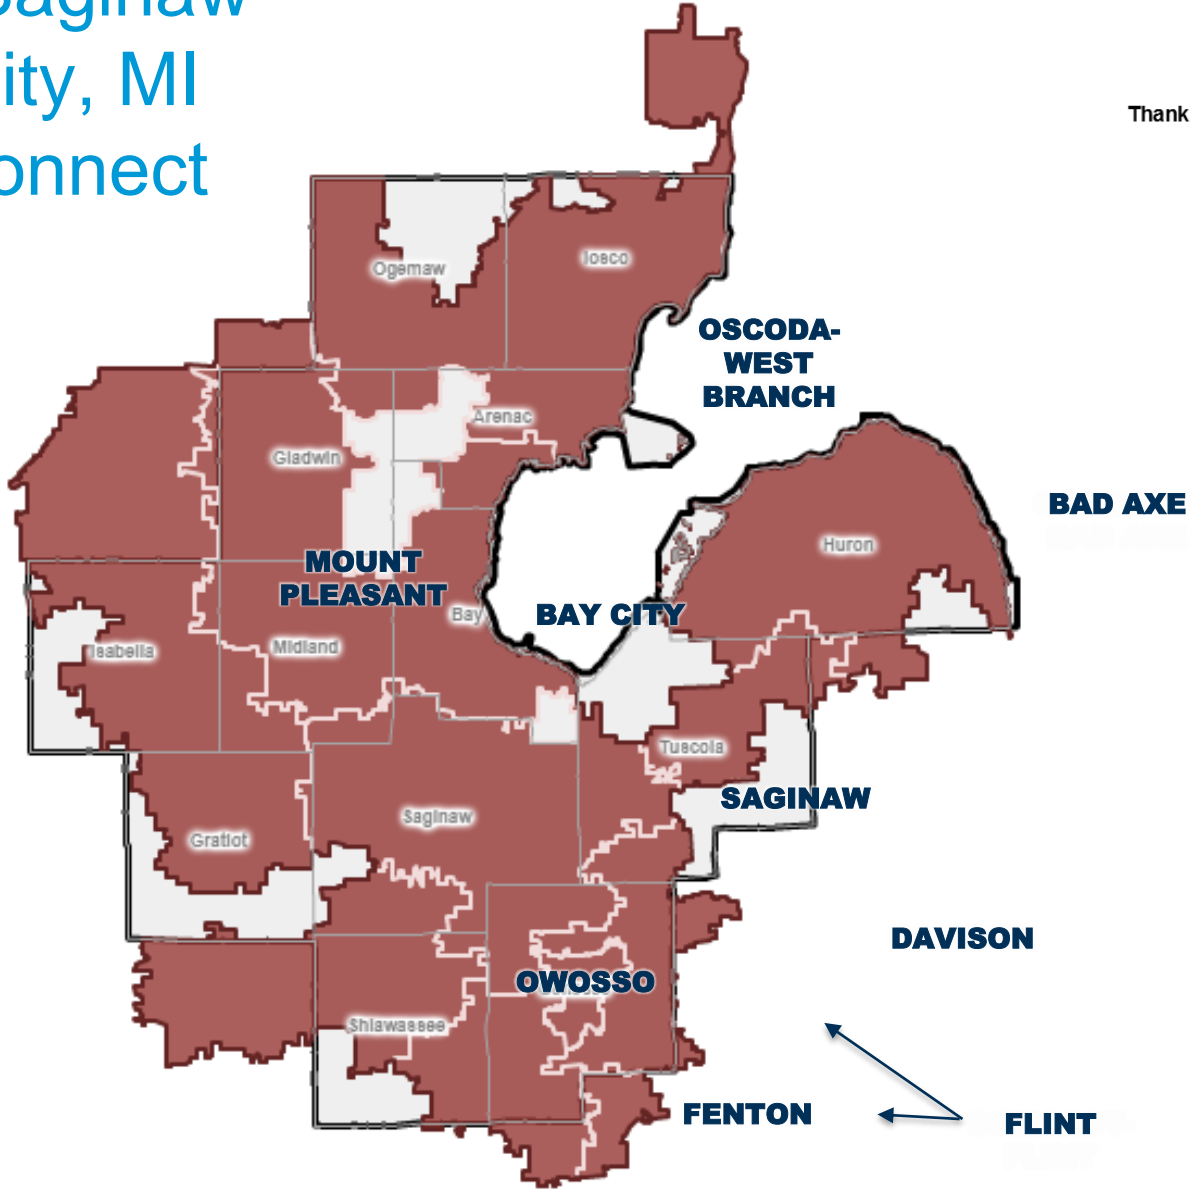

# Flint-Saginaw- Bay City, MI Interconnect

Thank You for Choosing National Media Spots, Inc.  
We Appreciate Your Business!  
888-579-8088  
[www.nationalmediaspots.com](http://www.nationalmediaspots.com)  
[media@nationalmediaspots.com](mailto:media@nationalmediaspots.com)

# Bay City Zone

- 48611 Auburn, MI
- 48706 Bay City, MI
- 48708 Bay City, MI
- 48612 Beaverton, MI
- 48618 Coleman, MI
- 48732 Essexville, MI
- 48623 Freeland, MI
- 48624 Gladwin, MI
- 48628 Hope, MI
- 48631 Kawkawlin, MI
- 48634 Linwood, MI
- 48640 Midland, MI
- 48642 Midland, MI
- 48650 Pinconning, MI
- 48604 Saginaw, MI
- 48657 Sanford, MI
- 48658 Standish, MI

**TRAVERSE  
CITY-  
CADILLAC  
DMA**

**FLINT-  
SAGINAW-  
BAY CITY  
DMA**