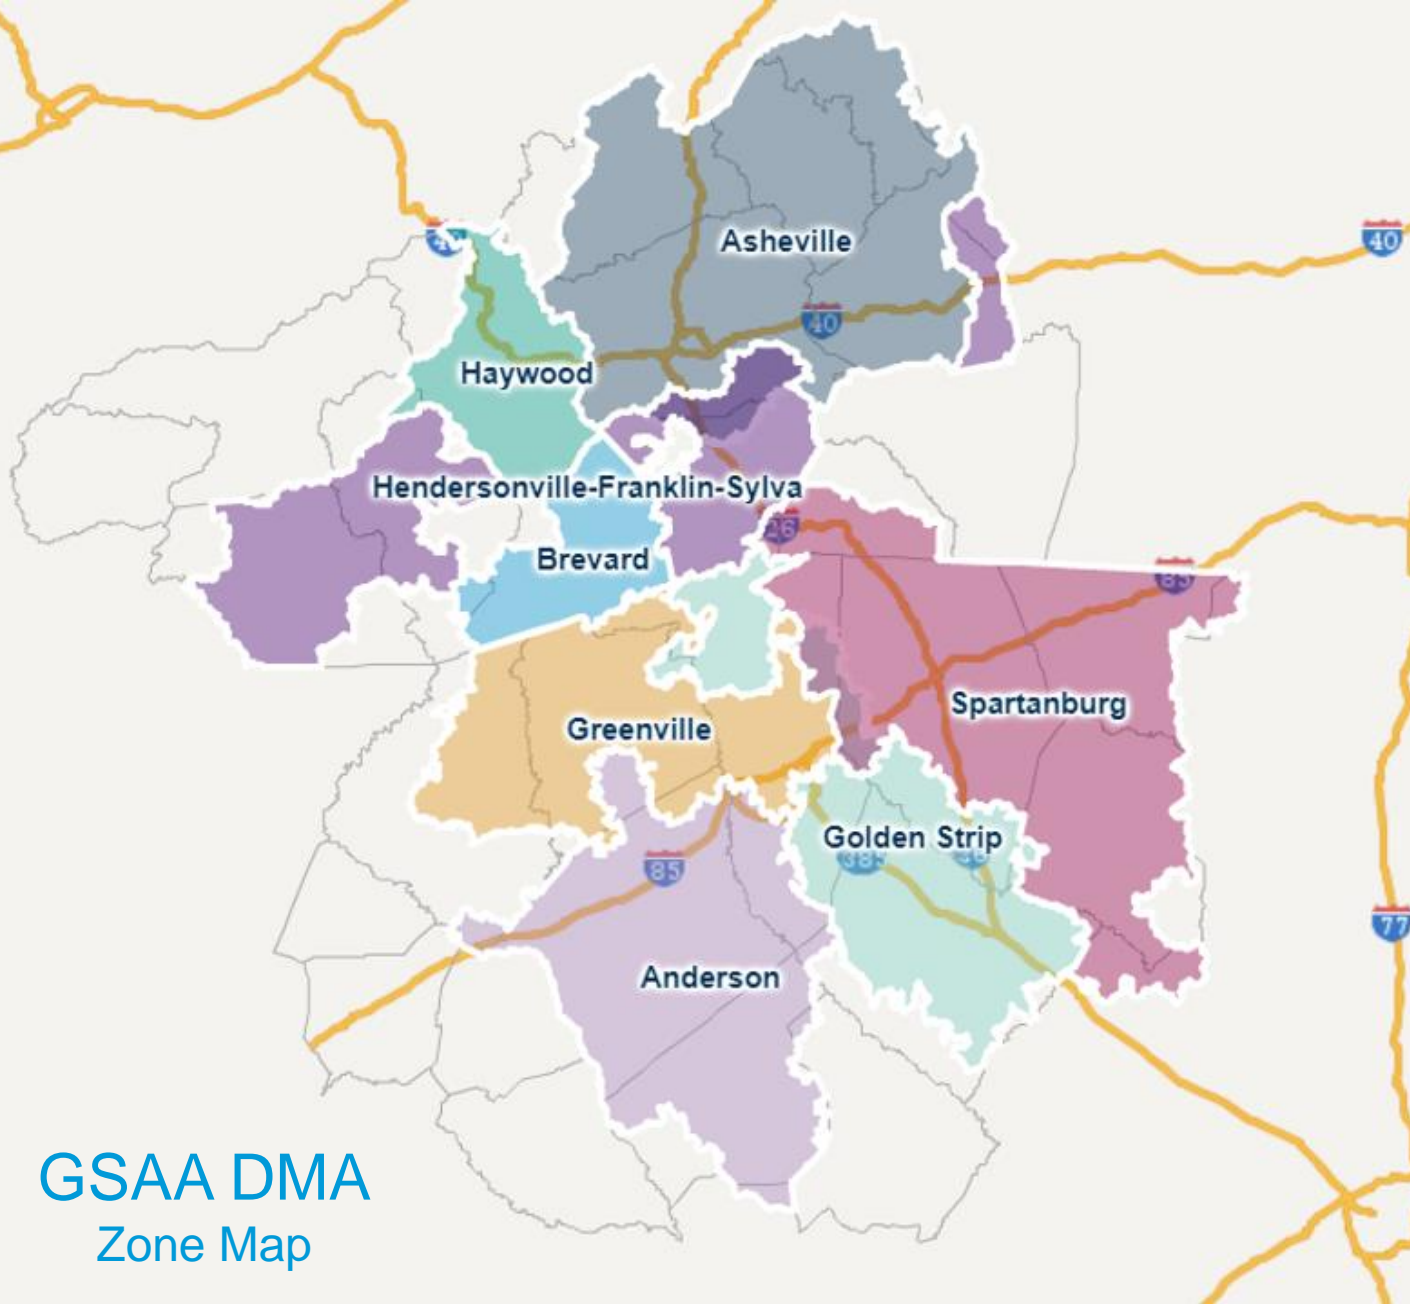

GSAA DMA
Zone Map