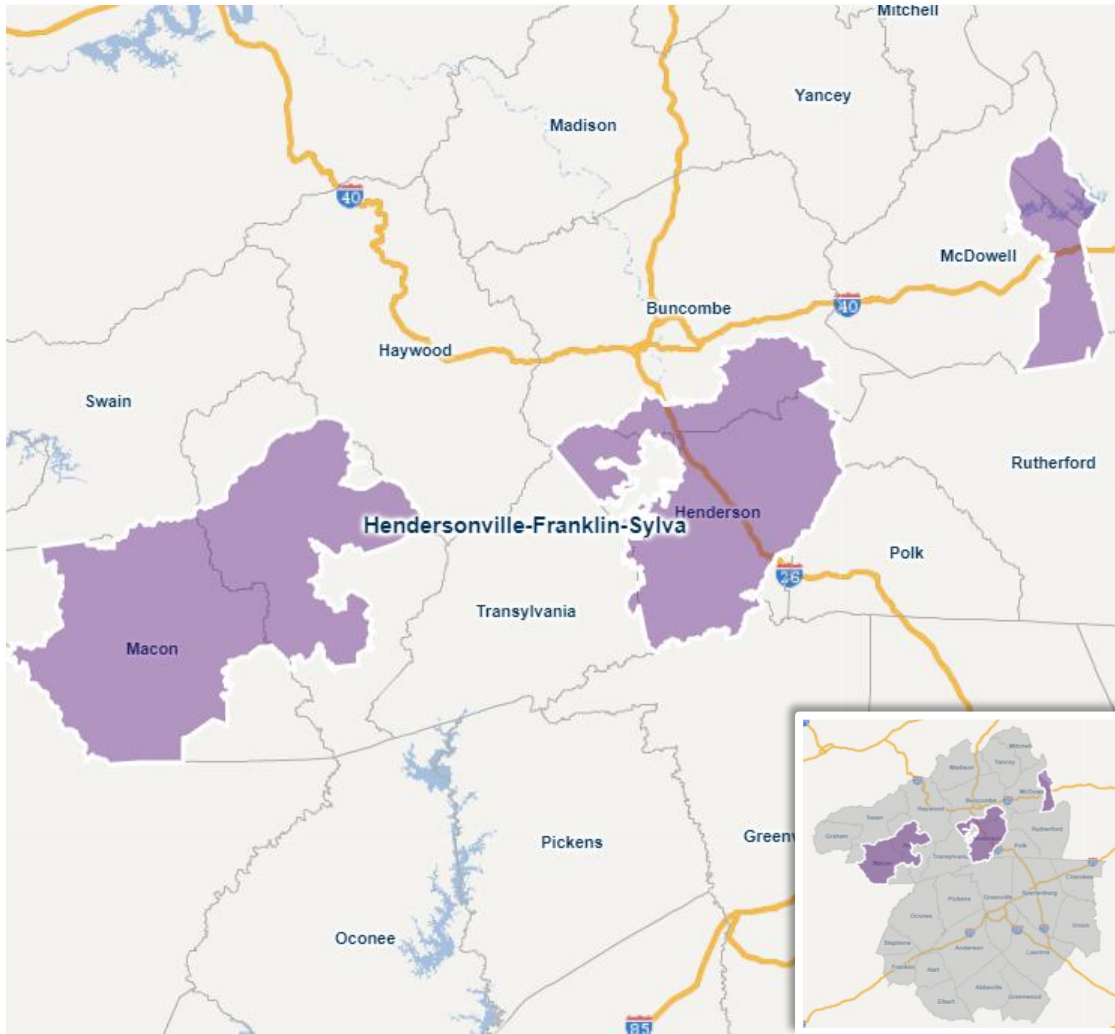

Henderson-Franklin-Sylva Zone

Demographics

Current UE	19,830
Median Age	45
% Female	52%
Median HH Income	$51,690
Bachelor's Degree +	29%
Owner-occupied	59%
Caucasian	92%
African American	3%

Zone Cities and Zips

29006 – Batesburg	29123 – Pelion
29016 – Blythewood	29169 – W. Columbia
29033 – Cayce	29170 – W. Columbia
29036 – Chapin	29172 – W. Columbia
29044 – Eastover	29201 – Columbia
29045 – Elgin	29203 – Columbia
29052 – Gadsden	29204 – Columbia
29053 – Gaston	29205 – Columbia
29054 – Gilbert	29206 – Columbia
29061 – Hopkins	29207 – Columbia
29063 – Irmo	29208 – Columbia
29070 – Leesville	29209 – Columbia
29072 – Lexington	29210 – Columbia
29073 – Lexington	29212 – Columbia
29075 – Little Mountain	29223 – Columbia
29078 – Lugoff	29229 – Columbia

Networks

AEN, AMC, APL, BET, BRV, CMD, CMT, CNBC, CNN, CNNE, DISC, DIY, DXD, ENT, ESNU, ESP2, ESPD, ESPN, FOOD, FRFM, FOXD, FS1, FSSE, FSSO, FX, FXNC, FXX, FYI, GALA, GOLF, HALL, HGTV, HIST, HLN, ID, LIFE, LMN, MSNBC, MTV, MTV2, NBCS, NFLN, NGC, NICK, OUTD, OWN, OXY, PMT, SECN, SYFY, TBS, TLC, TNT, TOON, TRAV, TRU, TVL, TWC, USA, VH1, WE