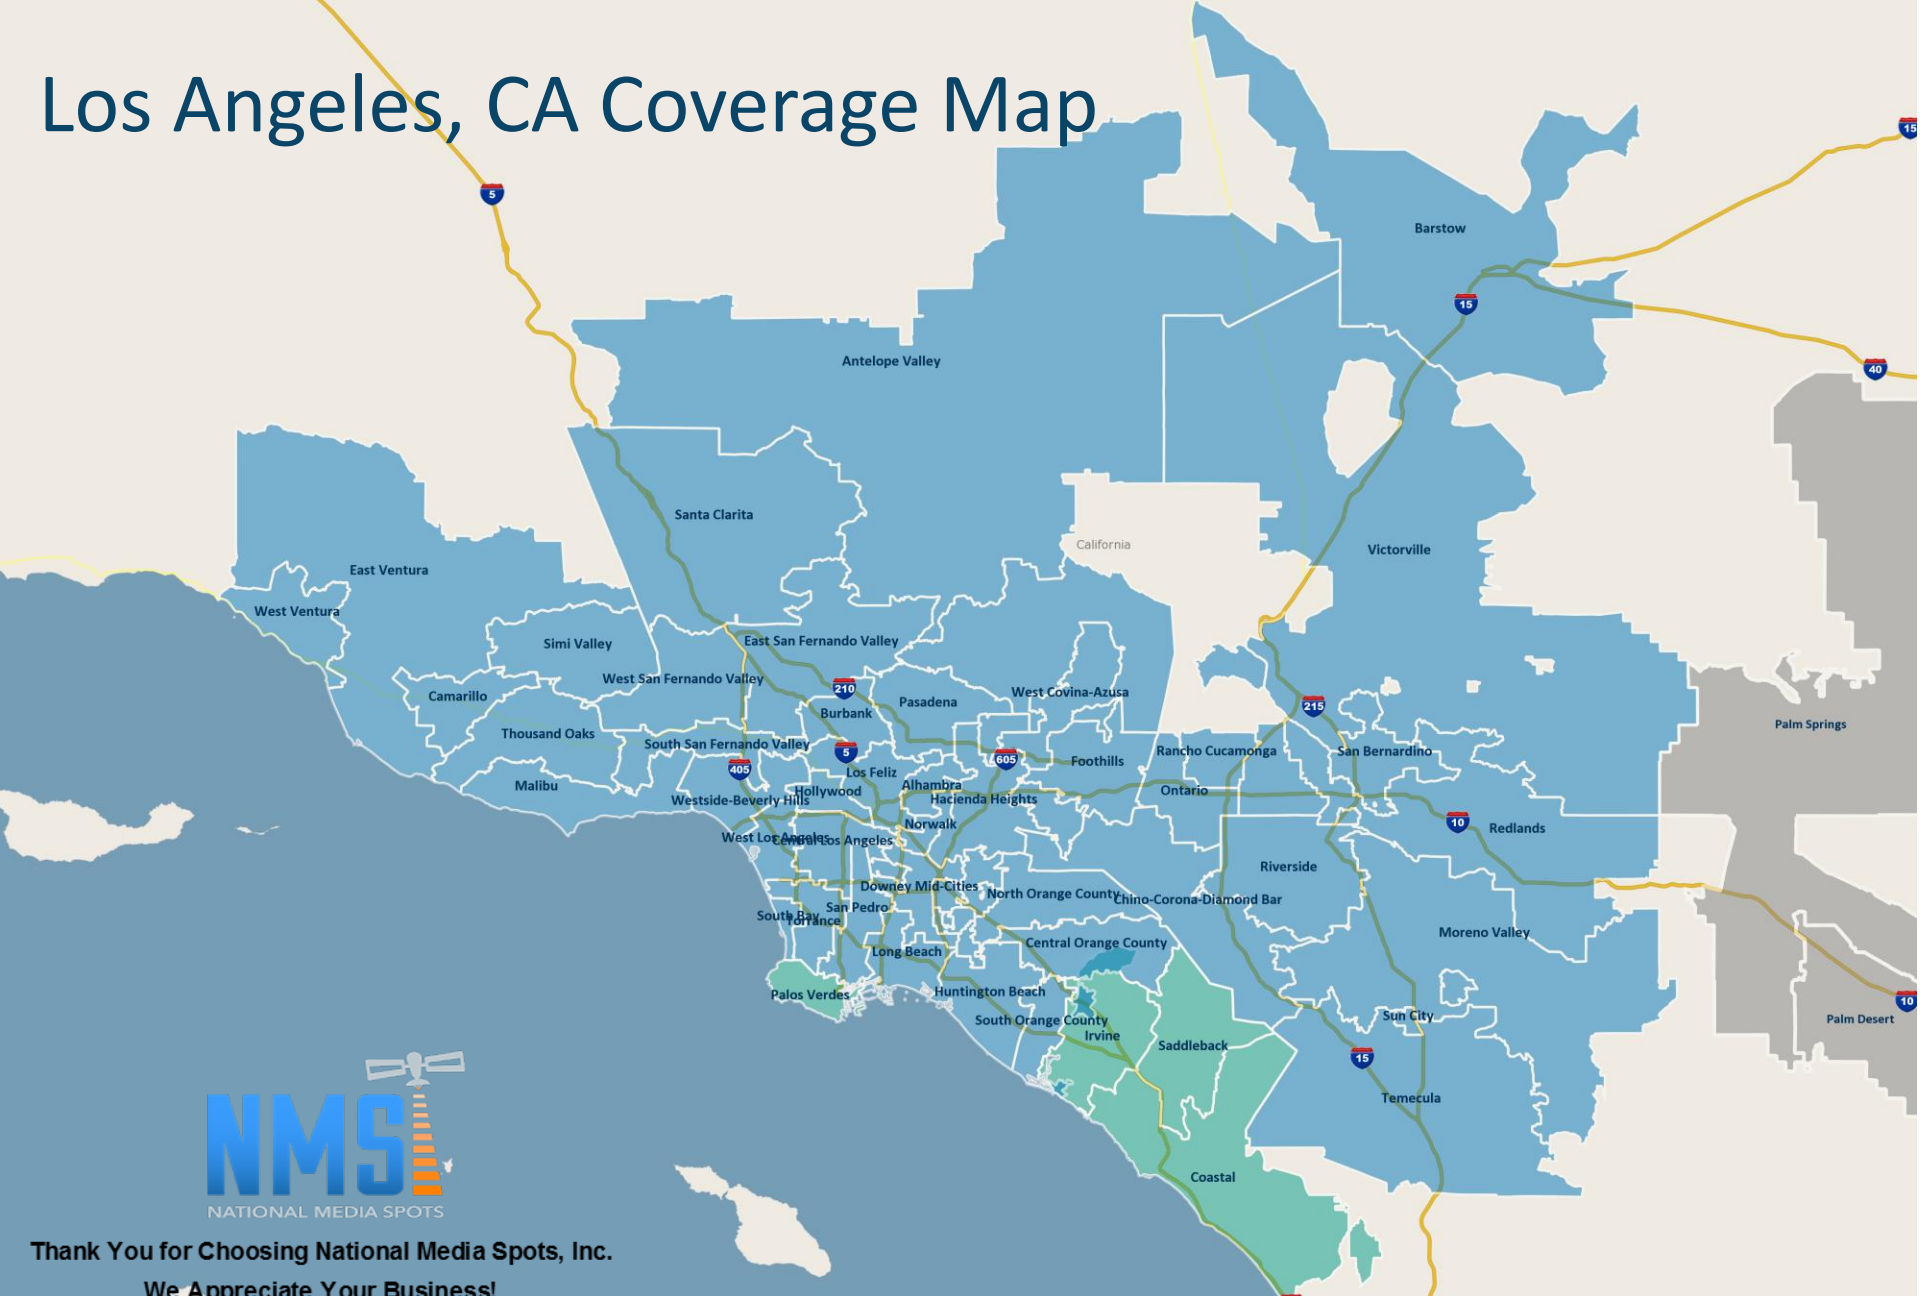

Los Angeles, CA Coverage Map

Thank You for Choosing National Media Spots, Inc.

We Appreciate Your Business!

888-579-8088

www.nationalmediaspots.com

media@nationalmediaspots.com