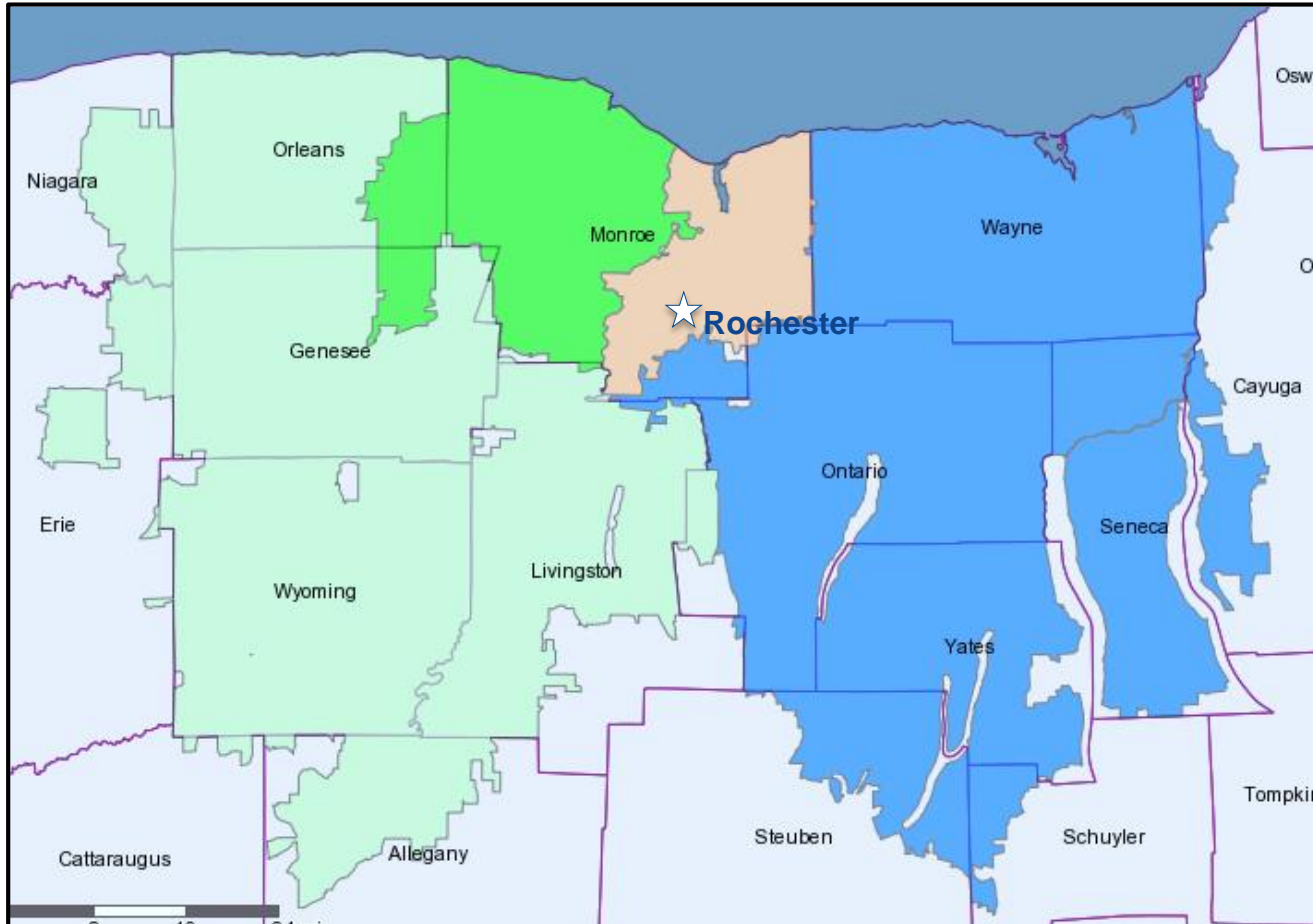

Rochester, NY Market

County & Zone Information

-  Rochester West
-  Rochester East
-  Finger Lakes
-  Genesee Valley

General Demo Info:

Female: 51%

Male: 49%

Median Age: 40

Avg. HH Income: \$69,304
Per Capita Income: \$27,982

Counties Served:

- Niagara
- Erie
- Orleans
- Genesee
- Wyoming
- Allegany
- Livingston
- Monroe
- Ontario
- Seneca
- Yates
- Steuben
- Cayuga
- Schuyler
- Wayne

Thank You for Choosing National Media Spots, Inc.