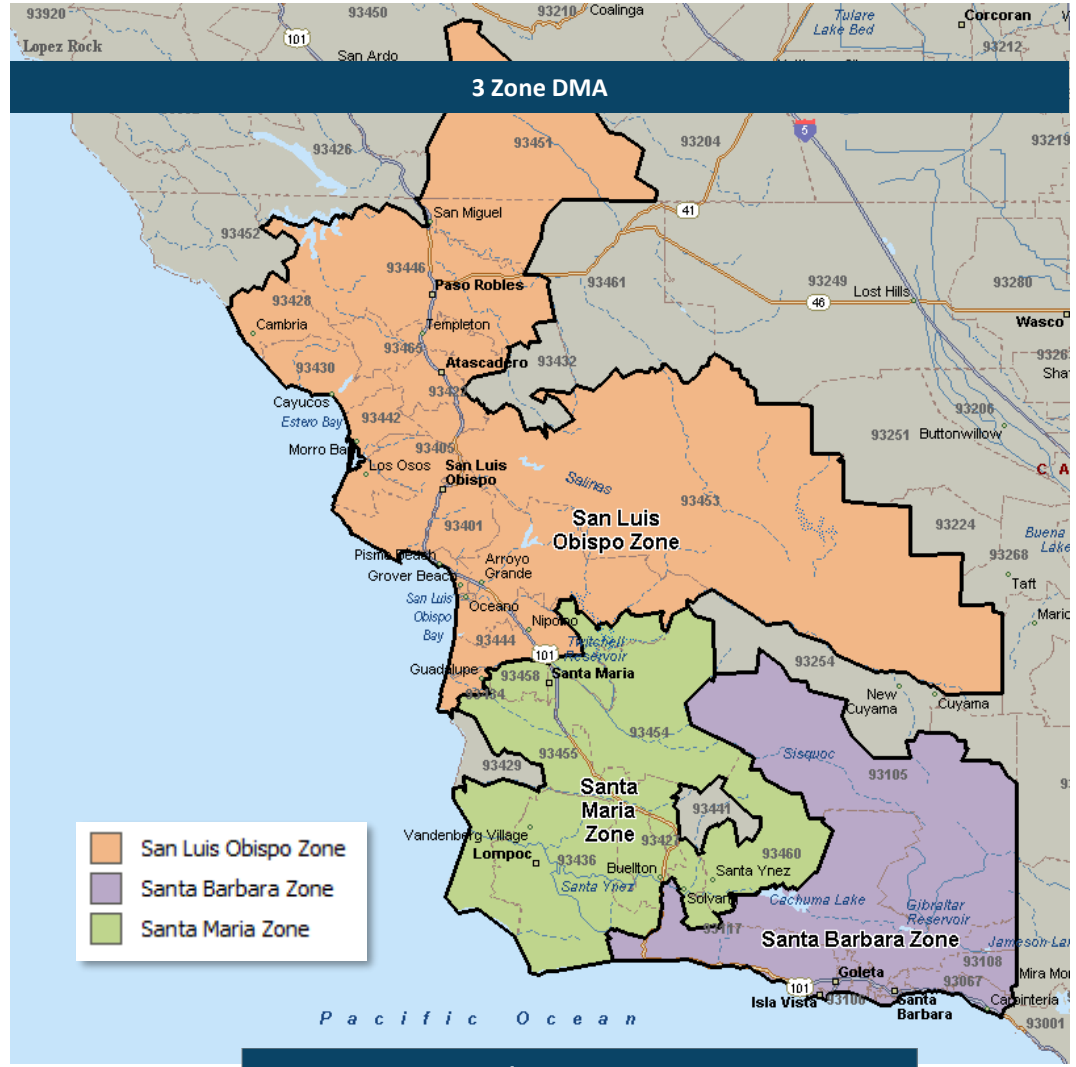

Santa Barbara DMA

Santa Barbara Zone

43,388 households
 93101, 93103, 93105, 93106, 93108,
 93109, 93110, 93111, 93117, 93013,
 93067

Santa Luis Obispo Zone

35,507 households
 93420, 93421, 93422, 93423, 93424,
 93403, 93428, 93430, 93433, 93434,
 93402, 93442, 93443, 93444, 93445,
 93446, 93447, 93449, 93401, 93405,
 93406, 93407, 93410, 93412, 93451,
 93453, 93448, 93465

Santa Maria Zone

20,163 households
 93427, 93436, 93437, 93438, 93454,
 93455, 93456, 93457, 93458, 93460,
 93463, 93464

Interconnect

99,985 households

Thank You for Choosing National Media Spots, Inc.

We Appreciate Your Business!