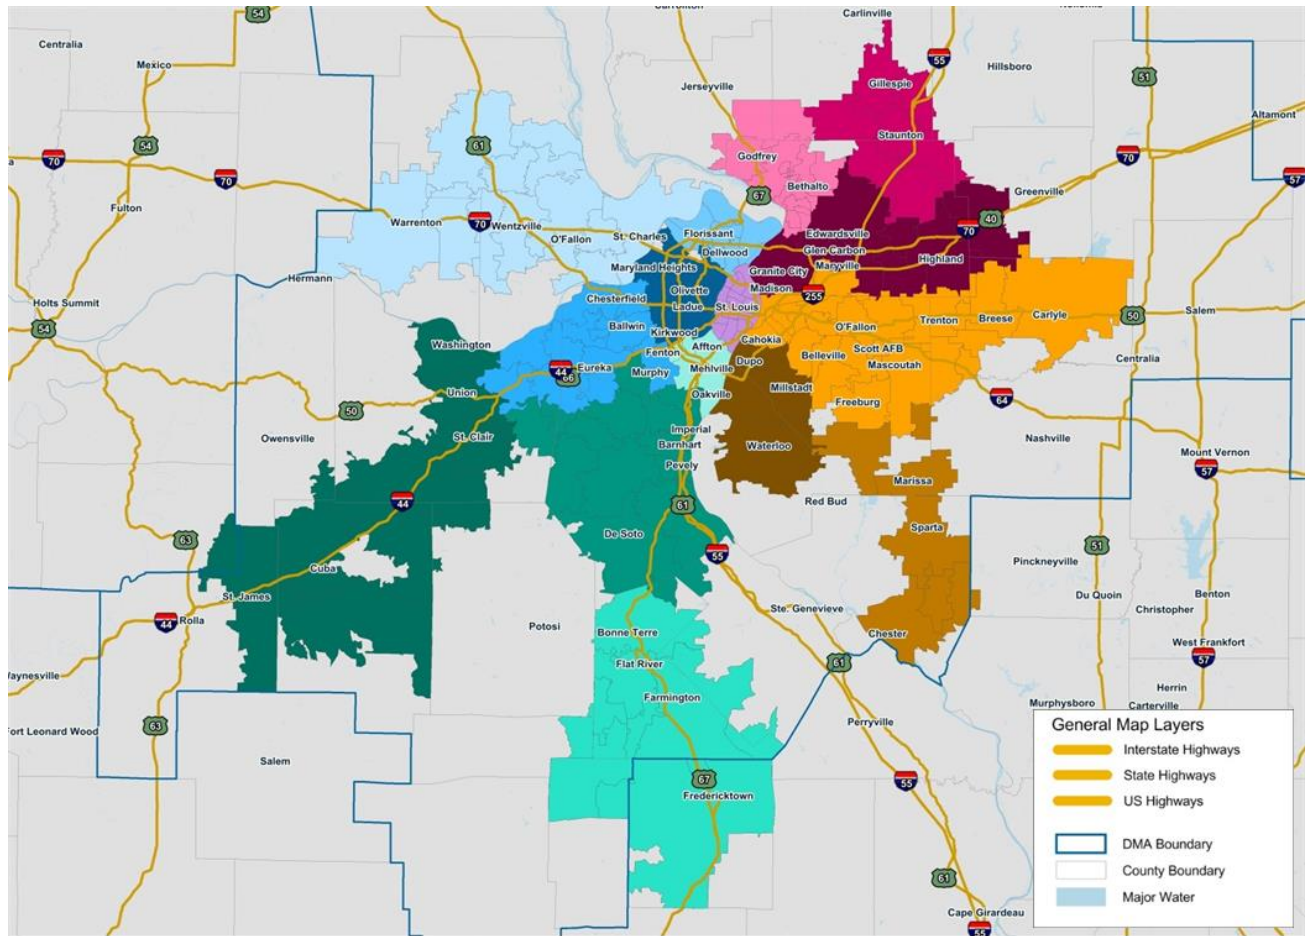

St. Louis, MO Interconnect

- | | | | |
|---|----------------------------------|---|-------------------------------------|
|  | St. Charles, MO (1609) |  | Staunton, IL (0276) |
|  | Mid County, MO (5257) |  | River Bend-Alton, IL (1690) |
|  | North County, (3370) |  | Maryville-Madison County, IL (0318) |
|  | West County, MO (3369) |  | St. Clair County, IL (2088) |
|  | St. Louis City, MO (5757) |  | Columbia-Waterloo, IL (5734) |
|  | South County, MO (9168) |  | Sparta, IL (4848) |
|  | Jefferson County, MO (7665) | | |
|  | Park Hills-Farmington, MO (6113) | | |
|  | Washington-Sullivan, MO (2758) | | |