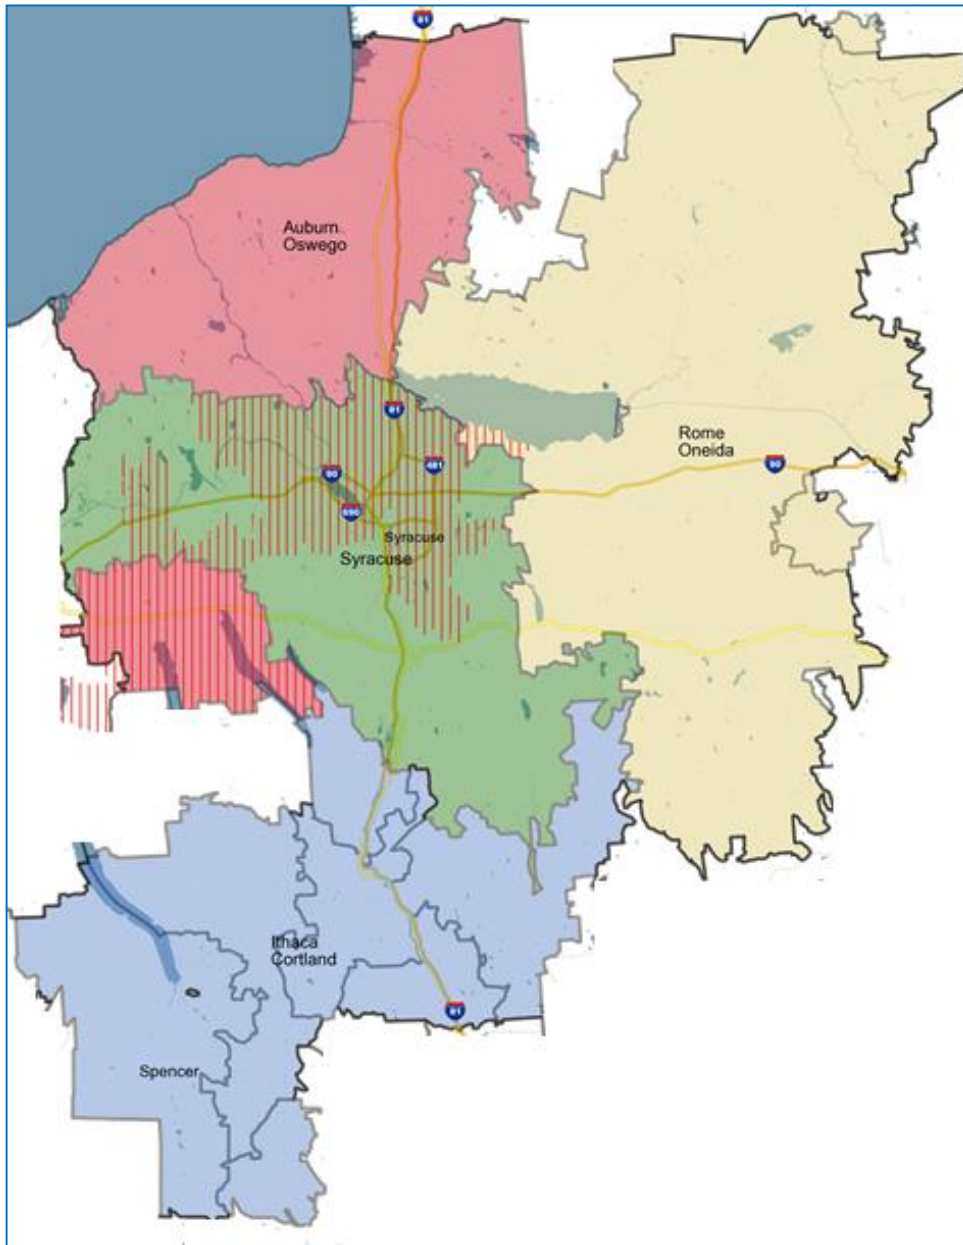

# Syracuse, NY Interconnect

## General Demo Information

Total Population: 1,038,158  
 Female: 51%  
 Male: 49%

### Population by Race:

White: 88.9%  
 African-American: 4.8%  
 Other Races: 6.3%

Avg. HH Income: \$67,070

Per Cap Income: \$26,866

Median Age: 38

### Age Range:

0-14: 16.7%  
 15-24: 18.1%  
 25-34: 11.6%  
 35-44: 11.5%  
 45-54: 14.9%  
 55-64: 12.9%  
 65+: 13.9%