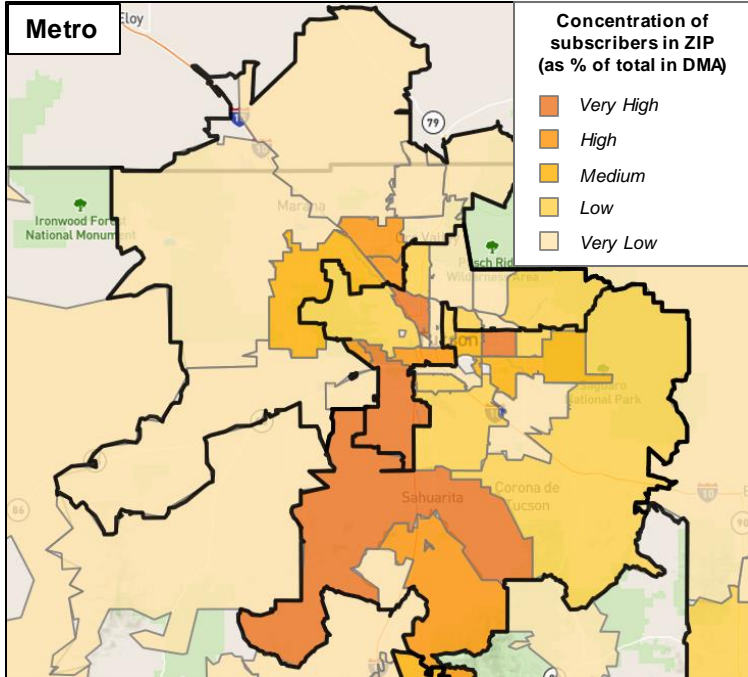

TUCSON DIRECTV ZONE

Households
71,130

DIRECTV coverage is DMA-wide, but strongest in the darker-shaded areas of the maps. Unshaded areas have no usable data to work with.

Zone Profile

	This Zone	All TUC DMA
AGE		
18-24	15%	14%
25-34	21%	17%
35-44	8%	14%
45-54	22%	15%
55-64	15%	16%
65+	19%	25%
AVERAGE	46	48
GENDER		
Male	50%	49%
Female	50%	51%
ETHNICITY		
White	59%	57%
Hispanic	36%	34%
Black	2%	4%
Asian	1%	1%
EDUCATION		
Less than 12th Grade	3%	8%
H.S. Grad	22%	30%
Some College	46%	37%
College Grad+	30%	26%
EMPLOYMENT STATUS		
Full-Time	50%	39%
Part-Time	10%	16%
HH INCOME		
< \$25K	6%	17%
\$25K-\$35K	8%	16%
\$35K-\$50K	28%	22%
\$50K-\$75K	17%	18%
\$75K-\$100K	20%	14%
\$100K+	20%	13%
AVERAGE	\$75,459	\$60,506
OWN/RENT RESIDENCE		
Own	75%	61%
Rent	23%	35%
MARITAL/FAMILY STATUS		
Single (Never Married)	28%	33%
Married	57%	47%
1+ Children in HH	33%	33%

TUCSON DISH ZONE

Households
34,455

DIRECTV coverage is DMA-wide, but strongest in the darker-shaded areas of the maps. Unshaded areas have no usable data to work with.

Zone Profile

	This Zone	All TUC DMA
AGE		
18-24	4%	14%
25-34	7%	17%
35-44	9%	14%
45-54	24%	15%
55-64	24%	16%
65+	33%	25%
AVERAGE	56	48
GENDER		
Male	42%	49%
Female	58%	51%
ETHNICITY		
White	67%	57%
Hispanic	30%	34%
Black	1%	4%
Asian	0%	1%
EDUCATION		
Less than 12th Grade	7%	8%
H.S. Grad	27%	30%
Some College	40%	37%
College Grad+	27%	26%
EMPLOYMENT STATUS		
Full-Time	44%	39%
Part-Time	17%	16%
HH INCOME		
< \$25K	6%	17%
\$25K-\$35K	16%	16%
\$35K-\$50K	27%	22%
\$50K-\$75K	18%	18%
\$75K-\$100K	18%	14%
\$100K+	15%	13%
AVERAGE	\$66,958	\$60,506
OWN/RENT RESIDENCE		
Own	89%	61%
Rent	10%	35%
MARITAL/FAMILY STATUS		
Single (Never Married)	16%	33%
Married	68%	47%
1+ Children in HH	30%	33%