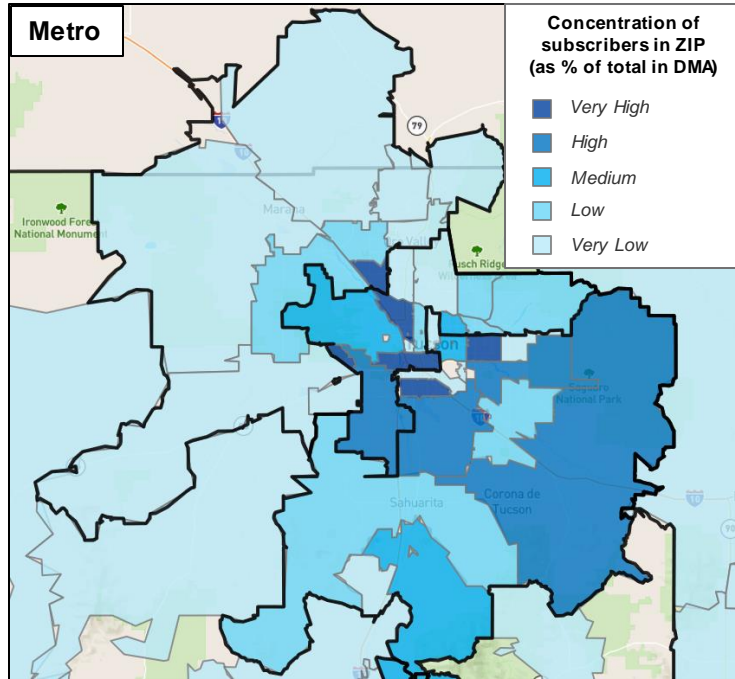

DOUGLAS ZONE

Households
1,540 (Syscode 3795)

Zip Codes, Cities & Communities
85607 Douglas

Zone Profile

	This Zone	All TUC DMA
AGE		
<25	32%	34%
25-34	18%	12%
35-44	14%	11%
45-54	12%	12%
55-64	11%	13%
65+	13%	18%
GENDER		
Male	60%	49%
Female	40%	51%
ETHNICITY		
White	24%	8%
Hispanic	69%	15%
Black	1%	23%
Asian	4%	20%
EDUCATION		
Less than 12th Grade	19%	9%
H.S. Grad/G.E.D.	19%	16%
Some College/Associates	23%	23%
Bachelor's/Master's/Doctorate/Prof. School	8%	19%
EMPLOYMENT STATUS		
Employed	24%	42%
Unemployed/Armed Forces/Not in Labor Force	58%	39%
HH INCOME		
< \$25K	40%	26%
\$25K-\$35K	14%	11%
\$35K-\$50K	16%	14%
\$50K-\$75K	14%	18%
\$75K-\$100K	8%	12%
\$100K+	2%	19%
OWN/RENT RESIDENCE		
Own	70%	63%
Rent	30%	37%
MARITAL STATUS		
Single (Never Married)	36%	27%
Married	32%	39%
Separated/Absent/Widowed/Divorced	22%	19%

TUCSON DIRECTV ZONE

Households
71,130

DIRECTV coverage is DMA-wide, but strongest in the darker-shaded areas of the maps. Unshaded areas have no usable data to work with.

Zone Profile

	This Zone	All TUC DMA
AGE		
18-24	15%	14%
25-34	21%	17%
35-44	8%	14%
45-54	22%	15%
55-64	15%	16%
65+	19%	25%
AVERAGE	46	48
GENDER		
Male	50%	49%
Female	50%	51%
ETHNICITY		
White	59%	57%
Hispanic	36%	34%
Black	2%	4%
Asian	1%	1%
EDUCATION		
Less than 12th Grade	3%	8%
H.S. Grad	22%	30%
Some College	46%	37%
College Grad+	30%	26%
EMPLOYMENT STATUS		
Full-Time	50%	39%
Part-Time	10%	16%
HH INCOME		
< \$25K	6%	17%
\$25K-\$35K	8%	16%
\$35K-\$50K	28%	22%
\$50K-\$75K	17%	18%
\$75K-\$100K	20%	14%
\$100K+	20%	13%
AVERAGE	\$75,459	\$60,506
OWN/RENT RESIDENCE		
Own	75%	61%
Rent	23%	35%
MARITAL/FAMILY STATUS		
Single (Never Married)	28%	33%
Married	57%	47%
1+ Children in HH	33%	33%